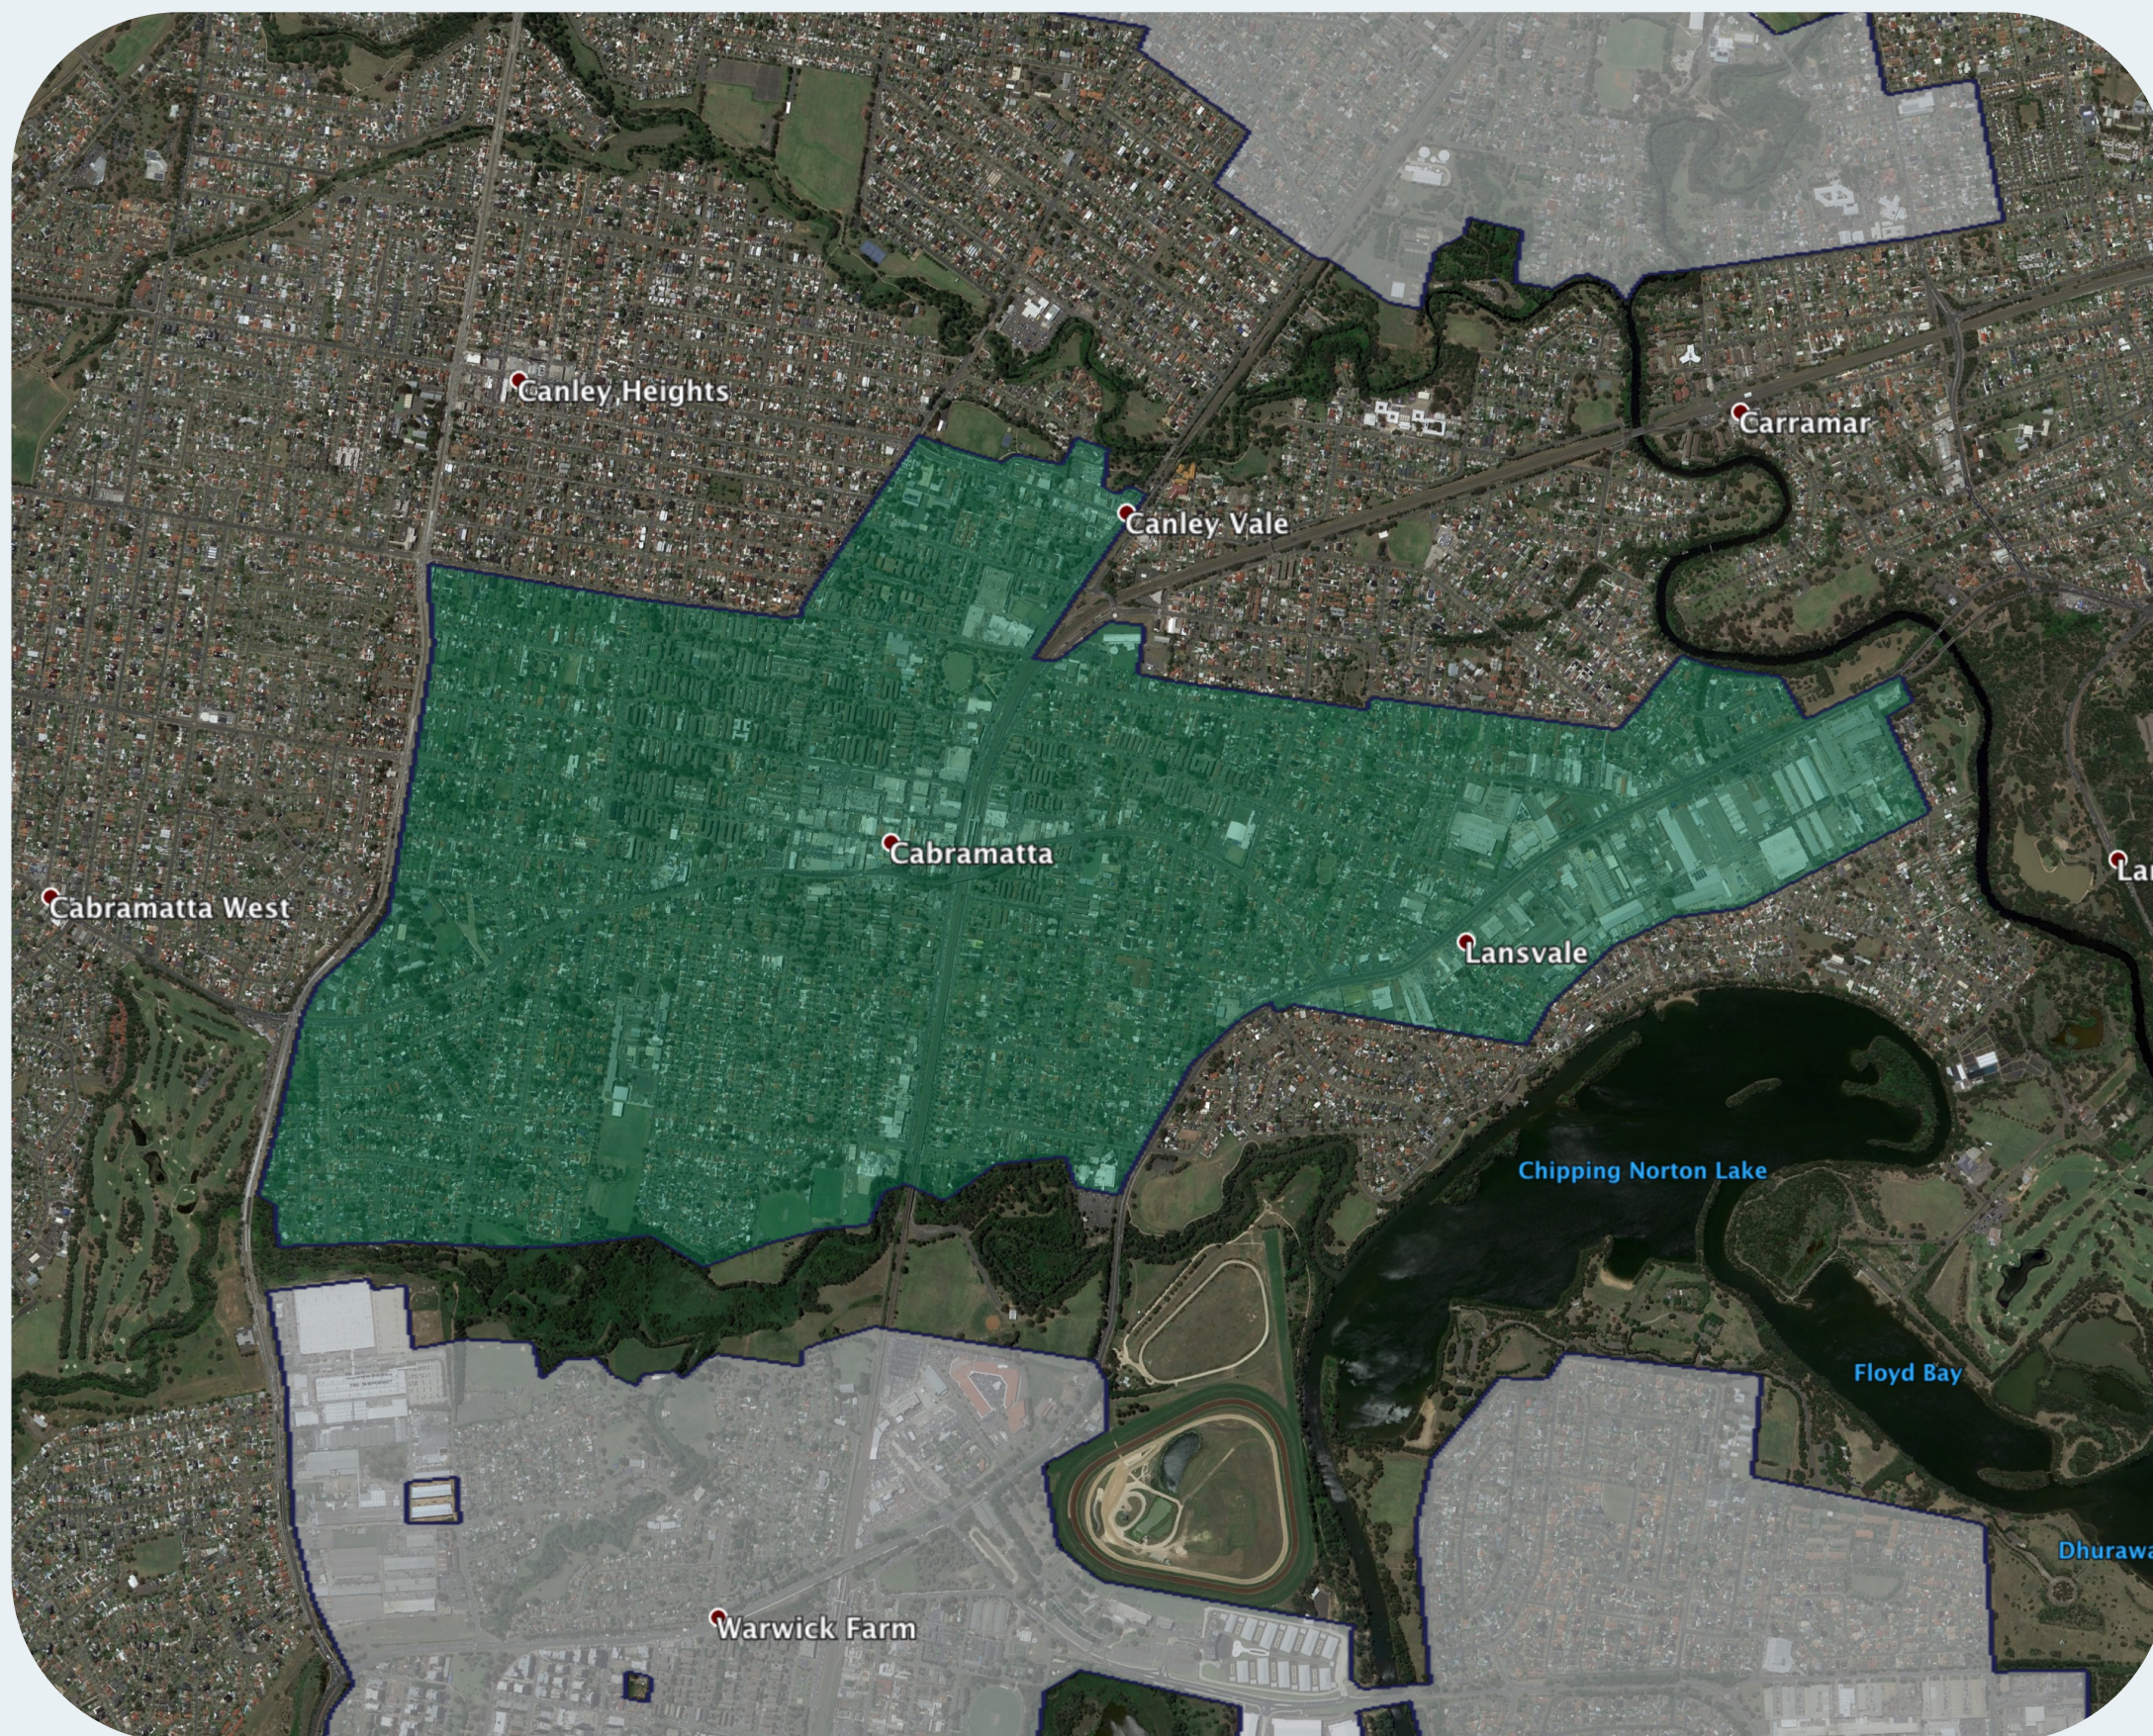

nbn™ Business Fibre Zone indicative map - Cabramatta and surrounds

The nbn™ Business Fibre Initiative is available to businesses right across the country.

The areas highlighted on this map, are part of an nbn™ Business Fibre Zone that is eligible for business nbn™ Enterprise Ethernet.

To find out more about the Fibre Initiative contact your service provider, or visit: nbn.com.au/businessfibre

Key

-  nbn™ Business Fibre Zone
-  Adjacent/nearby nbn™ Business Fibre Zone (where relevant)