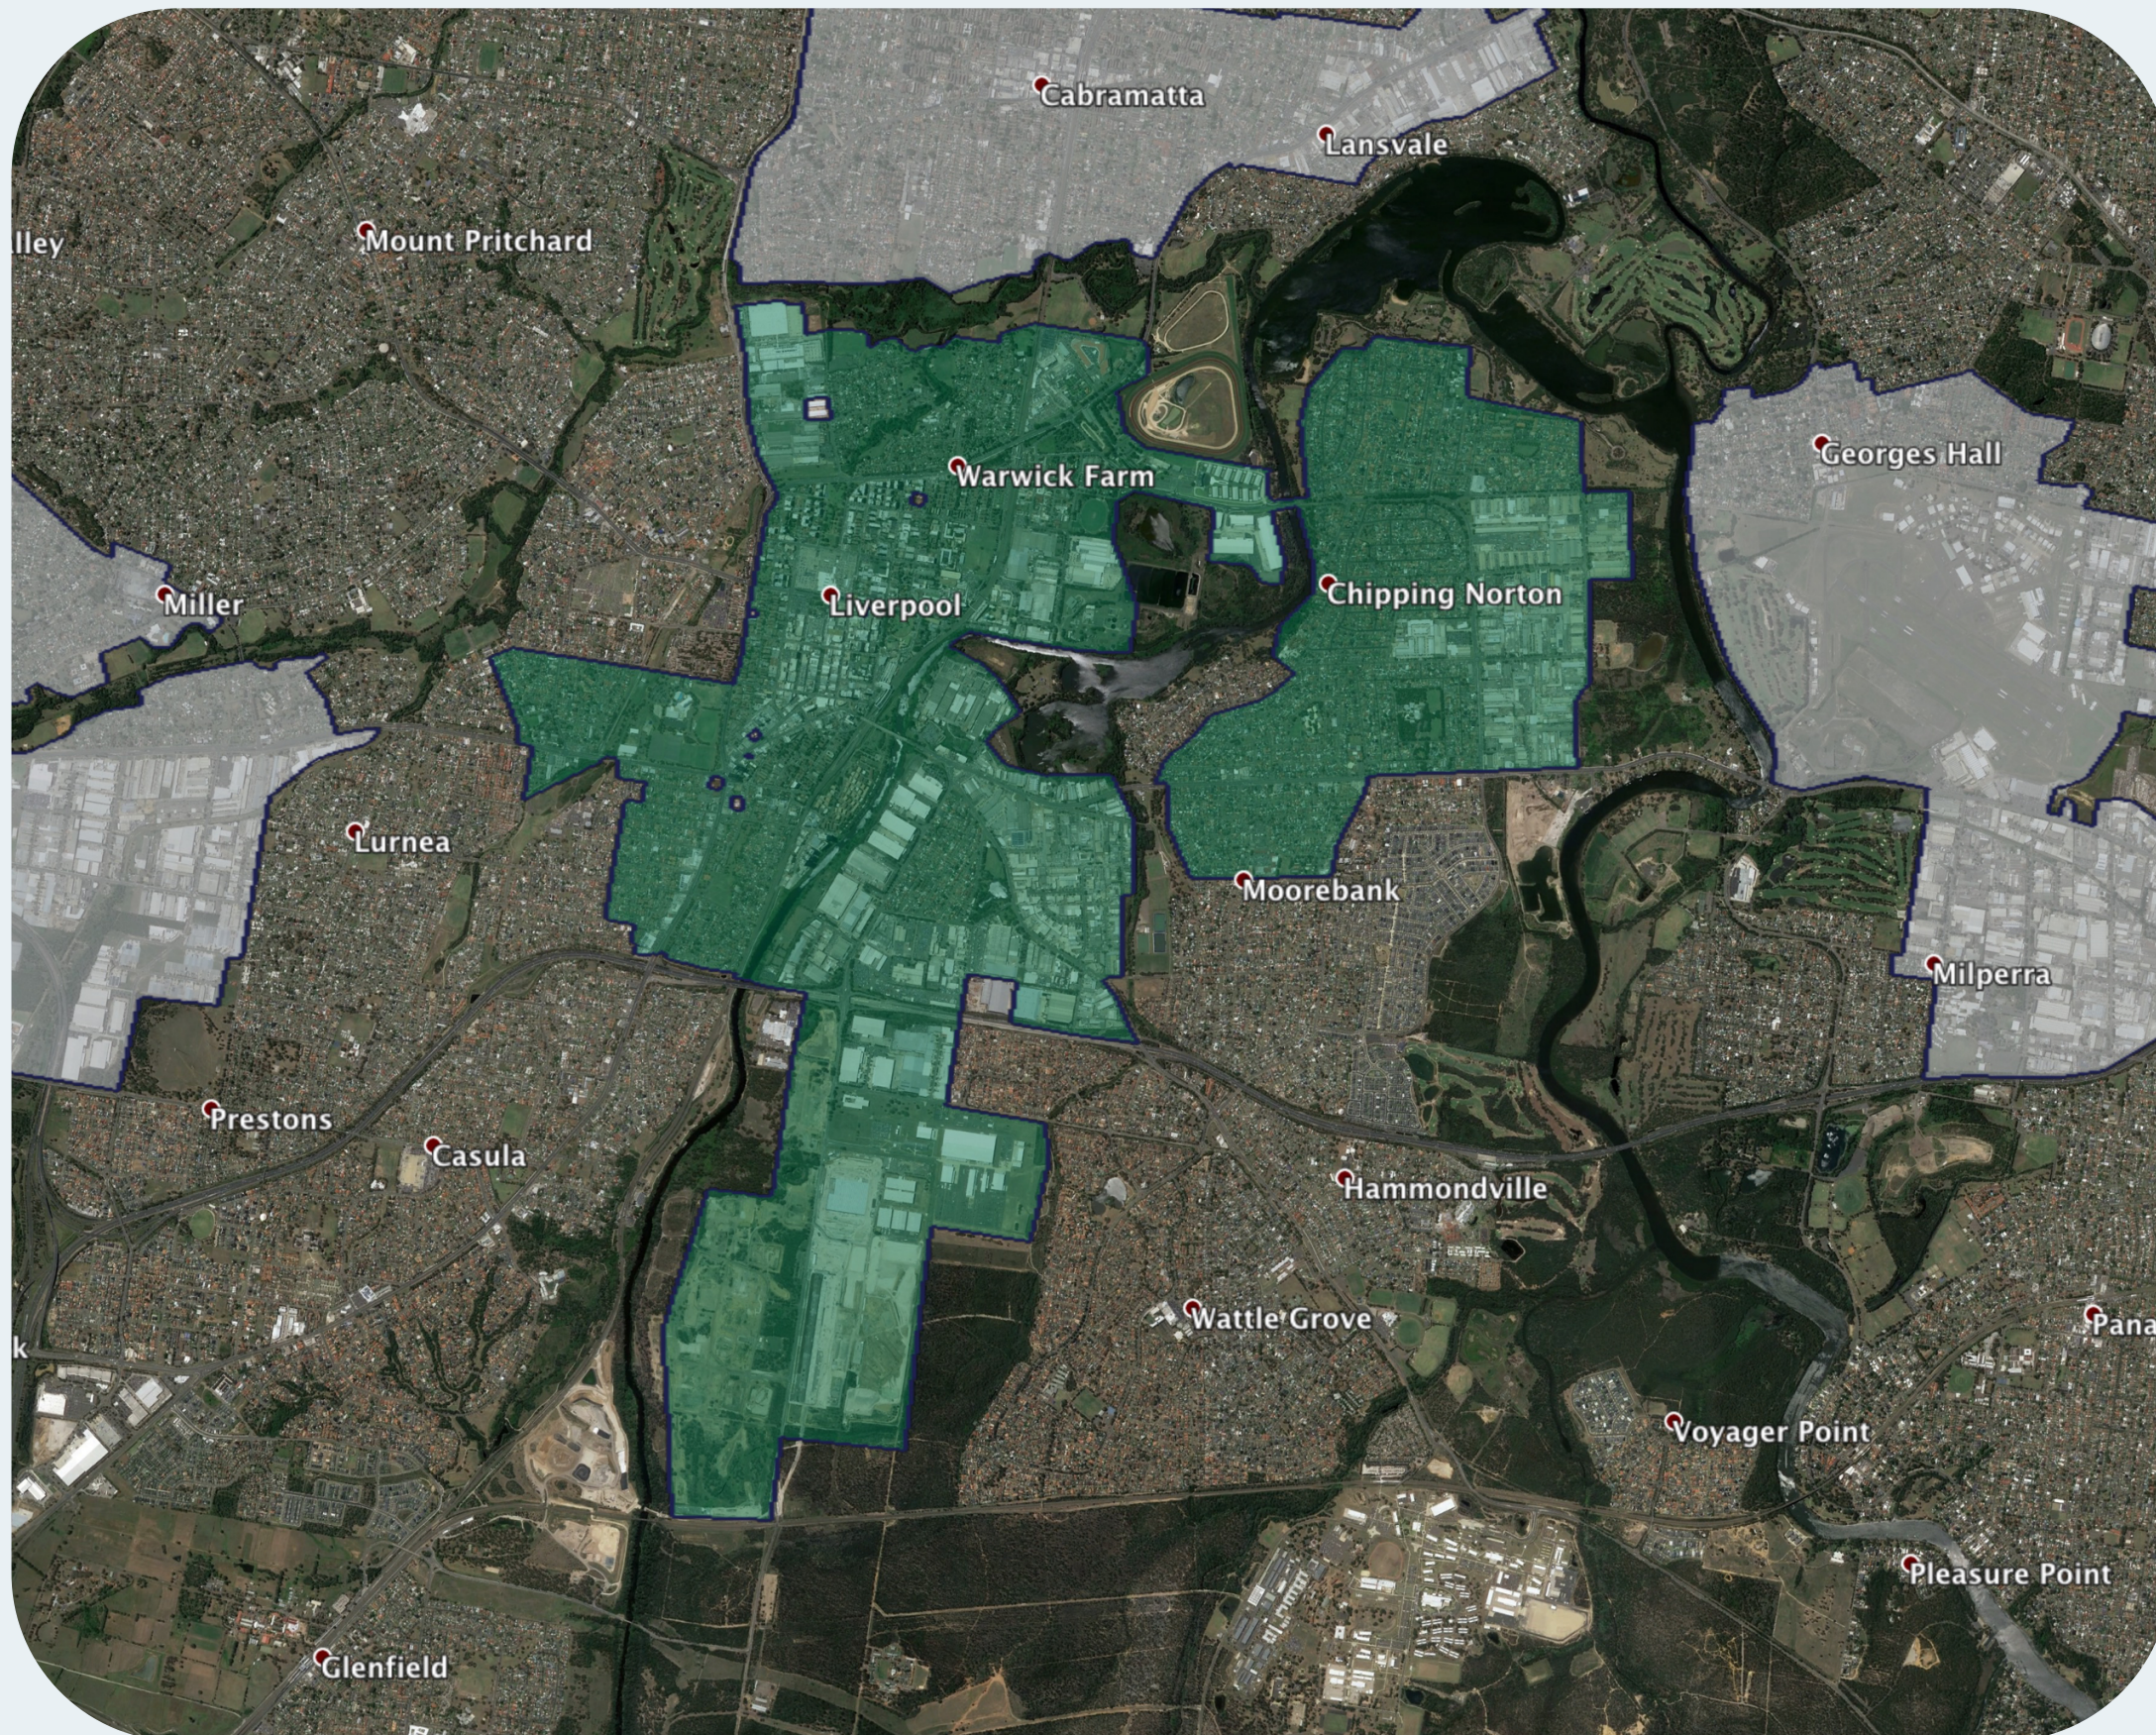

nbn™ Business Fibre Zone indicative map - Liverpool and surrounds

The nbn™ Business Fibre Initiative is available to businesses right across the country.

The areas highlighted on this map, are part of an nbn™ Business Fibre Zone that is eligible for business nbn™ Enterprise Ethernet.

To find out more about the Fibre Initiative contact your service provider, or visit: nbn.com.au/businessfibre

Key

-  nbn™ Business Fibre Zone
-  Adjacent/nearby nbn™ Business Fibre Zone (where relevant)