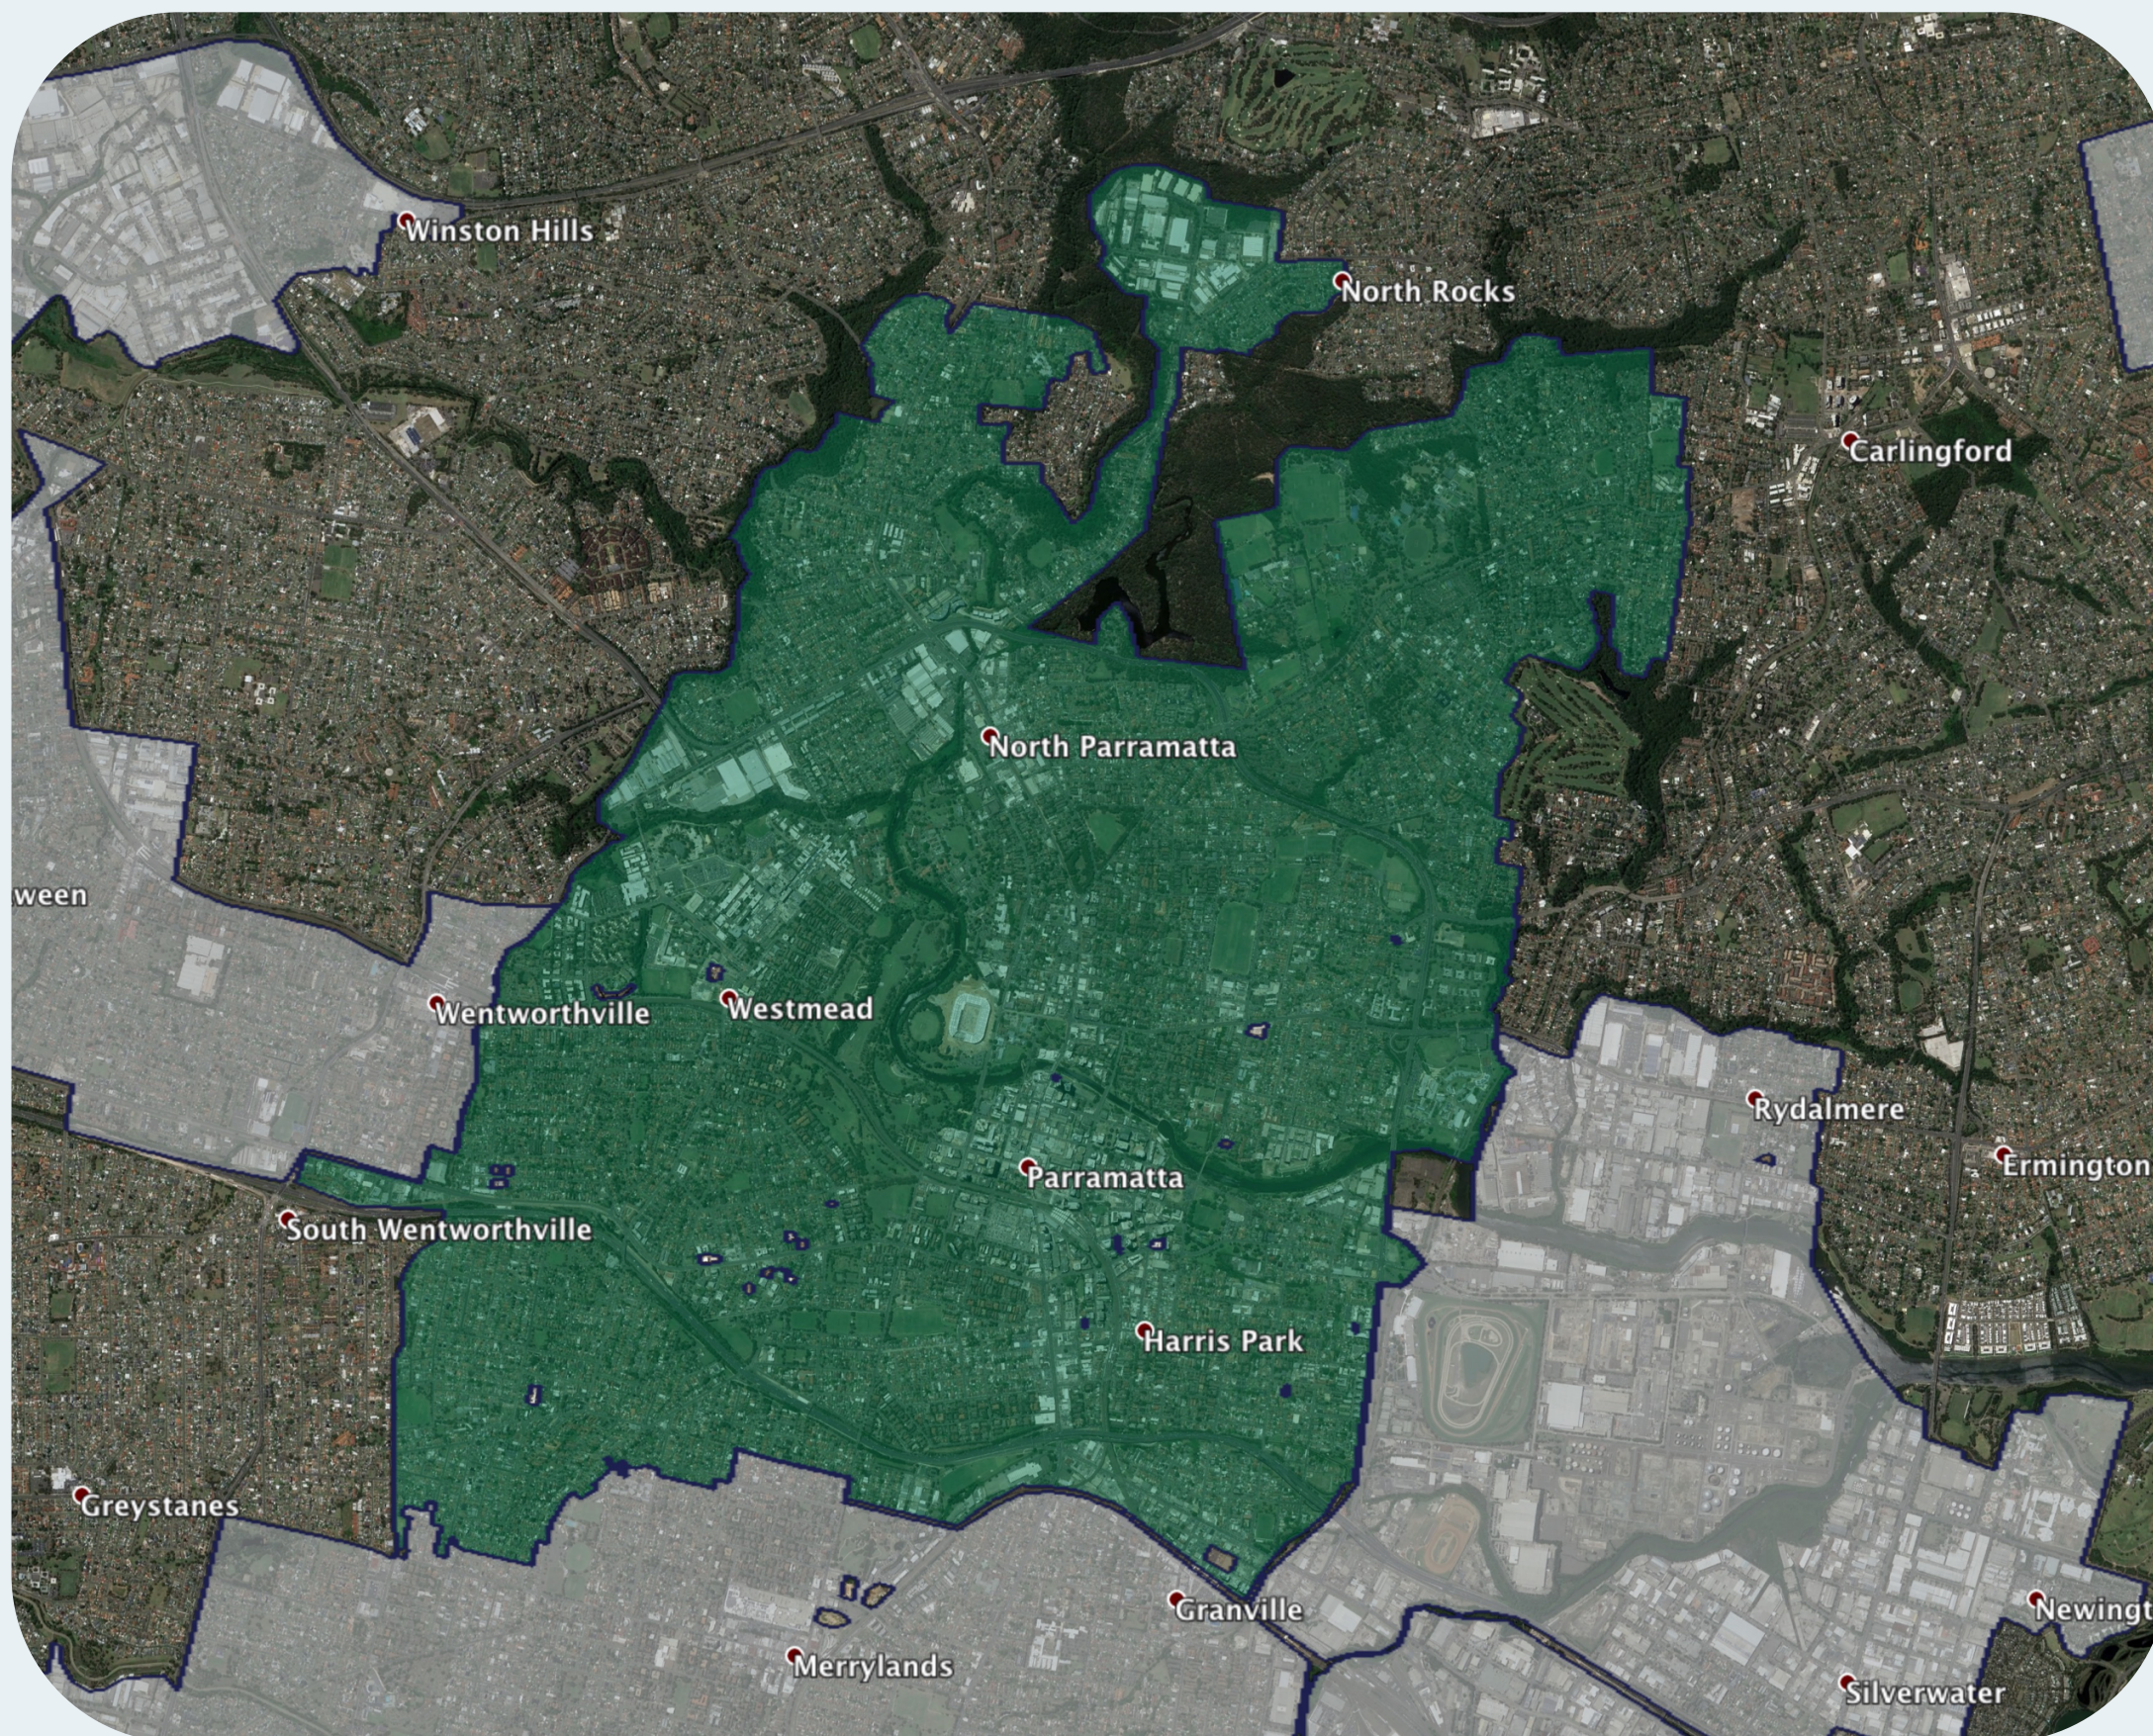

nbn™ Business Fibre Zone indicative map – Parramatta and surrounds

The nbn™ Business Fibre Initiative is available to businesses right across the country.

The areas highlighted on this map, are part of an nbn™ Business Fibre Zone that is eligible for business nbn™ Enterprise Ethernet.

To find out more about the Fibre Initiative contact your service provider, or visit: nbn.com.au/businessfibre

Key

-  nbn™ Business Fibre Zone
-  Adjacent/nearby nbn™ Business Fibre Zone (where relevant)