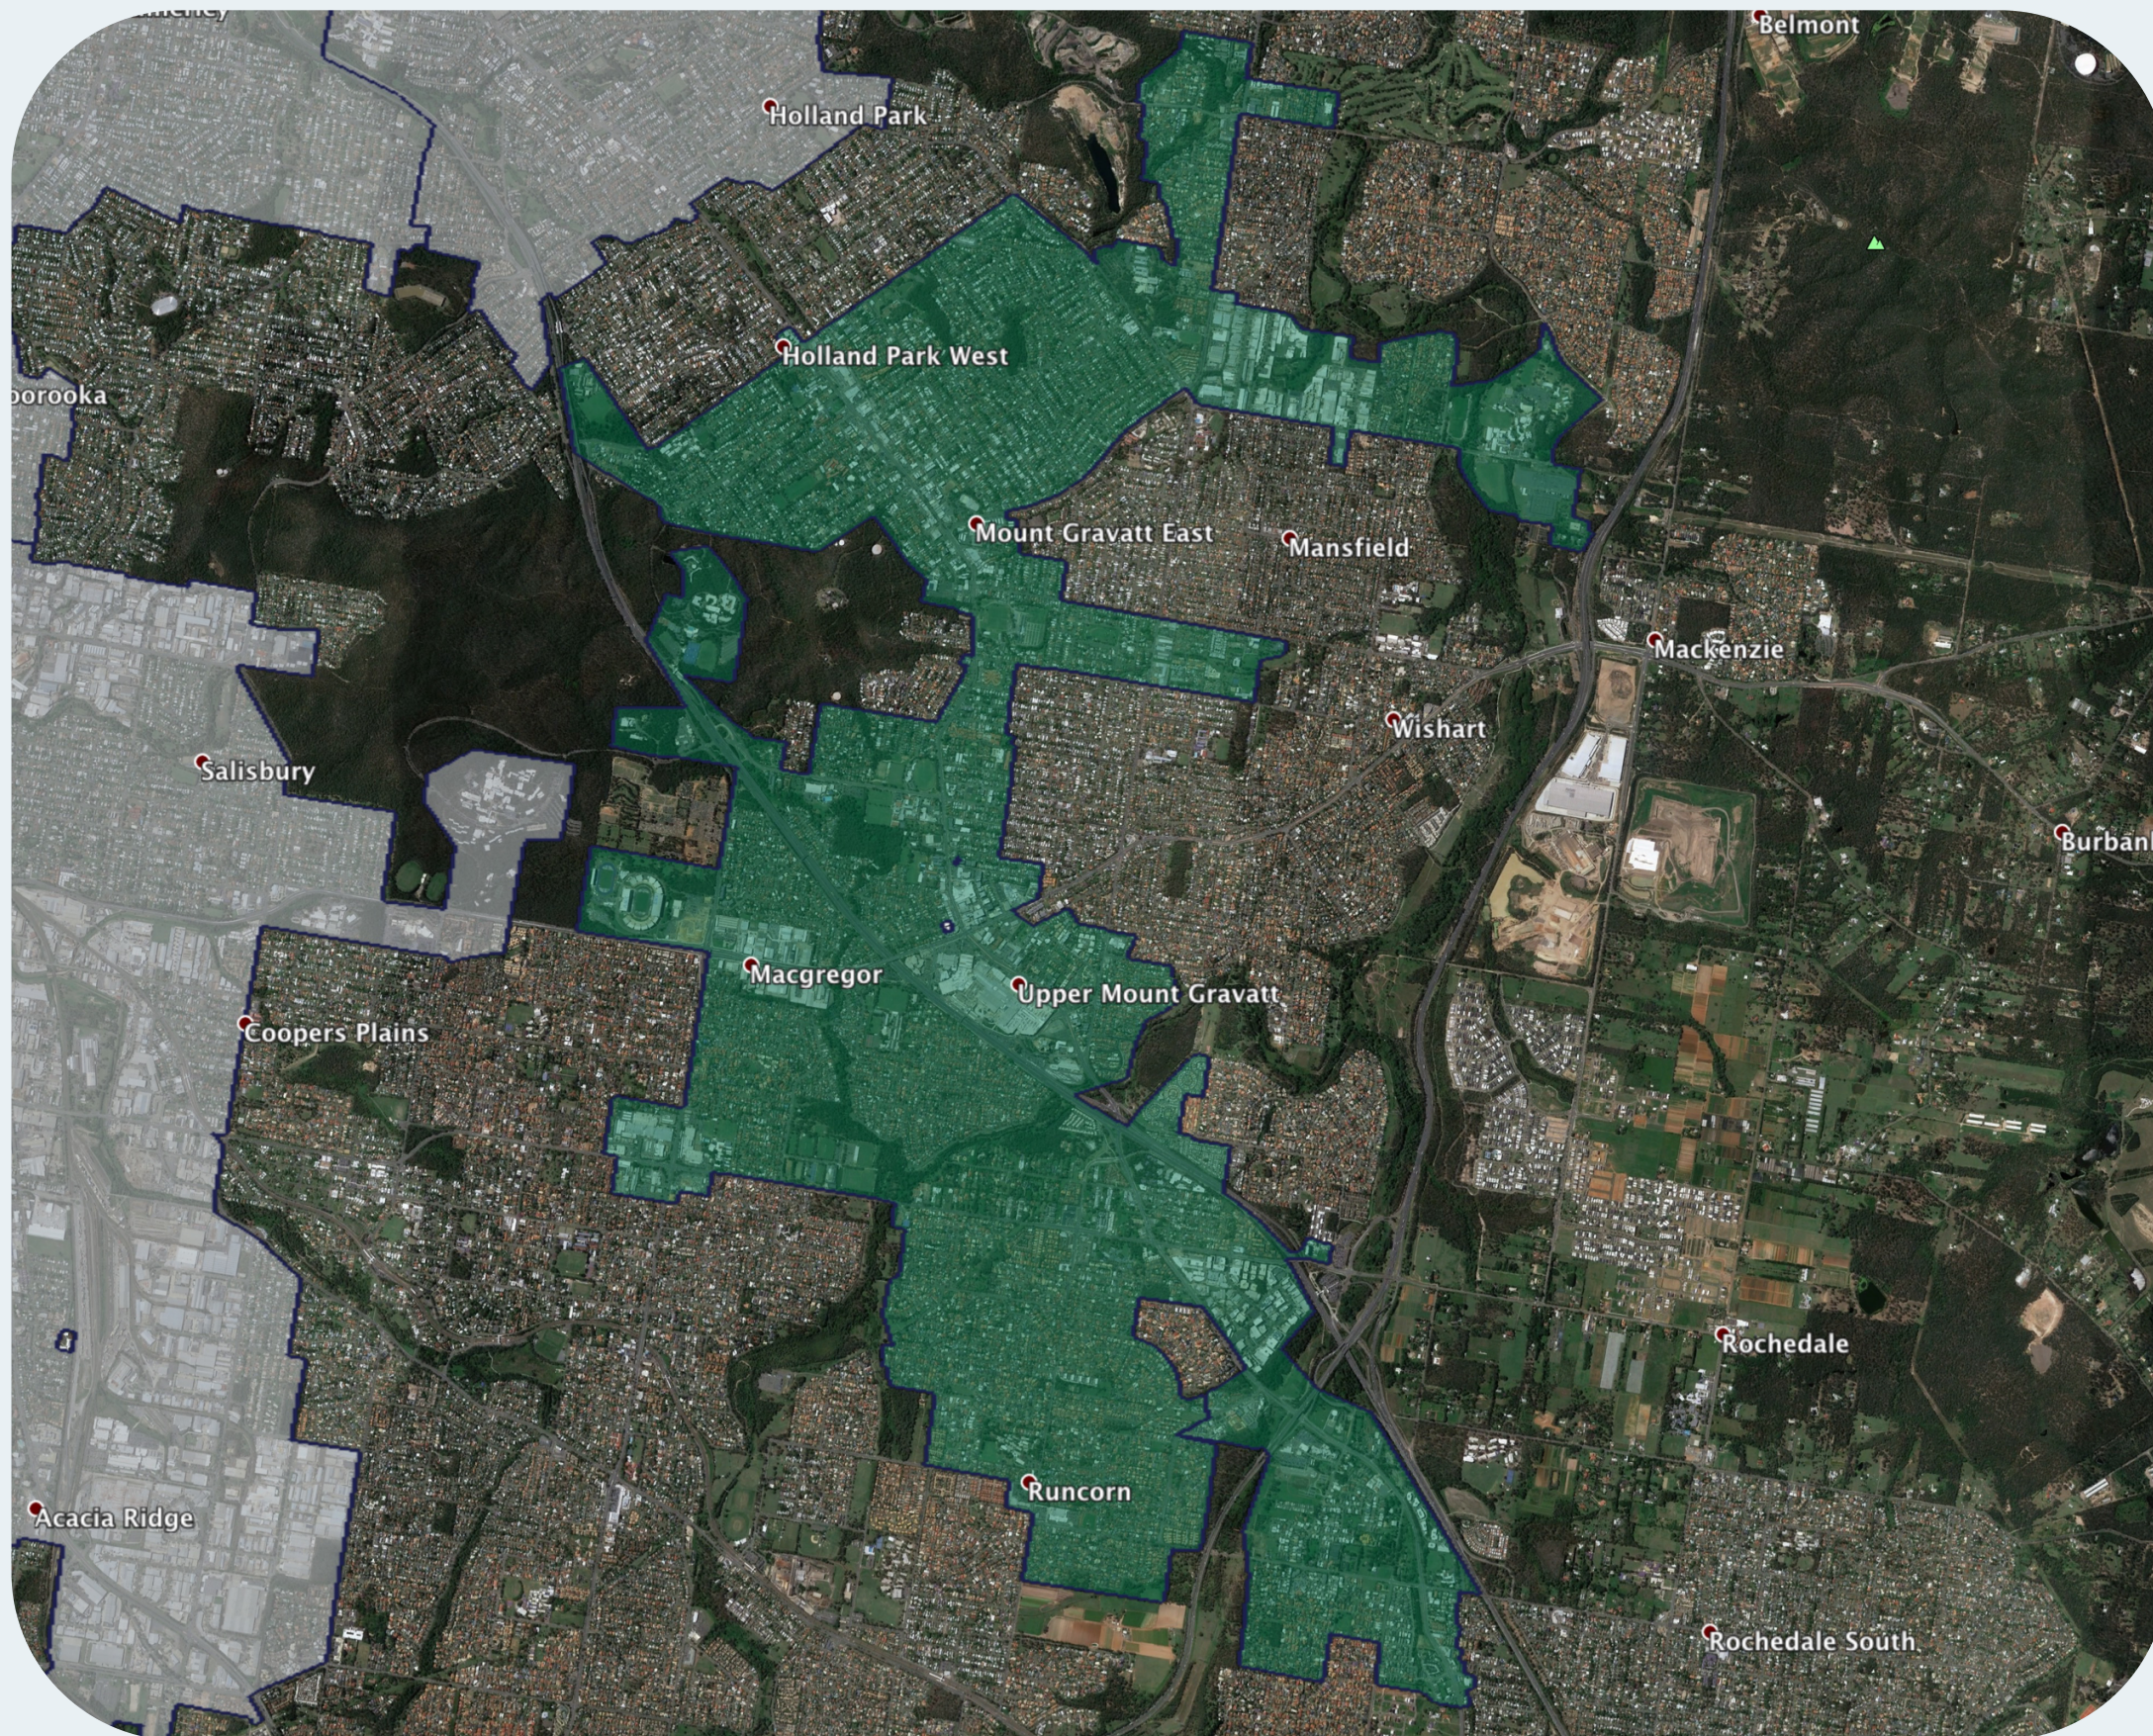

# nbn™ Business Fibre Zone indicative map – Mount Gravatt and surrounds

The nbn™ Business Fibre Initiative is available to businesses right across the country.

The areas highlighted on this map, are part of an nbn™ Business Fibre Zone that is eligible for business nbn™ Enterprise Ethernet.

## Key

-  nbn™ Business Fibre Zone
-  Adjacent/nearby nbn™ Business Fibre Zone (where relevant)