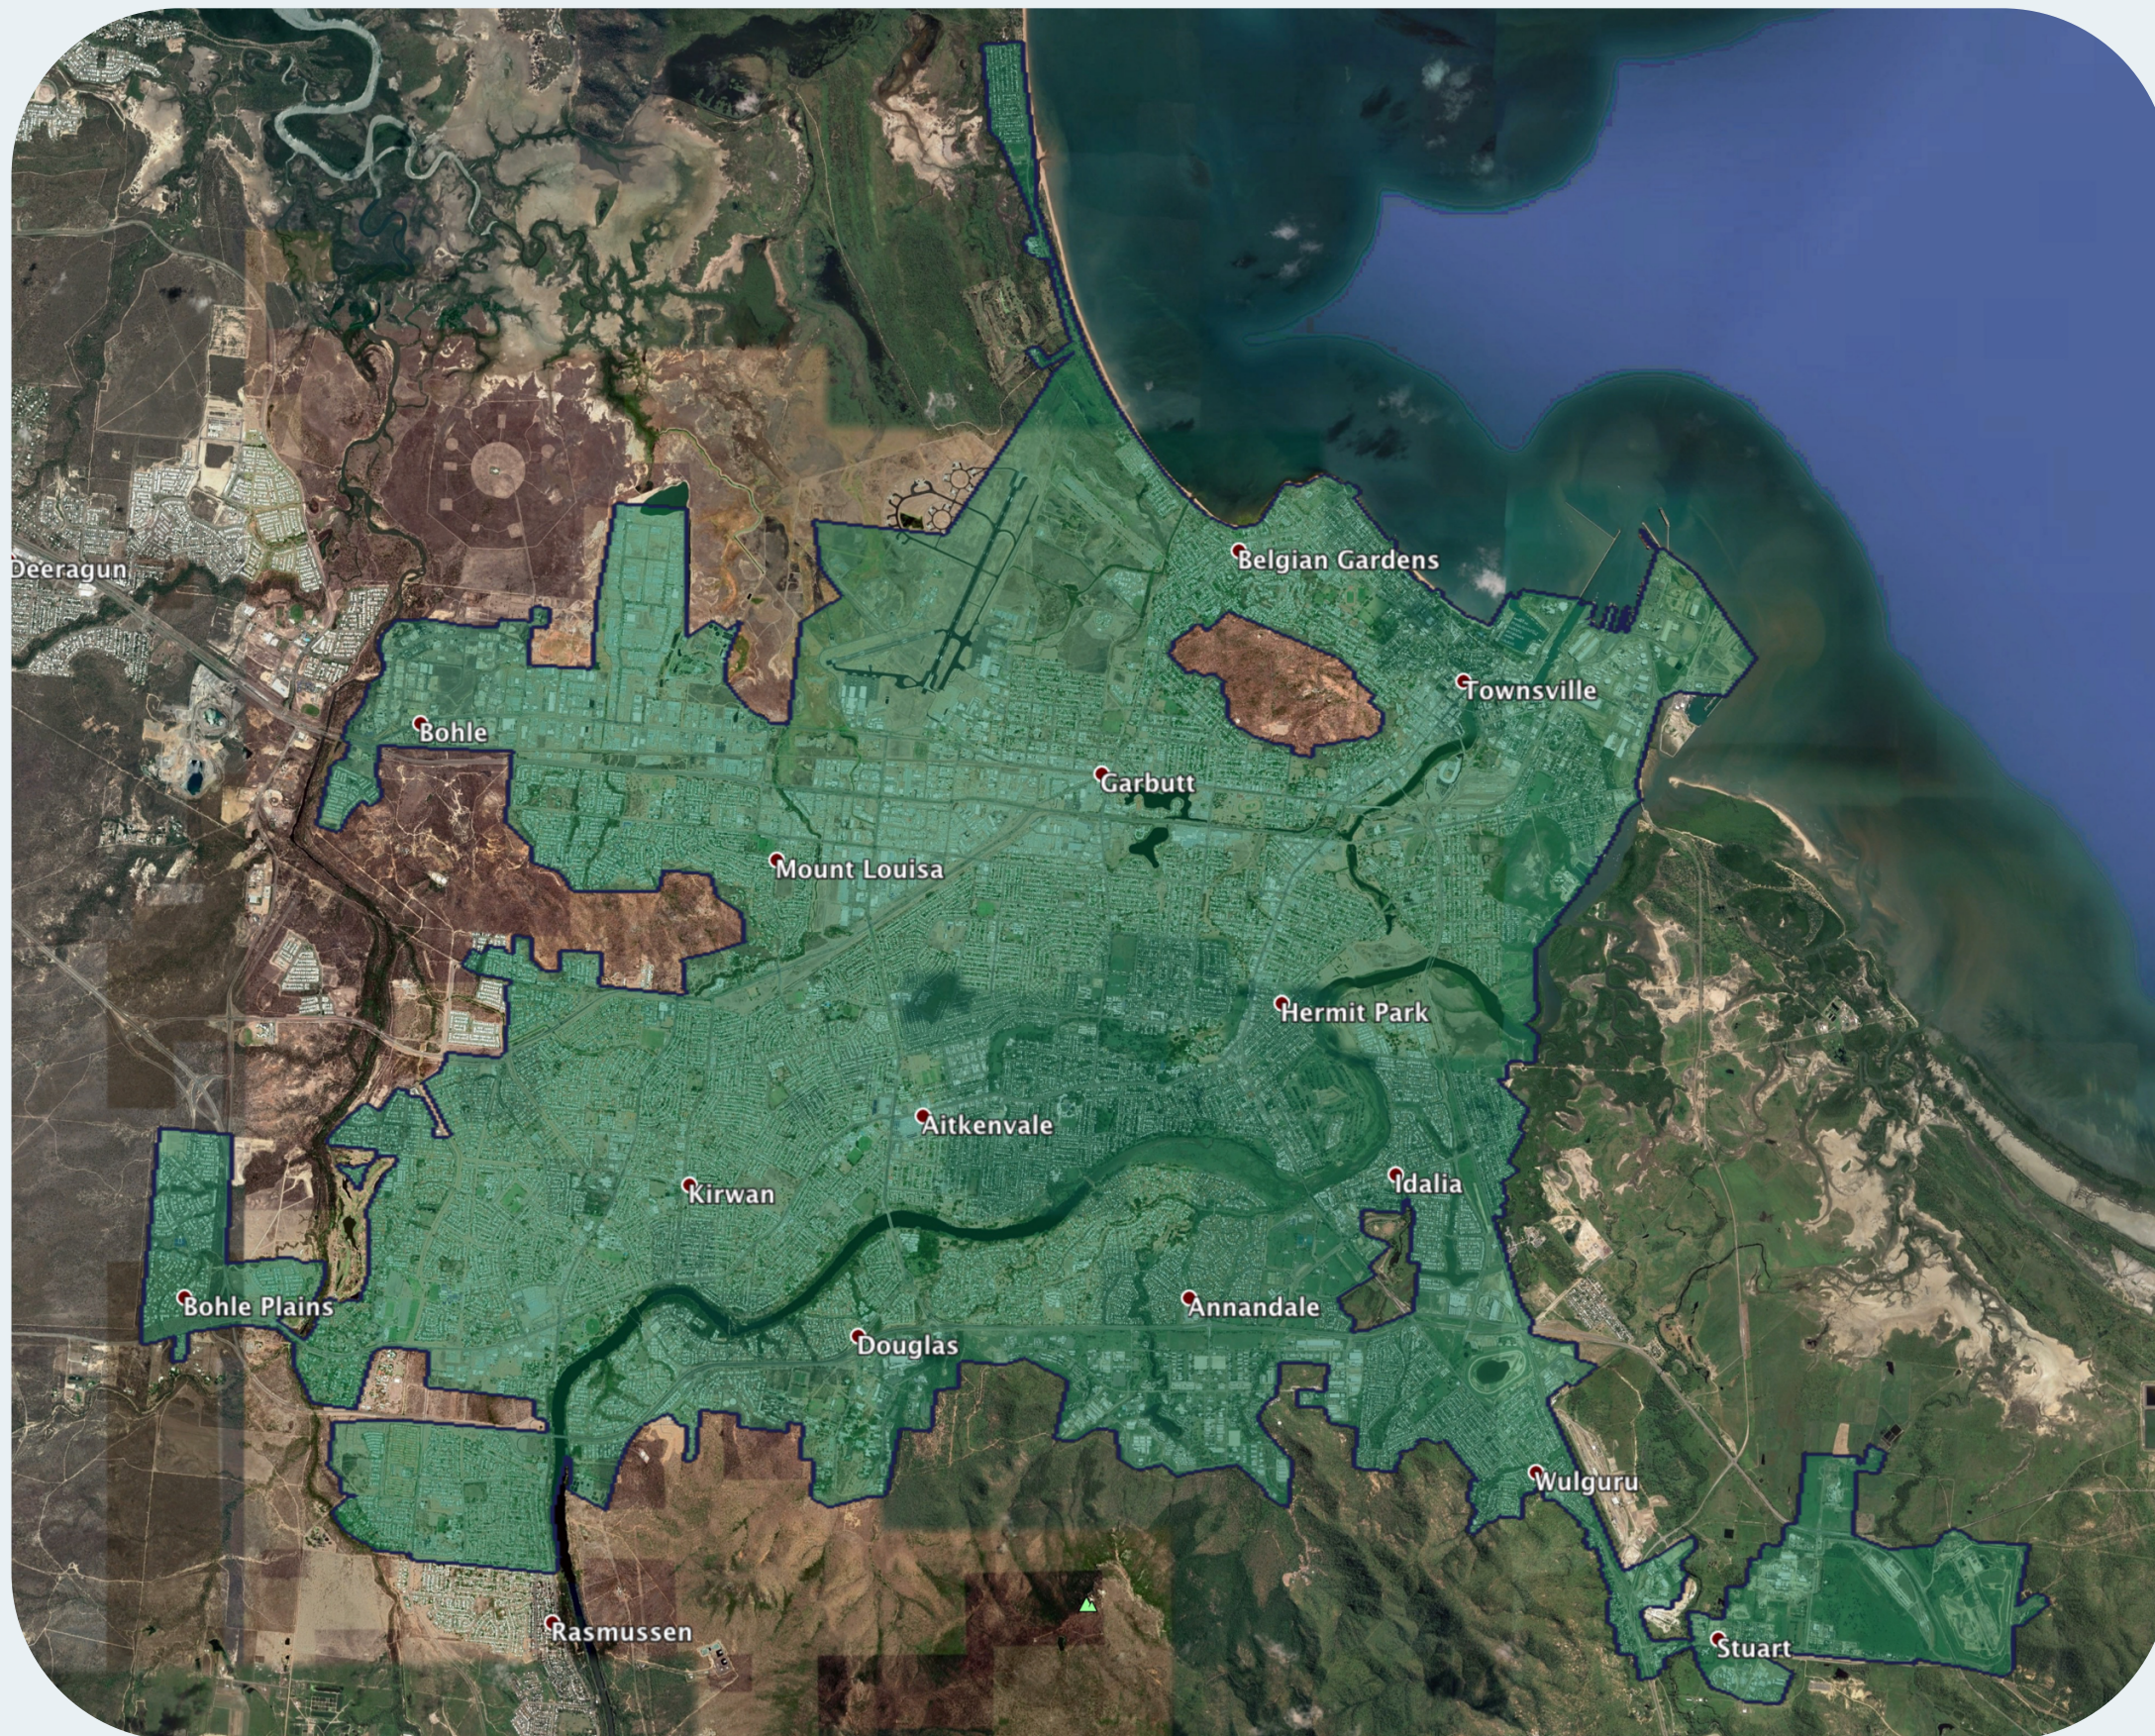

nbn™ Business Fibre Zone indicative map – Townsville and surrounds

The nbn™ Business Fibre Initiative is available to businesses right across the country.

The area highlighted on this map, is part of an nbn™ Business Fibre Zone that is eligible for business nbn™ Enterprise Ethernet.

To find out more about the Fibre Initiative contact your service provider, or visit: nbn.com.au/businessfibre

Key

-  nbn™ Business Fibre Zone
-  Adjacent/nearby nbn™ Business Fibre Zone (where relevant)