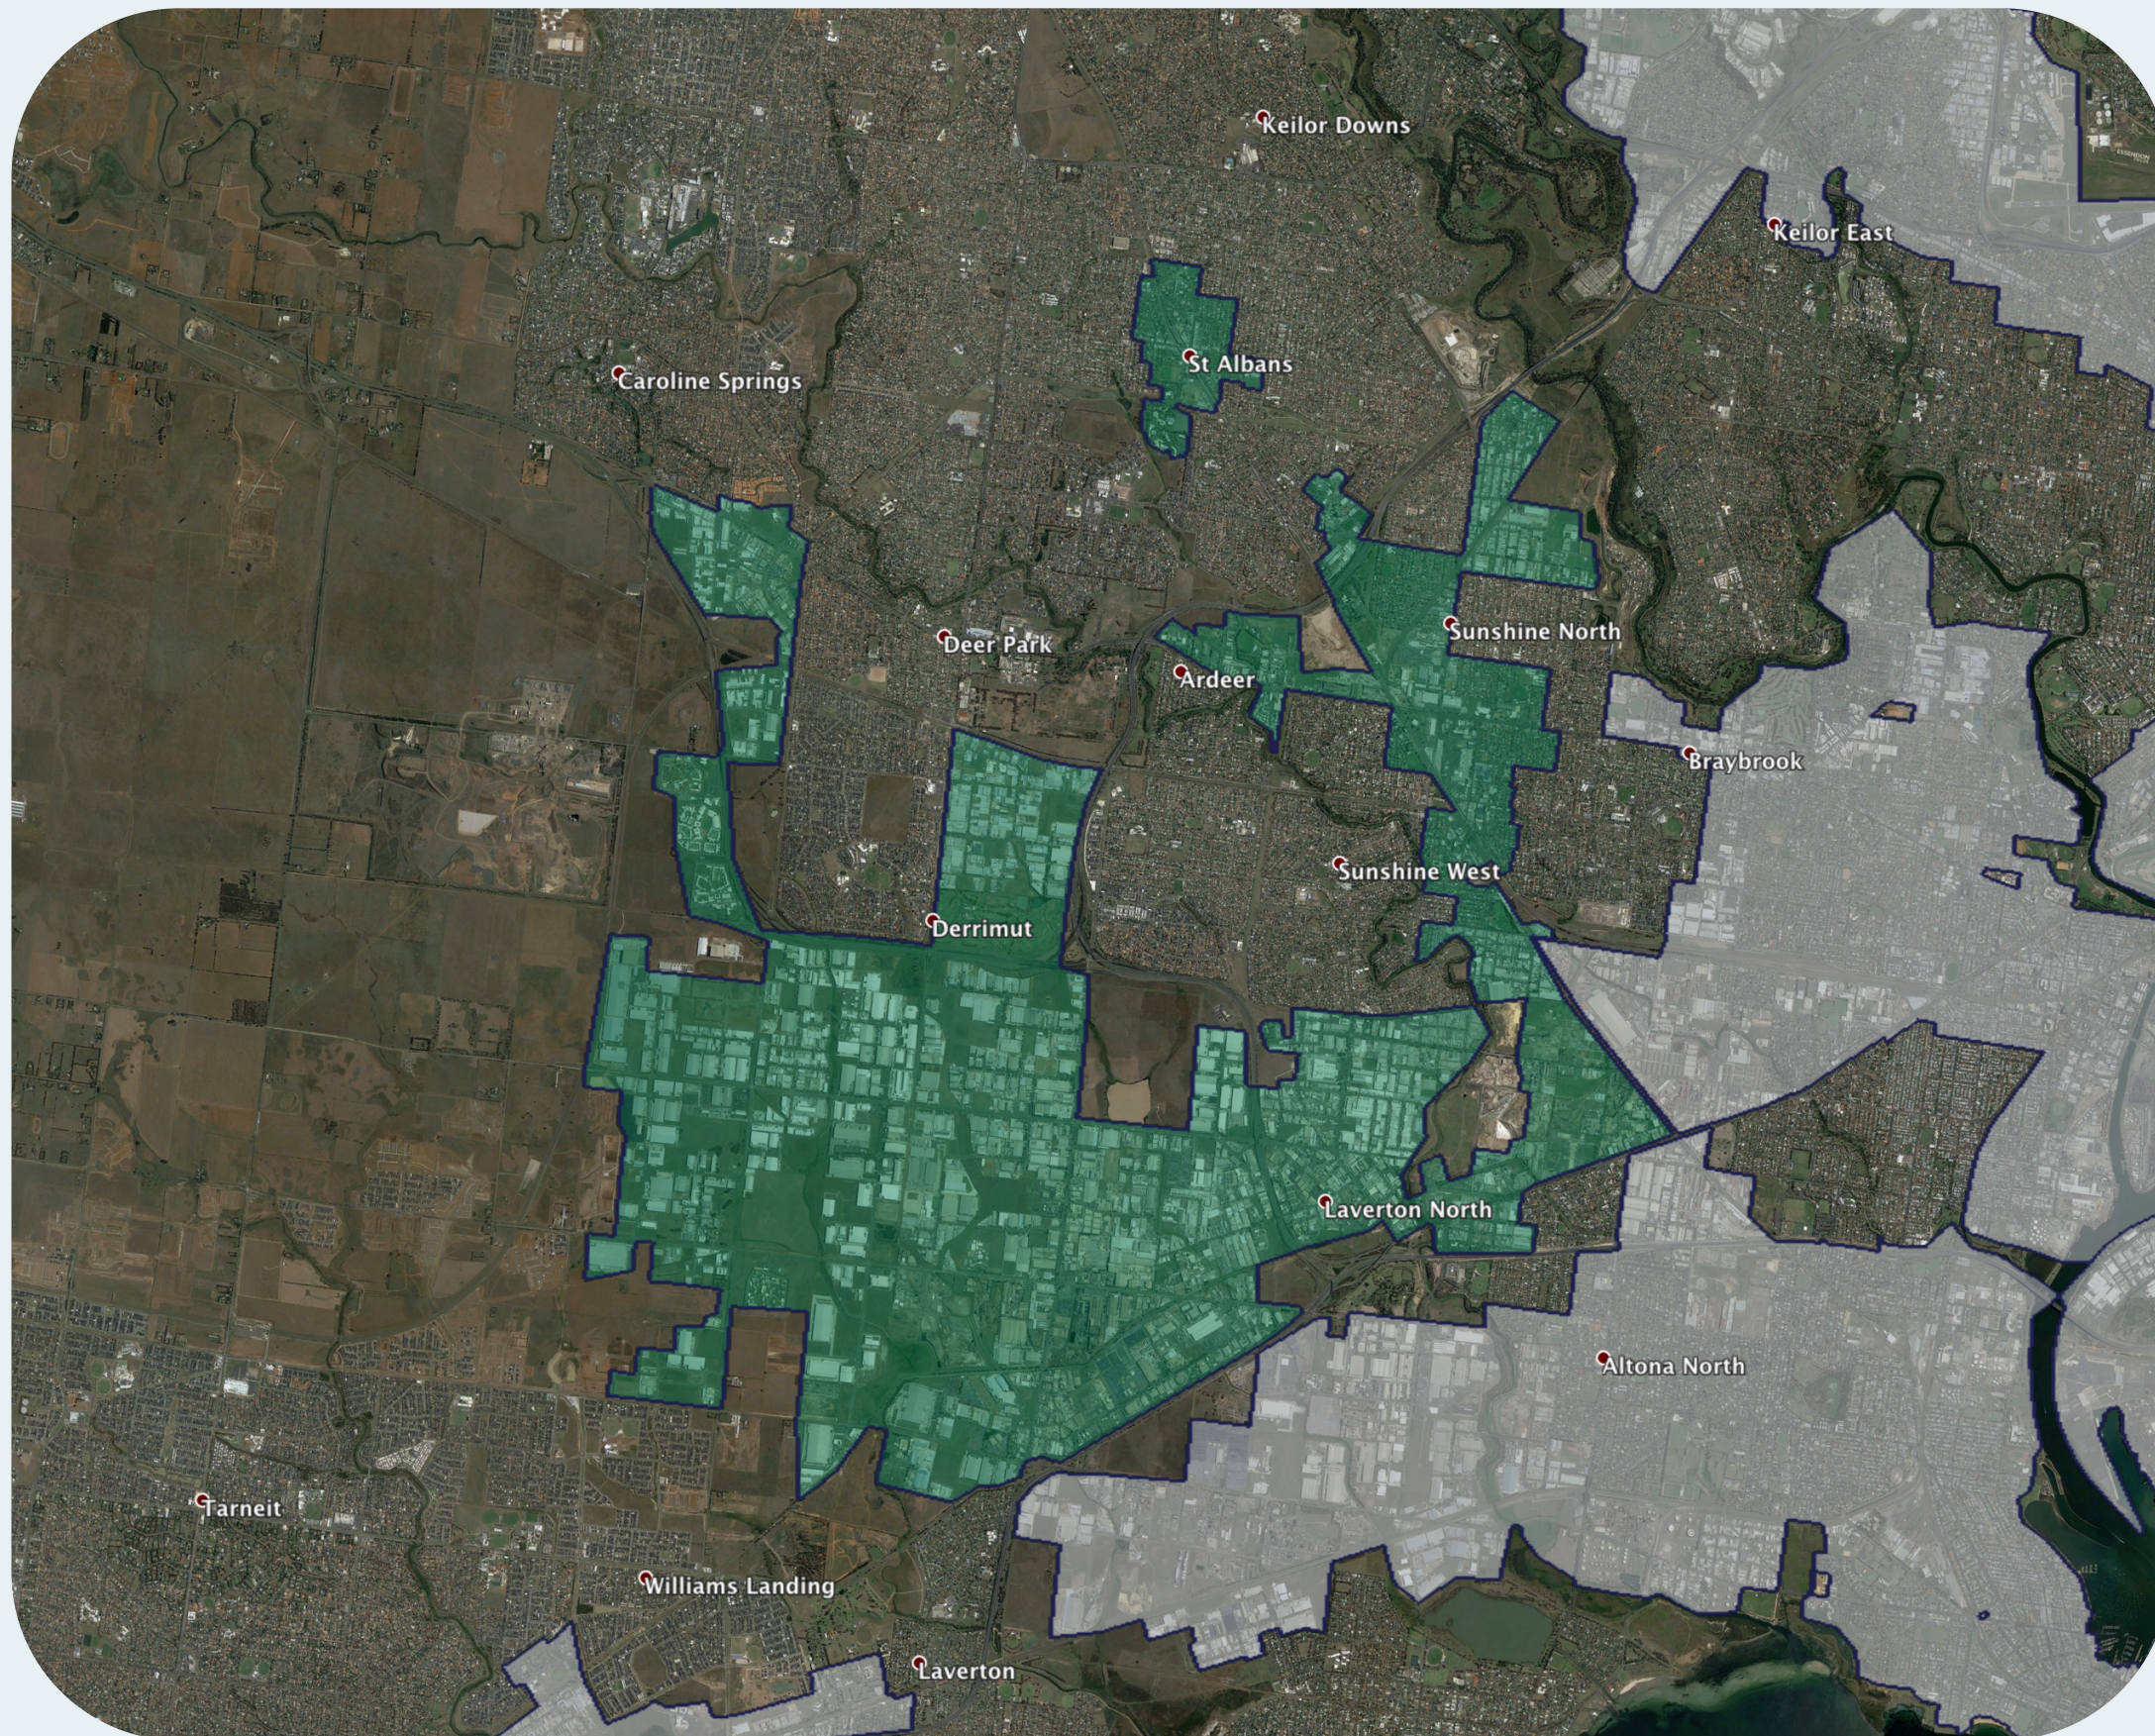

nbn™ Business Fibre Zone indicative map – Laverton North – Sunshine and surrounds

The nbn™ Business Fibre Initiative is available to businesses right across the country.

The areas highlighted on this map, are part of an nbn™ Business Fibre Zone that is eligible for business nbn™ Enterprise Ethernet.

To find out more about the Fibre Initiative contact your service provider, or visit: nbn.com.au/businessfibre

Key

-  nbn™ Business Fibre Zone
-  Adjacent/nearby nbn™ Business Fibre Zone (where relevant)