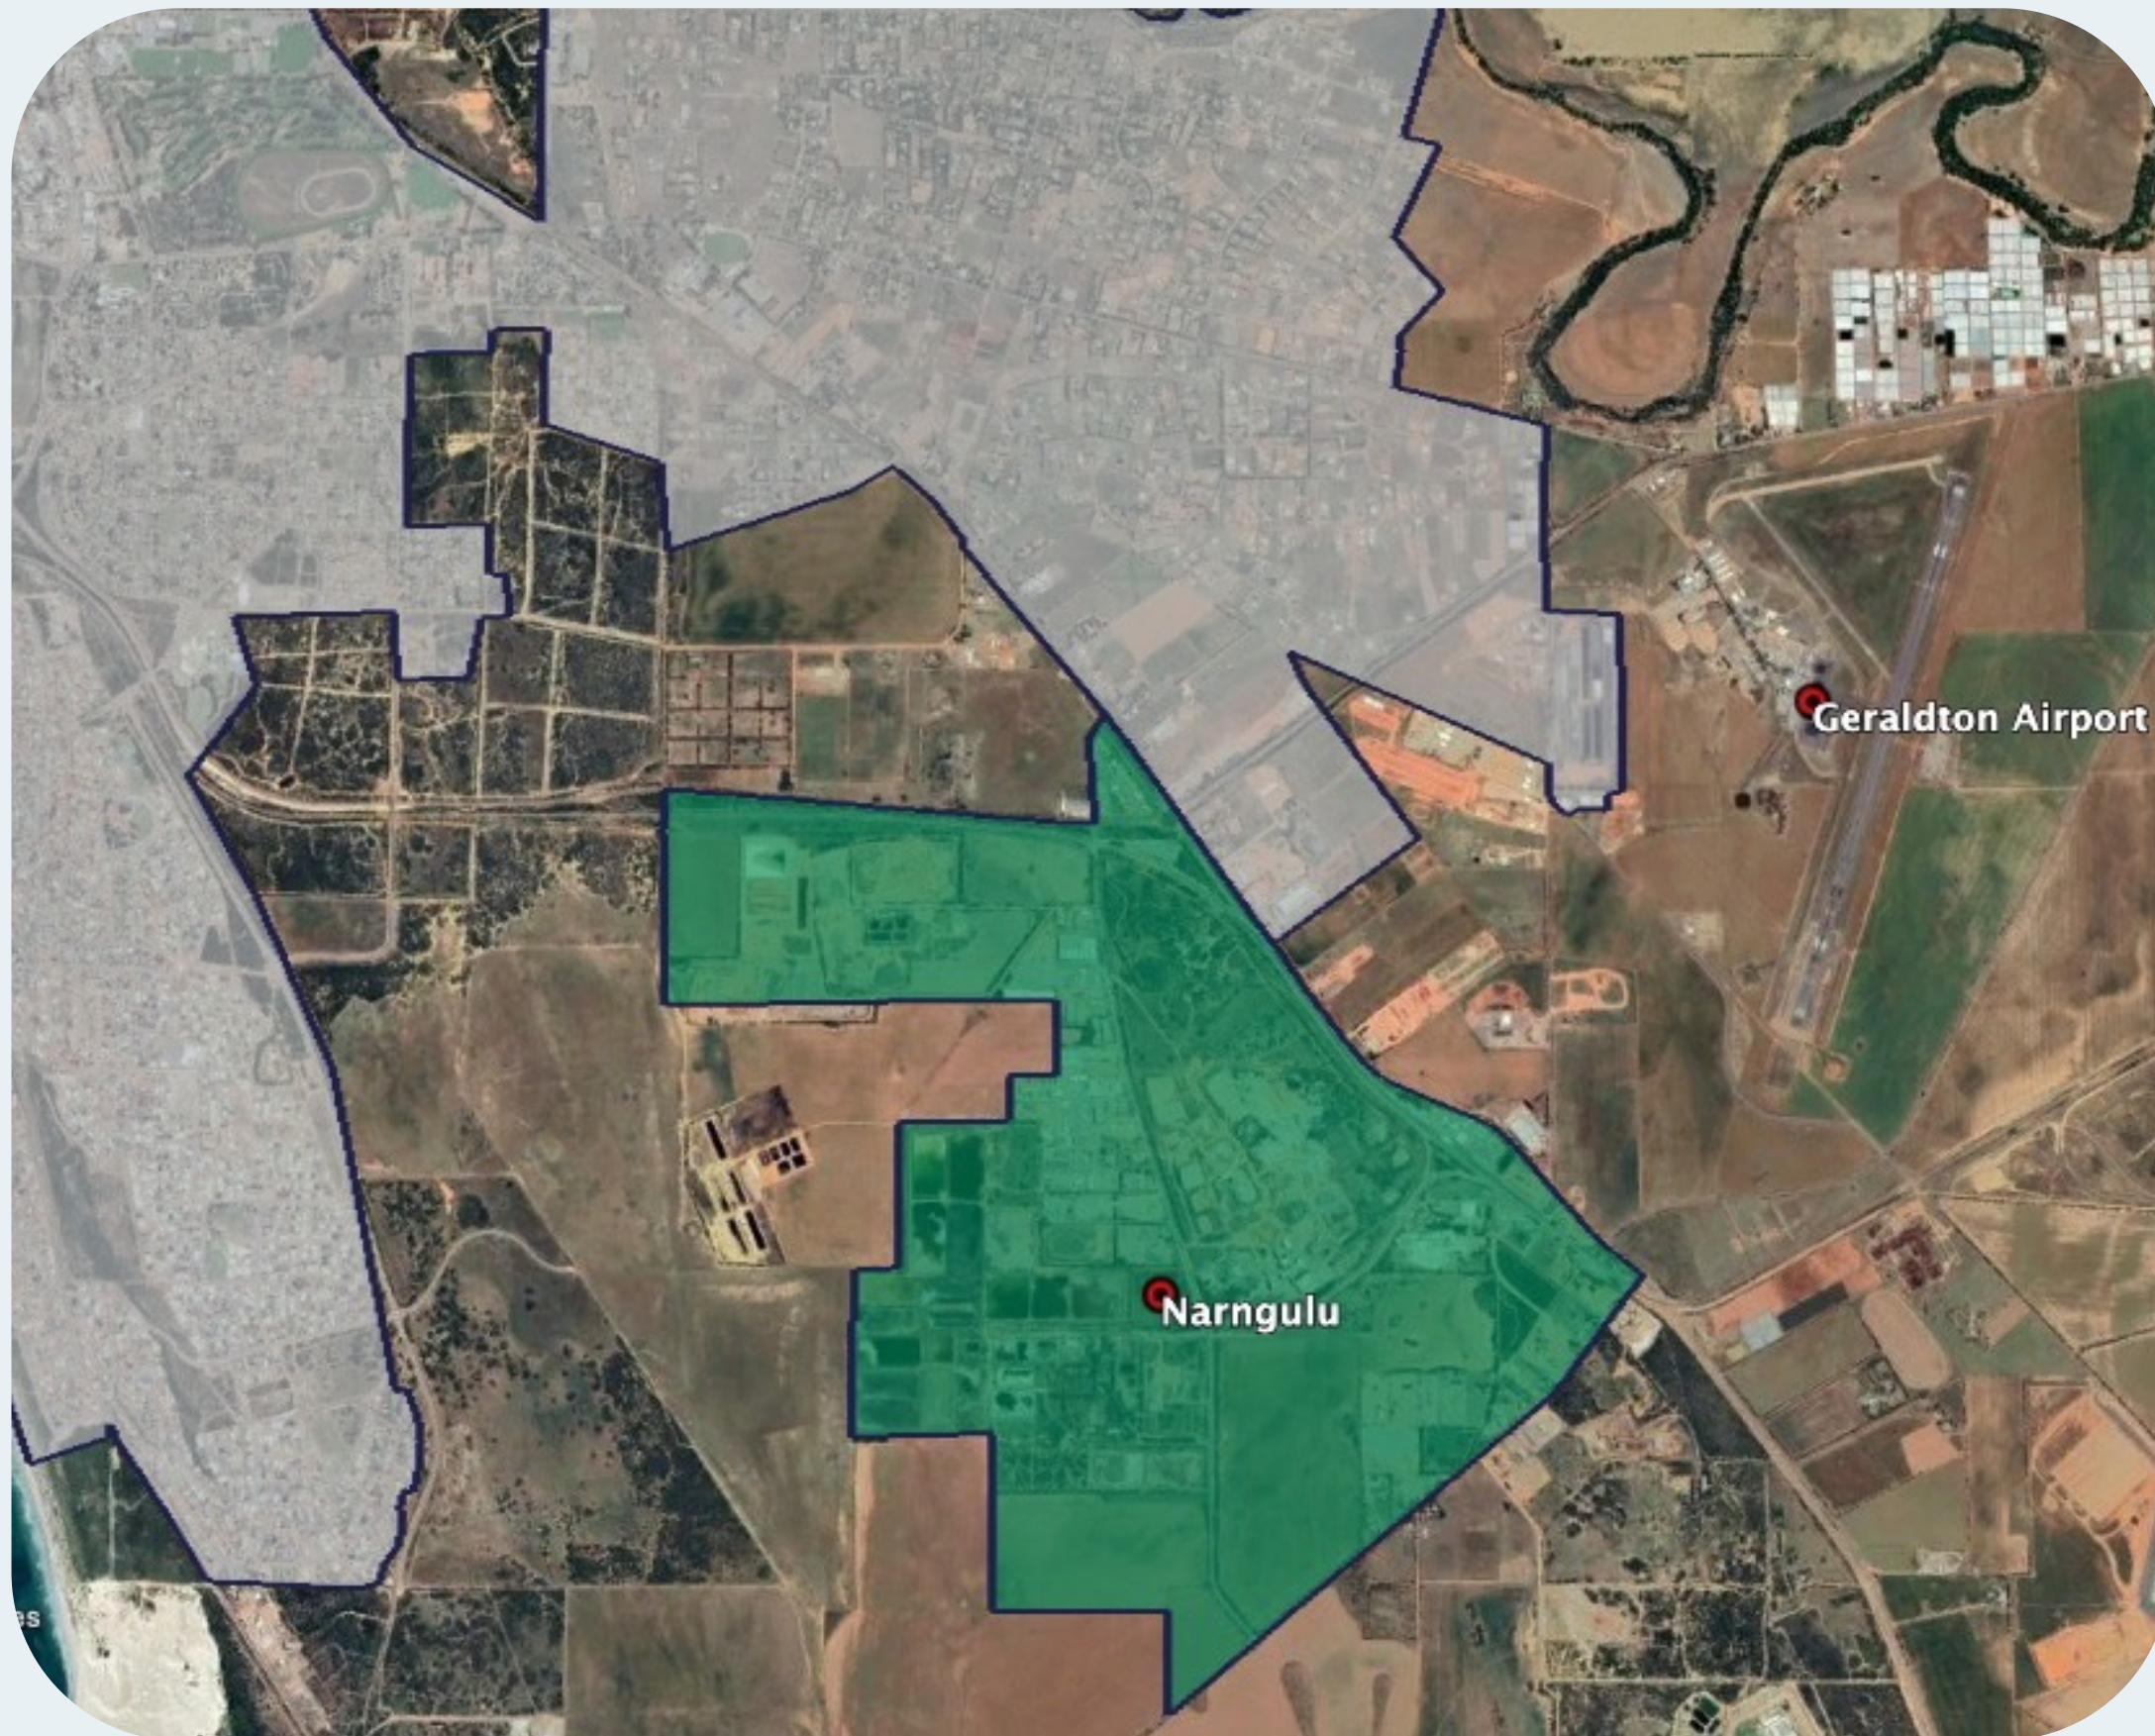

nbn™ Business Fibre Zone indicative map – Narngulu and surrounds

The **nbn™** Business Fibre Initiative is available to businesses right across the country.

The areas highlighted on this map, are part of an **nbn™** Business Fibre Zone that is eligible for business **nbn™** Enterprise Ethernet.

To find out more about the Fibre Initiative contact your service provider, or visit:
nbn.com.au/businessfibre

Key

-  nbn™ Business Fibre Zone
-  Adjacent/nearby nbn™ Business Fibre Zone (where relevant)