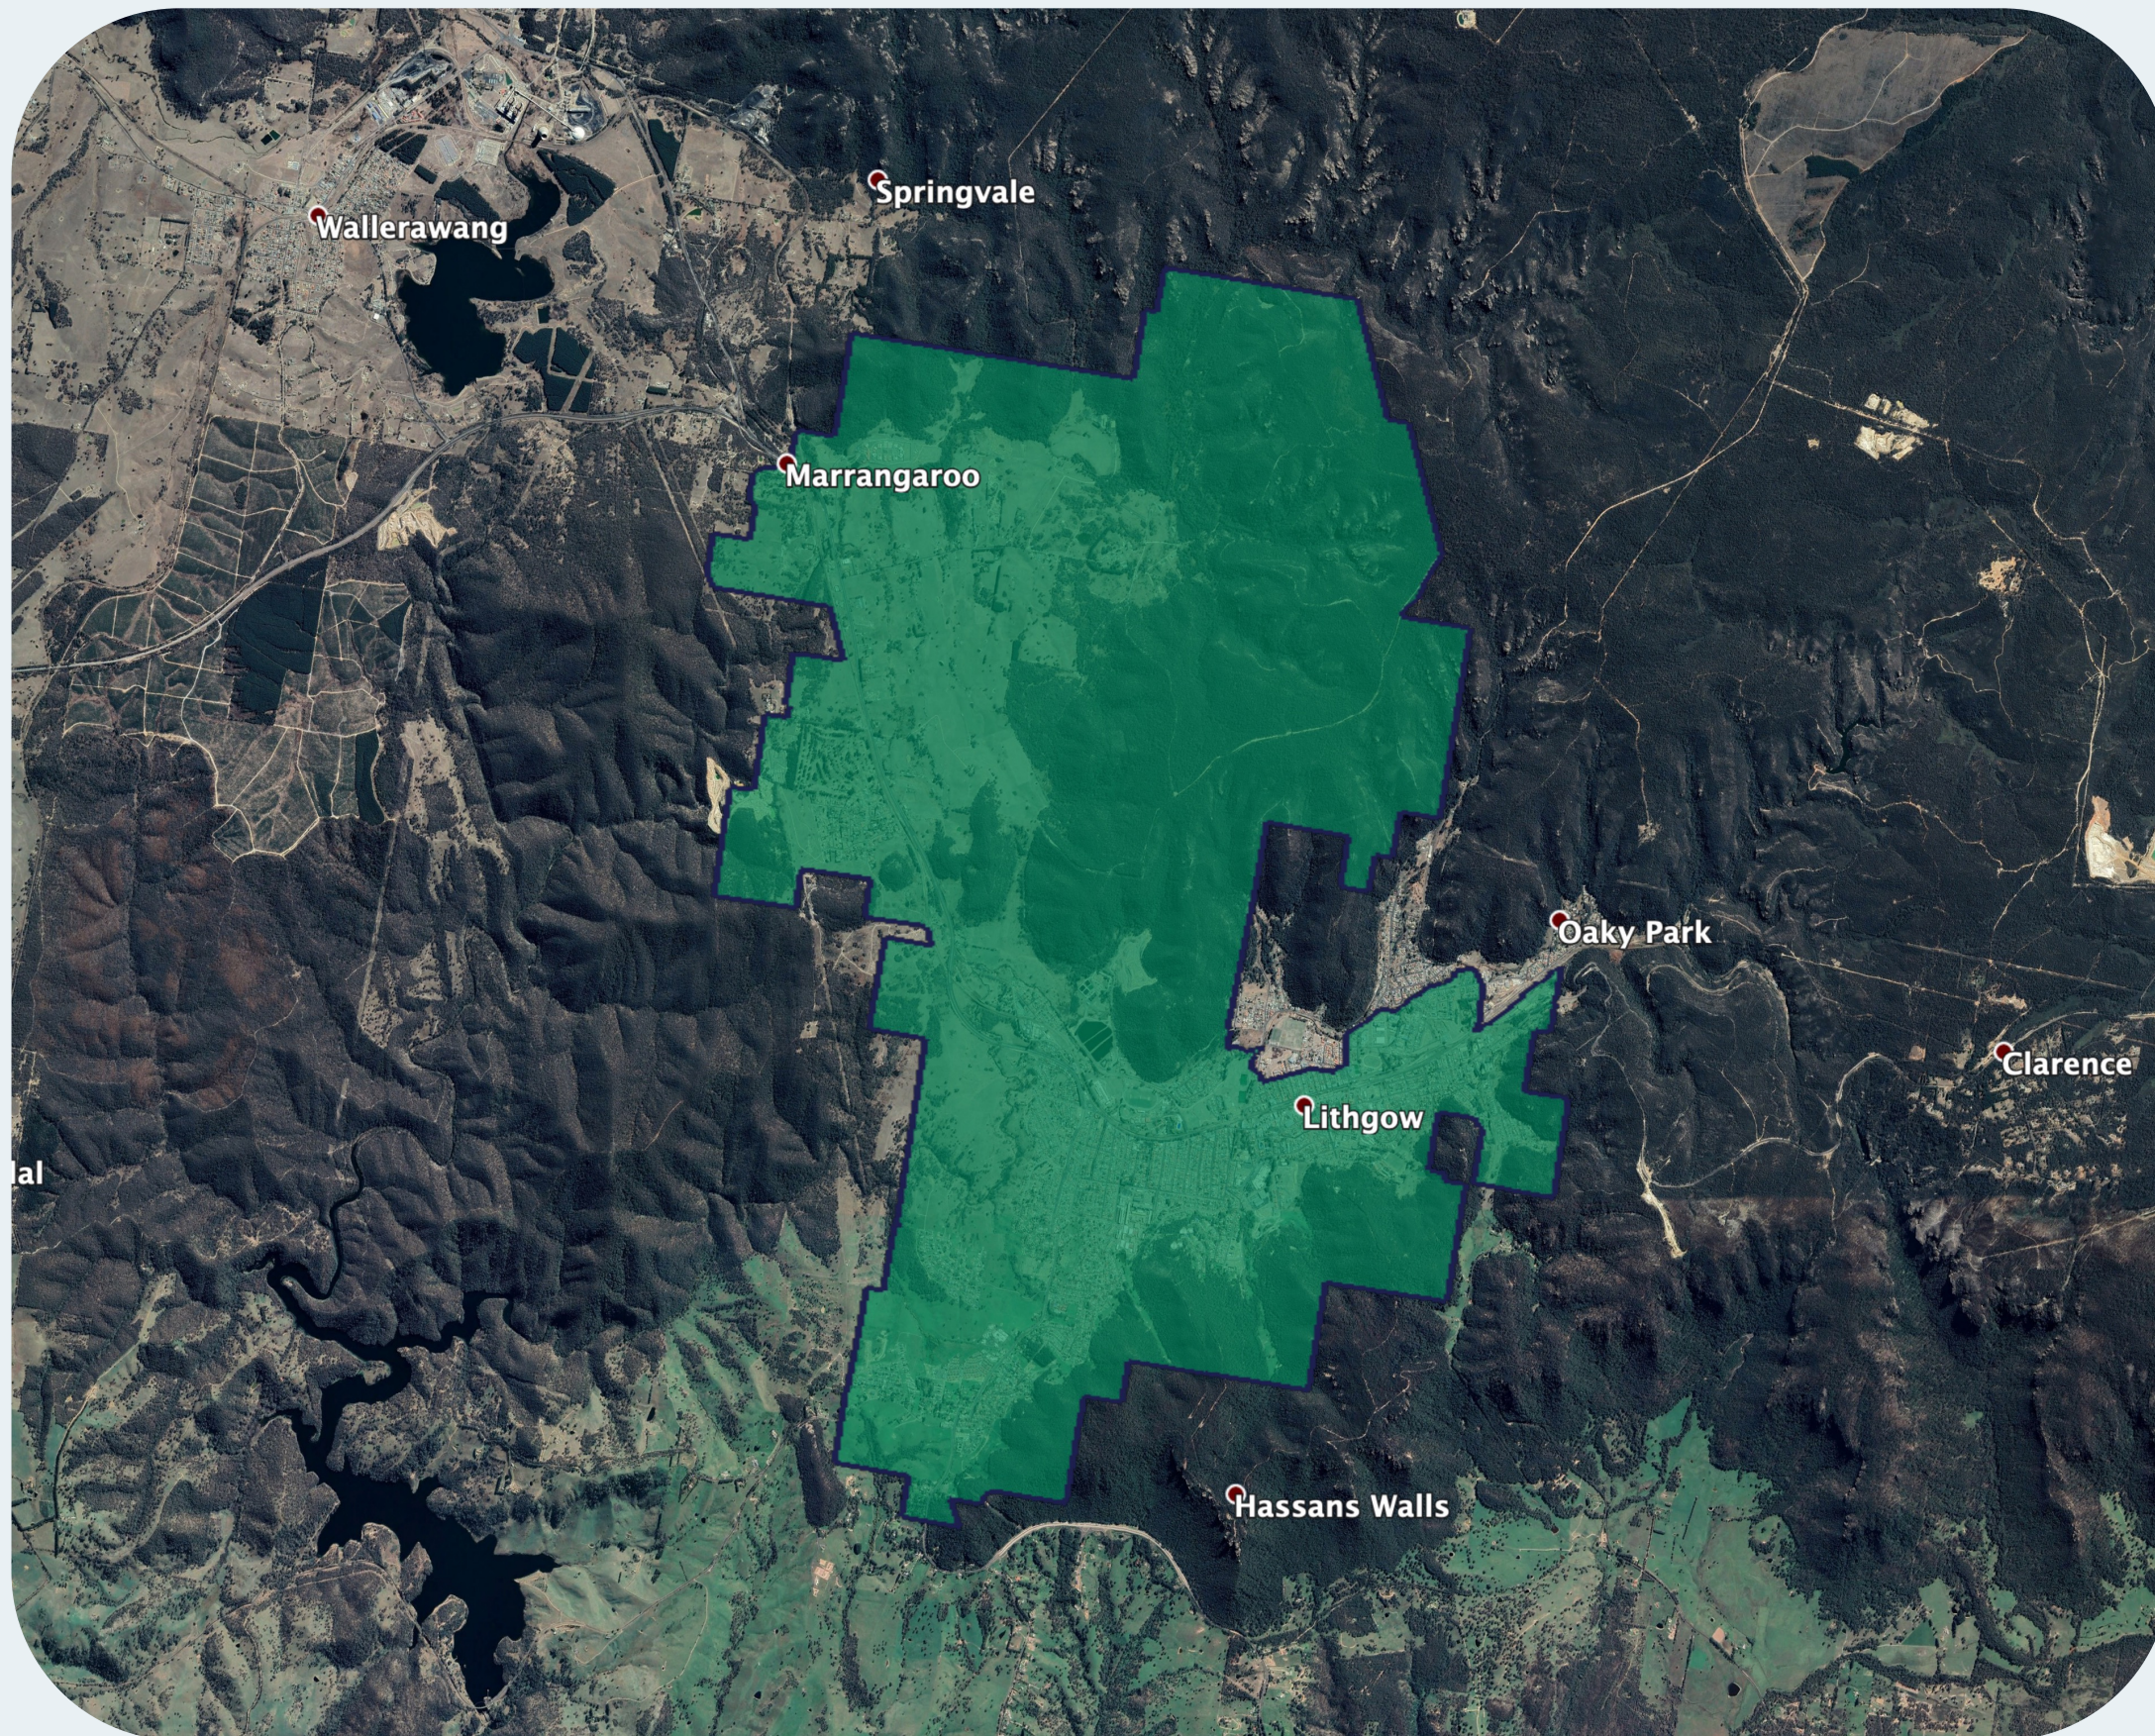

nbn™ Business Fibre Zone indicative map – Lithgow and surrounds

The nbn™ Business Fibre Initiative is available to businesses right across the country.

The area highlighted on this map, is part of an nbn™ Business Fibre Zone that is eligible for business nbn™ Enterprise Ethernet.

To find out more about the Fibre Initiative contact your service provider, or visit: nbn.com.au/businessfibre

Key

-  nbn™ Business Fibre Zone
-  Adjacent/nearby nbn™ Business Fibre Zone (where relevant)