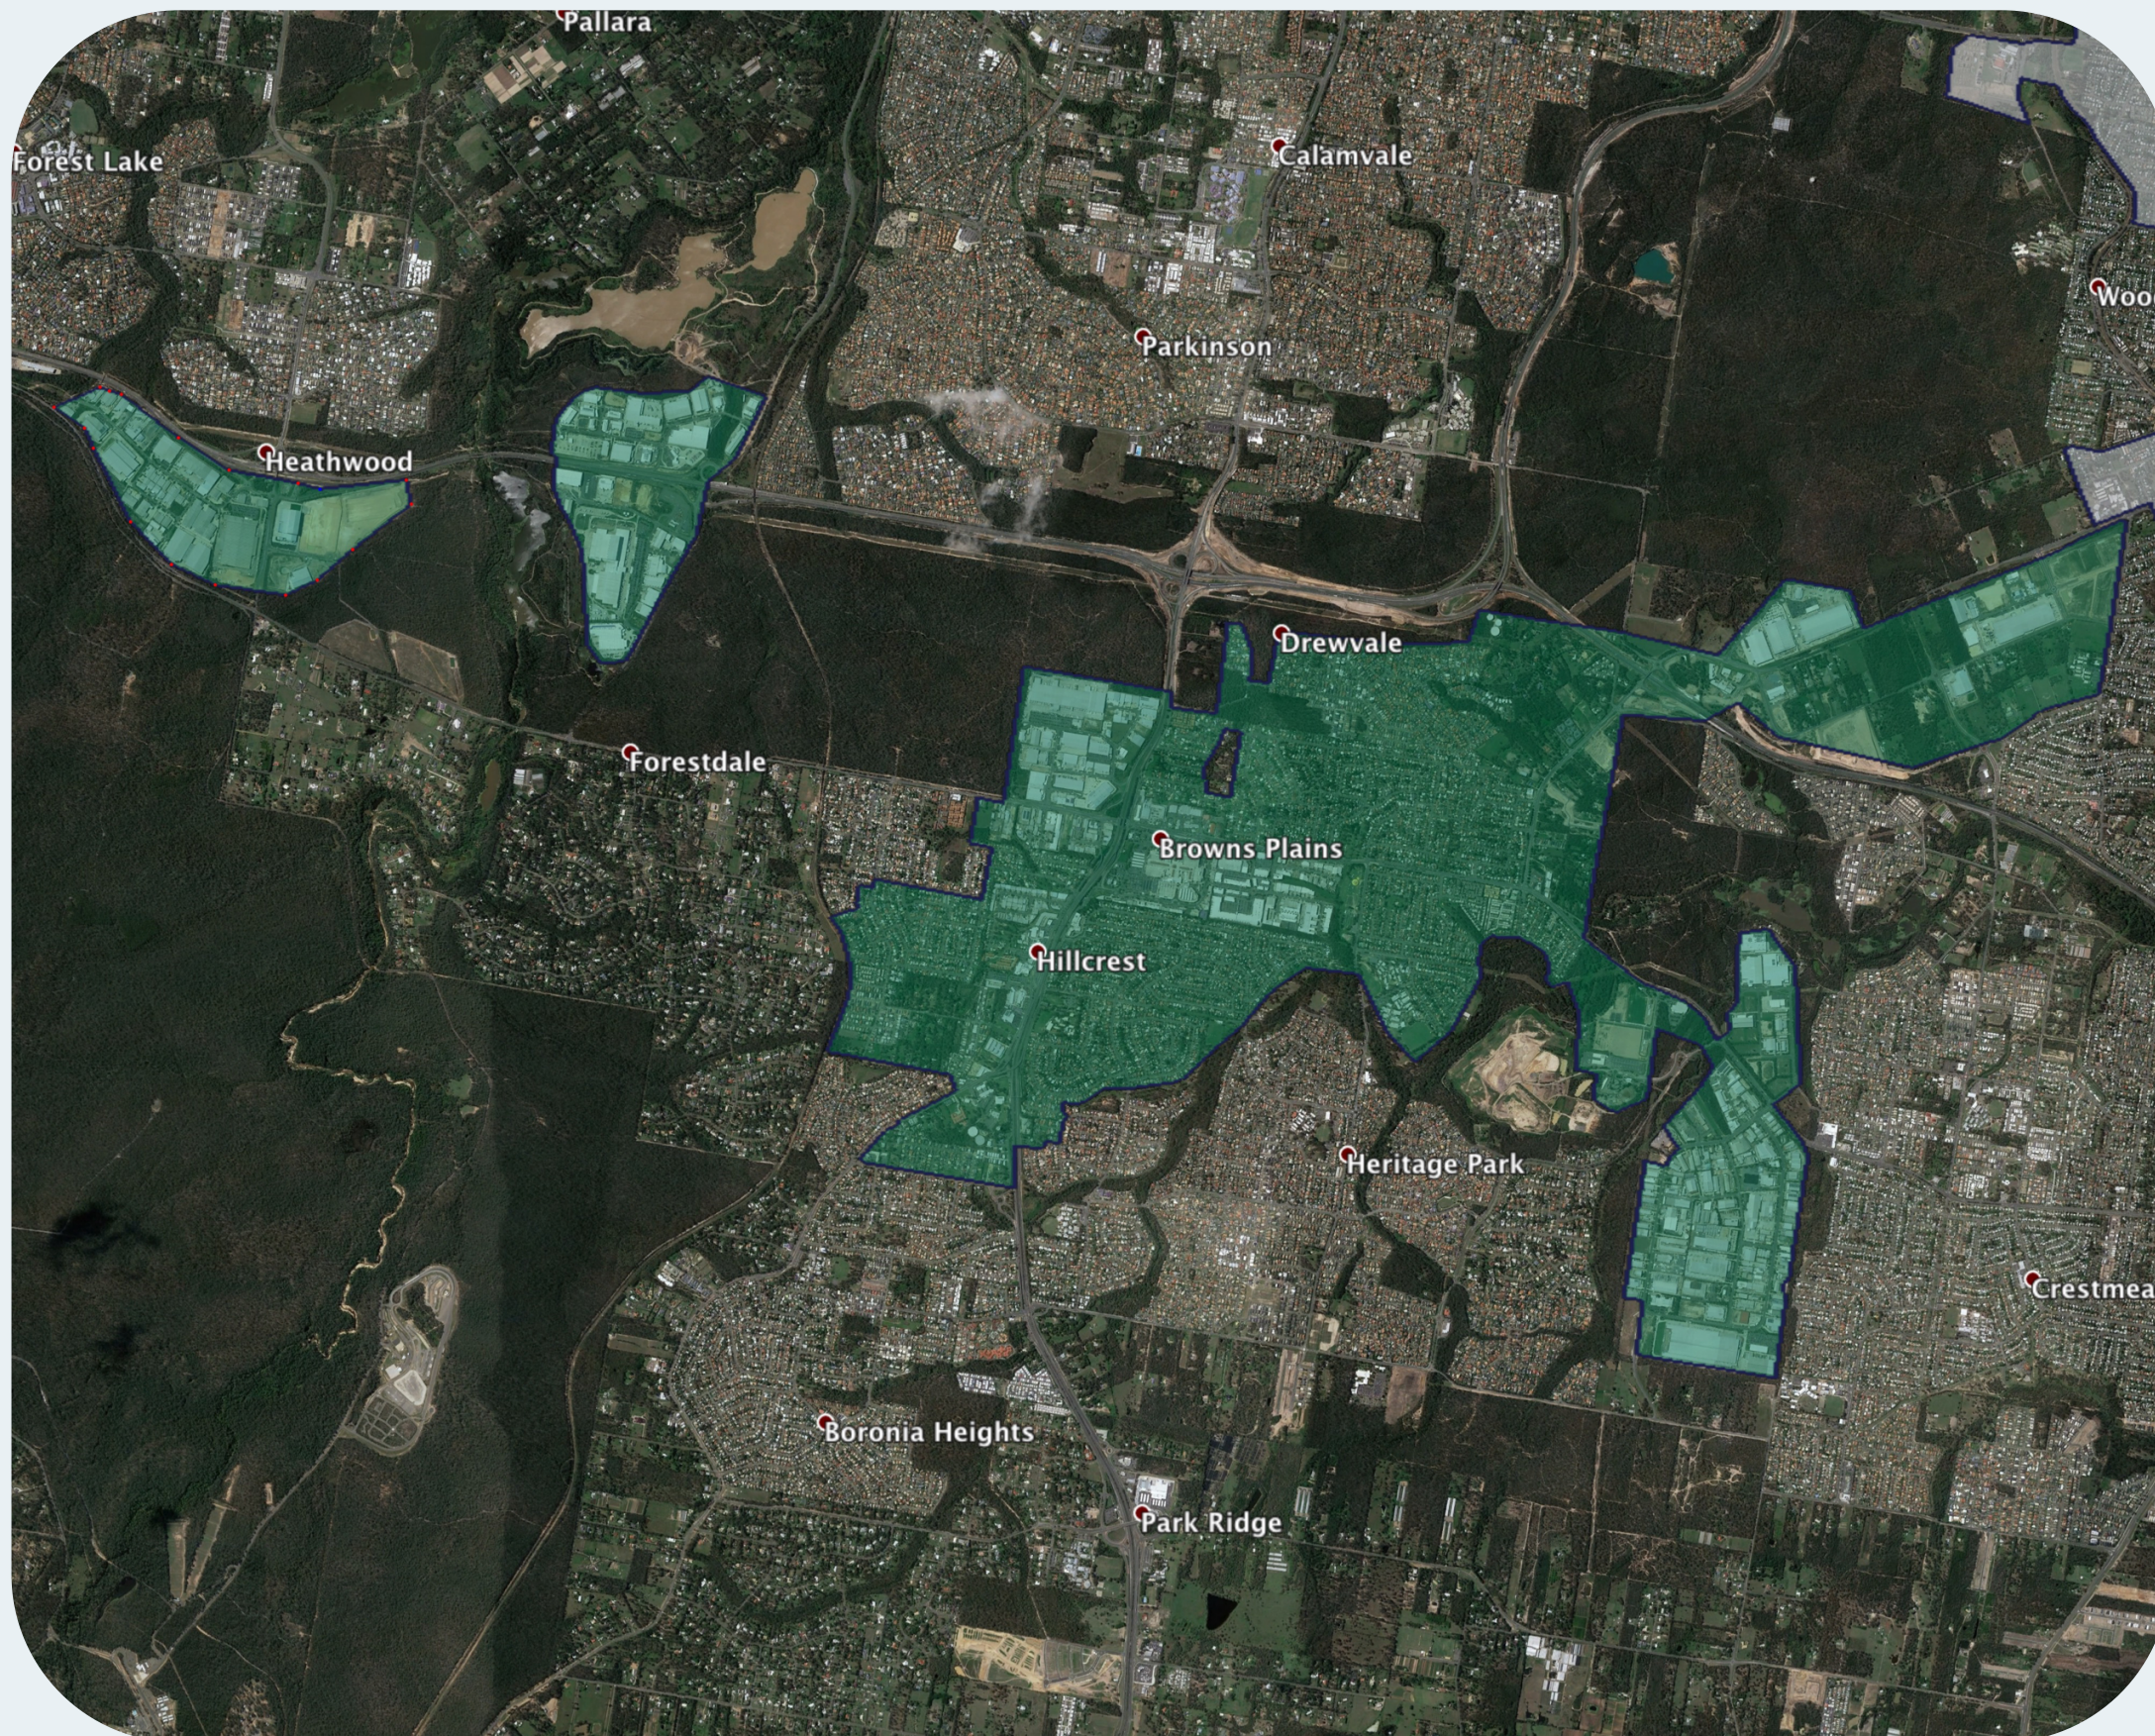

nbn™ Business Fibre Zone indicative map – Browns Plains and surrounds

The nbn™ Business Fibre Initiative is available to businesses right across the country.

The areas highlighted on this map, are part of an nbn™ Business Fibre Zone that is eligible for business nbn™ Enterprise Ethernet.

To find out more about the Fibre Initiative contact your service provider, or visit: nbn.com.au/businessfibre

Key

-  nbn™ Business Fibre Zone
-  Adjacent/nearby nbn™ Business Fibre Zone (where relevant)