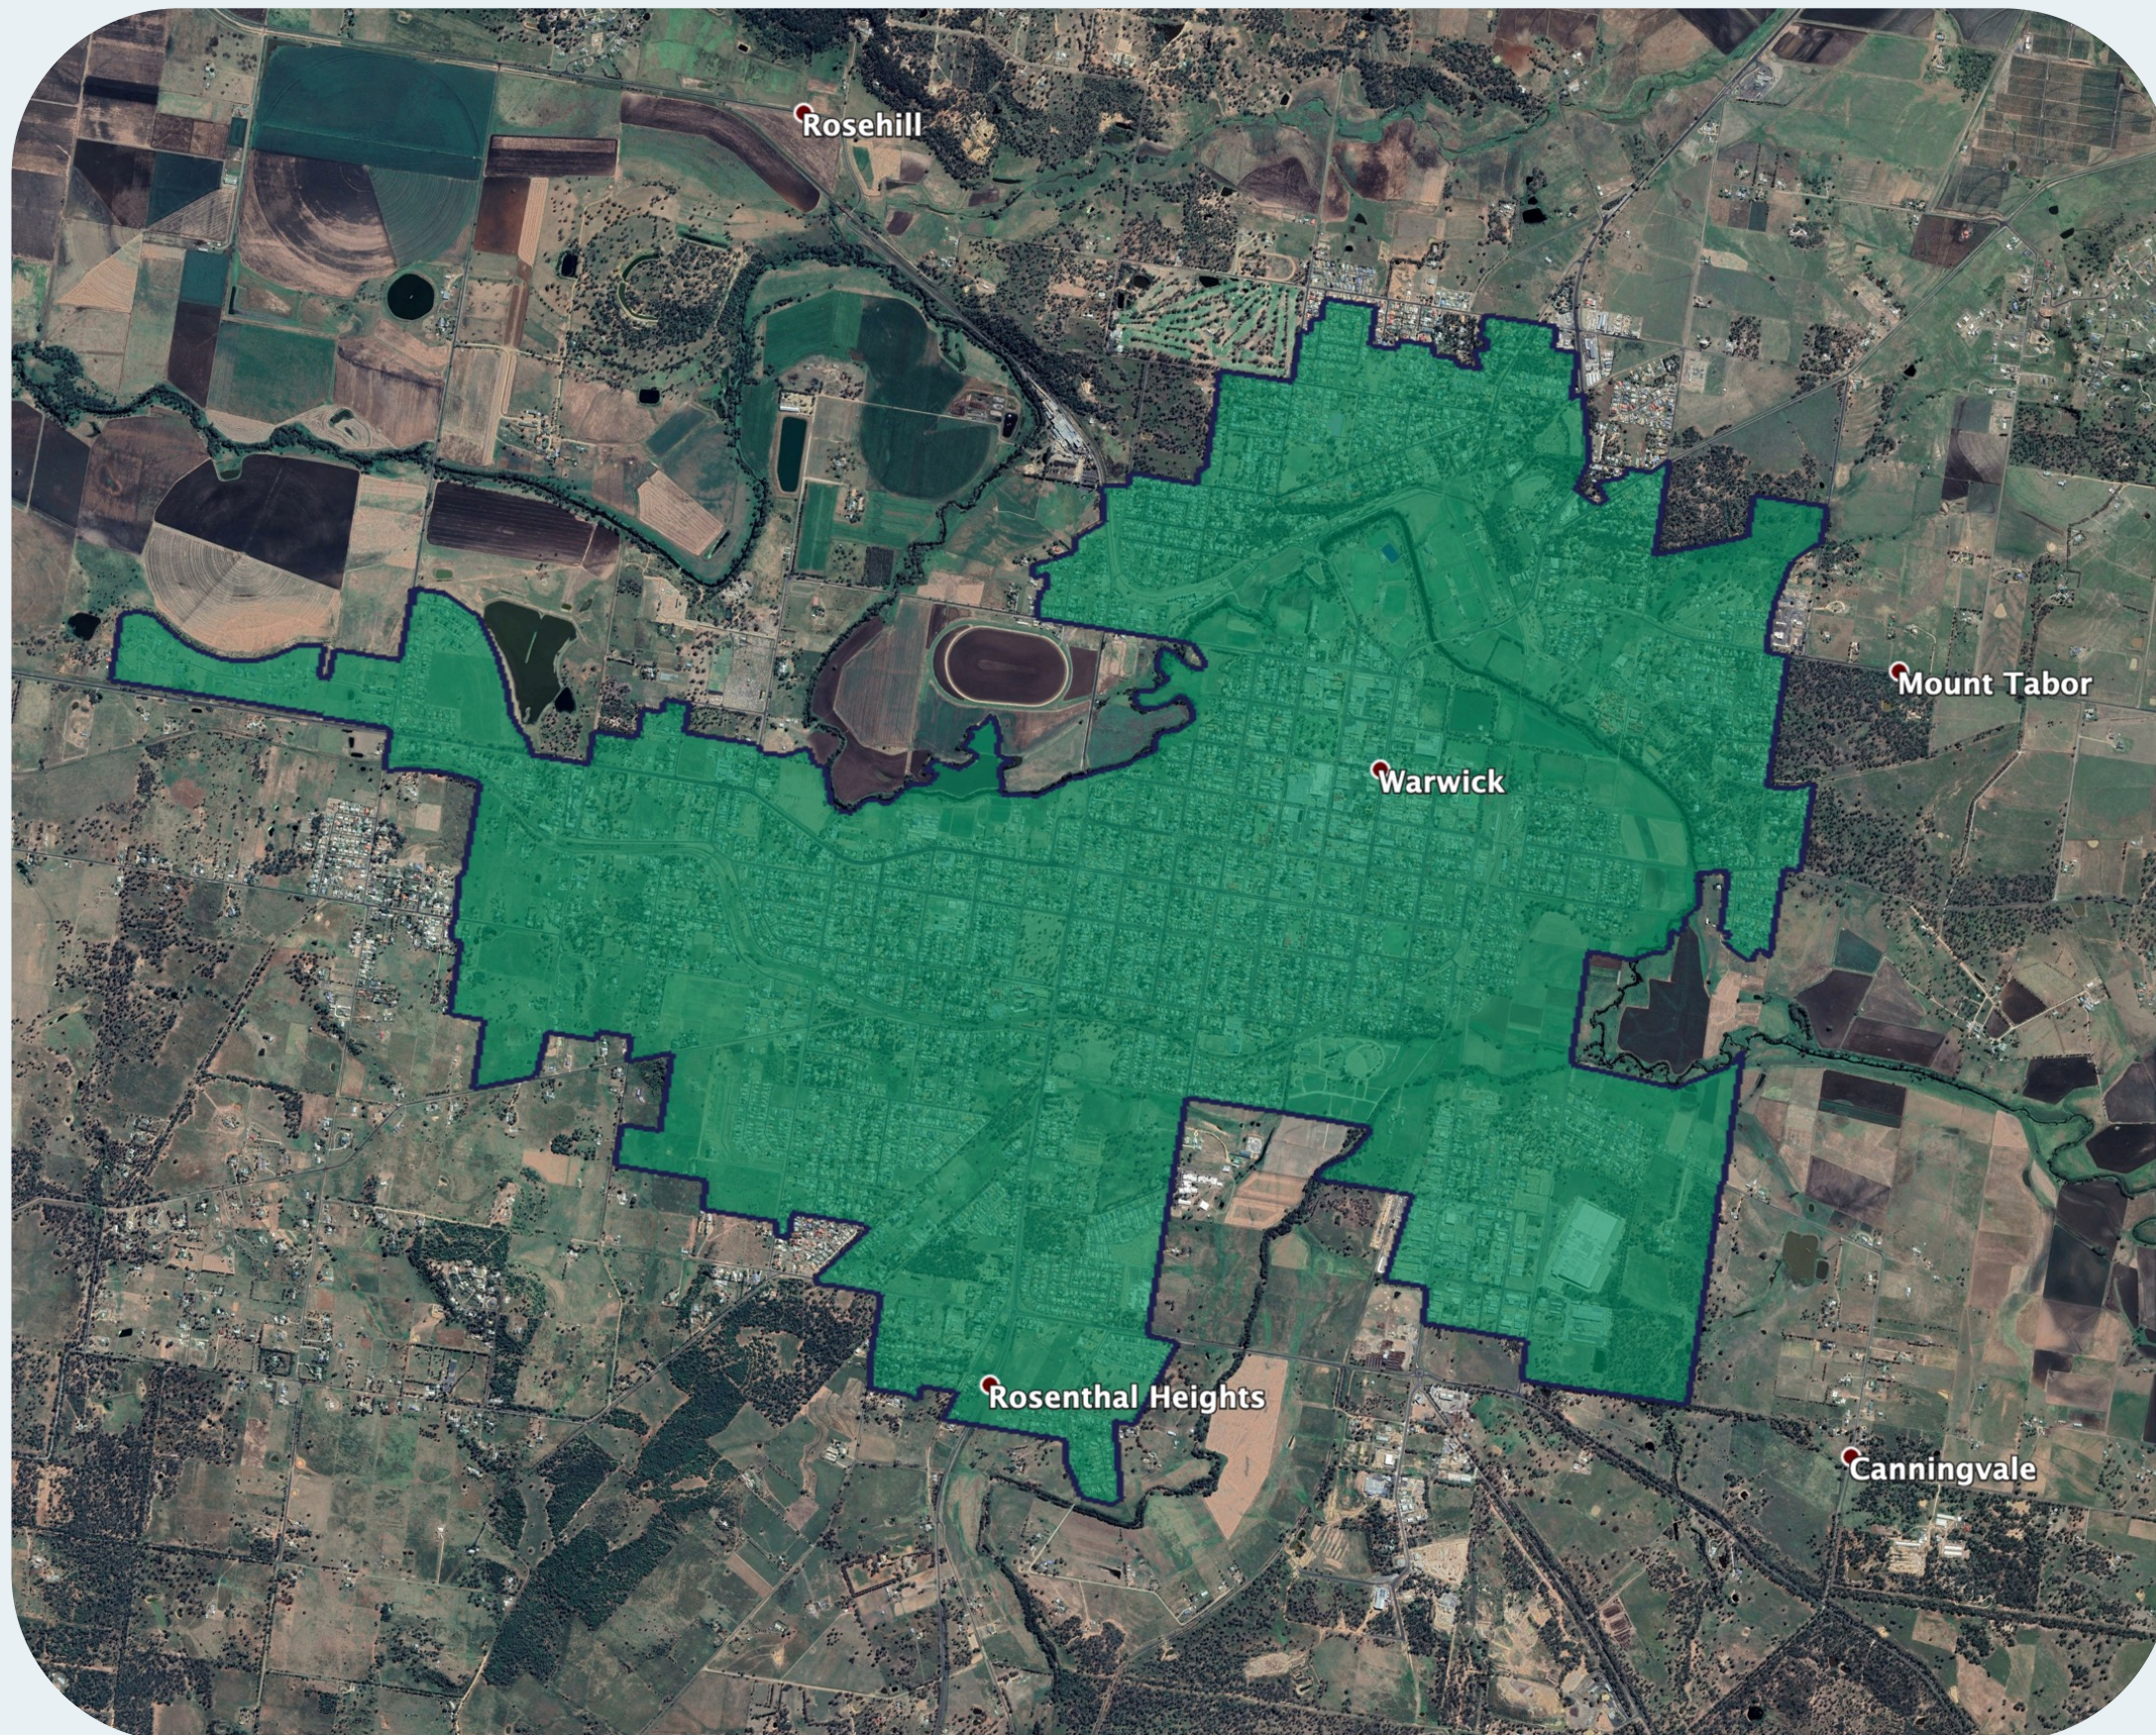

nbn™ Business Fibre Zone indicative map – Warwick and surrounds

The nbn™ Business Fibre Initiative is available to businesses right across the country.

The area highlighted on this map, is part of an nbn™ Business Fibre Zone that is eligible for business nbn™ Enterprise Ethernet.

To find out more about the Fibre Initiative contact your service provider, or visit: nbn.com.au/businessfibre

Key

-  nbn™ Business Fibre Zone
-  Adjacent/nearby nbn™ Business Fibre Zone (where relevant)