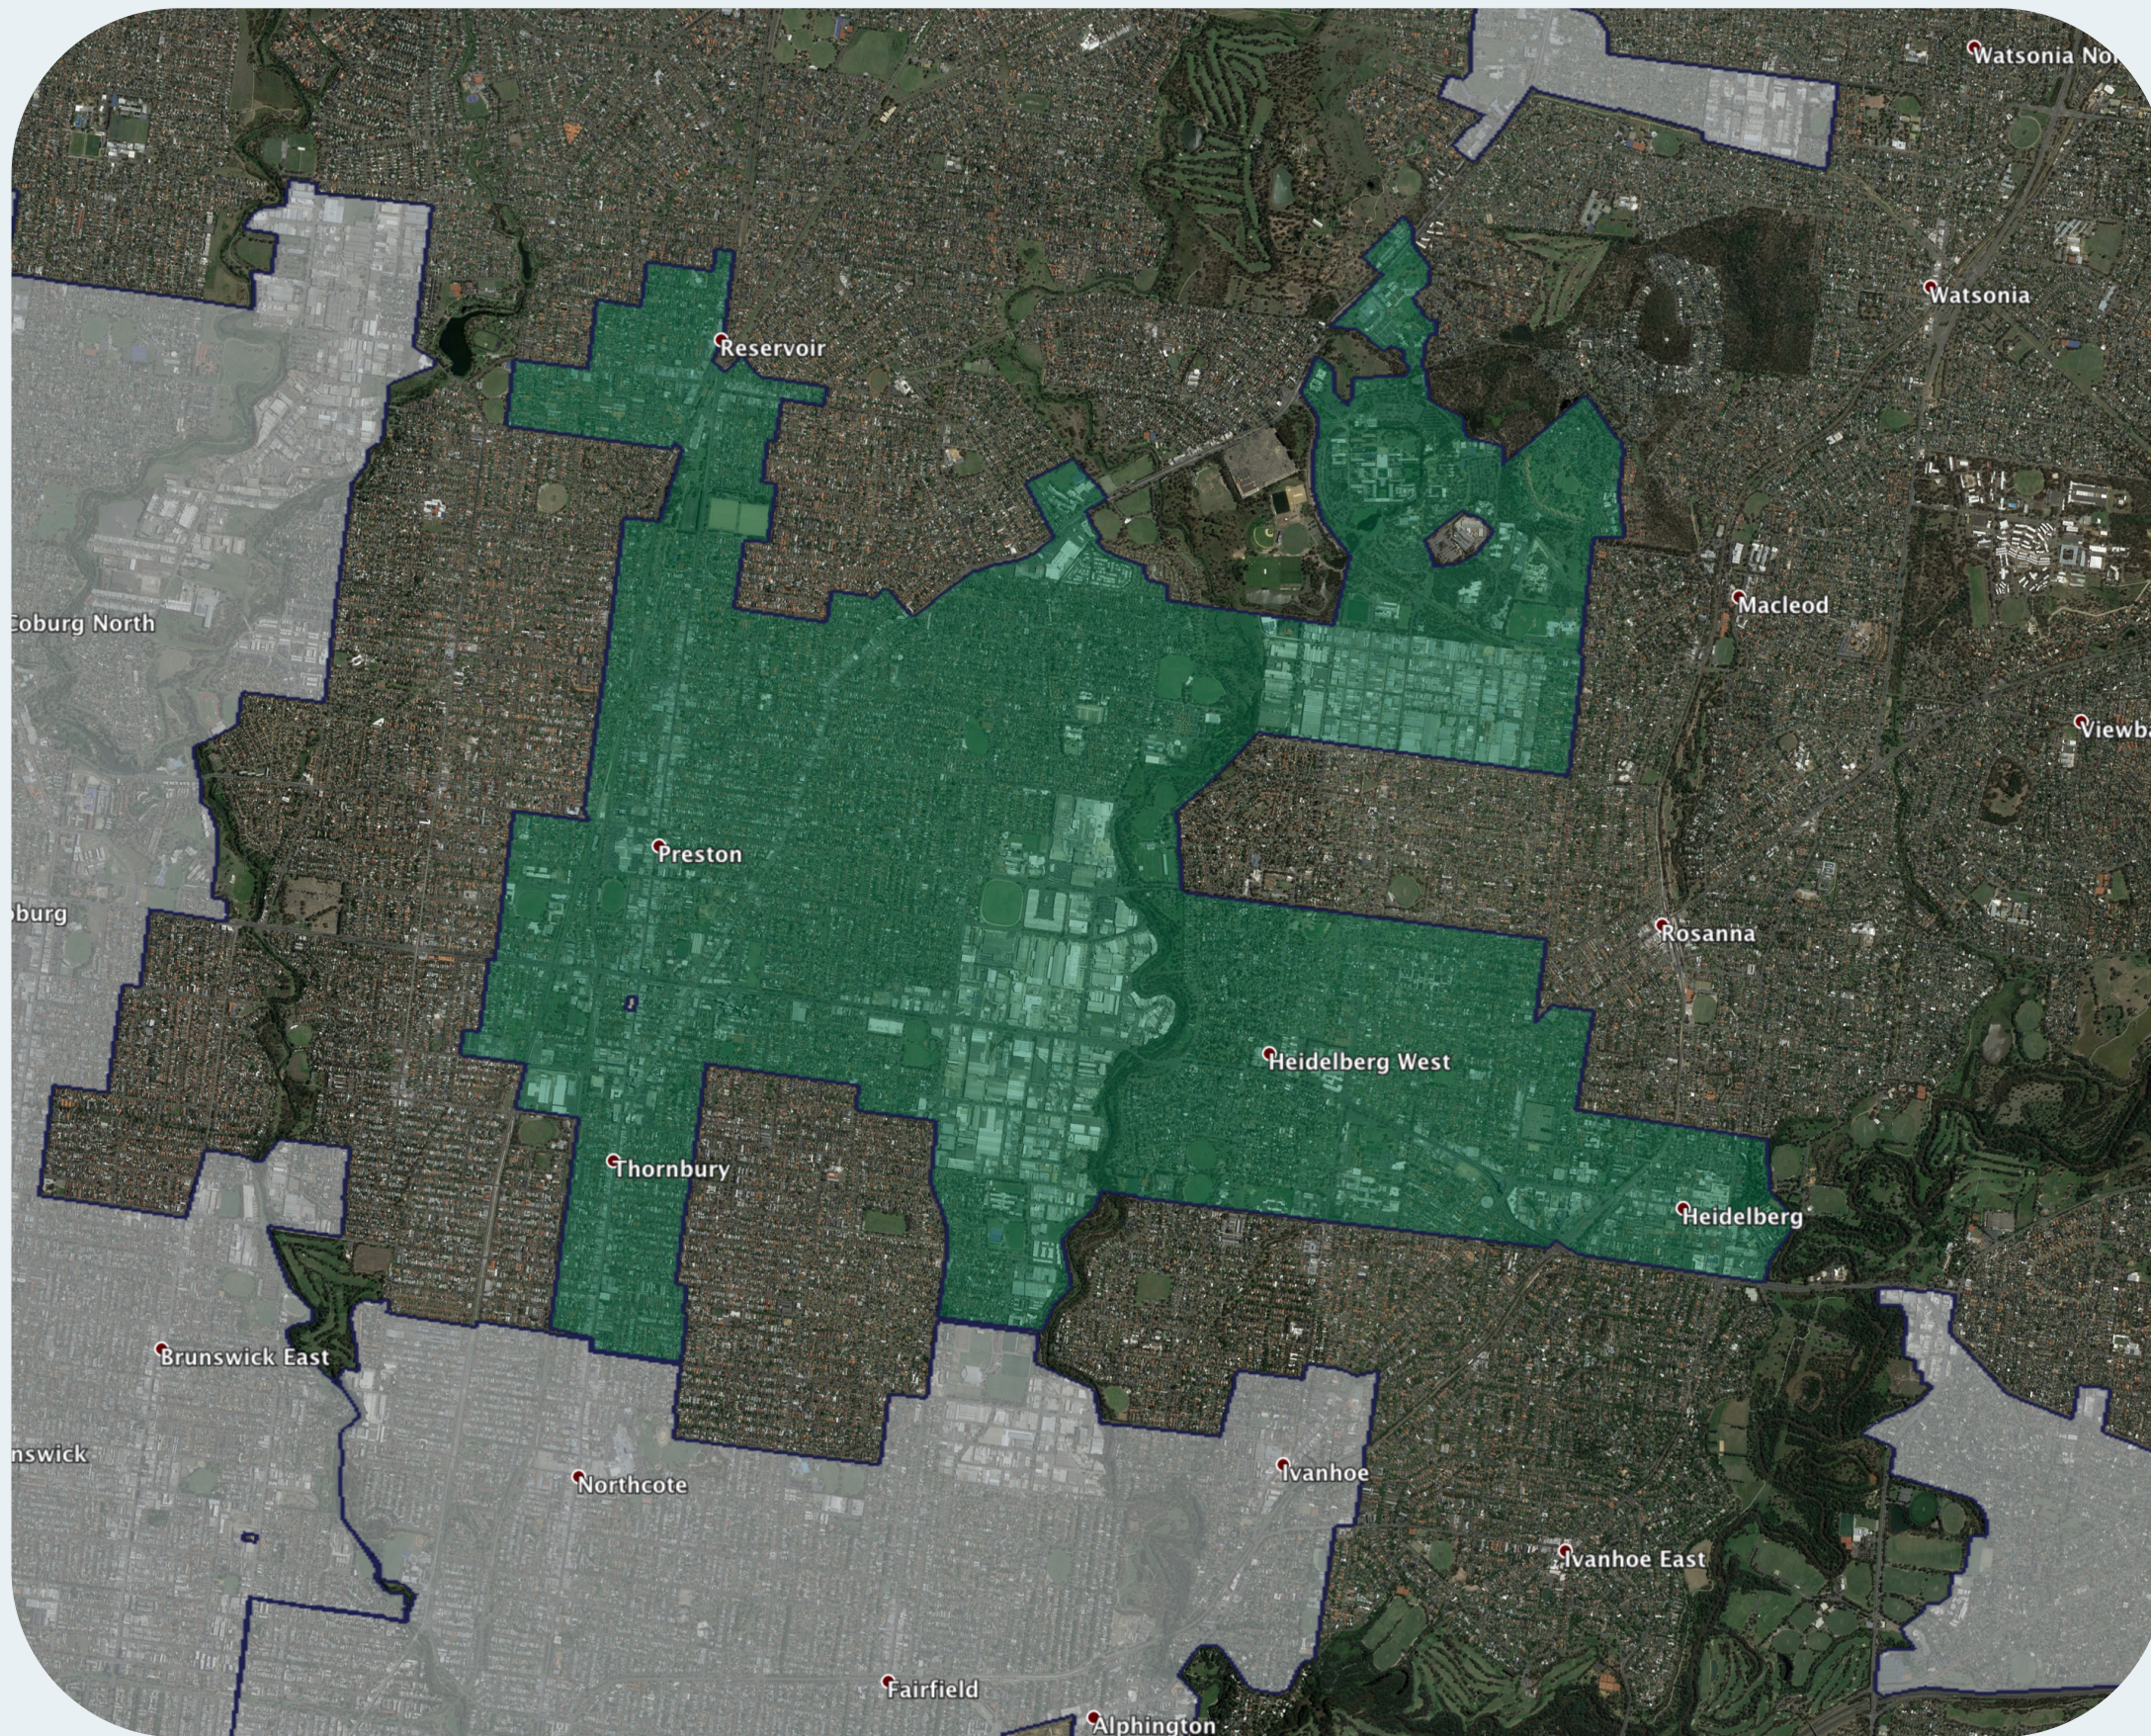

# nbn™ Business Fibre Zone indicative map – Preston - Heidelberg and surrounds

The nbn™ Business Fibre Initiative is available to businesses right across the country.

The areas highlighted on this map, are part of an nbn™ Business Fibre Zone that is eligible for business nbn™ Enterprise Ethernet.

## Key

-  nbn™ Business Fibre Zone
-  Adjacent/nearby nbn™ Business Fibre Zone (where relevant)