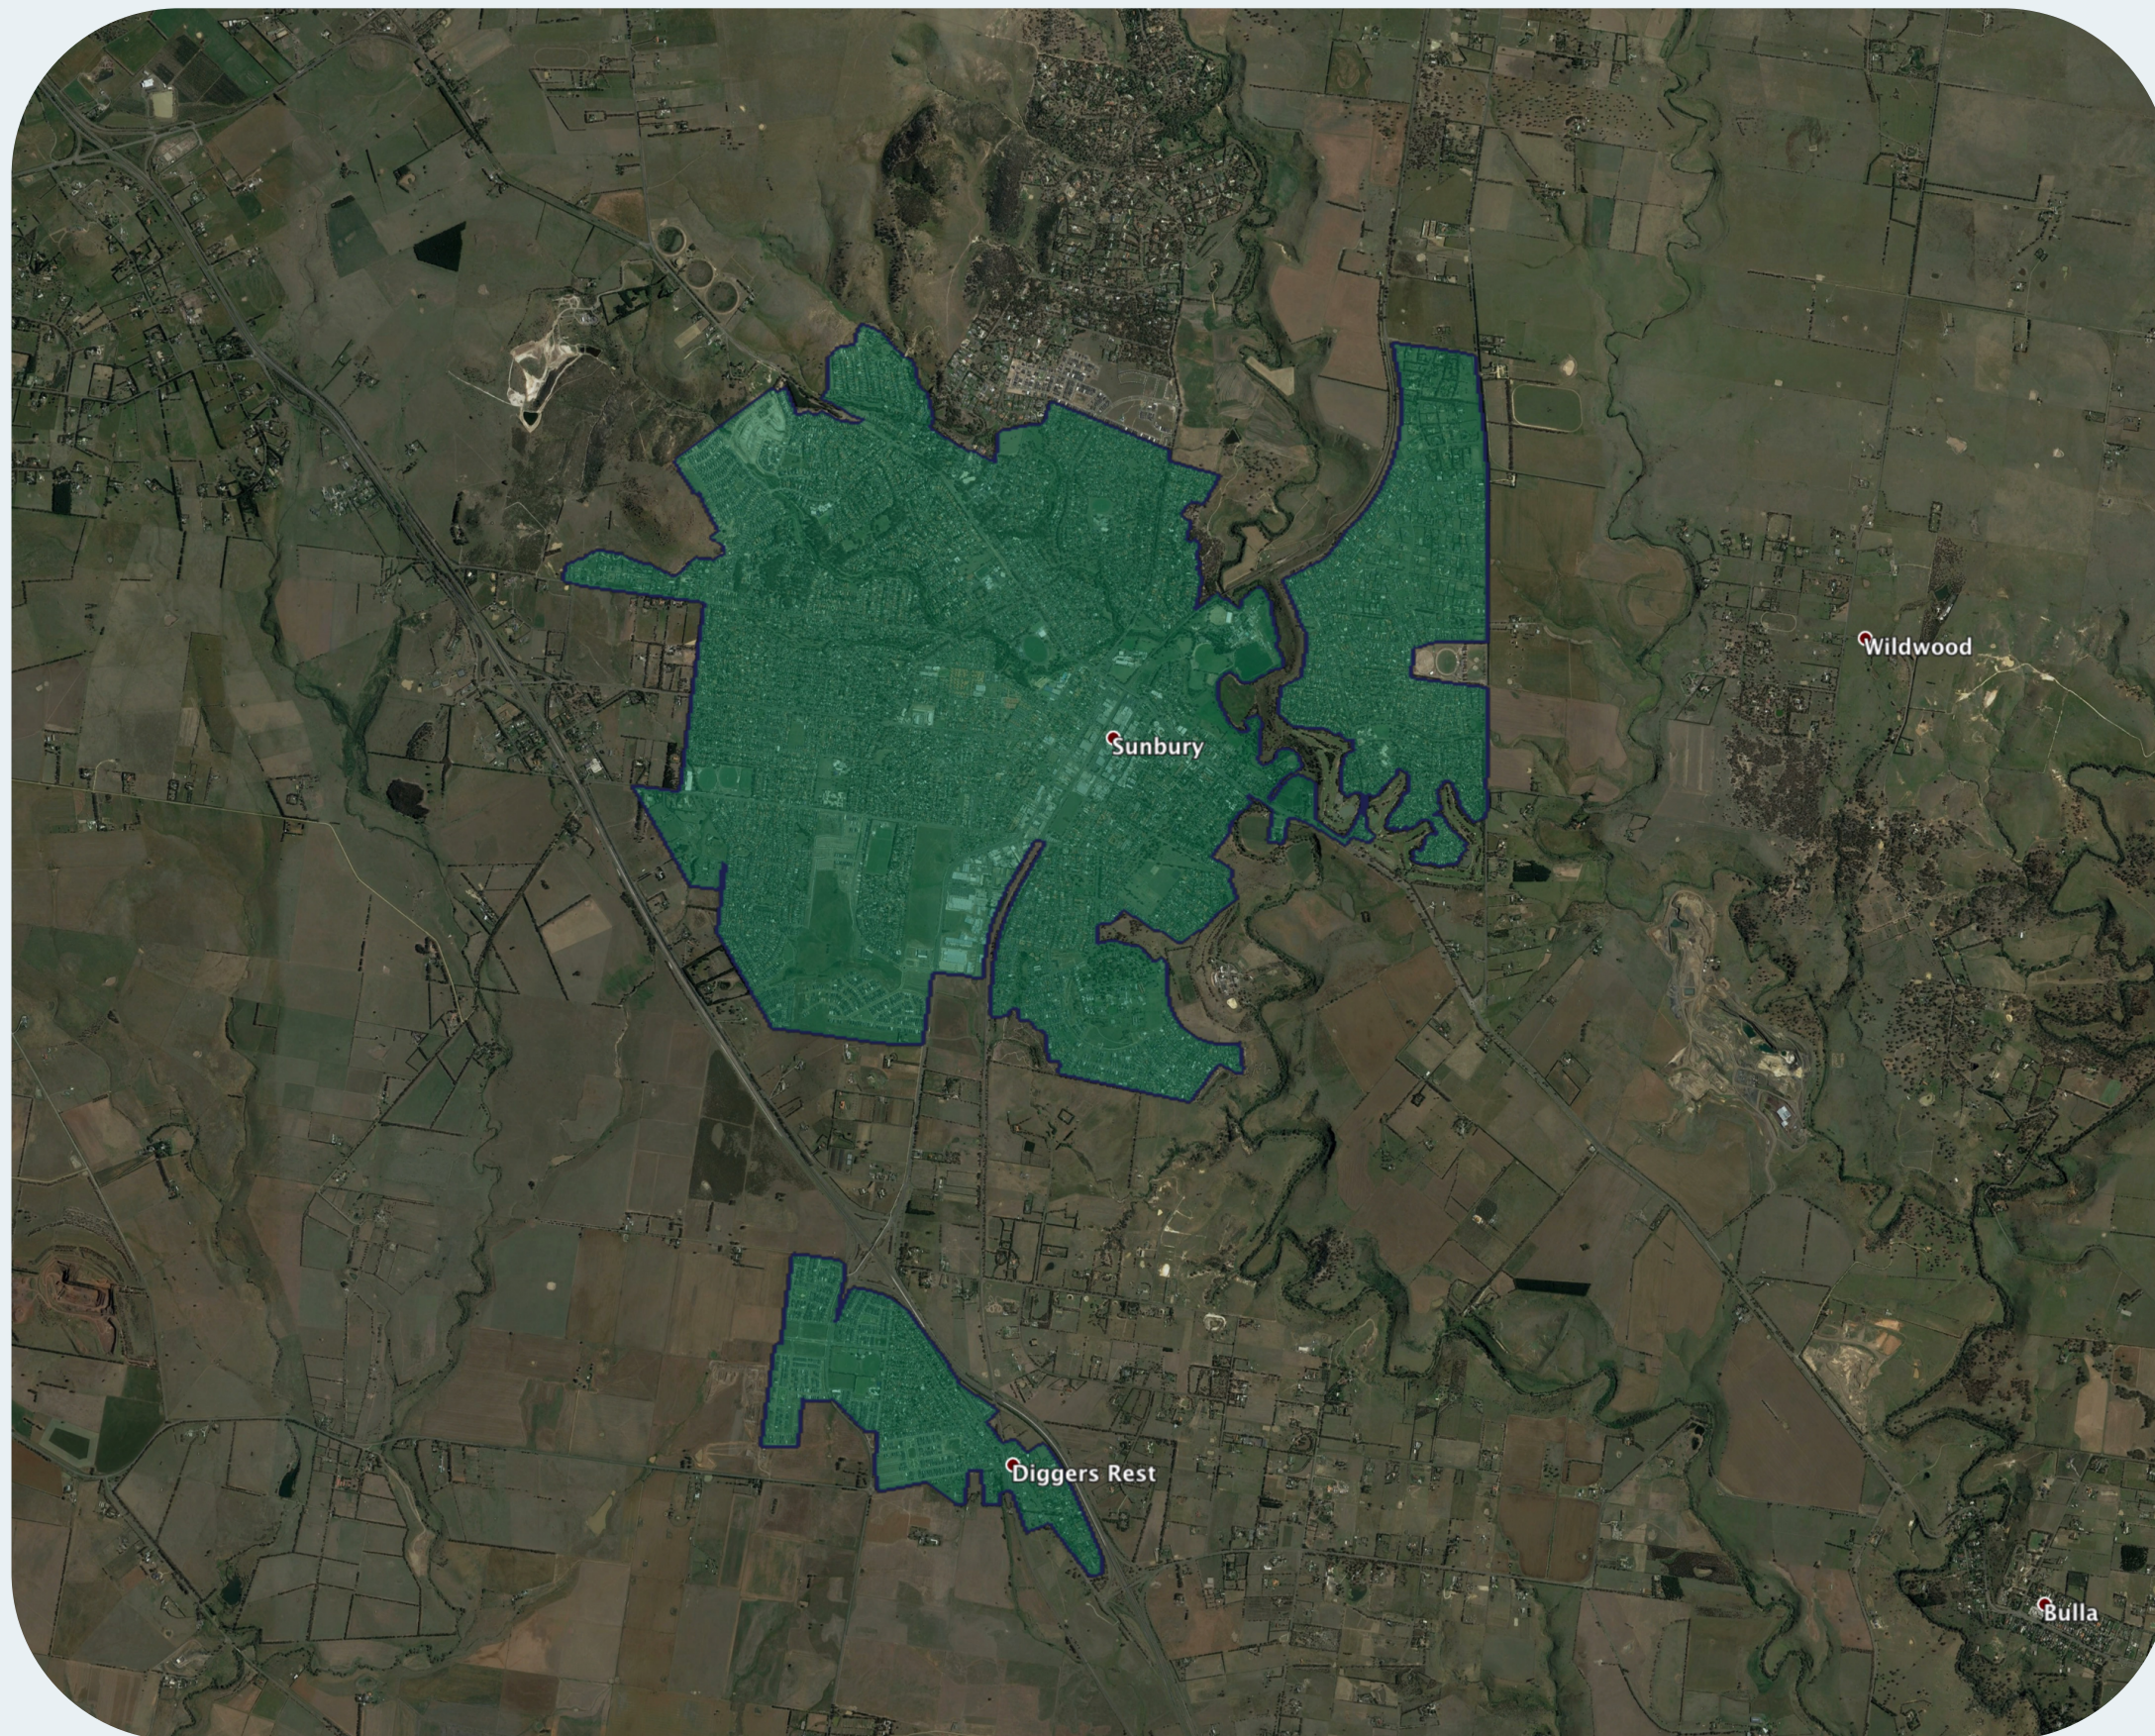

# nbn™ Business Fibre Zone indicative map – Sunbury and surrounds

The nbn™ Business Fibre Initiative is available to businesses right across the country.

The areas highlighted on this map, are part of an nbn™ Business Fibre Zone that is eligible for business nbn™ Enterprise Ethernet.

## Key

-  nbn™ Business Fibre Zone
-  Adjacent/nearby nbn™ Business Fibre Zone (where relevant)