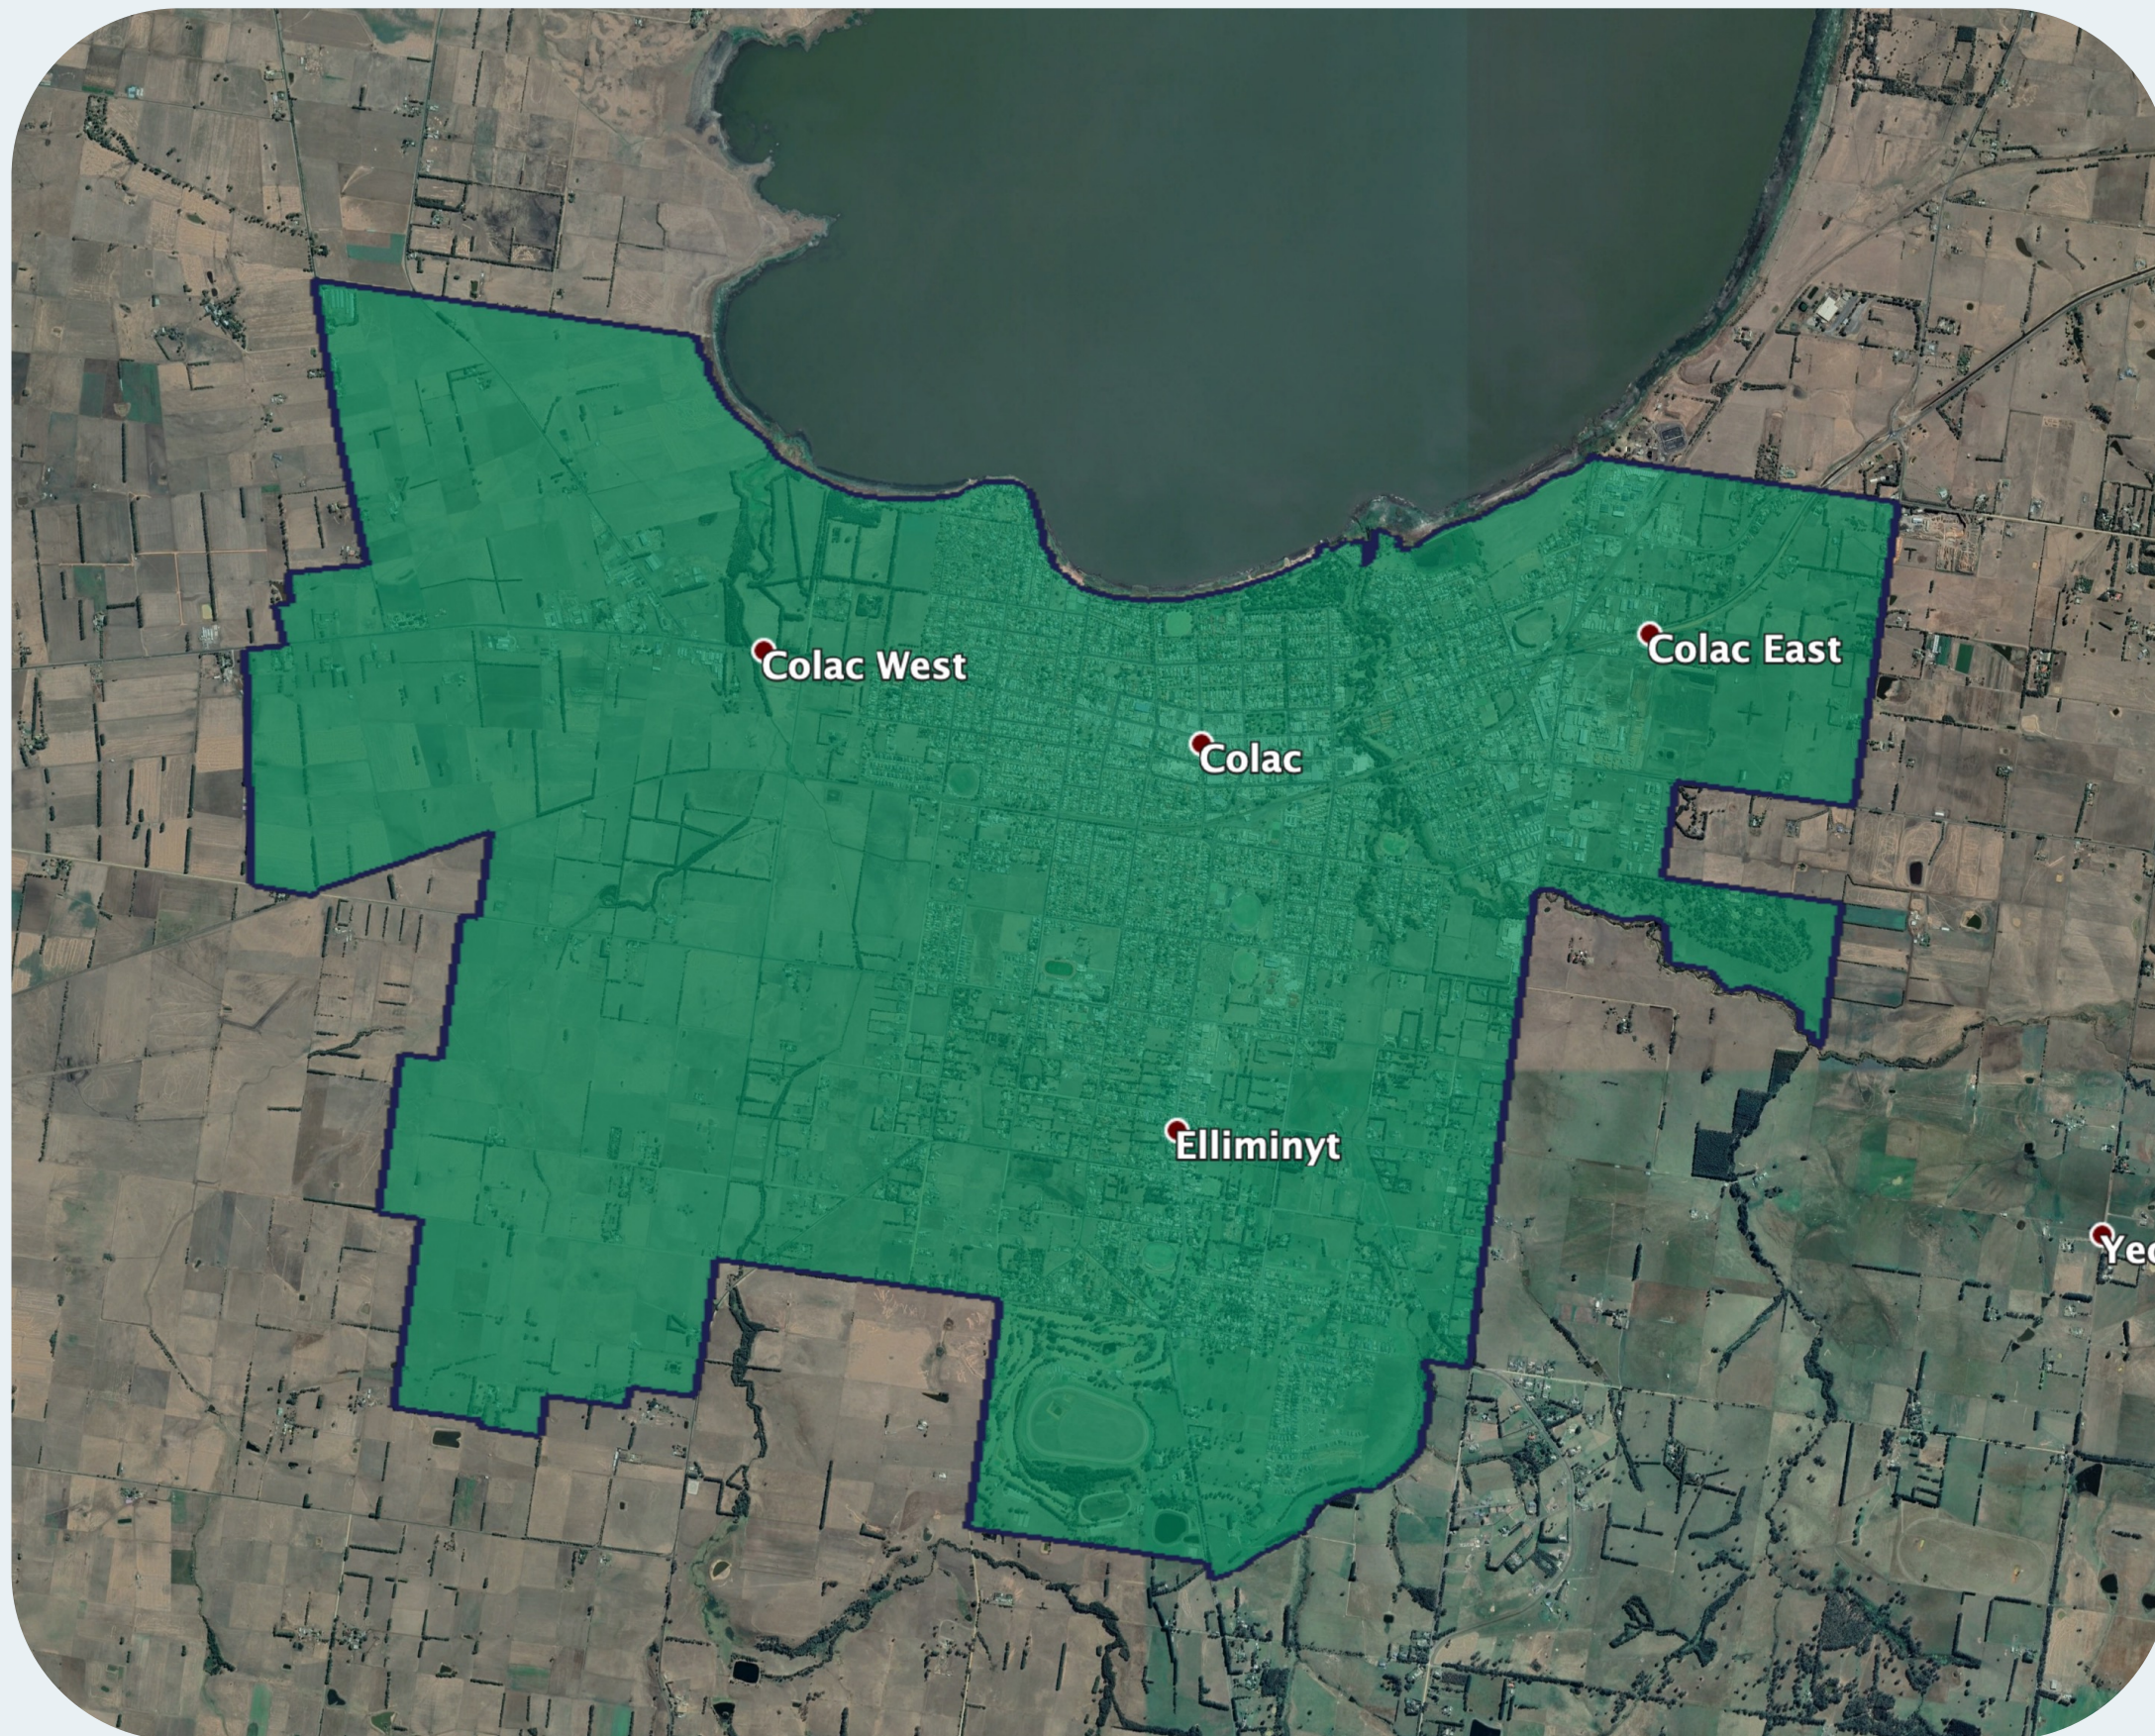

# nbn™ Business Fibre Zone indicative map – Colac and surrounds

The nbn™ Business Fibre Initiative is available to businesses right across the country.

The area highlighted on this map, is part of an nbn™ Business Fibre Zone that is eligible for business nbn™ Enterprise Ethernet.

## Key

-  nbn™ Business Fibre Zone
-  Adjacent/nearby nbn™ Business Fibre Zone (where relevant)