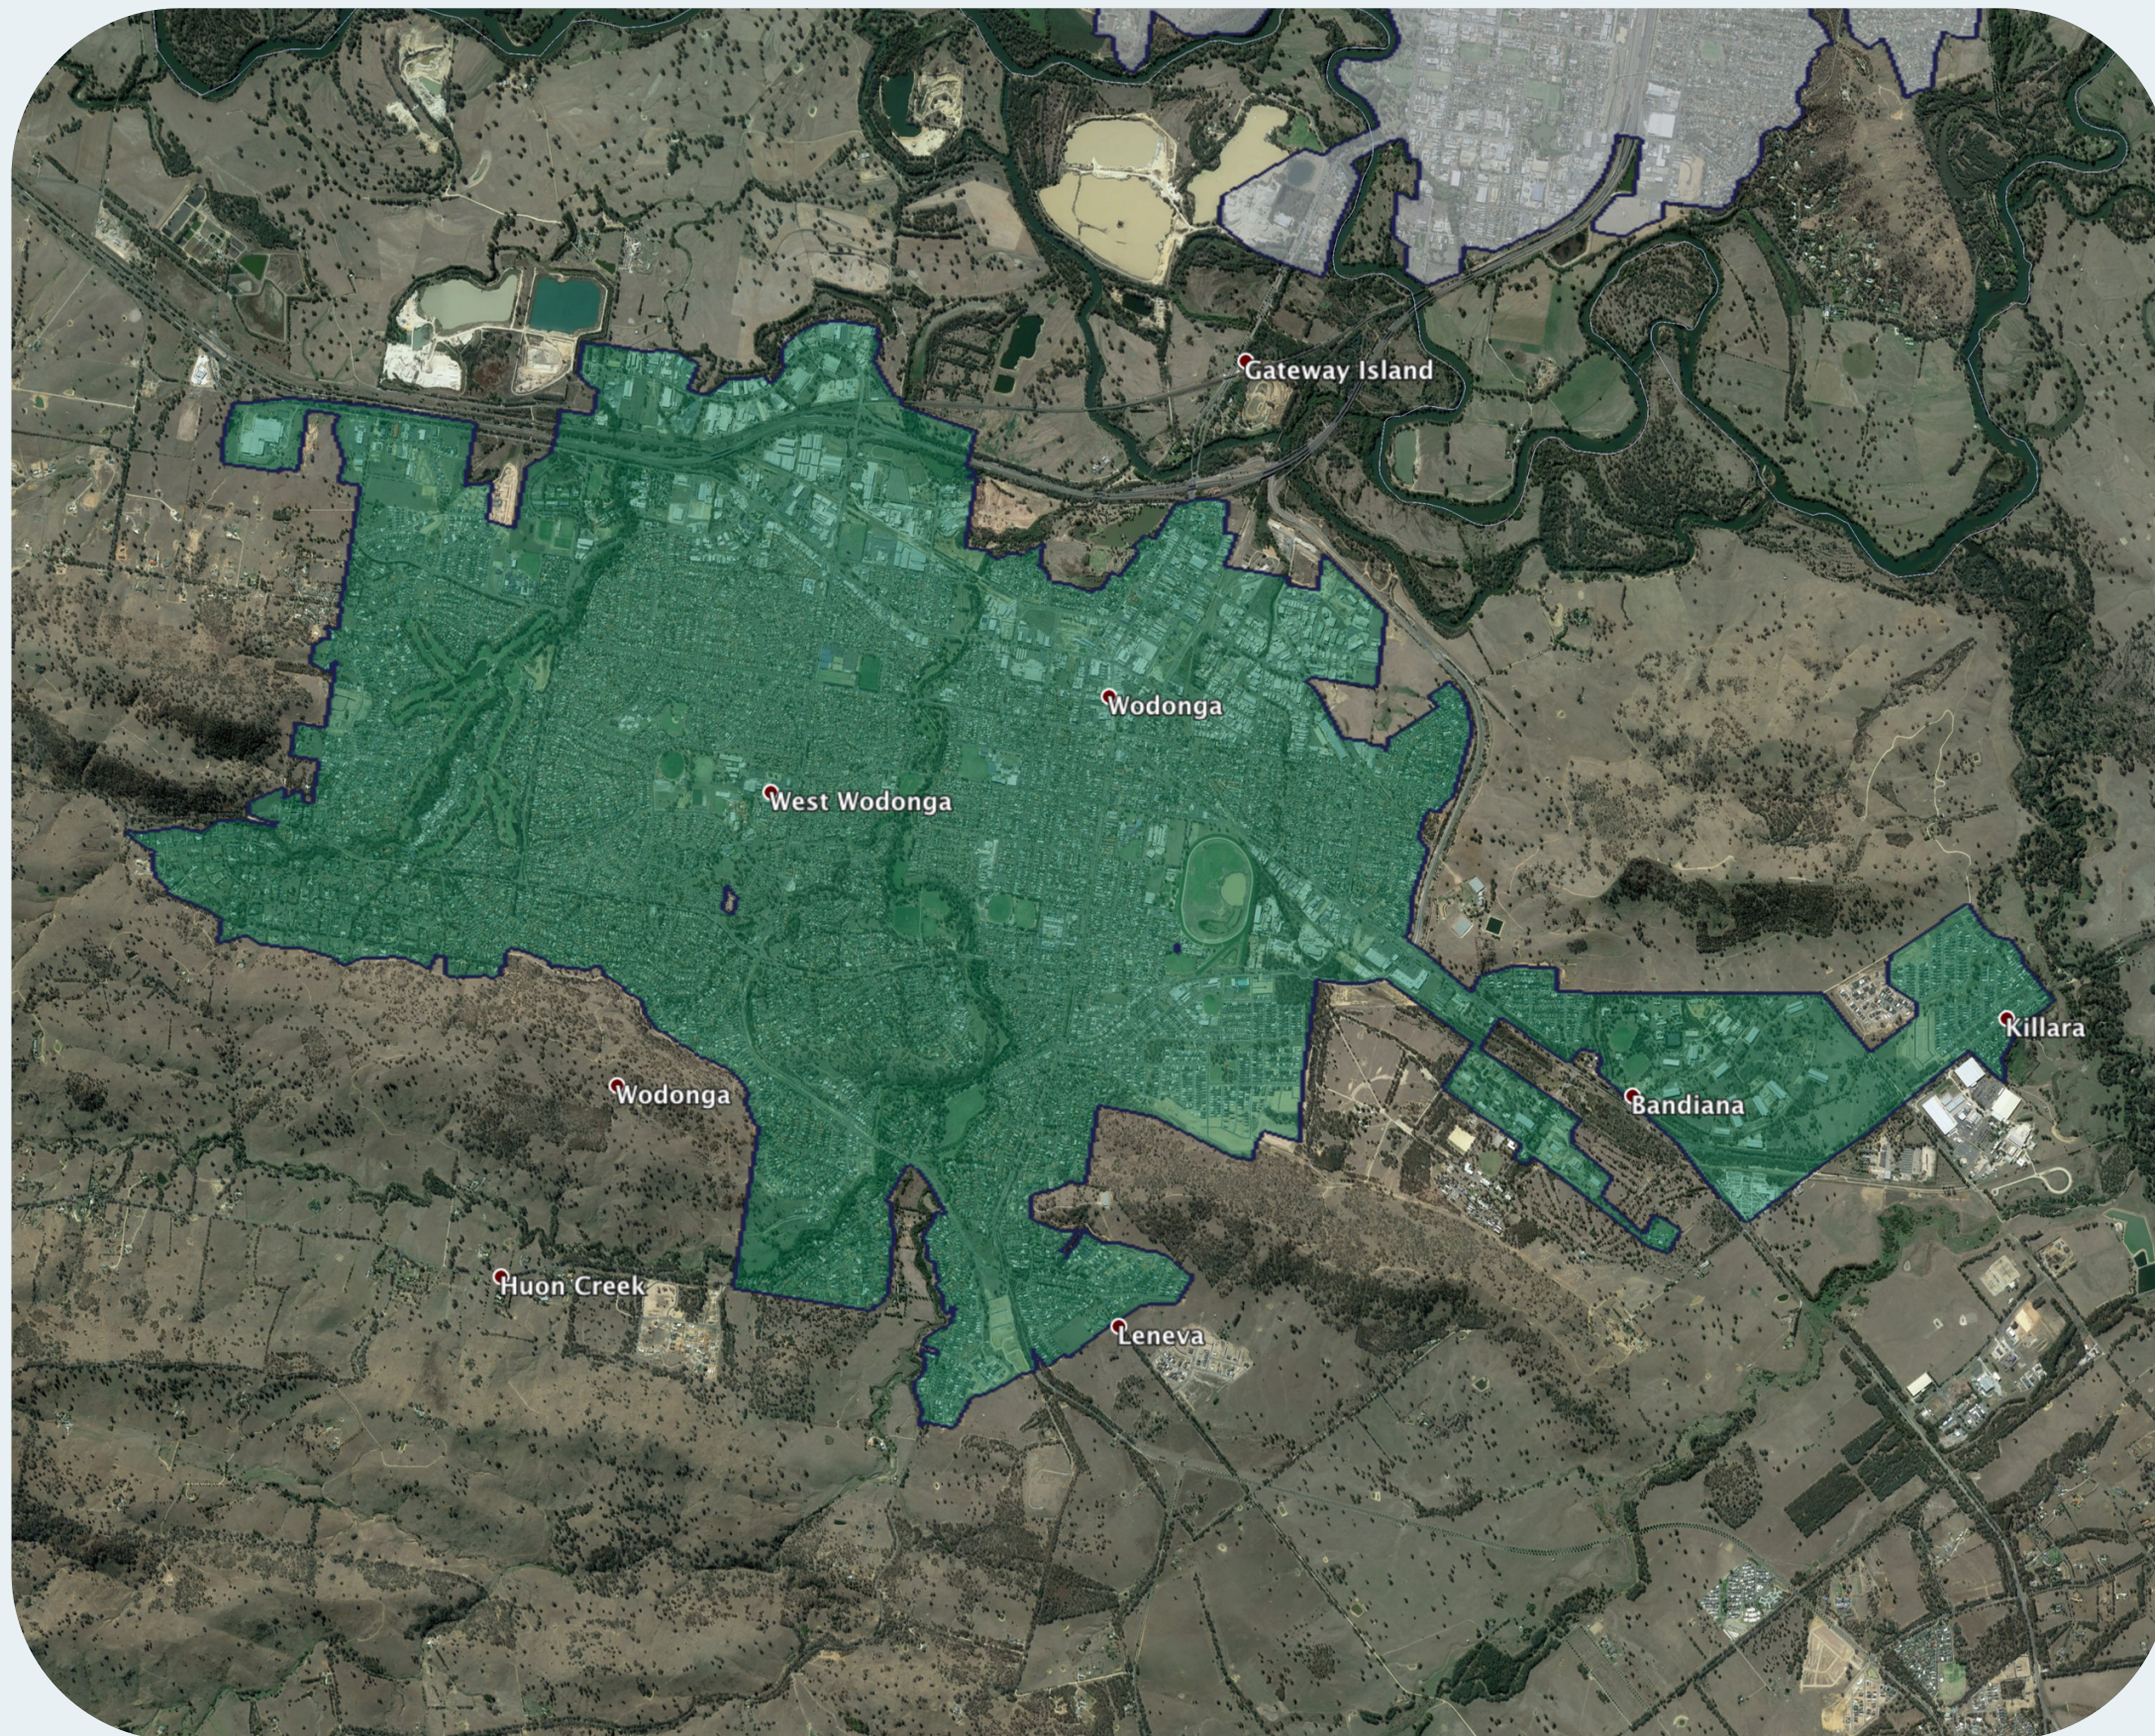

nbn™ Business Fibre Zone indicative map – Wodonga and surrounds

The nbn™ Business Fibre Initiative is available to businesses right across the country.

The areas highlighted on this map, are part of an nbn™ Business Fibre Zone that is eligible for business nbn™ Enterprise Ethernet.

To find out more about the Fibre Initiative contact your service provider, or visit: nbn.com.au/businessfibre

Key

-  nbn™ Business Fibre Zone
-  Adjacent/nearby nbn™ Business Fibre Zone (where relevant)