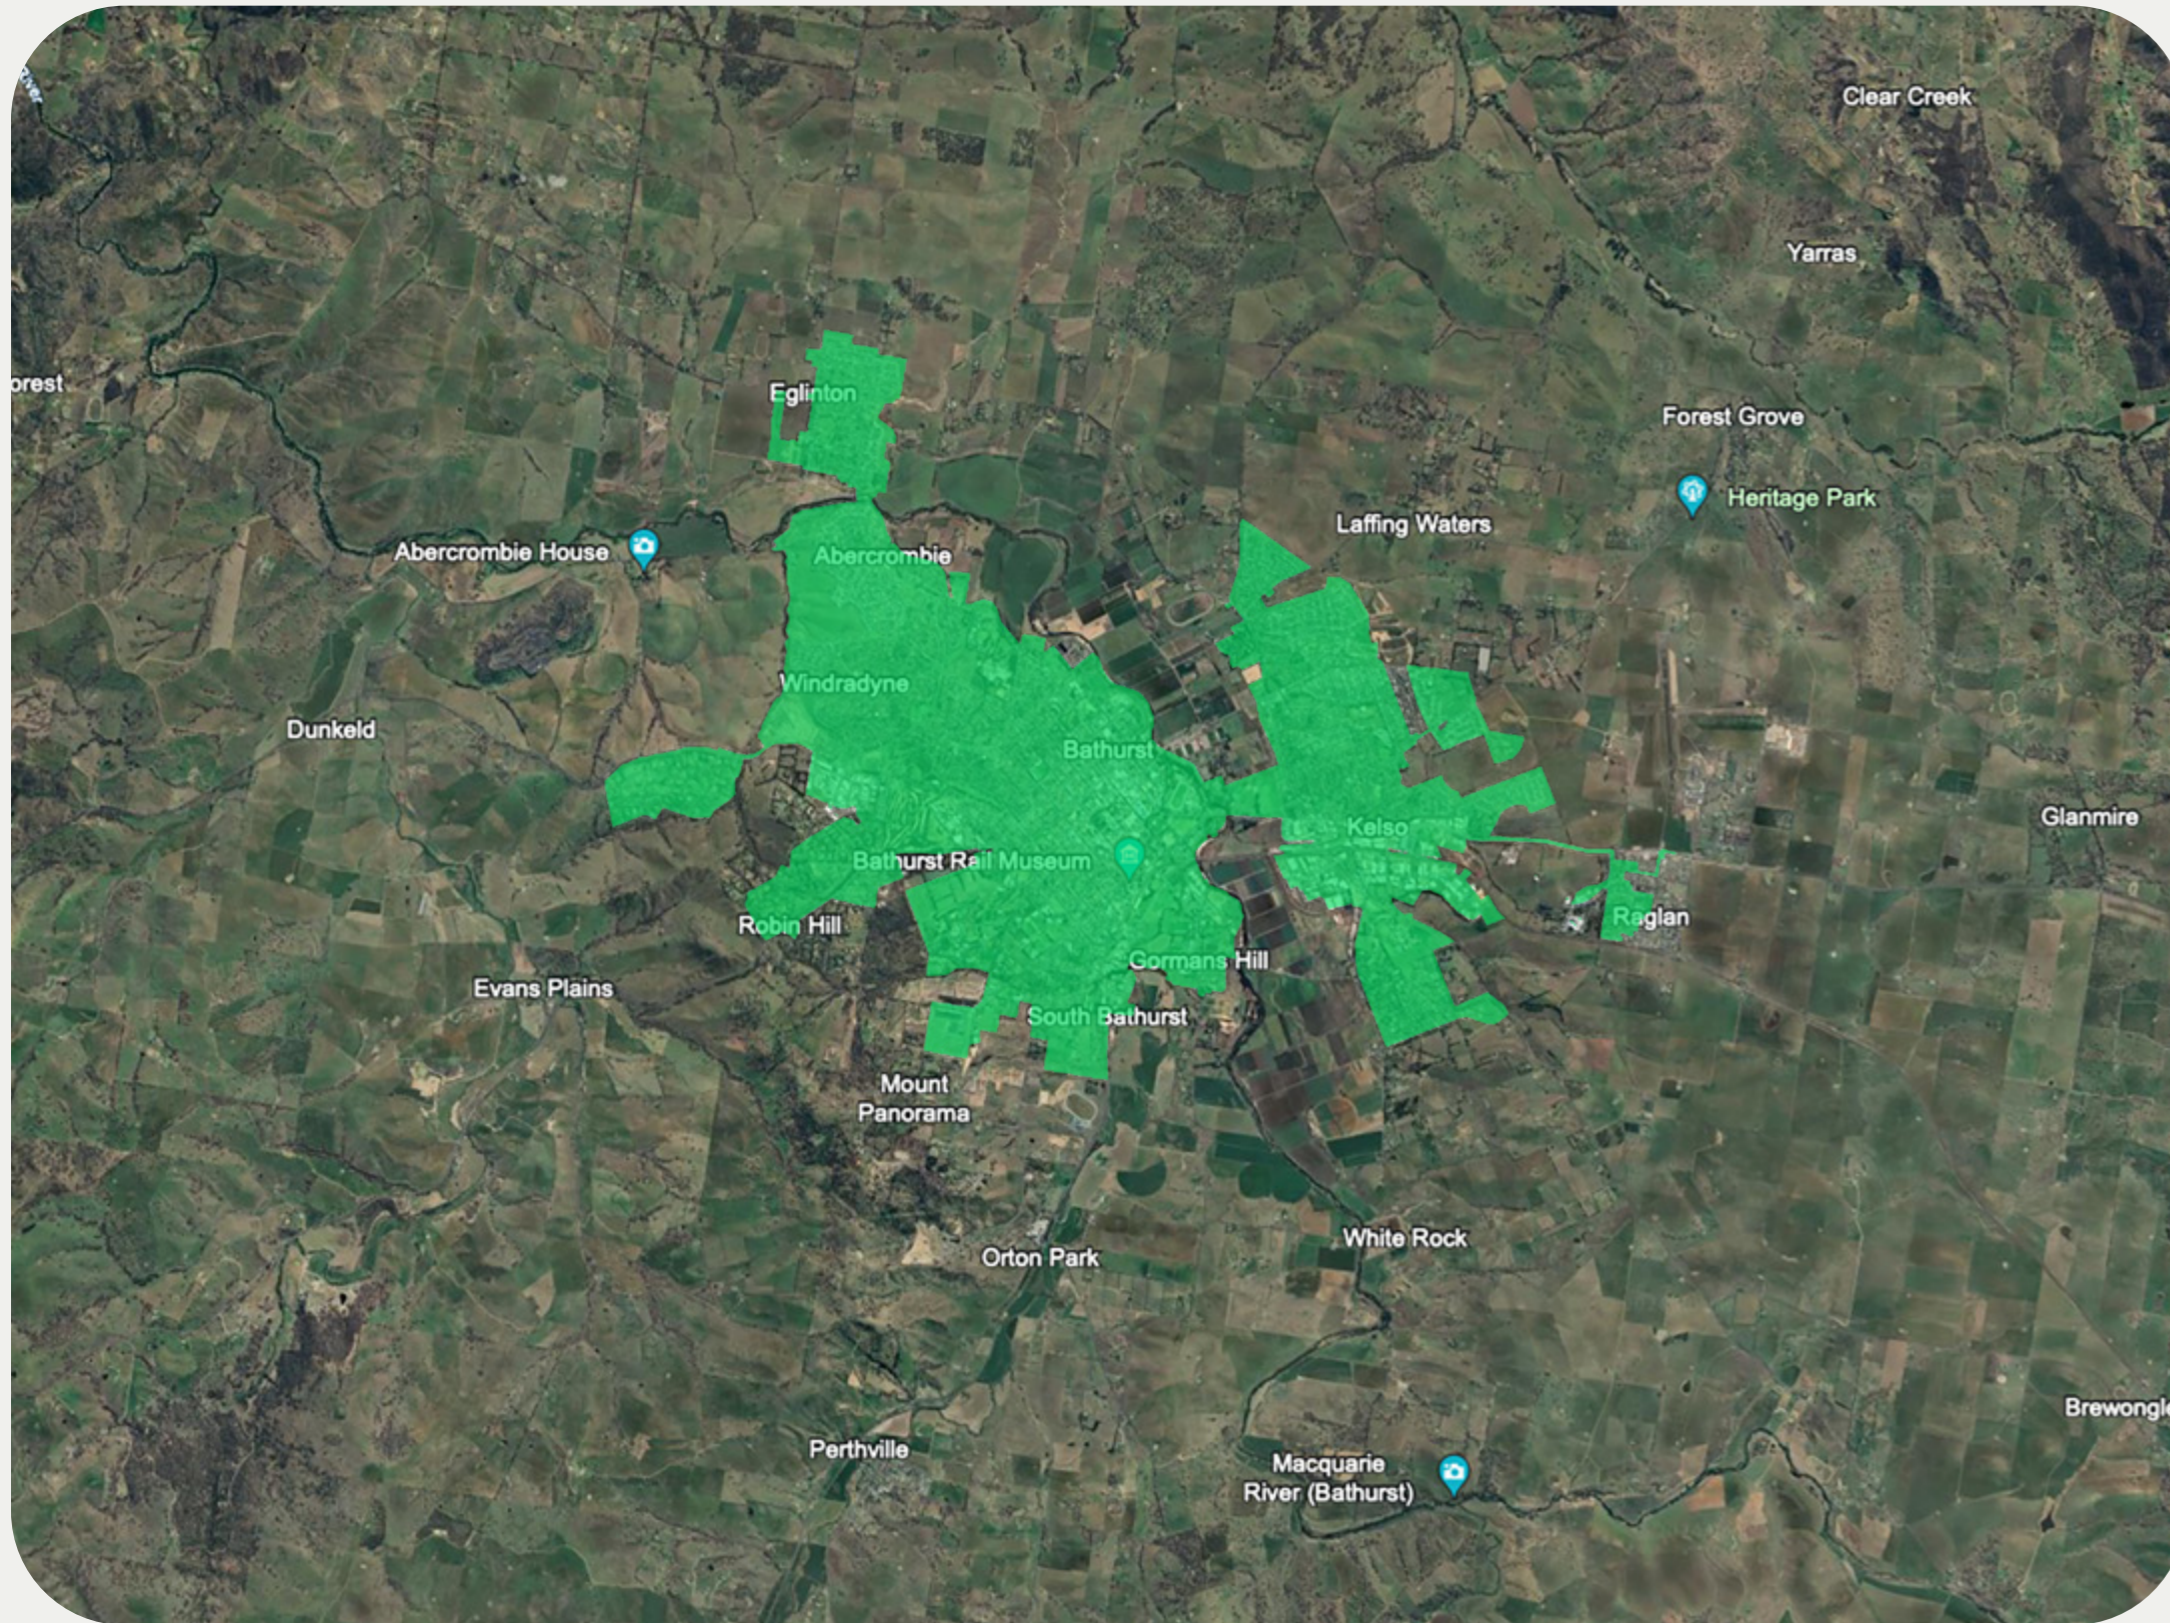

# NBN® BUSINESS FIBRE ZONE INDICATIVE MAP BATHURST AND SURROUNDS

The nbn® Business Fibre Initiative is available to businesses right across the country.

The areas highlighted on this map, are part of an nbn® Business Fibre Zone that is eligible for business nbn® Enterprise Ethernet.

Adjacent or nearby BFZ's may include:

- Bathurst - Airport

To find out more about the Fibre Initiative contact your service provider, or visit: [nbn.com.au/businessfibre](https://nbn.com.au/businessfibre)

## Key

-  nbn® Business Fibre Zone