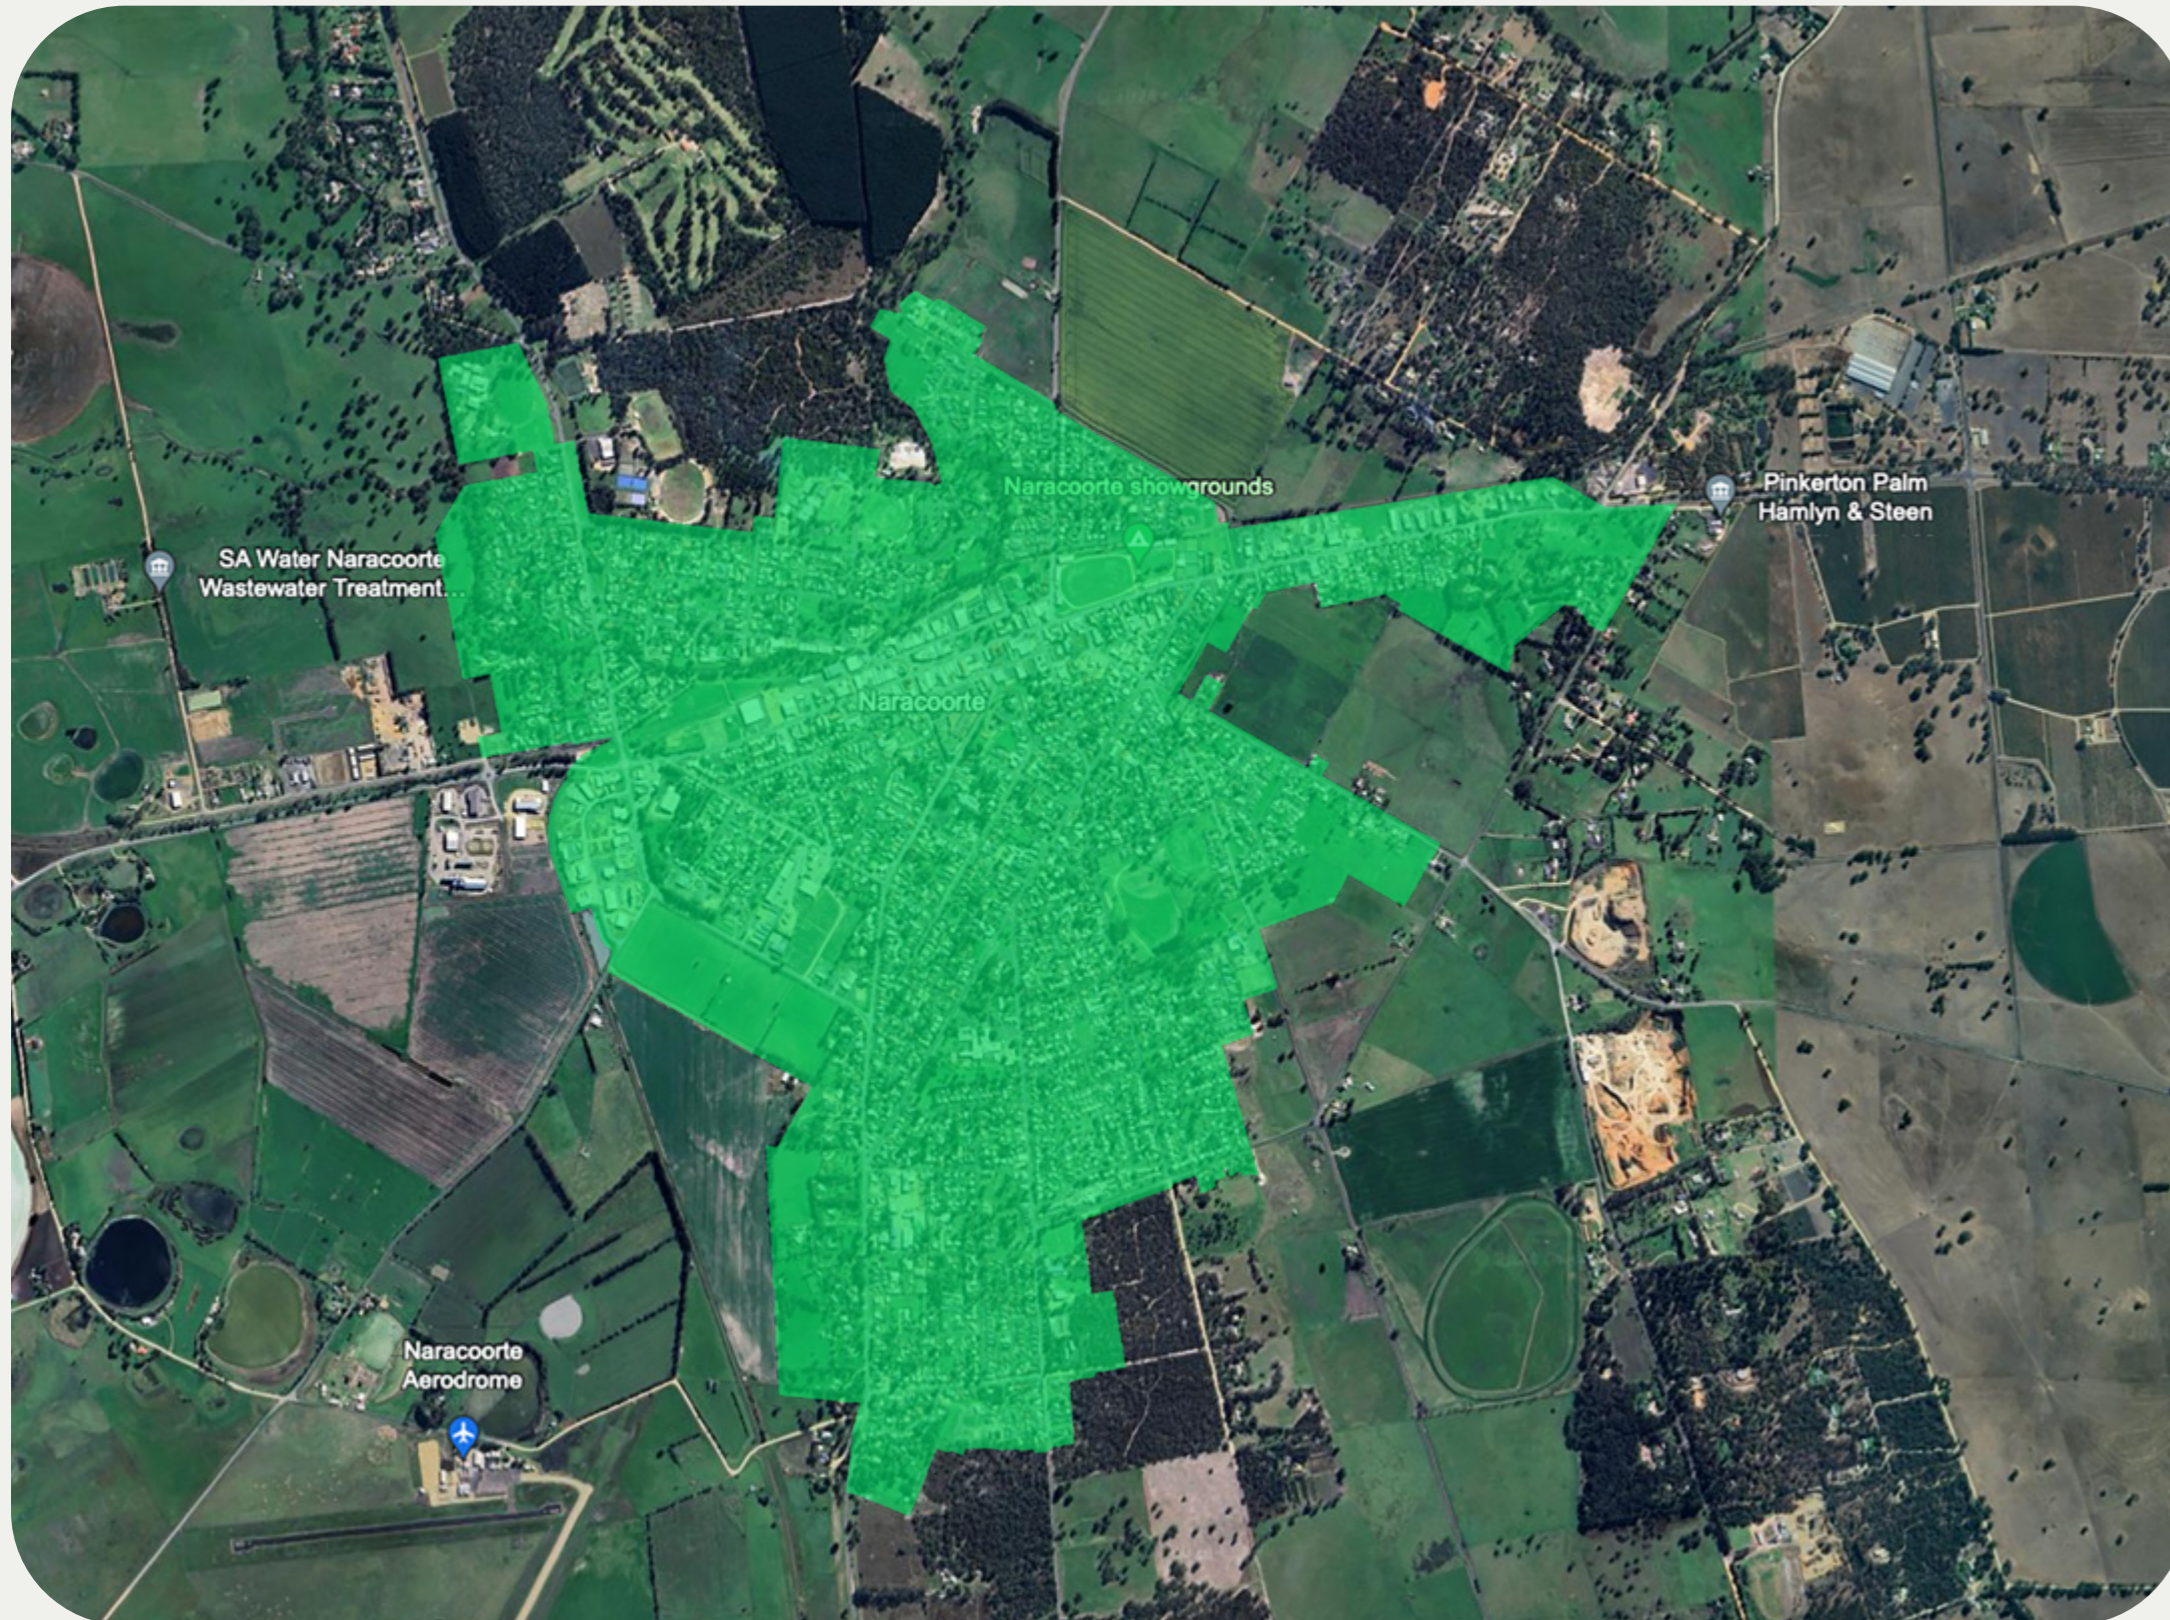

# NBN® BUSINESS FIBRE ZONE INDICATIVE MAP NARACOORTE AND SURROUNDS

The nbn® Business Fibre Initiative is available to businesses right across the country.

The areas highlighted on this map, are part of an nbn® Business Fibre Zone that is eligible for business nbn® Enterprise Ethernet.