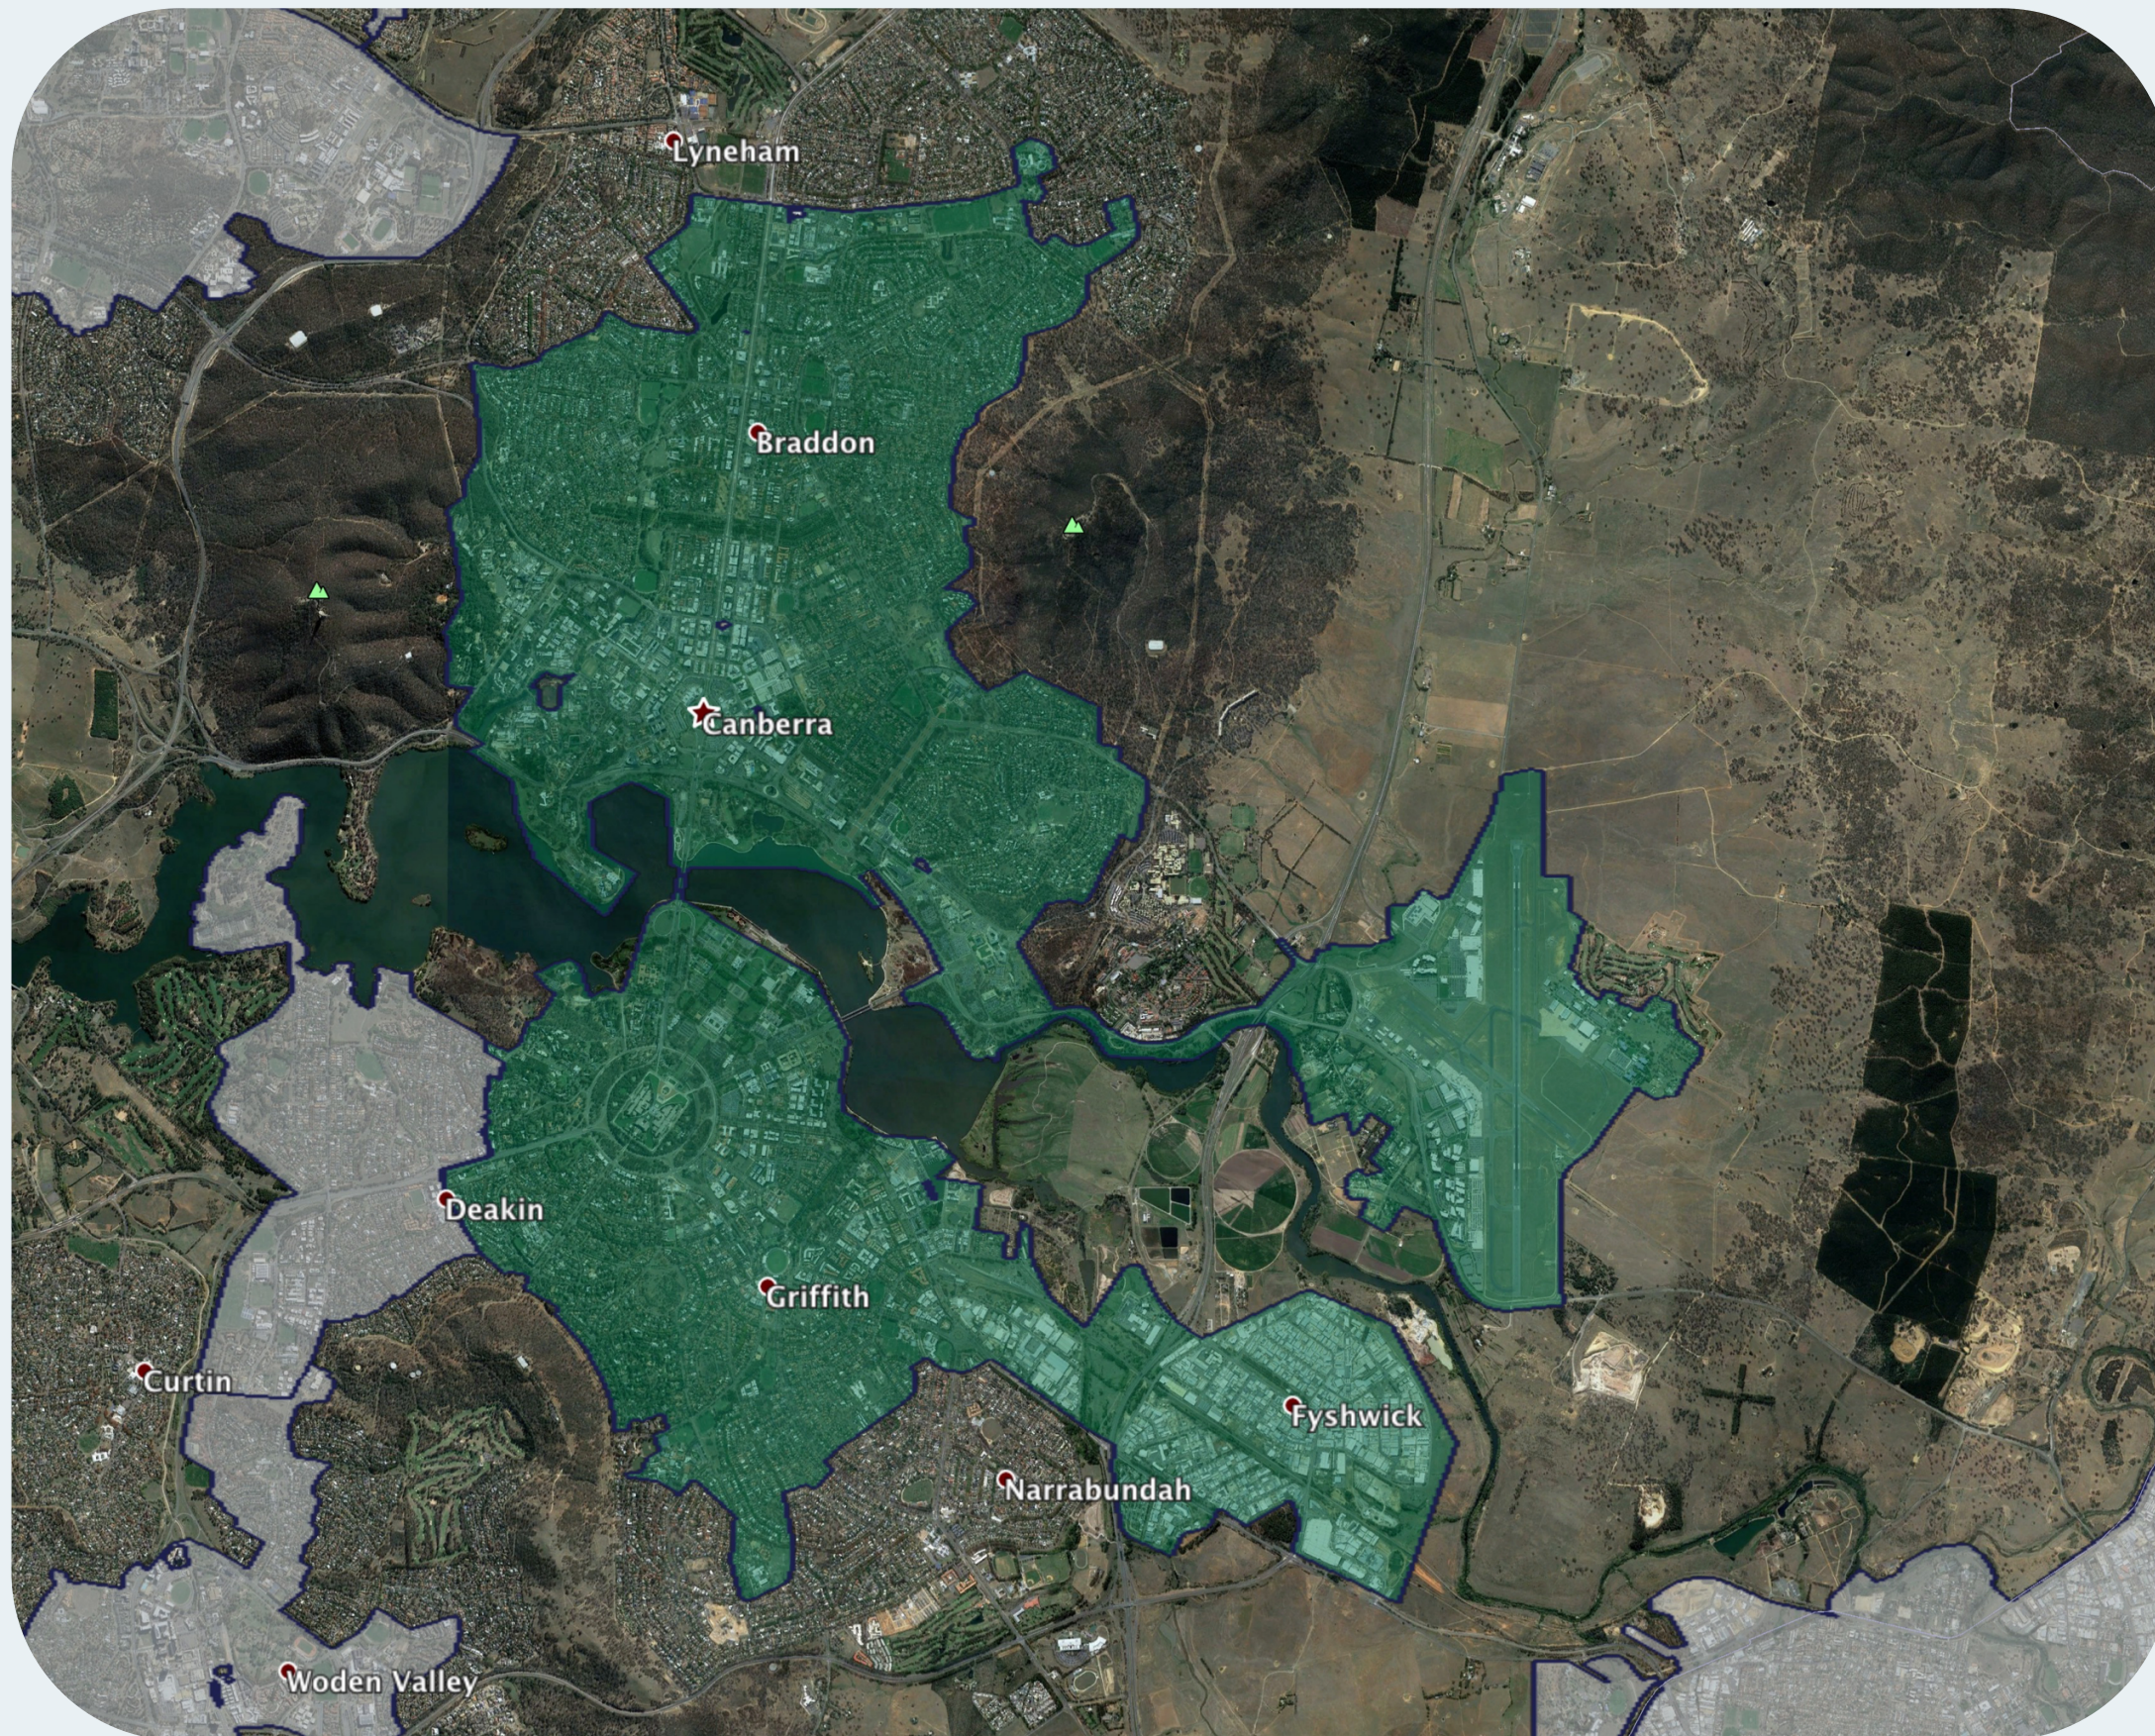

# nbn™ Business Fibre Zone indicative map – Canberra CBD and surrounds

The nbn™ Business Fibre Initiative is available to businesses right across the country.

The areas highlighted on this map, are part of an nbn™ Business Fibre Zone that is eligible for business nbn™ Enterprise Ethernet.

## Key

-  nbn™ Business Fibre Zone
-  Adjacent/nearby nbn™ Business Fibre Zone (where relevant)