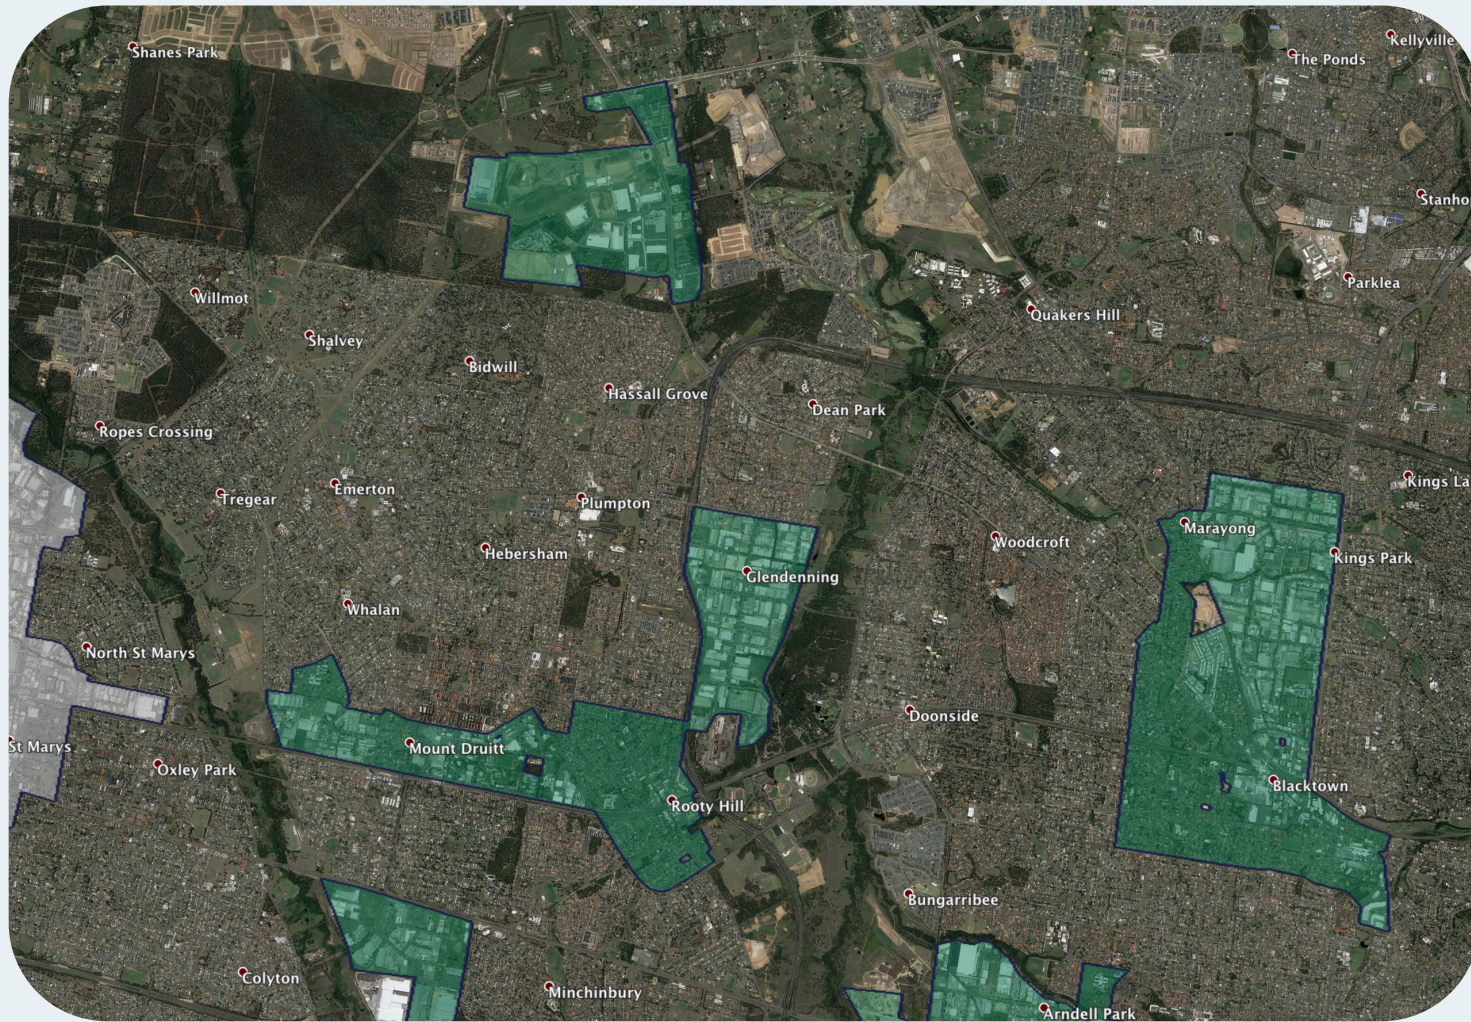

# nbn™ Business Fibre Zone indicative map - Blacktown and surrounds

The nbn™ Business Fibre Initiative is available to businesses right across the country.

The areas highlighted on this map, are part of an nbn™ Business Fibre Zone that is eligible for business nbn™ Enterprise Ethernet.

## Key

-  nbn™ Business Fibre Zone
-  Adjacent/nearby nbn™ Business Fibre Zone (where relevant)

To find out more about the Fibre Initiative contact your service provider, or visit: [nbn.com.au/businessfibre](https://nbn.com.au/businessfibre)