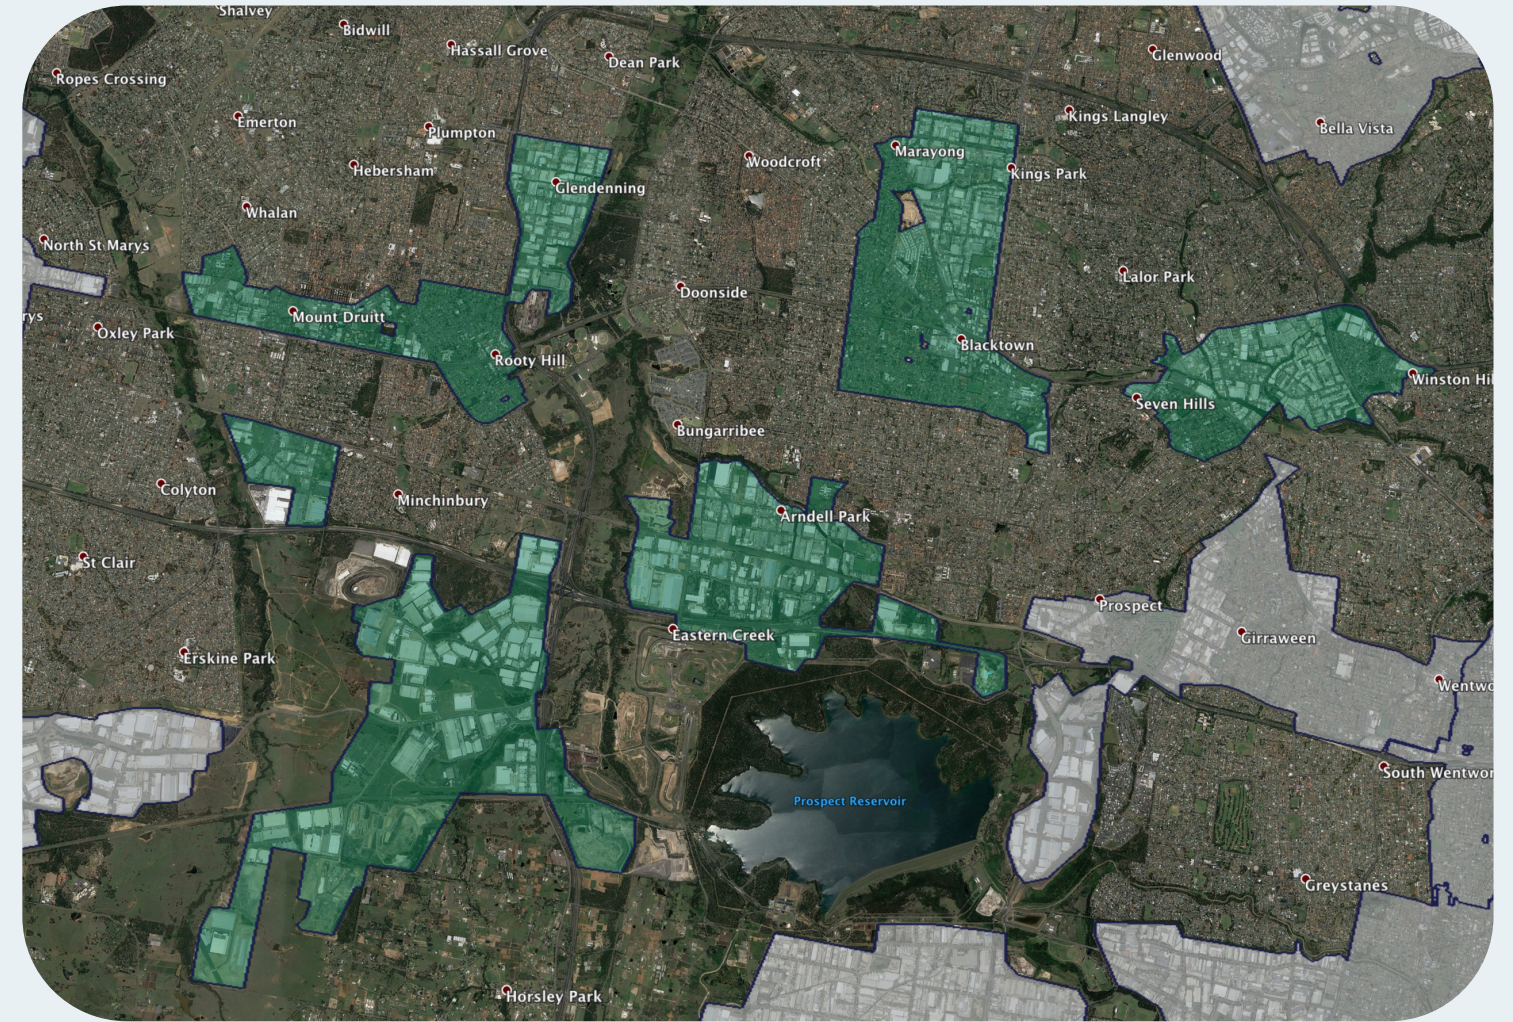

# nbn™ Business Fibre Zone indicative map - Blacktown and surrounds

The nbn™ Business Fibre Initiative is available to businesses right across the country.

The areas highlighted on this map, are part of an nbn™ Business Fibre Zone that is eligible for business nbn™ Enterprise Ethernet.

## Key

-  nbn™ Business Fibre Zone
-  Adjacent/nearby nbn™ Business Fibre Zone (where relevant)

To find out more about the Fibre Initiative contact your service provider, or visit: [nbn.com.au/businessfibre](https://nbn.com.au/businessfibre)