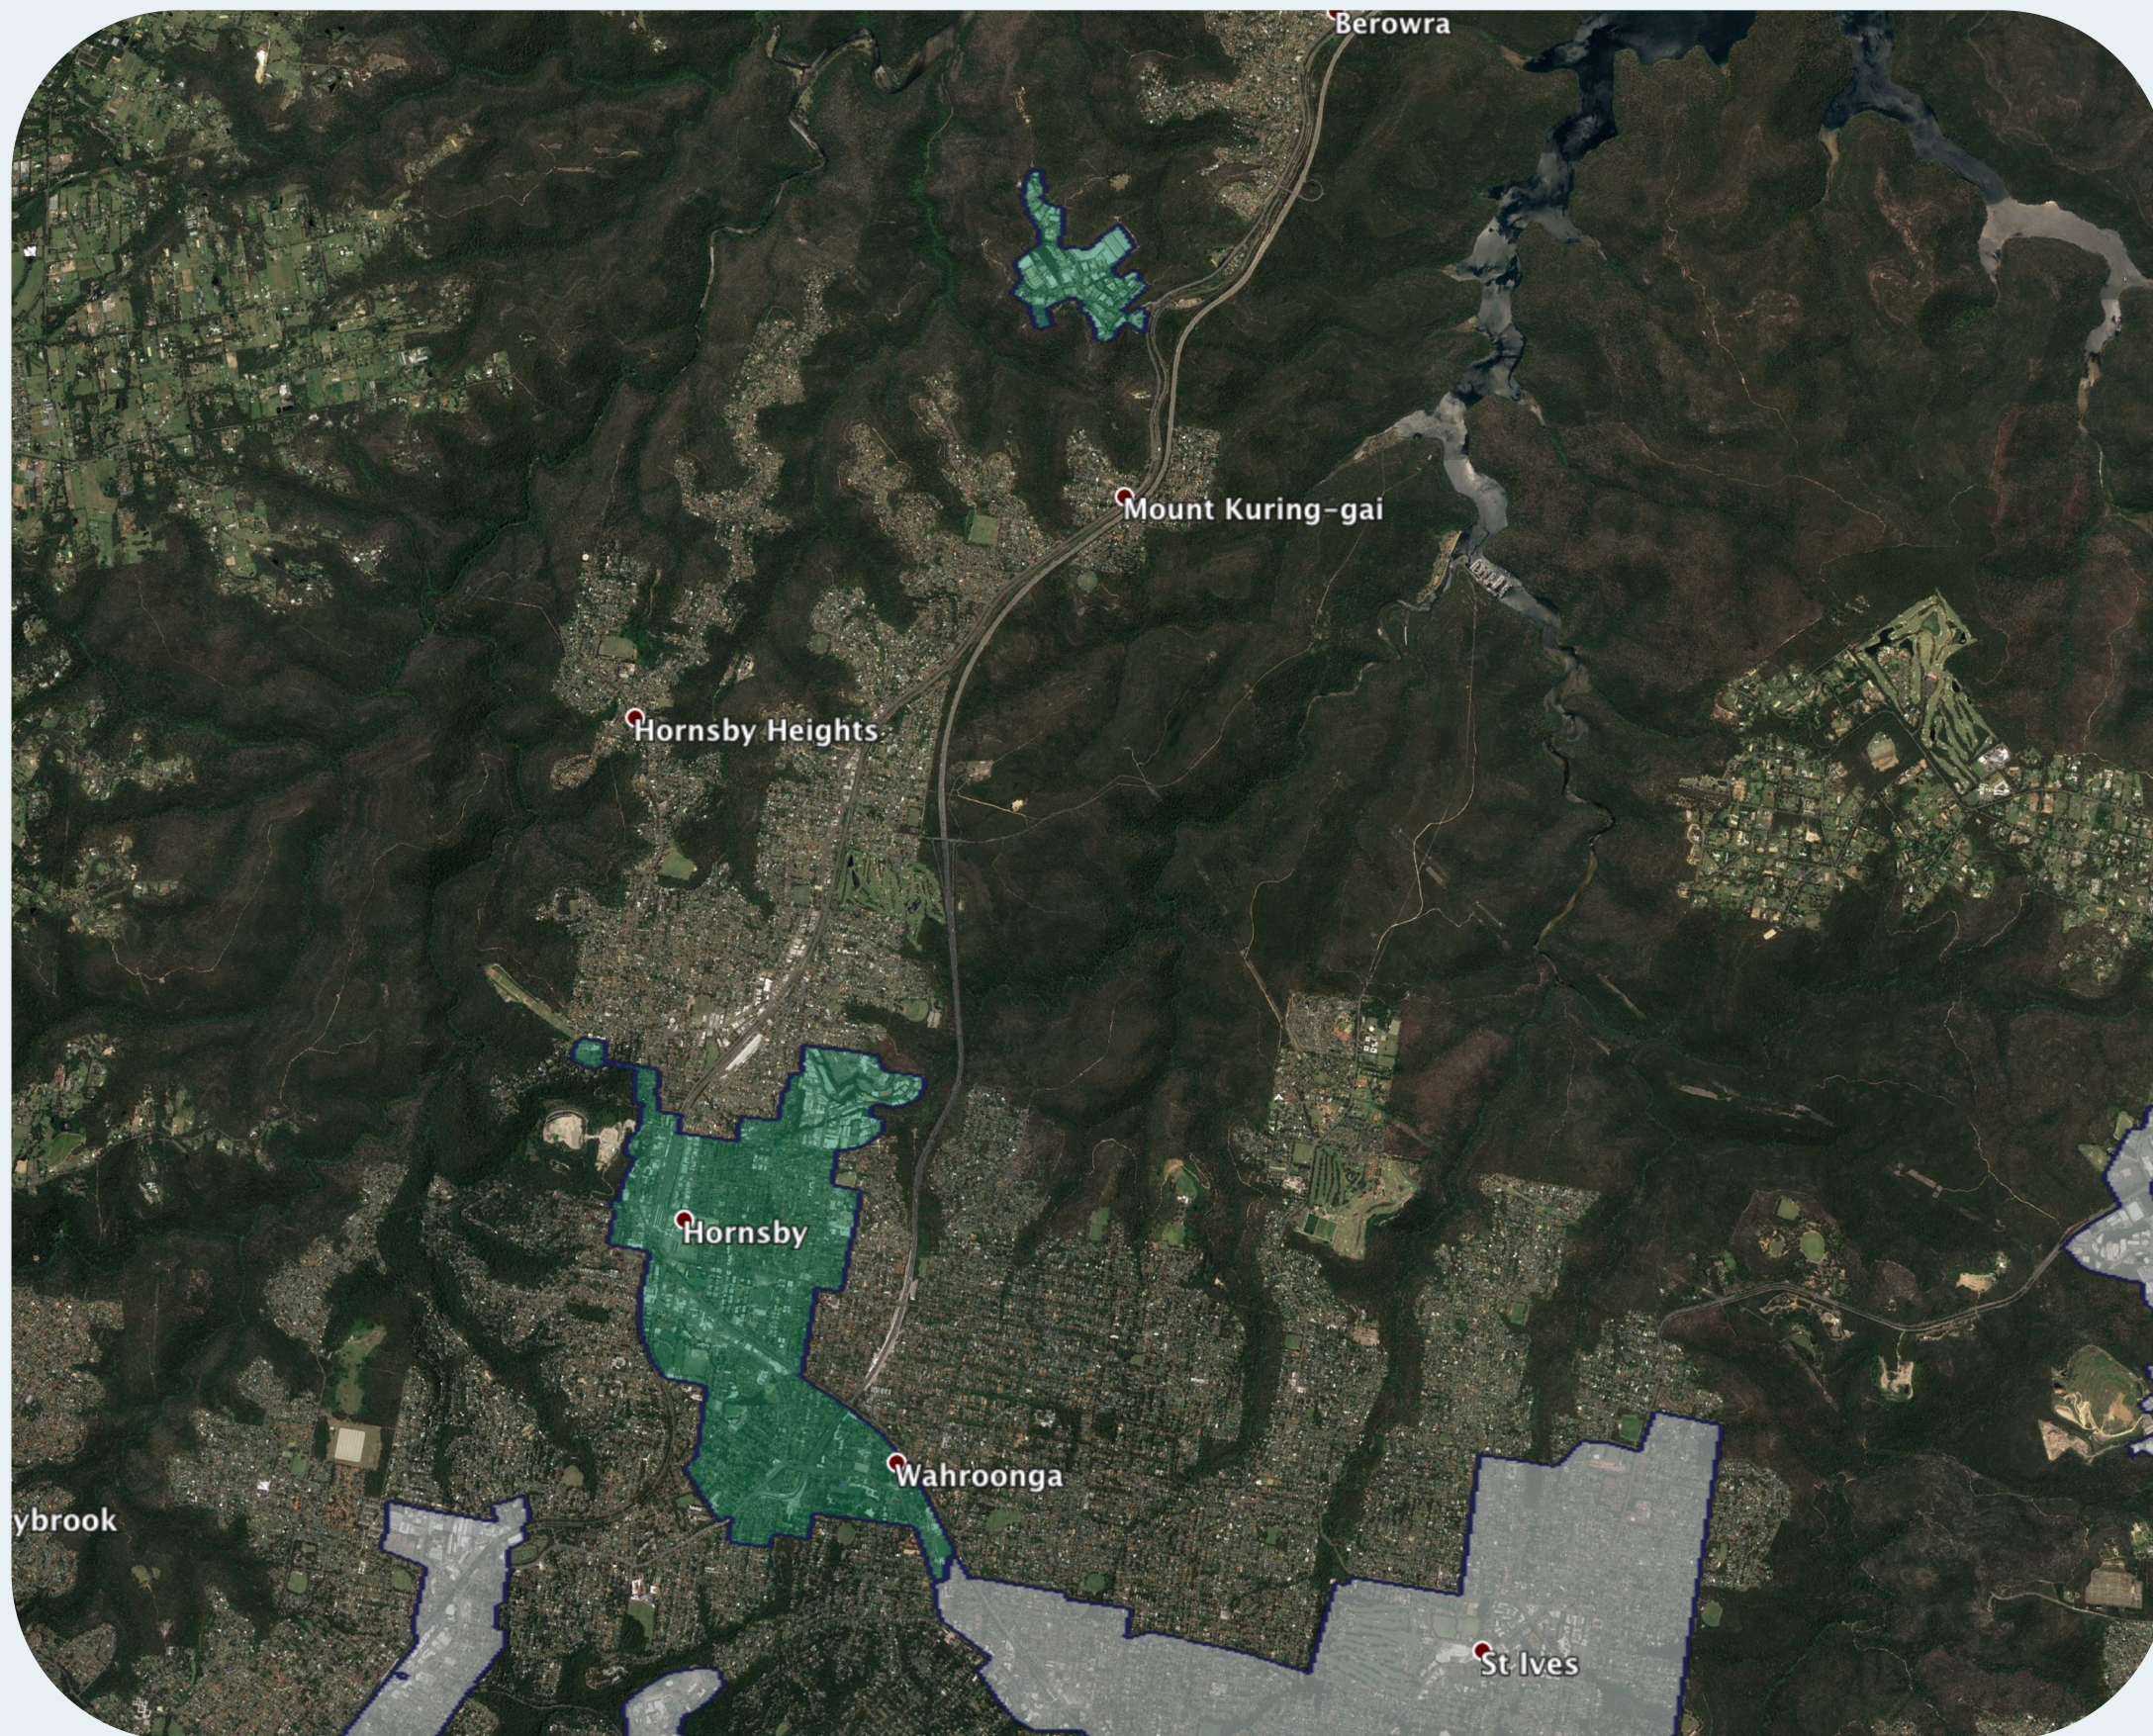

nbn™ Business Fibre Zone indicative map – Hornsby and surrounds

The nbn™ Business Fibre Initiative is available to businesses right across the country.

The areas highlighted on this map, are part of an nbn™ Business Fibre Zone that is eligible for business nbn™ Enterprise Ethernet.

To find out more about the Fibre Initiative contact your service provider, or visit: nbn.com.au/businessfibre

Key

-  nbn™ Business Fibre Zone
-  Adjacent/nearby nbn™ Business Fibre Zone (where relevant)