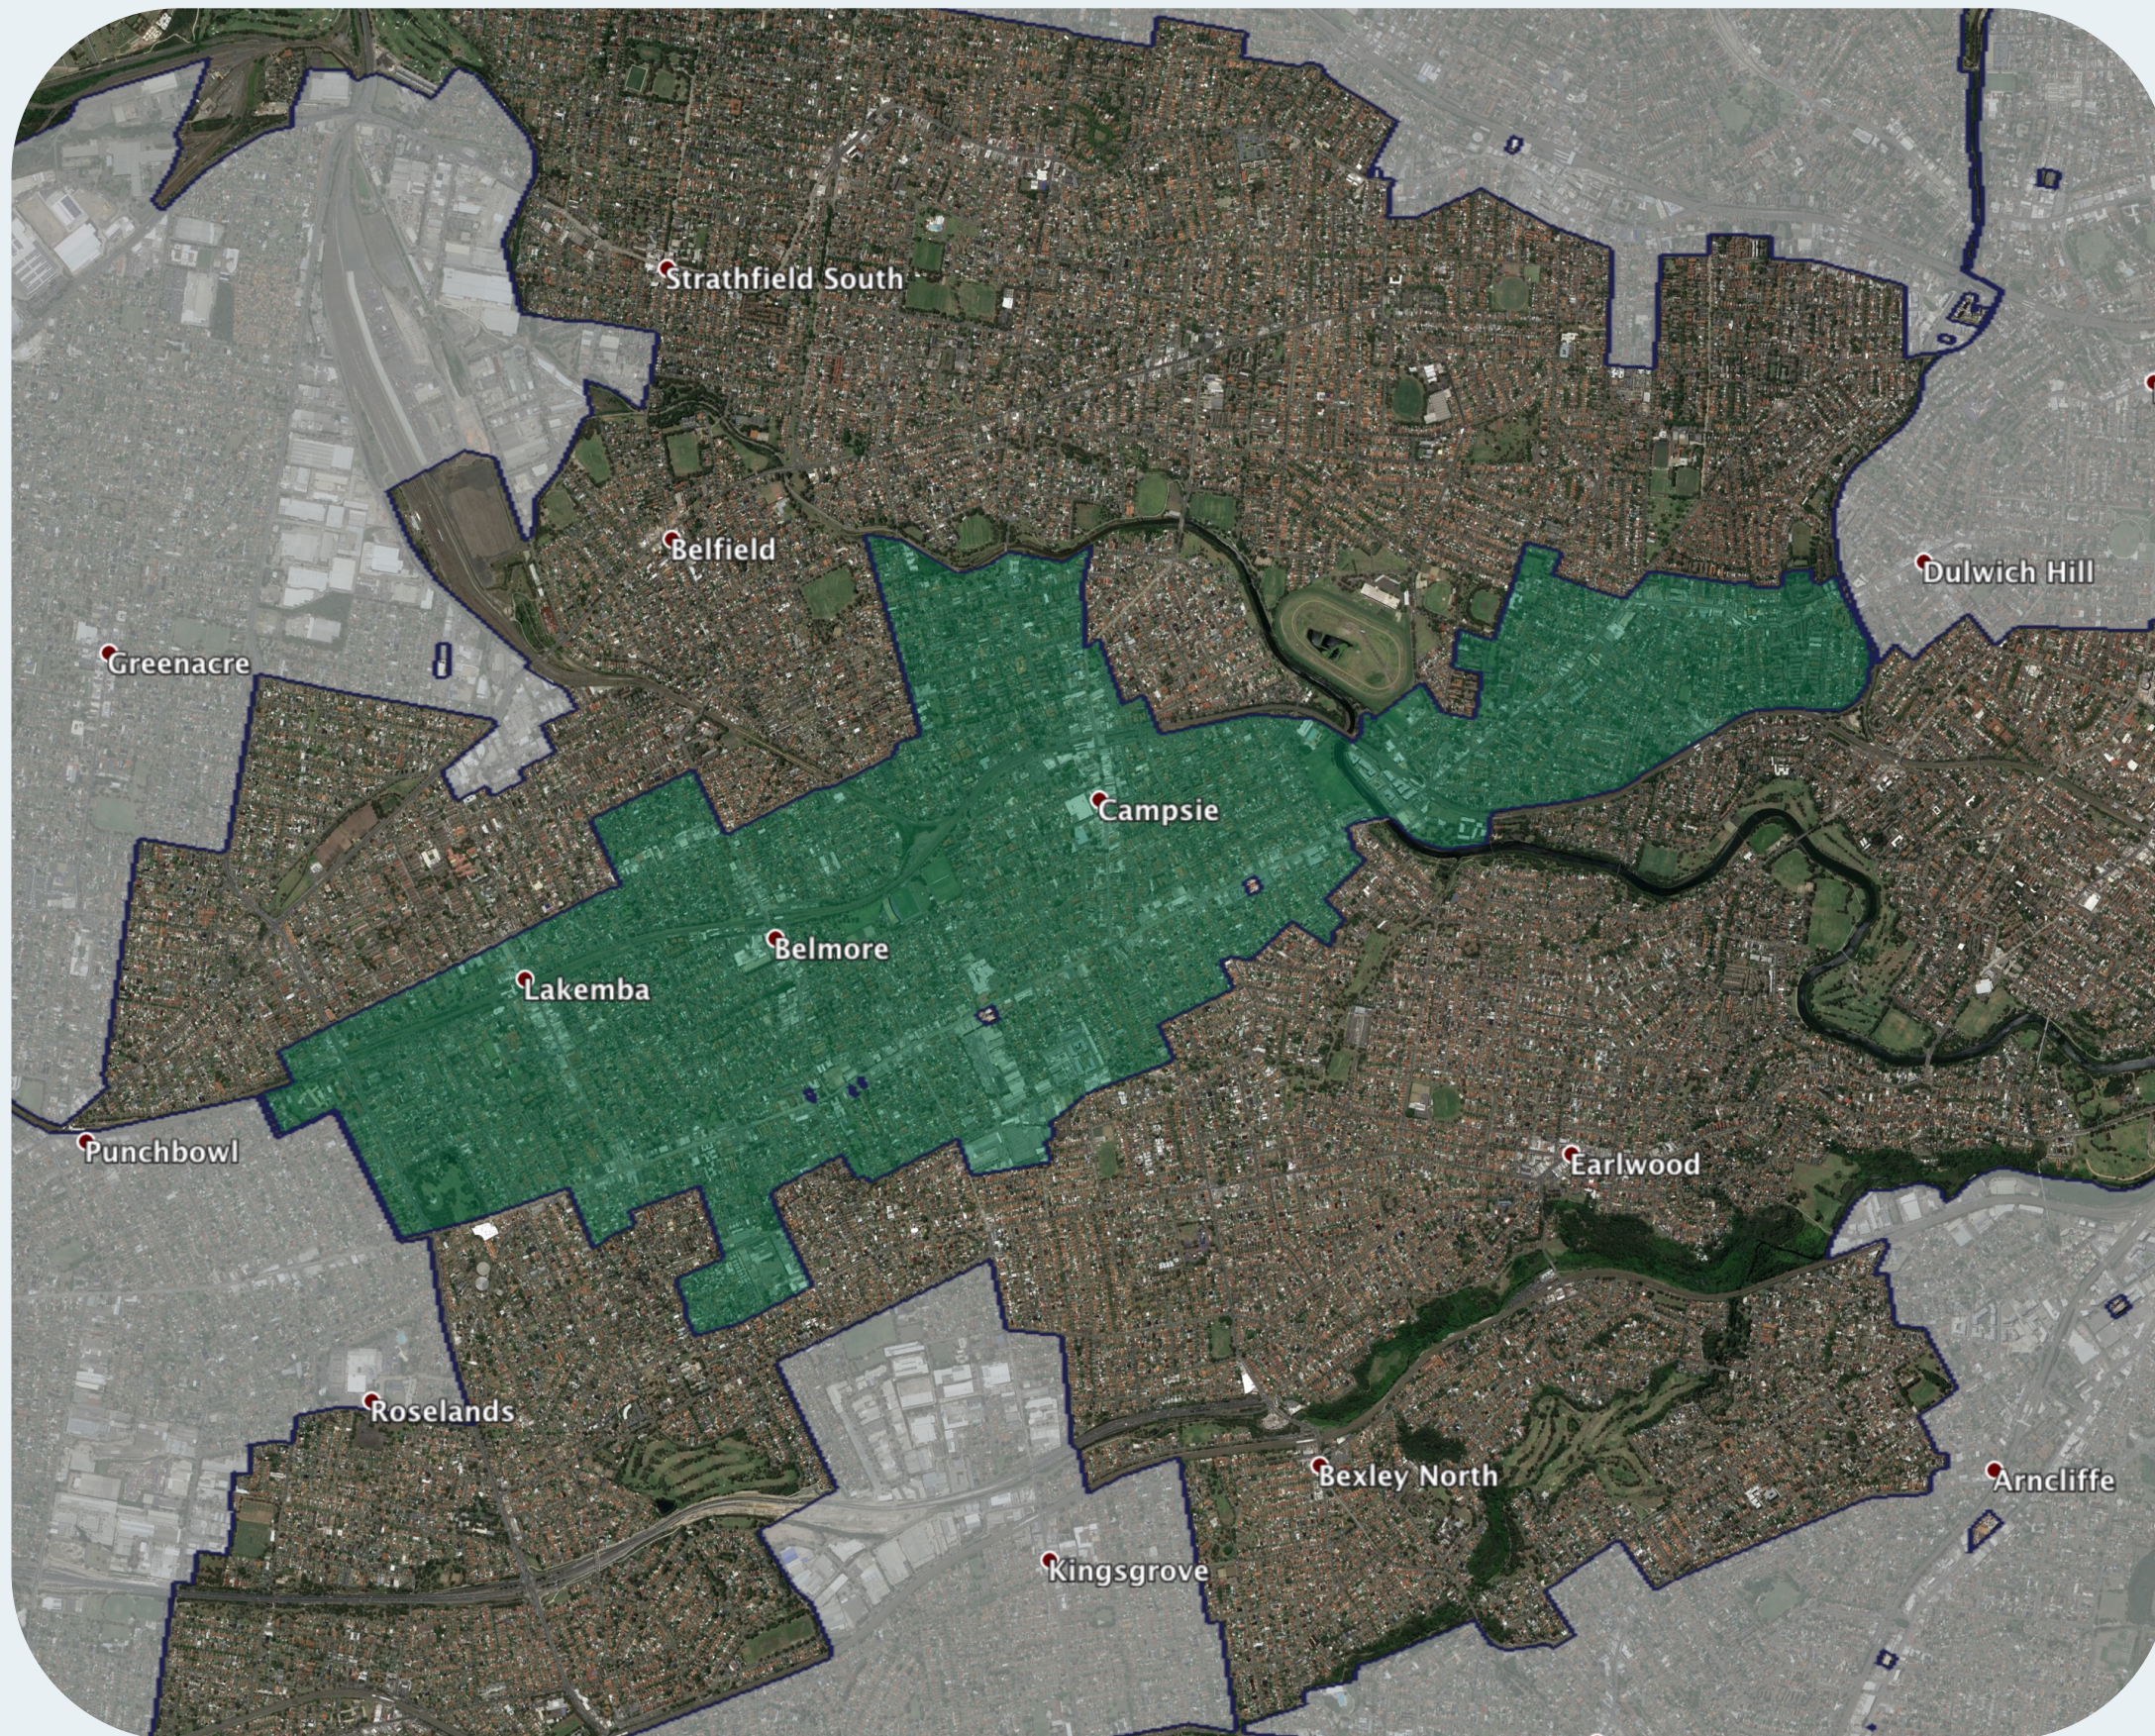

nbn™ Business Fibre Zone indicative map – Lakemba - Campsie and surrounds

The nbn™ Business Fibre Initiative is available to businesses right across the country.

The areas highlighted on this map, are part of an nbn™ Business Fibre Zone that is eligible for business nbn™ Enterprise Ethernet.

To find out more about the Fibre Initiative contact your service provider, or visit: nbn.com.au/businessfibre

Key

-  nbn™ Business Fibre Zone
-  Adjacent/nearby nbn™ Business Fibre Zone (where relevant)