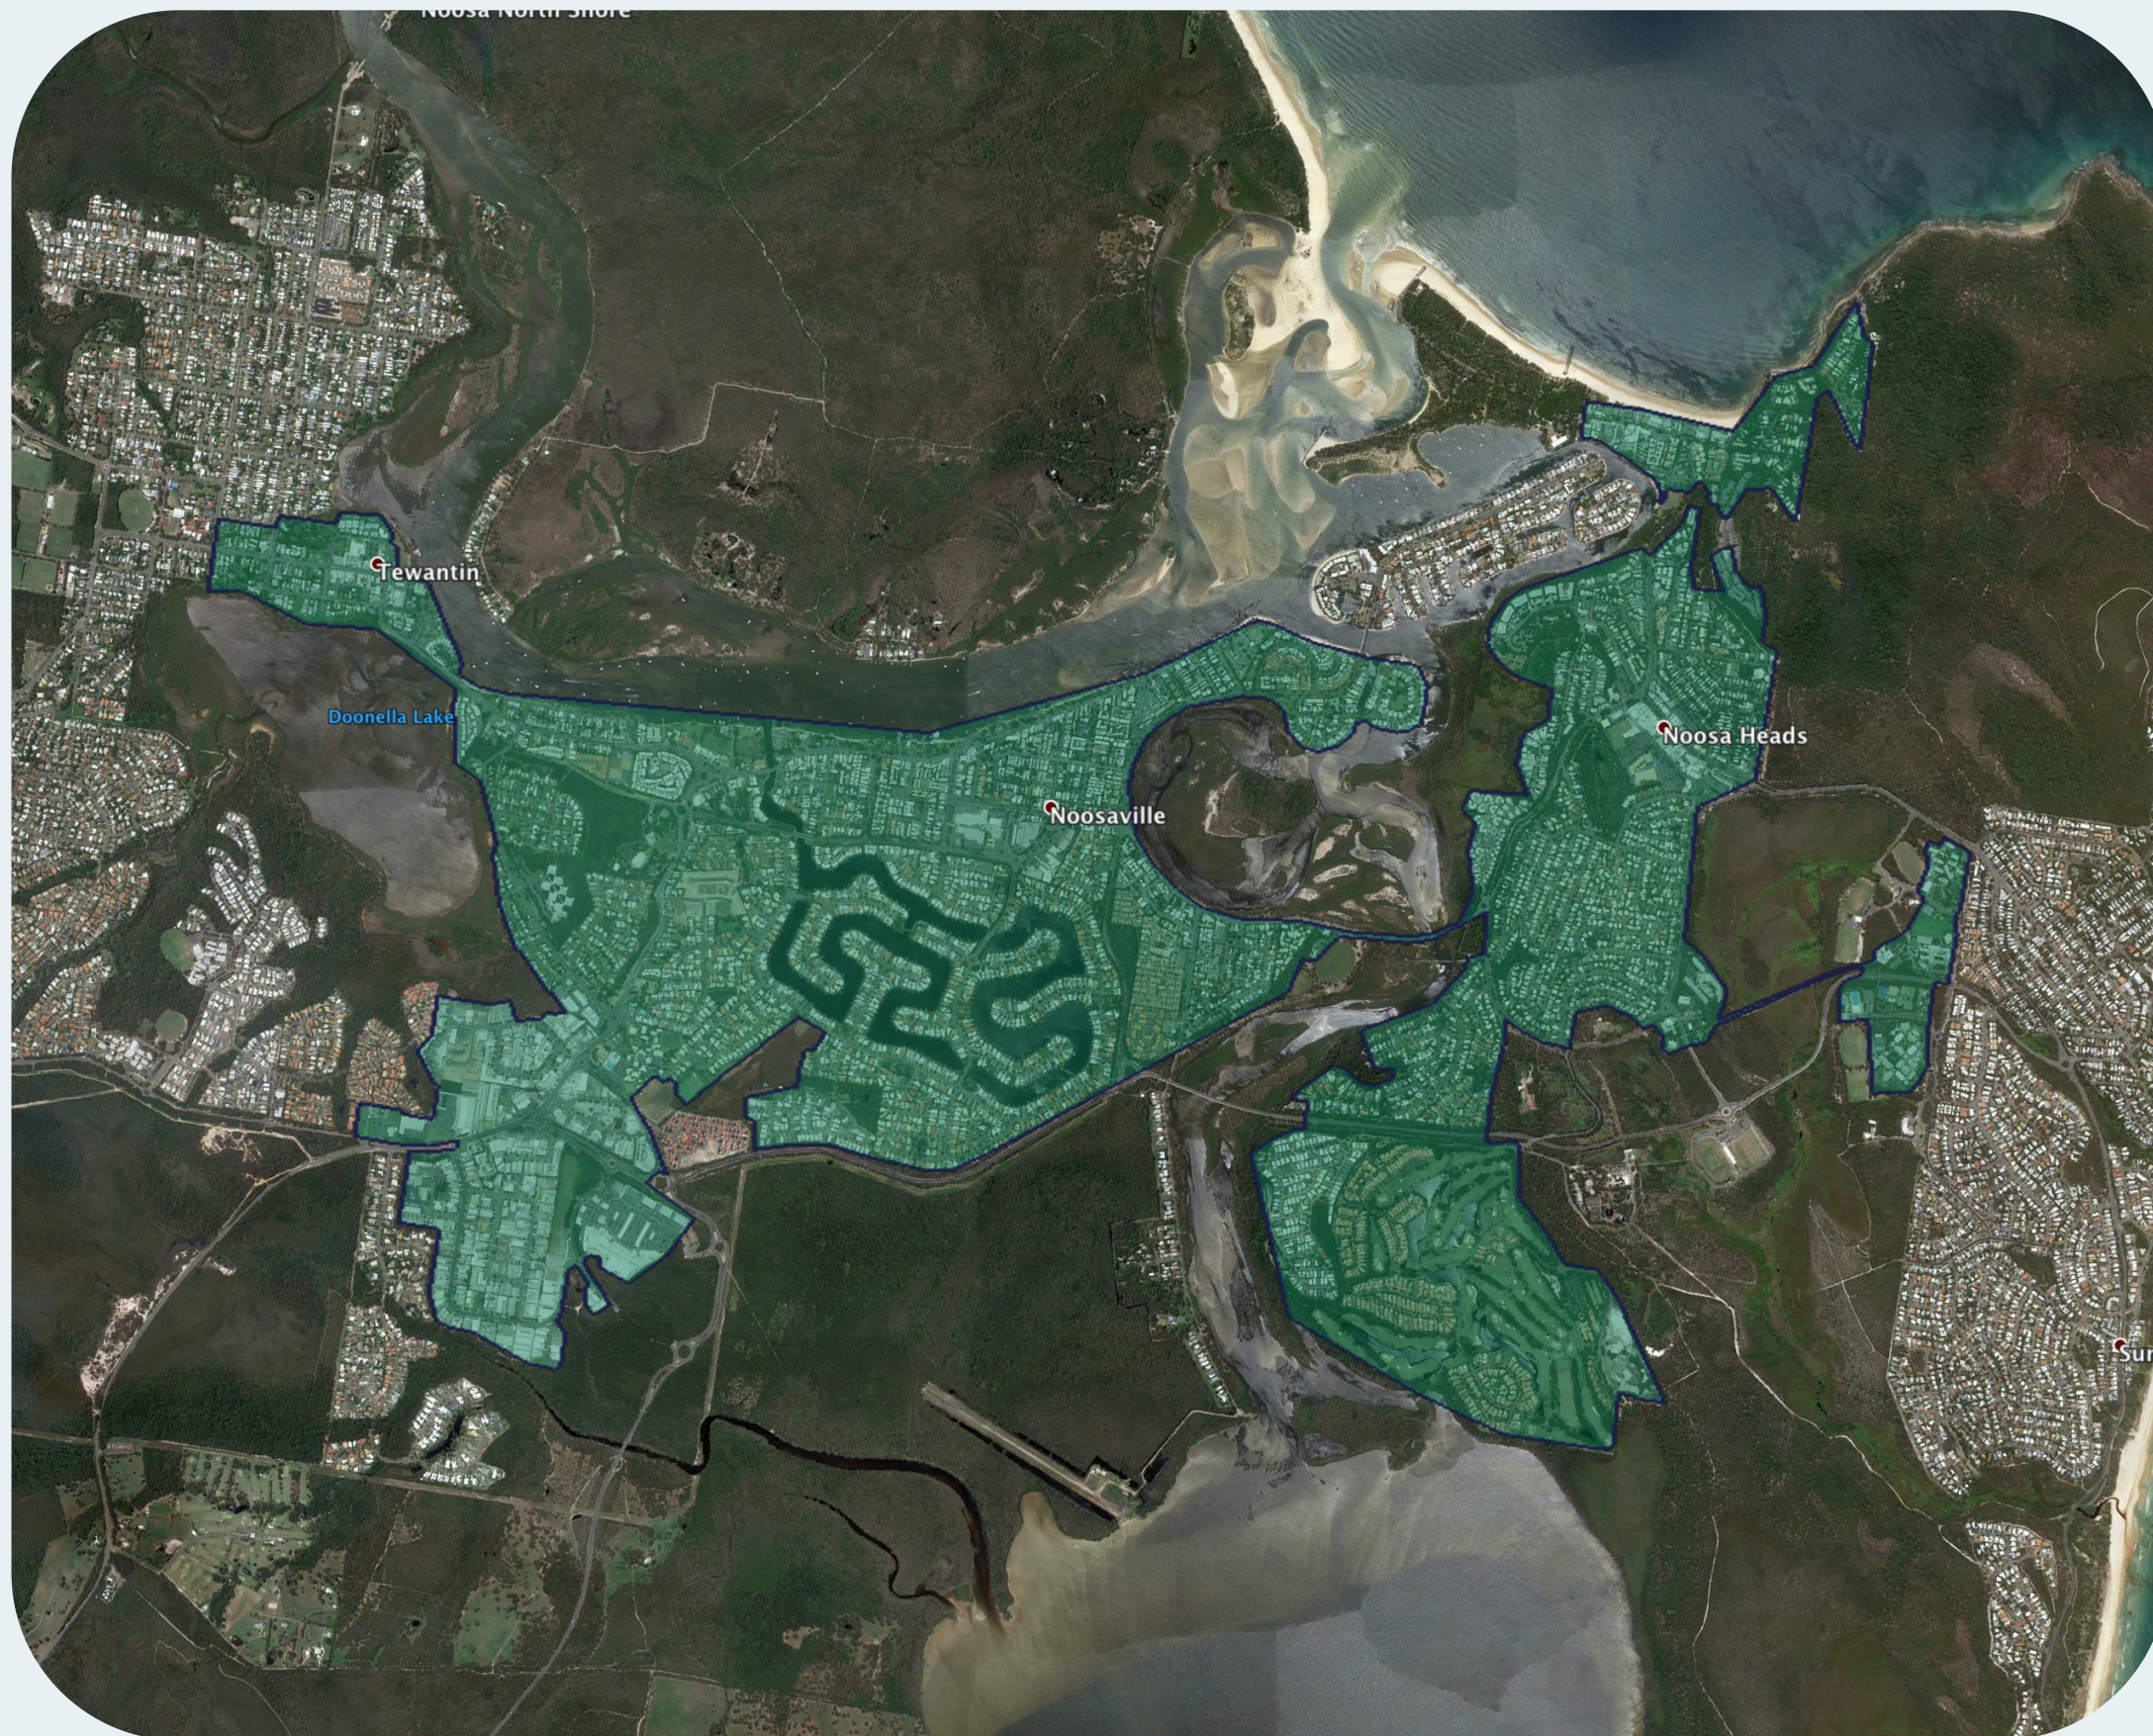

nbn™ Business Fibre Zone indicative map – Noosa and surrounds

The nbn™ Business Fibre Initiative is available to businesses right across the country.

The areas highlighted on this map, are part of an nbn™ Business Fibre Zone that is eligible for business nbn™ Enterprise Ethernet.

To find out more about the Fibre Initiative contact your service provider, or visit: nbn.com.au/businessfibre

Key

-  nbn™ Business Fibre Zone
-  Adjacent/nearby nbn™ Business Fibre Zone (where relevant)