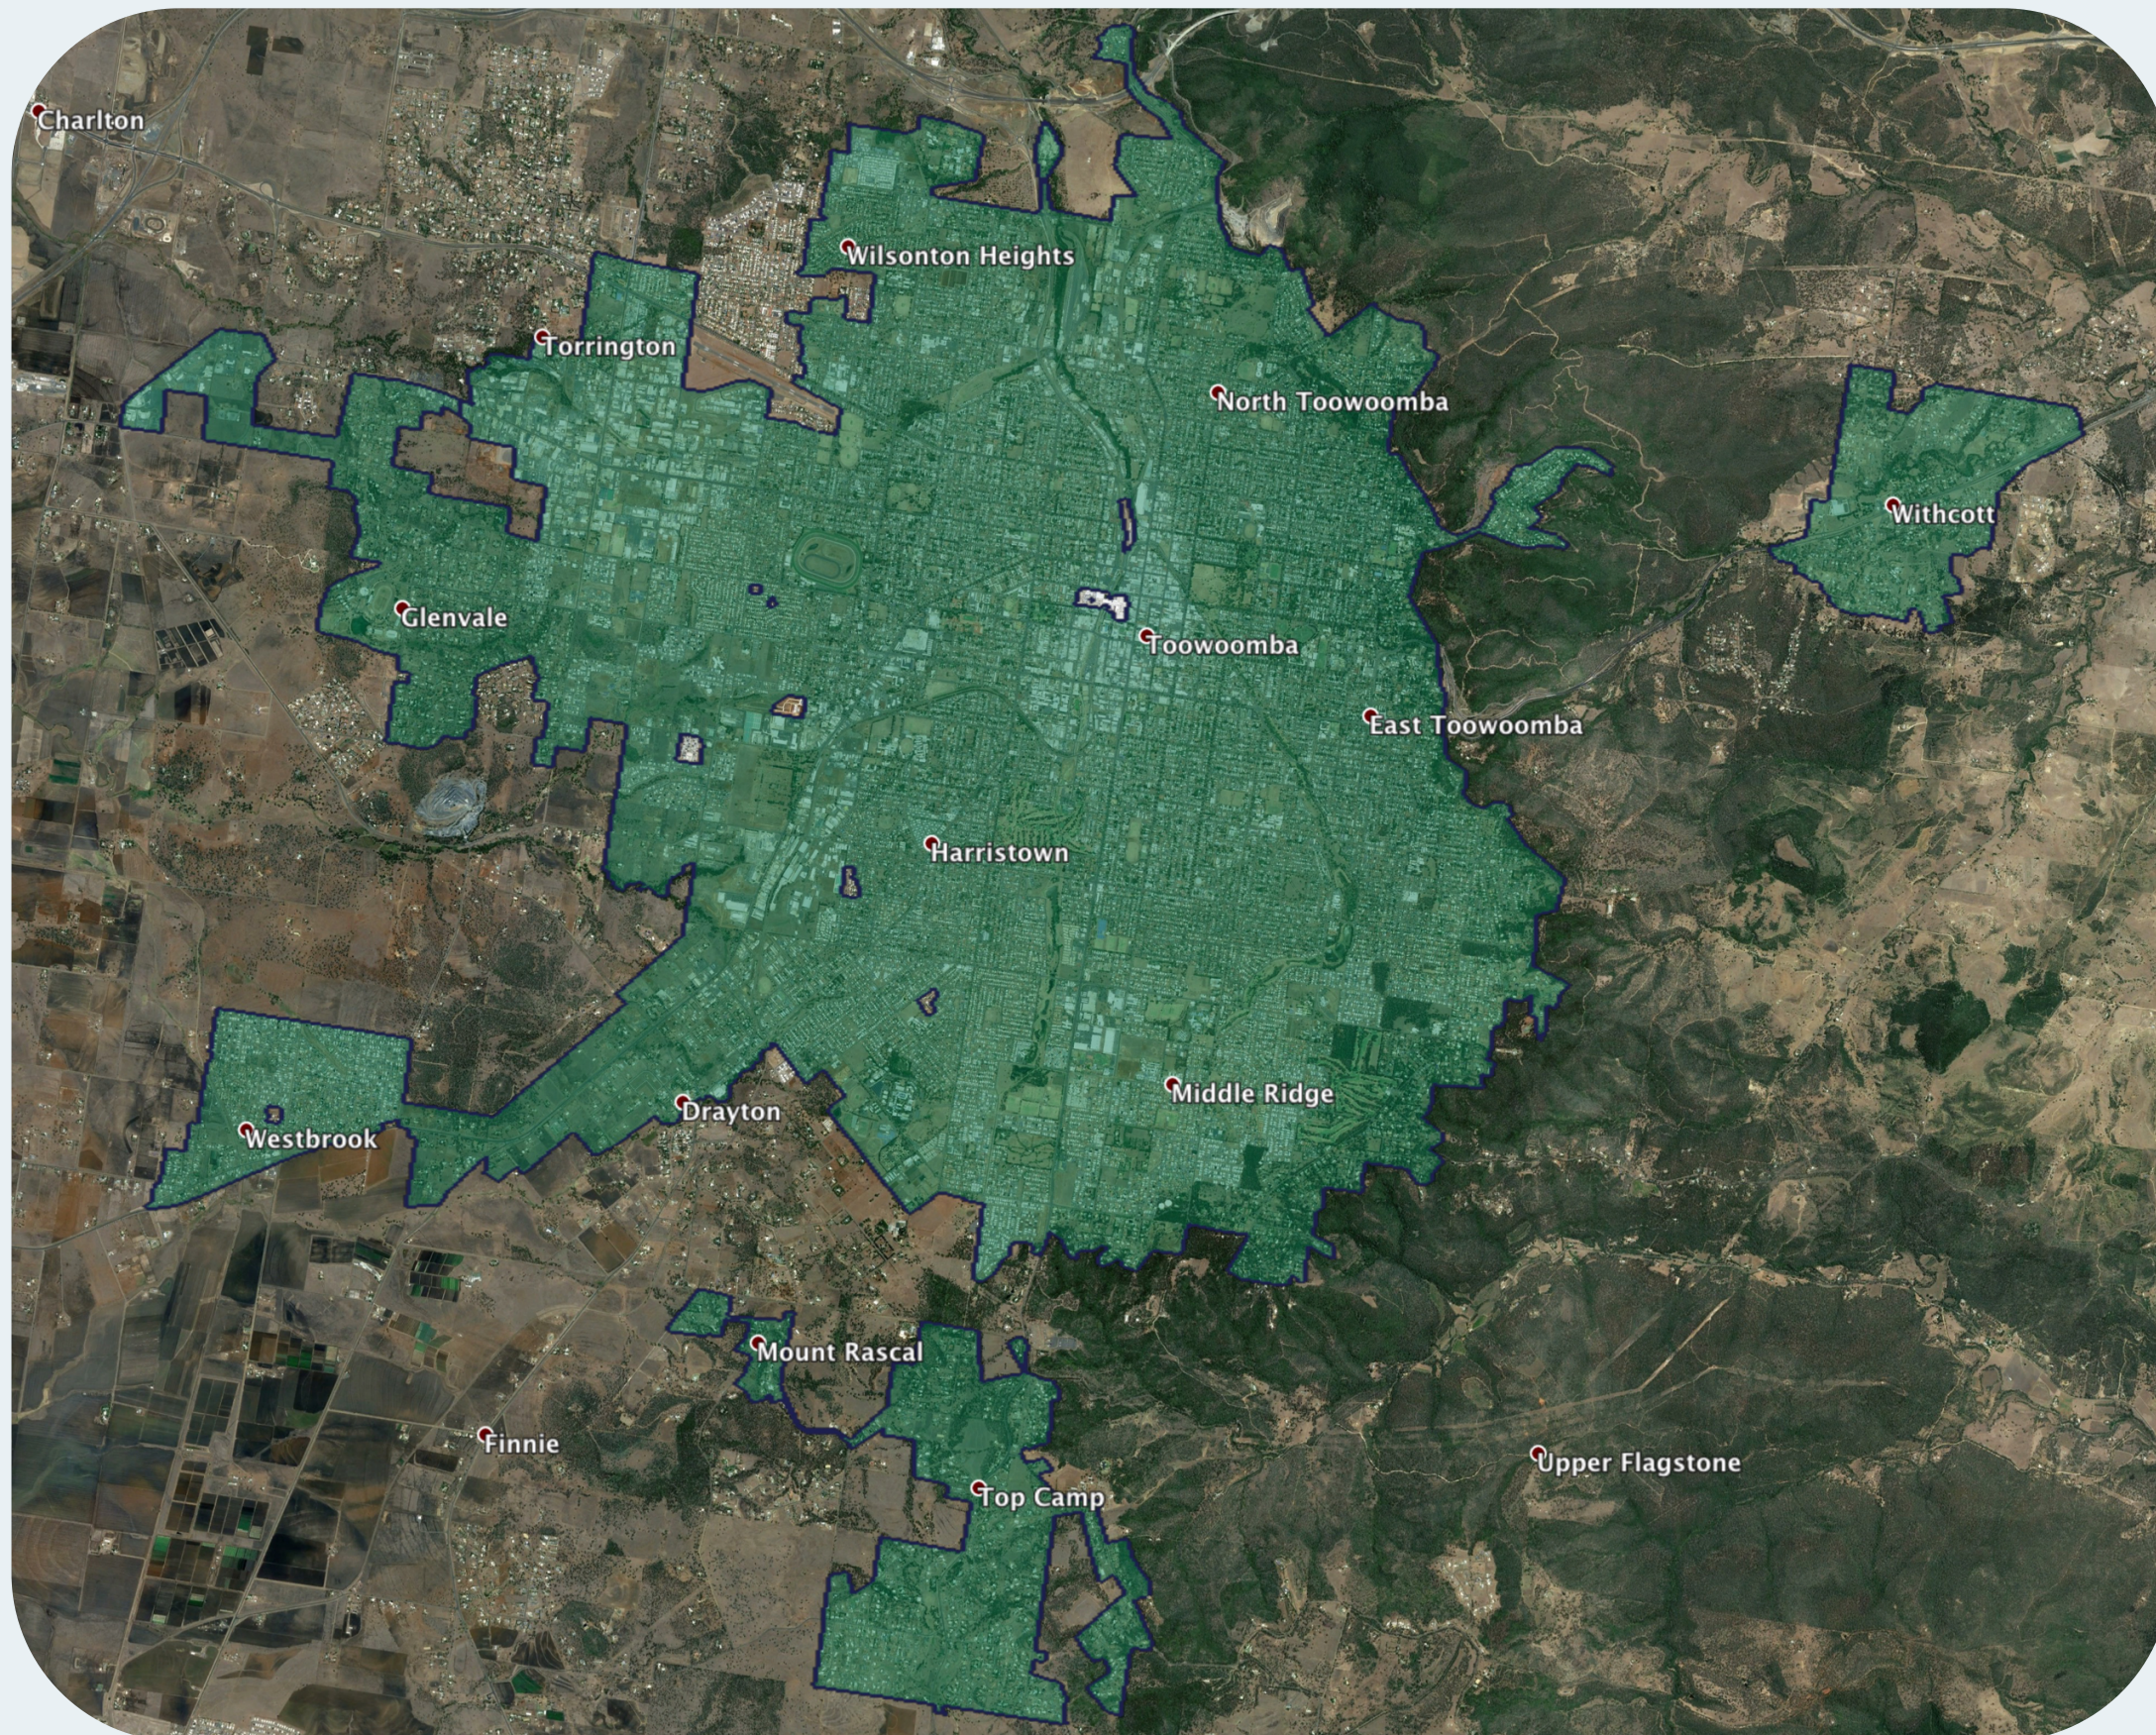

nbn™ Business Fibre Zone indicative map – Toowoomba and surrounds

The nbn™ Business Fibre Initiative is available to businesses right across the country.

The area highlighted on this map, is part of an nbn™ Business Fibre Zone that is eligible for business nbn™ Enterprise Ethernet.

To find out more about the Fibre Initiative contact your service provider, or visit: nbn.com.au/businessfibre

Key

-  nbn™ Business Fibre Zone
-  Adjacent/nearby nbn™ Business Fibre Zone (where relevant)