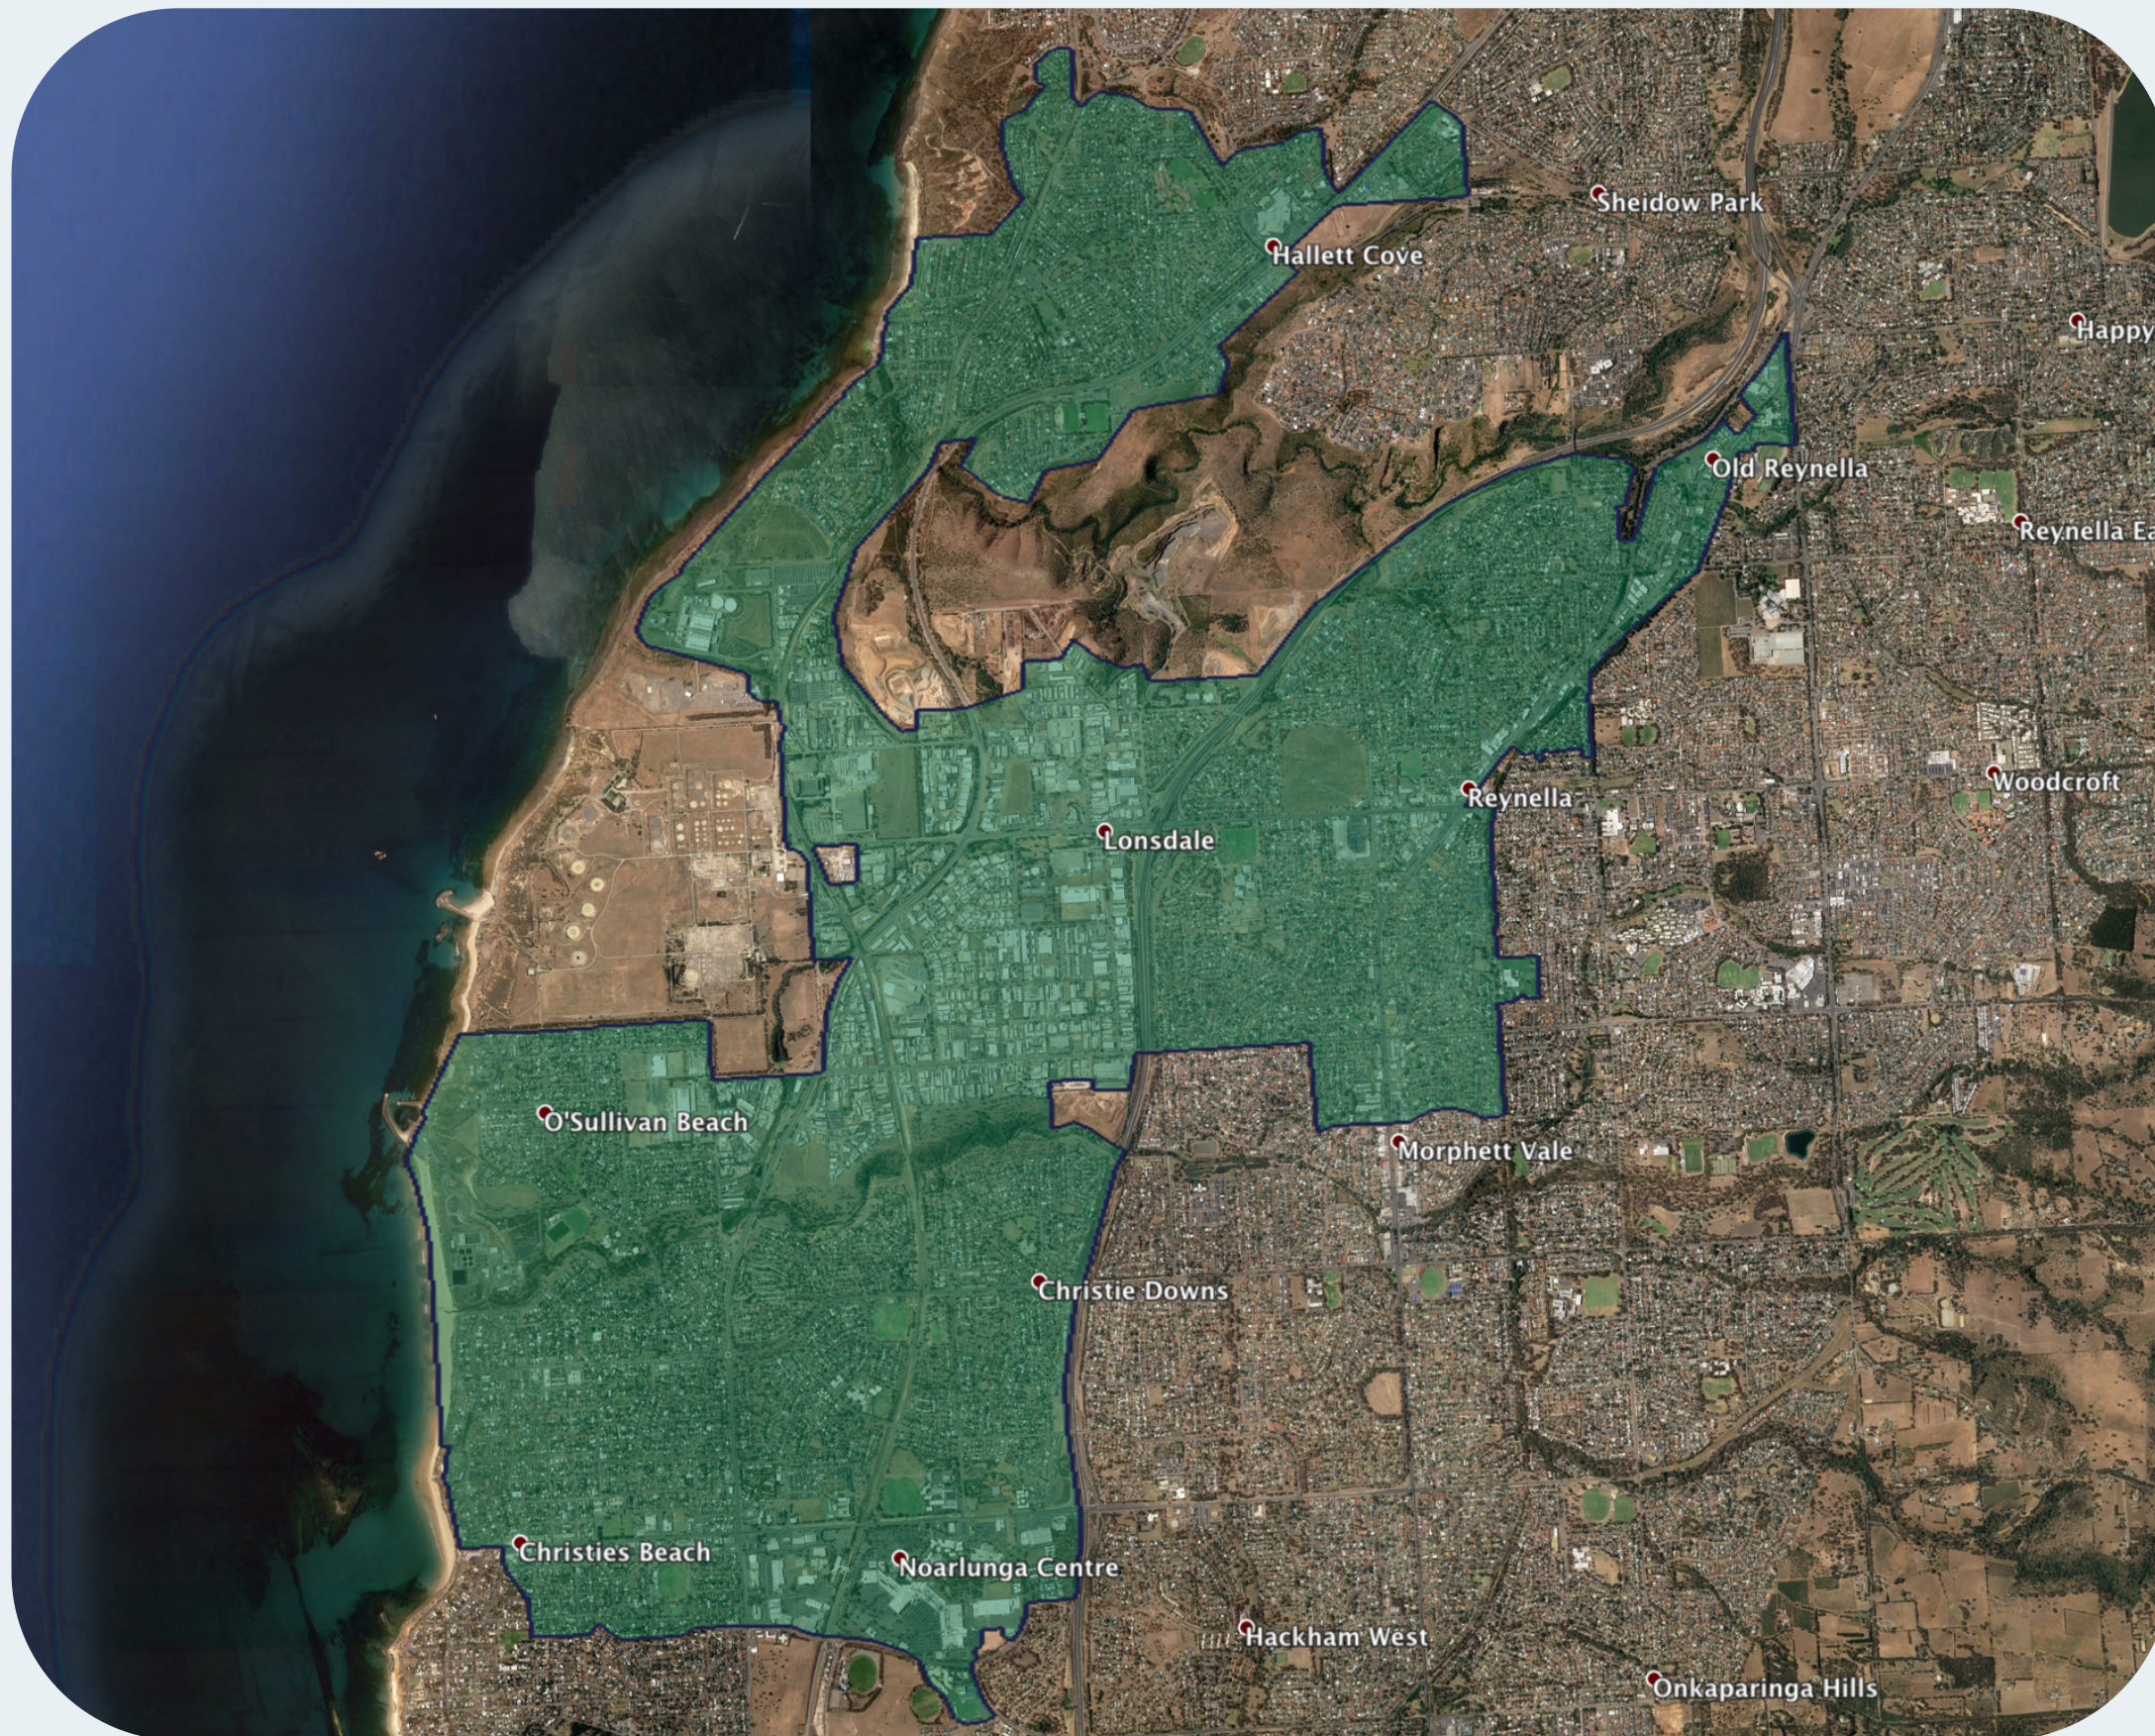

nbn™ Business Fibre Zone indicative map - Lonsdale and surrounds

The nbn™ Business Fibre Initiative is available to businesses right across the country.

The area highlighted on this map, is part of an nbn™ Business Fibre Zone that is eligible for business nbn™ Enterprise Ethernet.

To find out more about the Fibre Initiative contact your service provider, or visit: nbn.com.au/businessfibre

Key

-  nbn™ Business Fibre Zone
-  Adjacent/nearby nbn™ Business Fibre Zone (where relevant)