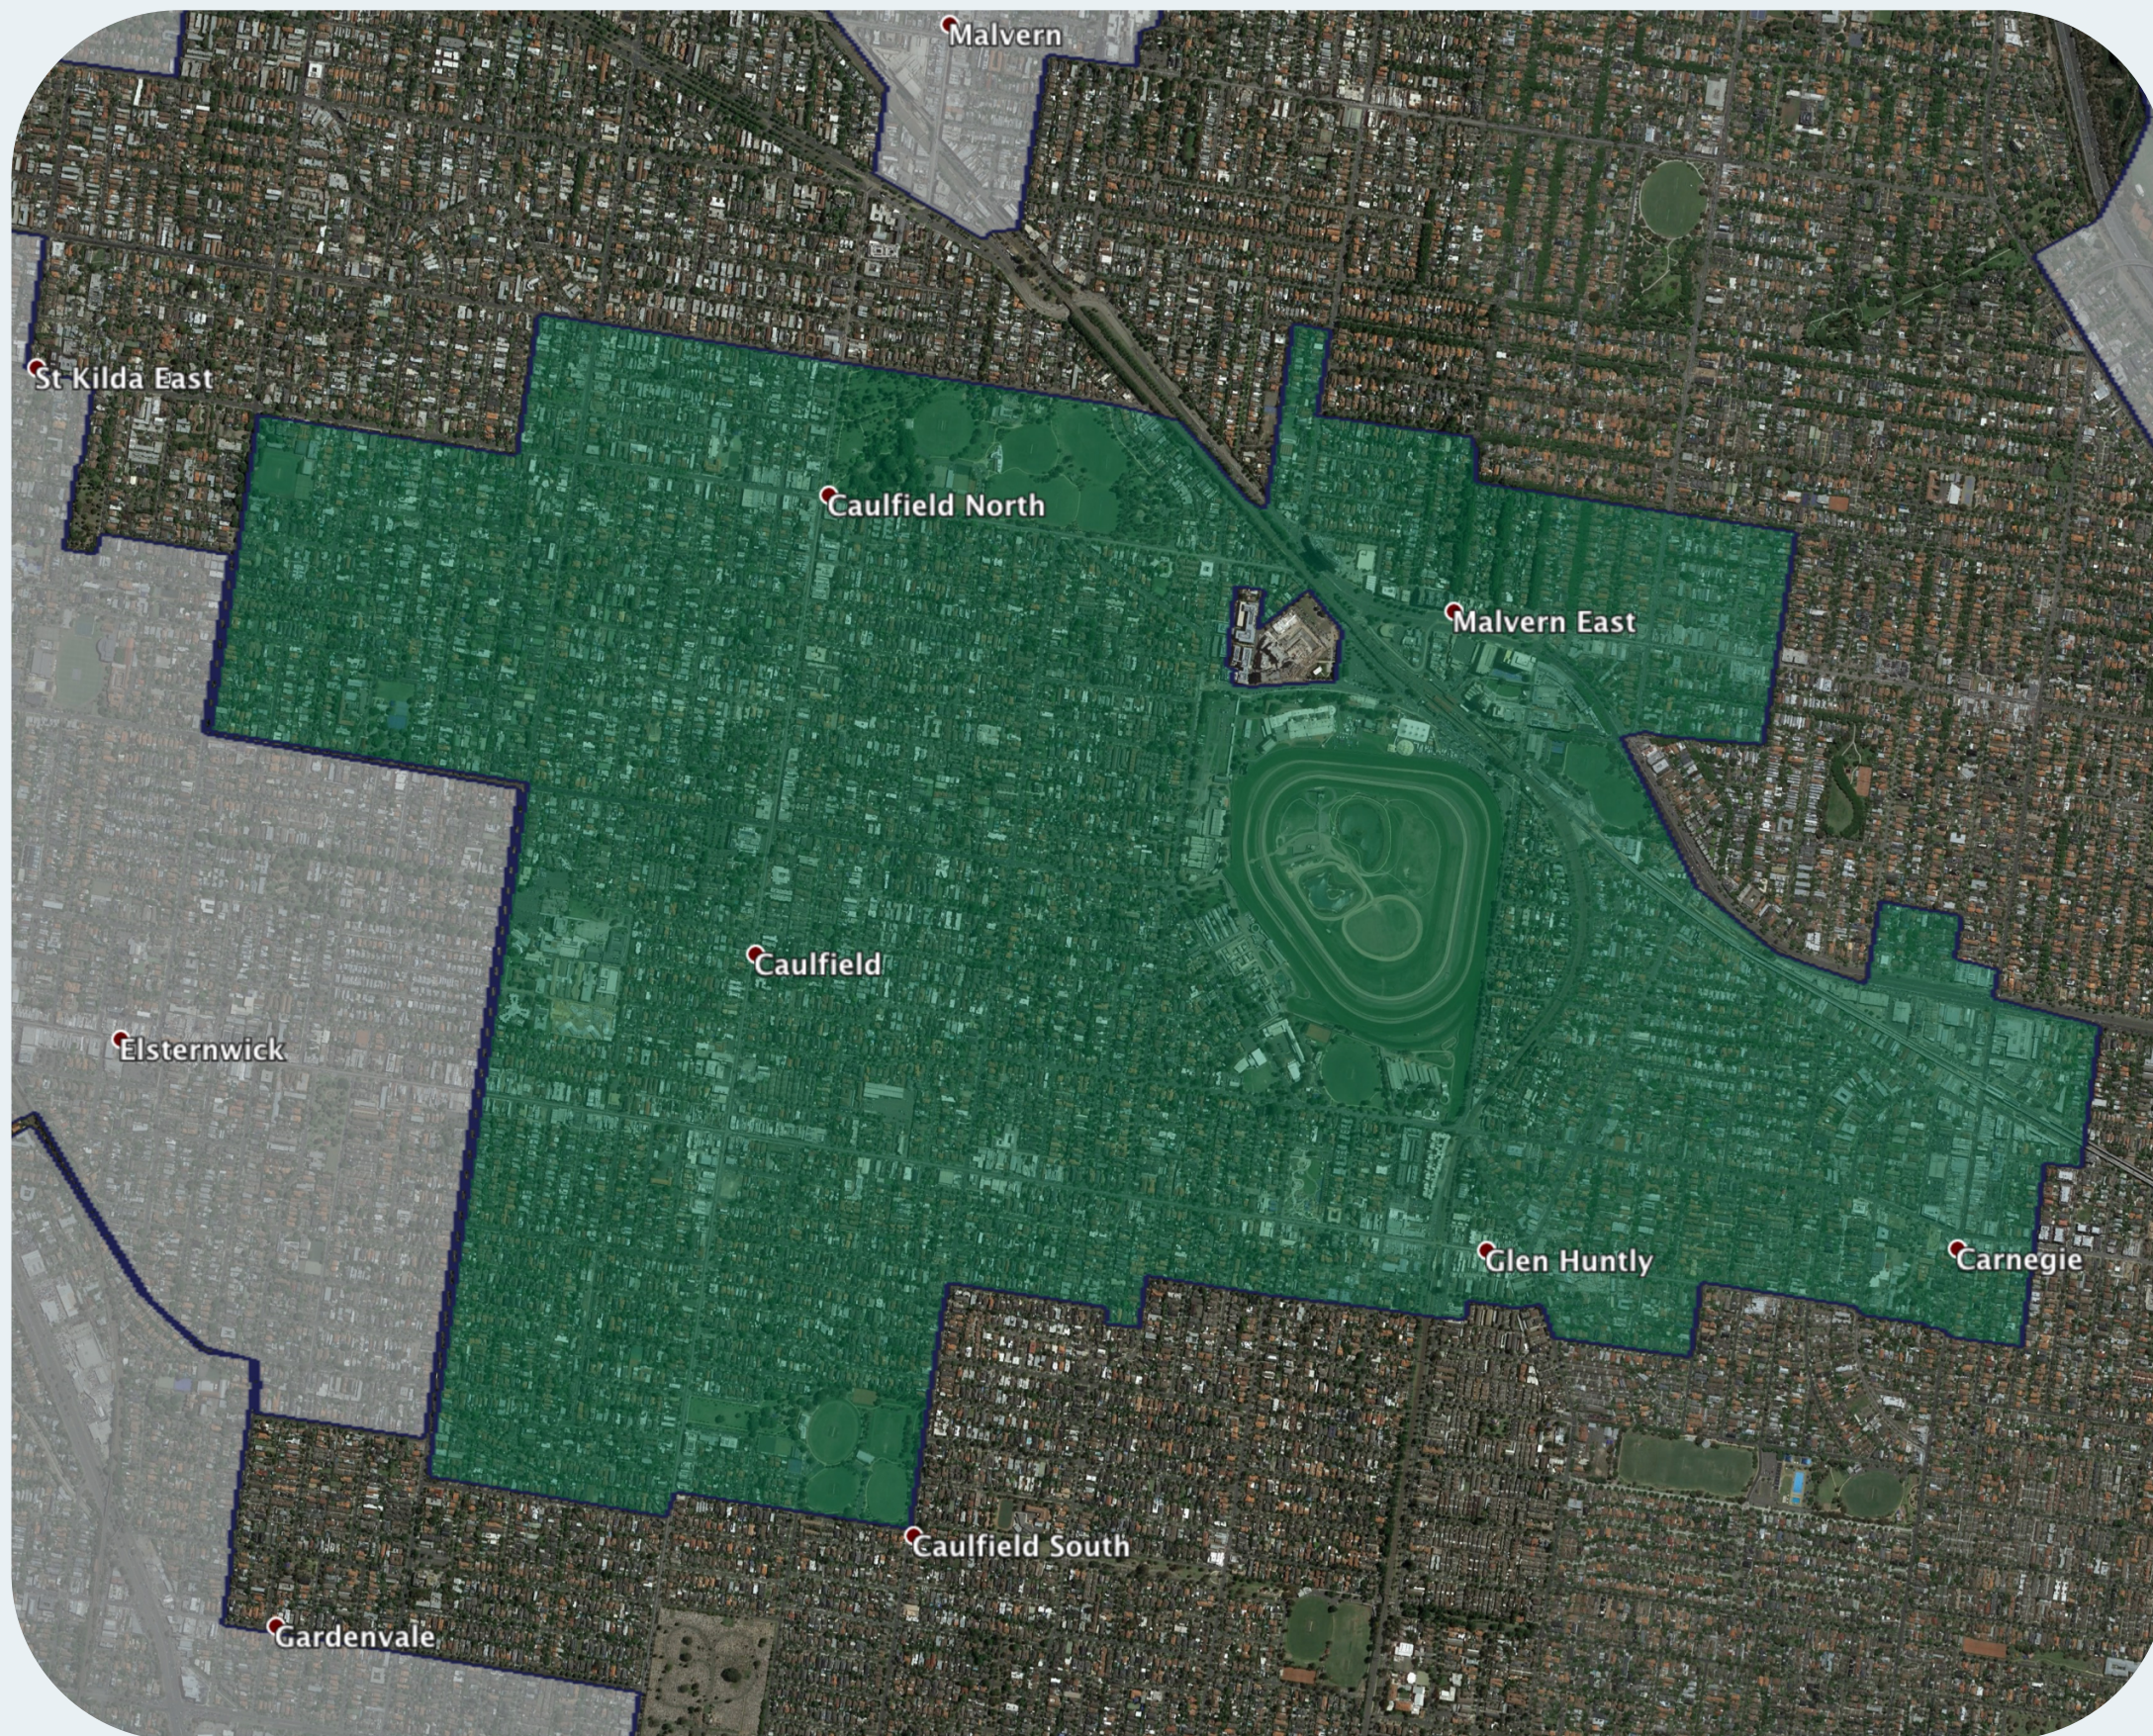

nbn™ Business Fibre Zone indicative map – Caulfield – Carnegie and surrounds

The nbn™ Business Fibre Initiative is available to businesses right across the country.

The areas highlighted on this map, are part of an nbn™ Business Fibre Zone that is eligible for business nbn™ Enterprise Ethernet.

To find out more about the Fibre Initiative contact your service provider, or visit: nbn.com.au/businessfibre

Key

-  nbn™ Business Fibre Zone
-  Adjacent/nearby nbn™ Business Fibre Zone (where relevant)