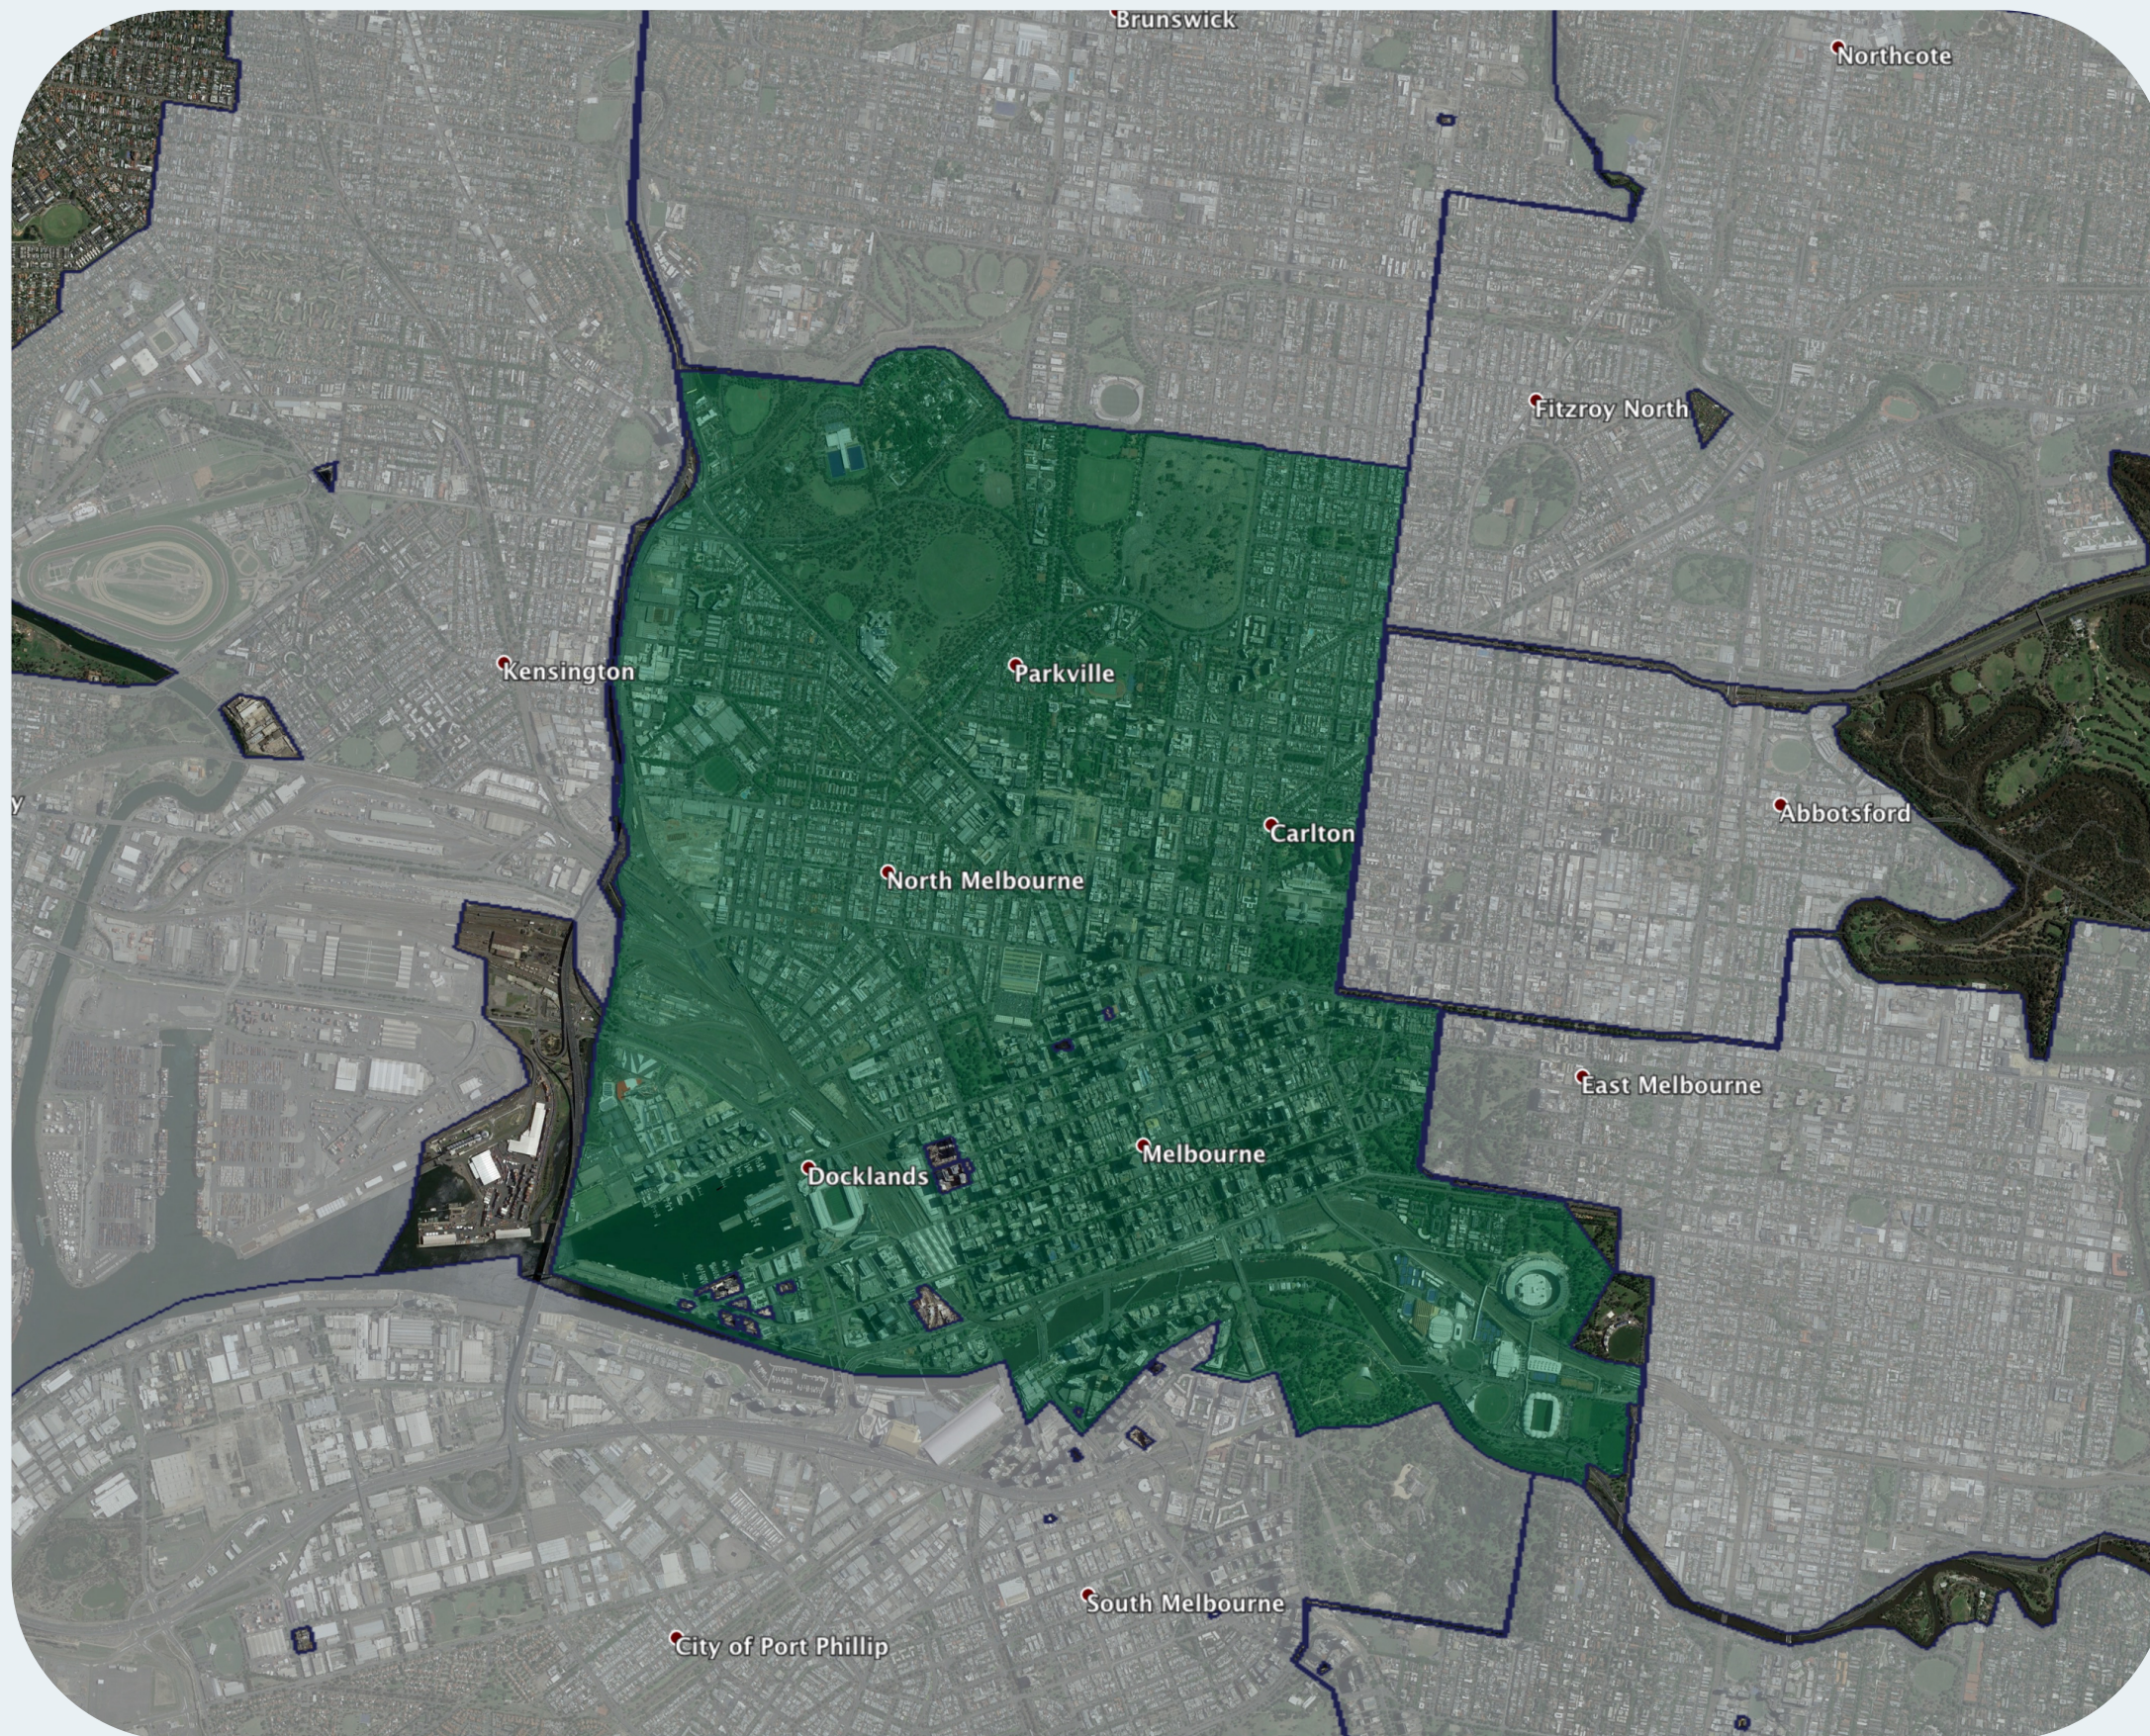

nbn™ Business Fibre Zone indicative map – Melbourne CBD and surrounds

The nbn™ Business Fibre Initiative is available to businesses right across the country.

The areas highlighted on this map, are part of an nbn™ Business Fibre Zone that is eligible for business nbn™ Enterprise Ethernet.

To find out more about the Fibre Initiative contact your service provider, or visit: nbn.com.au/businessfibre

Key

-  nbn™ Business Fibre Zone
-  Adjacent/nearby nbn™ Business Fibre Zone (where relevant)