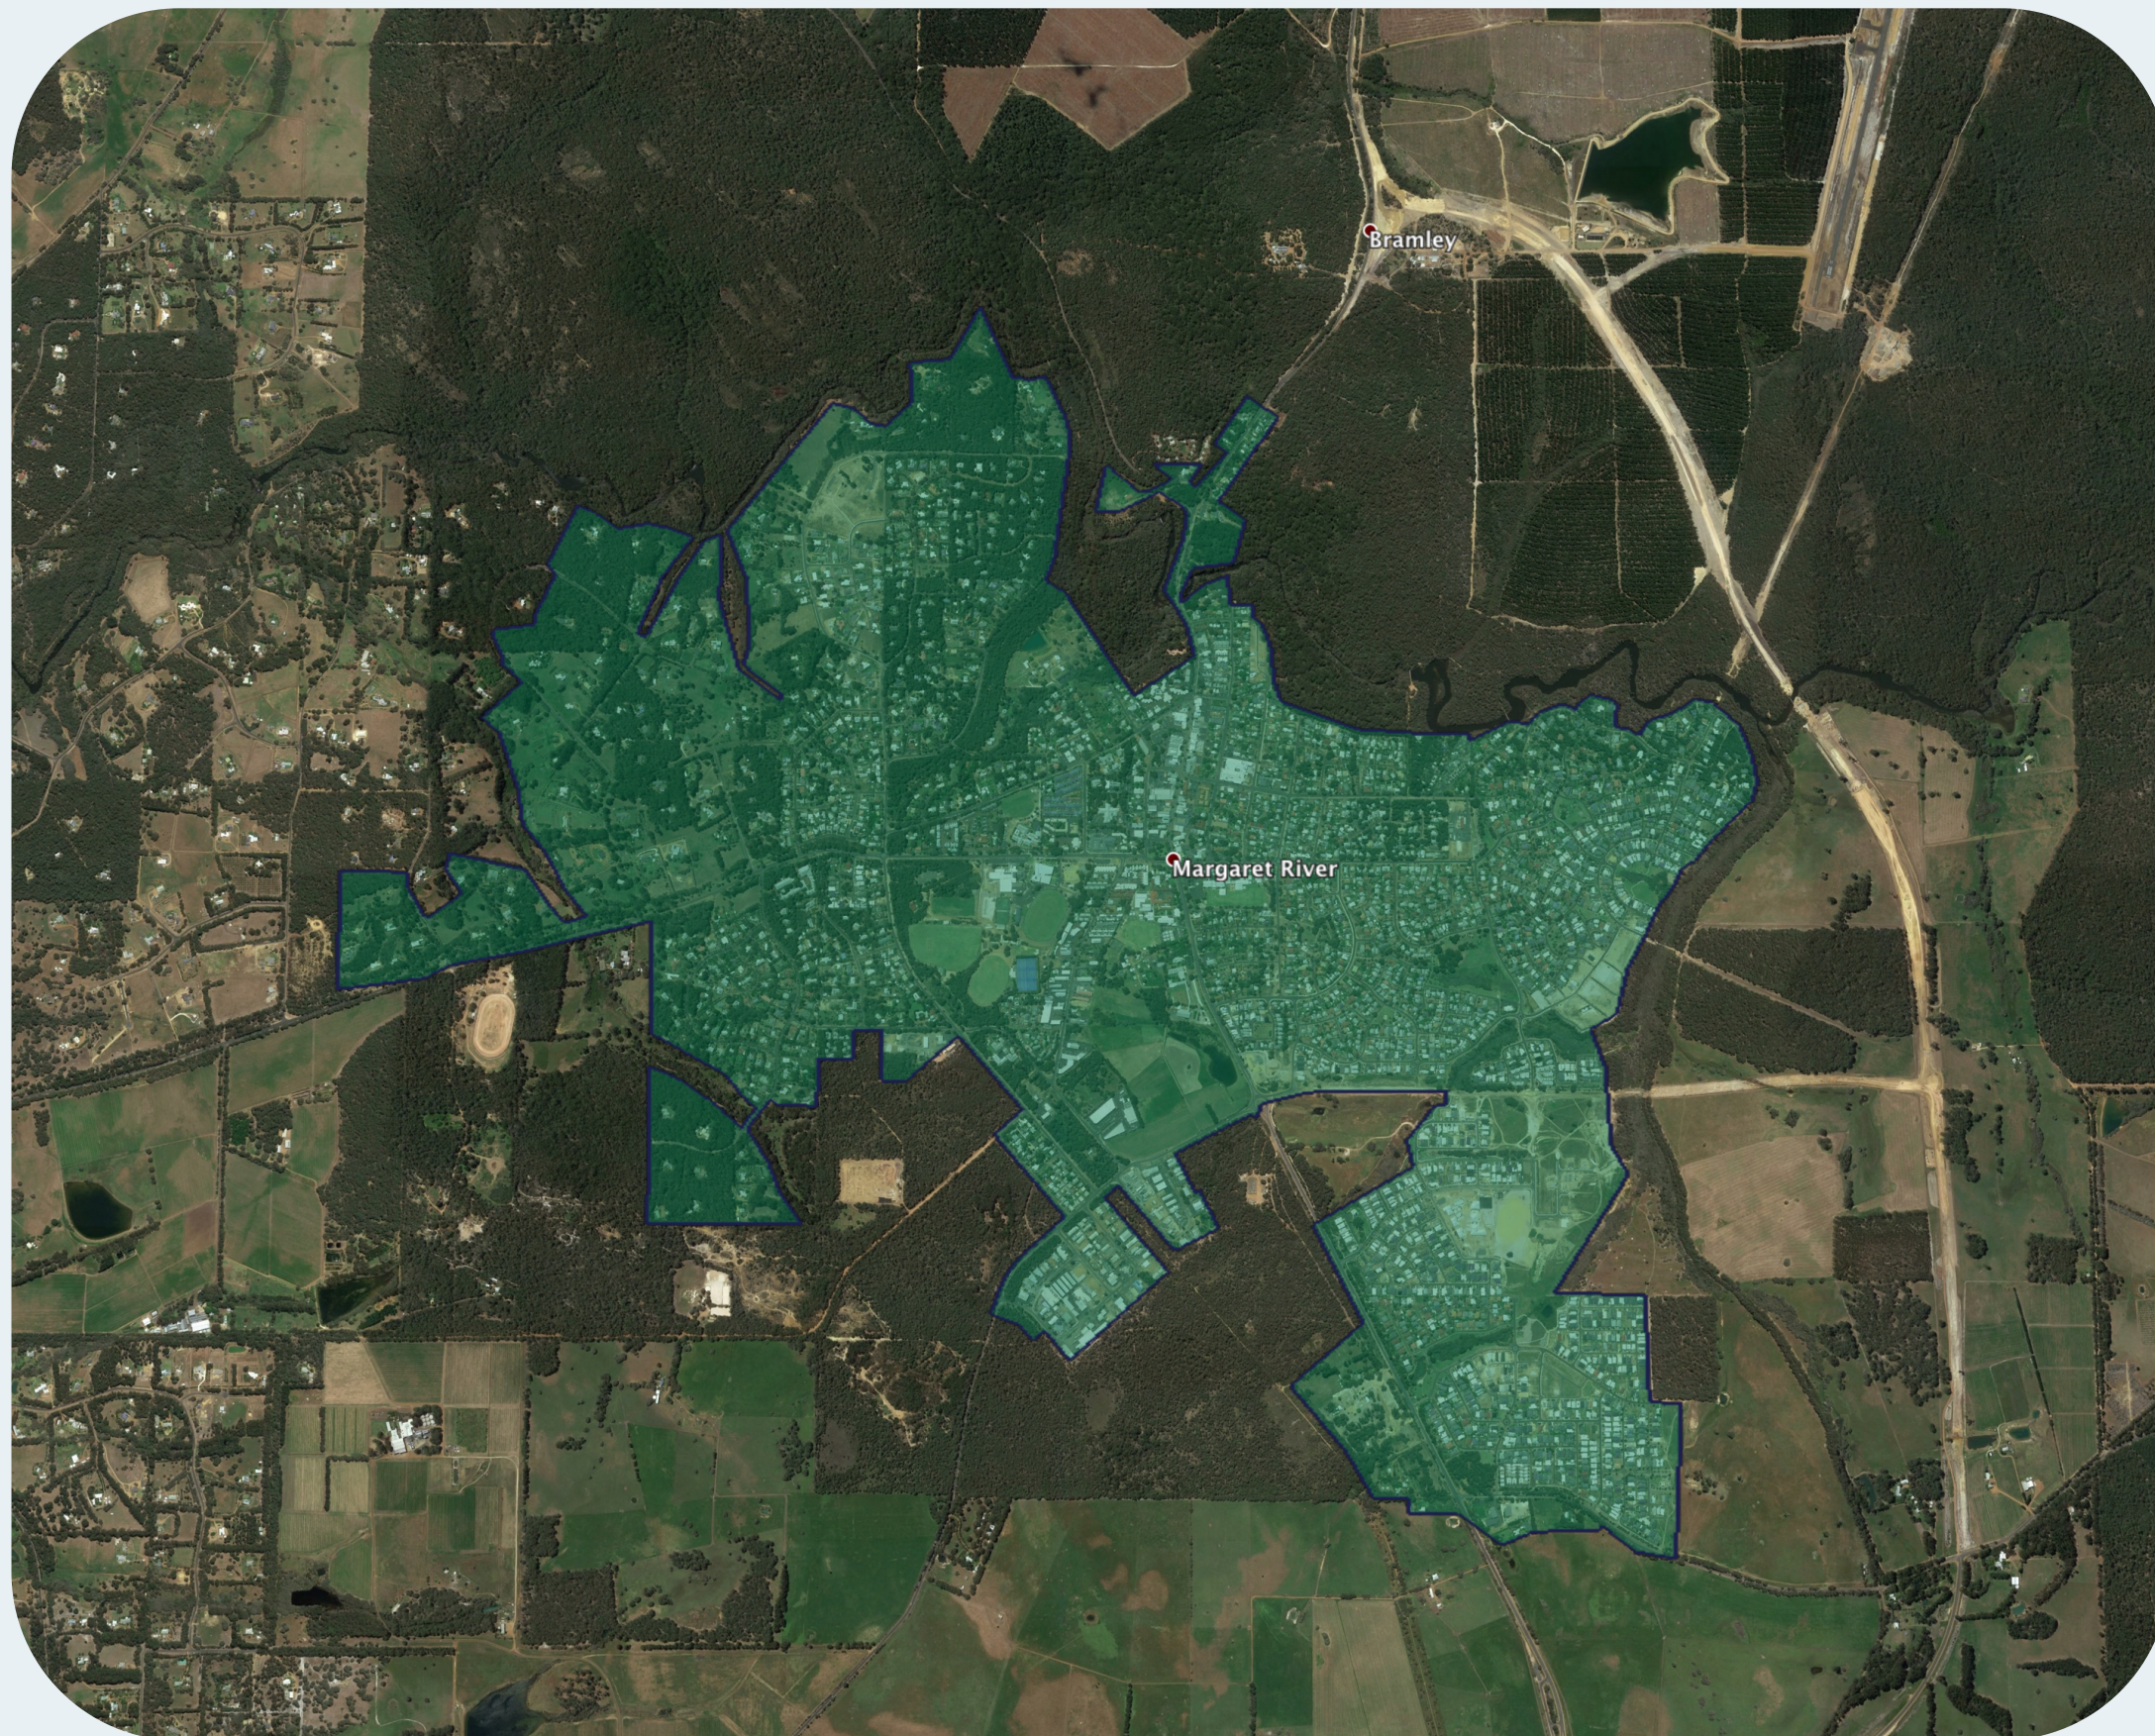

# nbn™ Business Fibre Zone indicative map – Margaret River and surrounds

The nbn™ Business Fibre Initiative is available to businesses right across the country.

The area highlighted on this map, is part of an nbn™ Business Fibre Zone that is eligible for business nbn™ Enterprise Ethernet.

## Key

-  nbn™ Business Fibre Zone
-  Adjacent/nearby nbn™ Business Fibre Zone (where relevant)