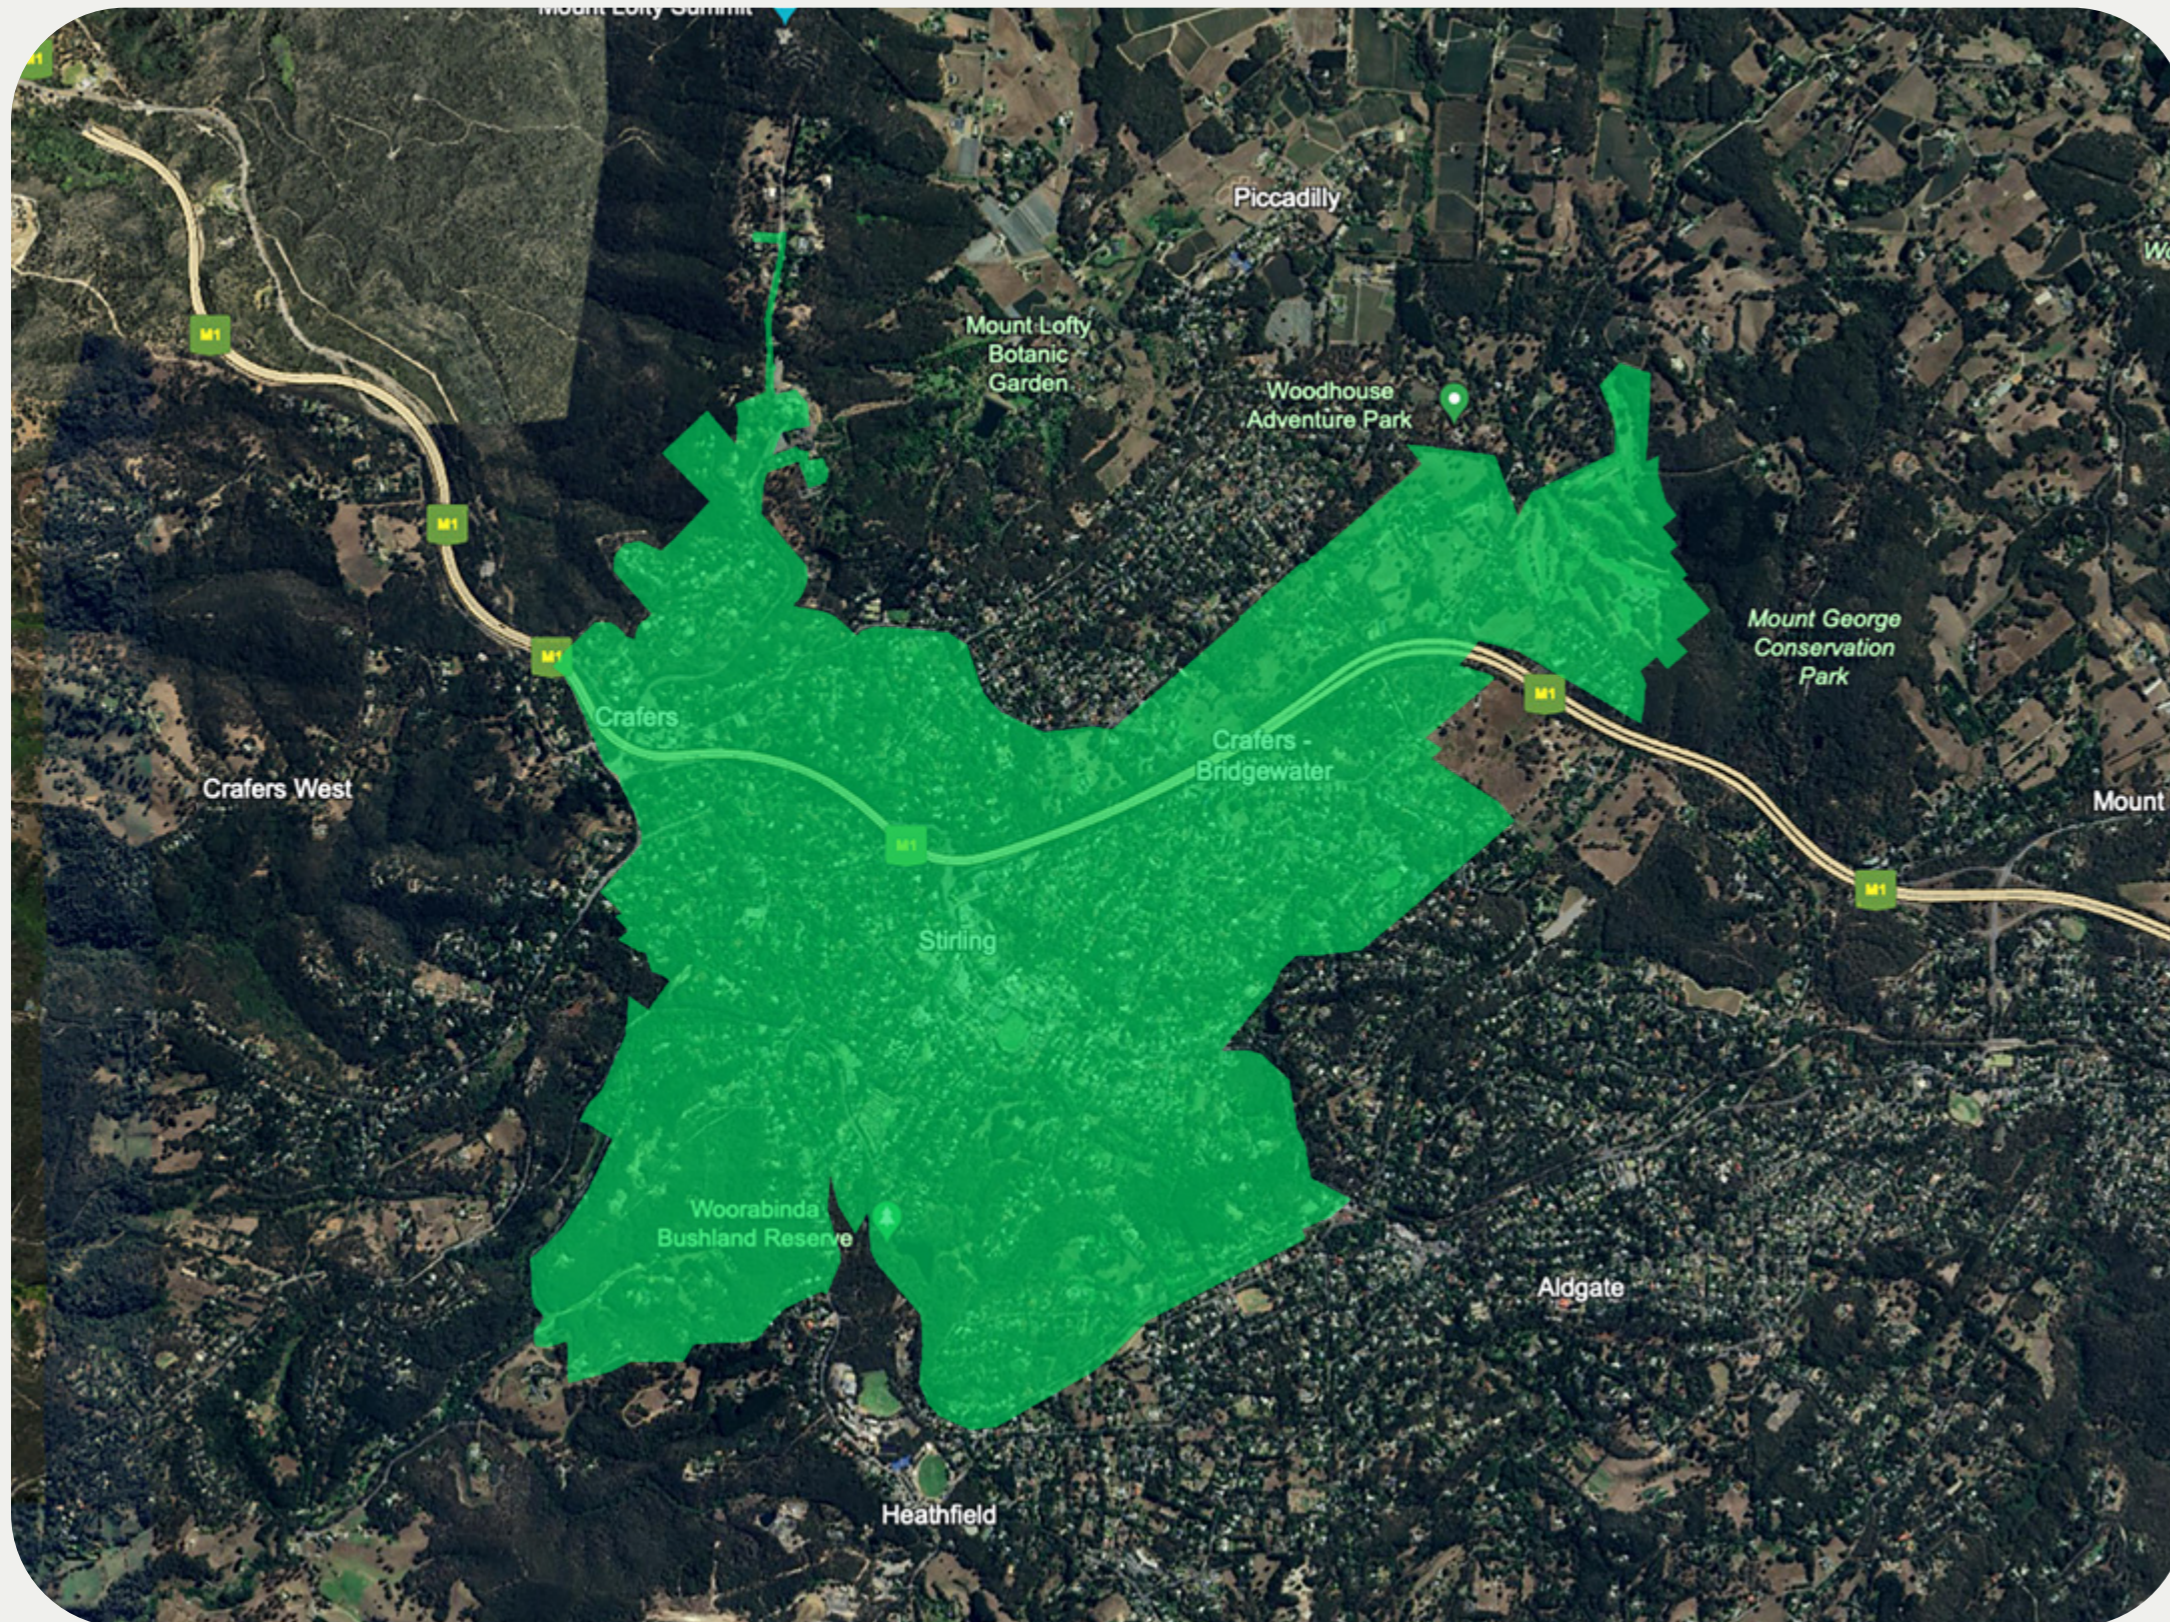

# NBN® BUSINESS FIBRE ZONE INDICATIVE MAP STIRLING / CRAFERS AND SURROUNDS

The nbn® Business Fibre Initiative is available to businesses right across the country.

The areas highlighted on this map, are part of an nbn® Business Fibre Zone that is eligible for business nbn® Enterprise Ethernet.