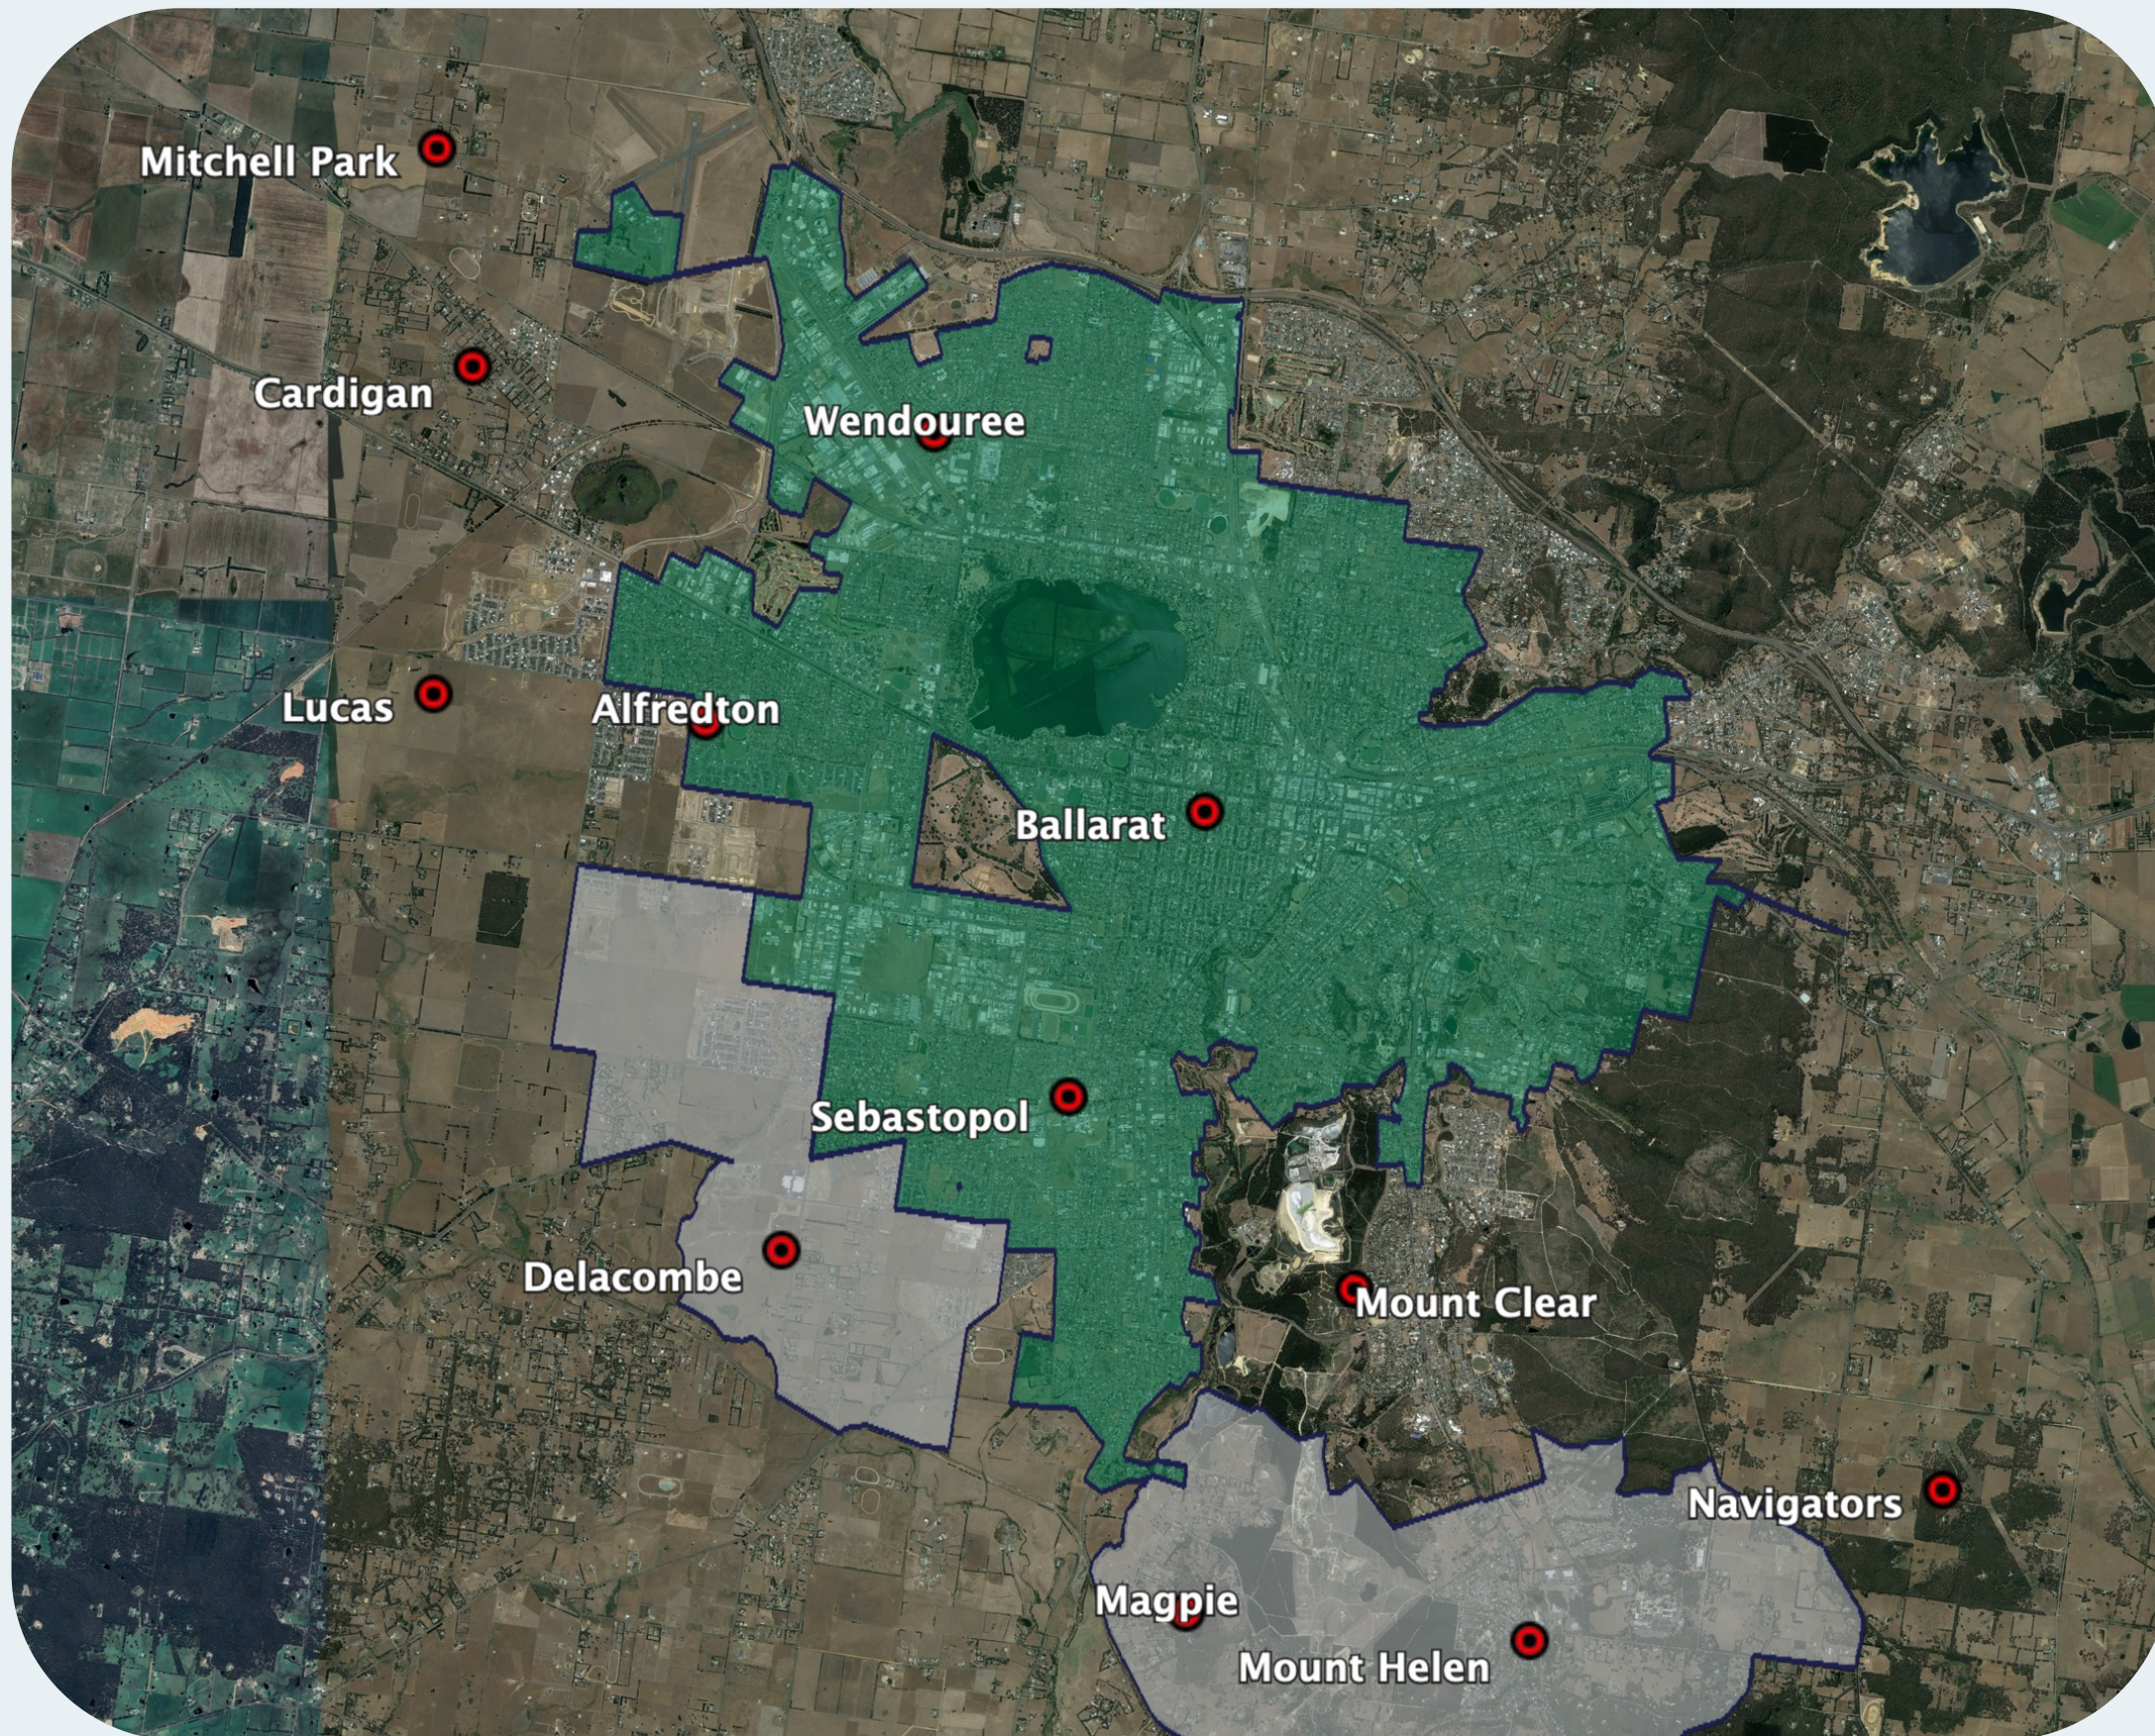

nbn™ Business Fibre Zone indicative map – Ballarat and surrounds

The **nbn™** Business Fibre Initiative is available to businesses right across the country.

The area highlighted on this map, is part of an **nbn™** Business Fibre Zone that is eligible for business **nbn™** Enterprise Ethernet.

To find out more about the Fibre Initiative contact your service provider, or visit:
nbn.com.au/businessfibre

Key

-  nbn™ Business Fibre Zone
-  Adjacent/nearby nbn™ Business Fibre Zone (where relevant)