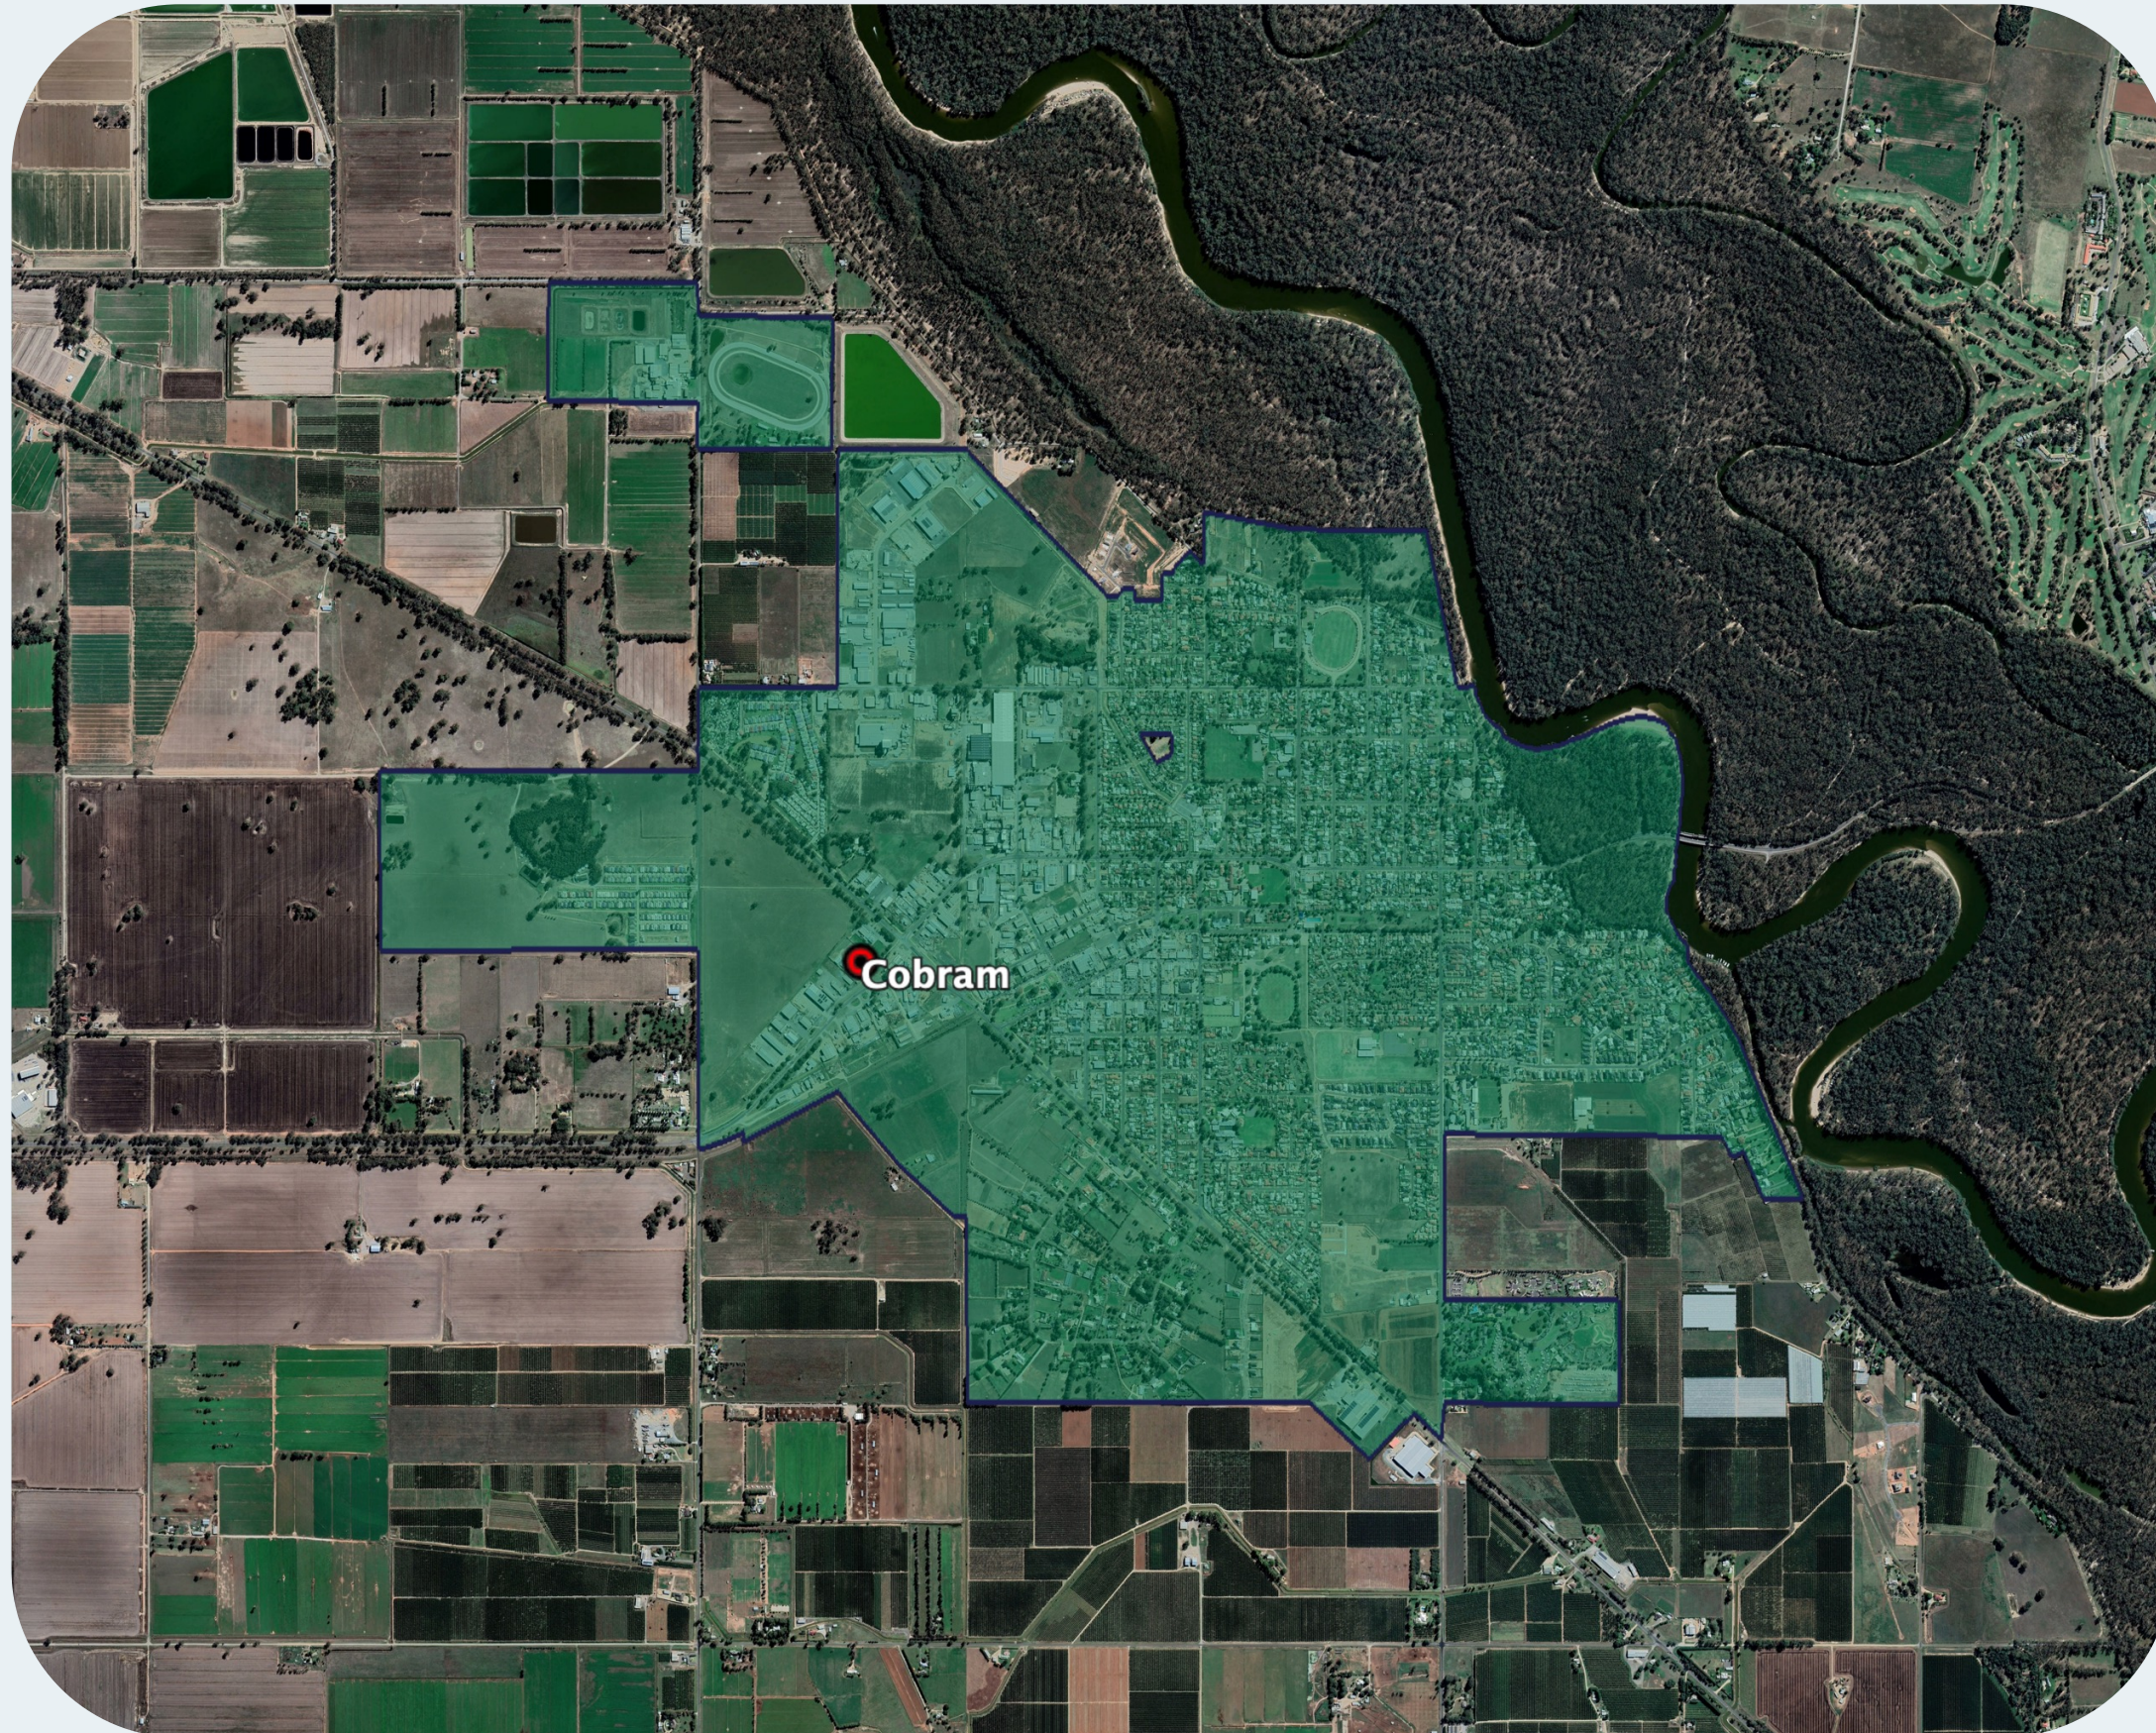

nbn™ Business Fibre Zone indicative map – Cobram and surrounds

The **nbn™** Business Fibre Initiative is available to businesses right across the country.

The area highlighted on this map, is part of an **nbn™** Business Fibre Zone that is eligible for business **nbn™** Enterprise Ethernet.

To find out more about the Fibre Initiative contact your service provider, or visit:
nbn.com.au/businessfibre

Key

-  nbn™ Business Fibre Zone
-  Adjacent/nearby nbn™ Business Fibre Zone (where relevant)