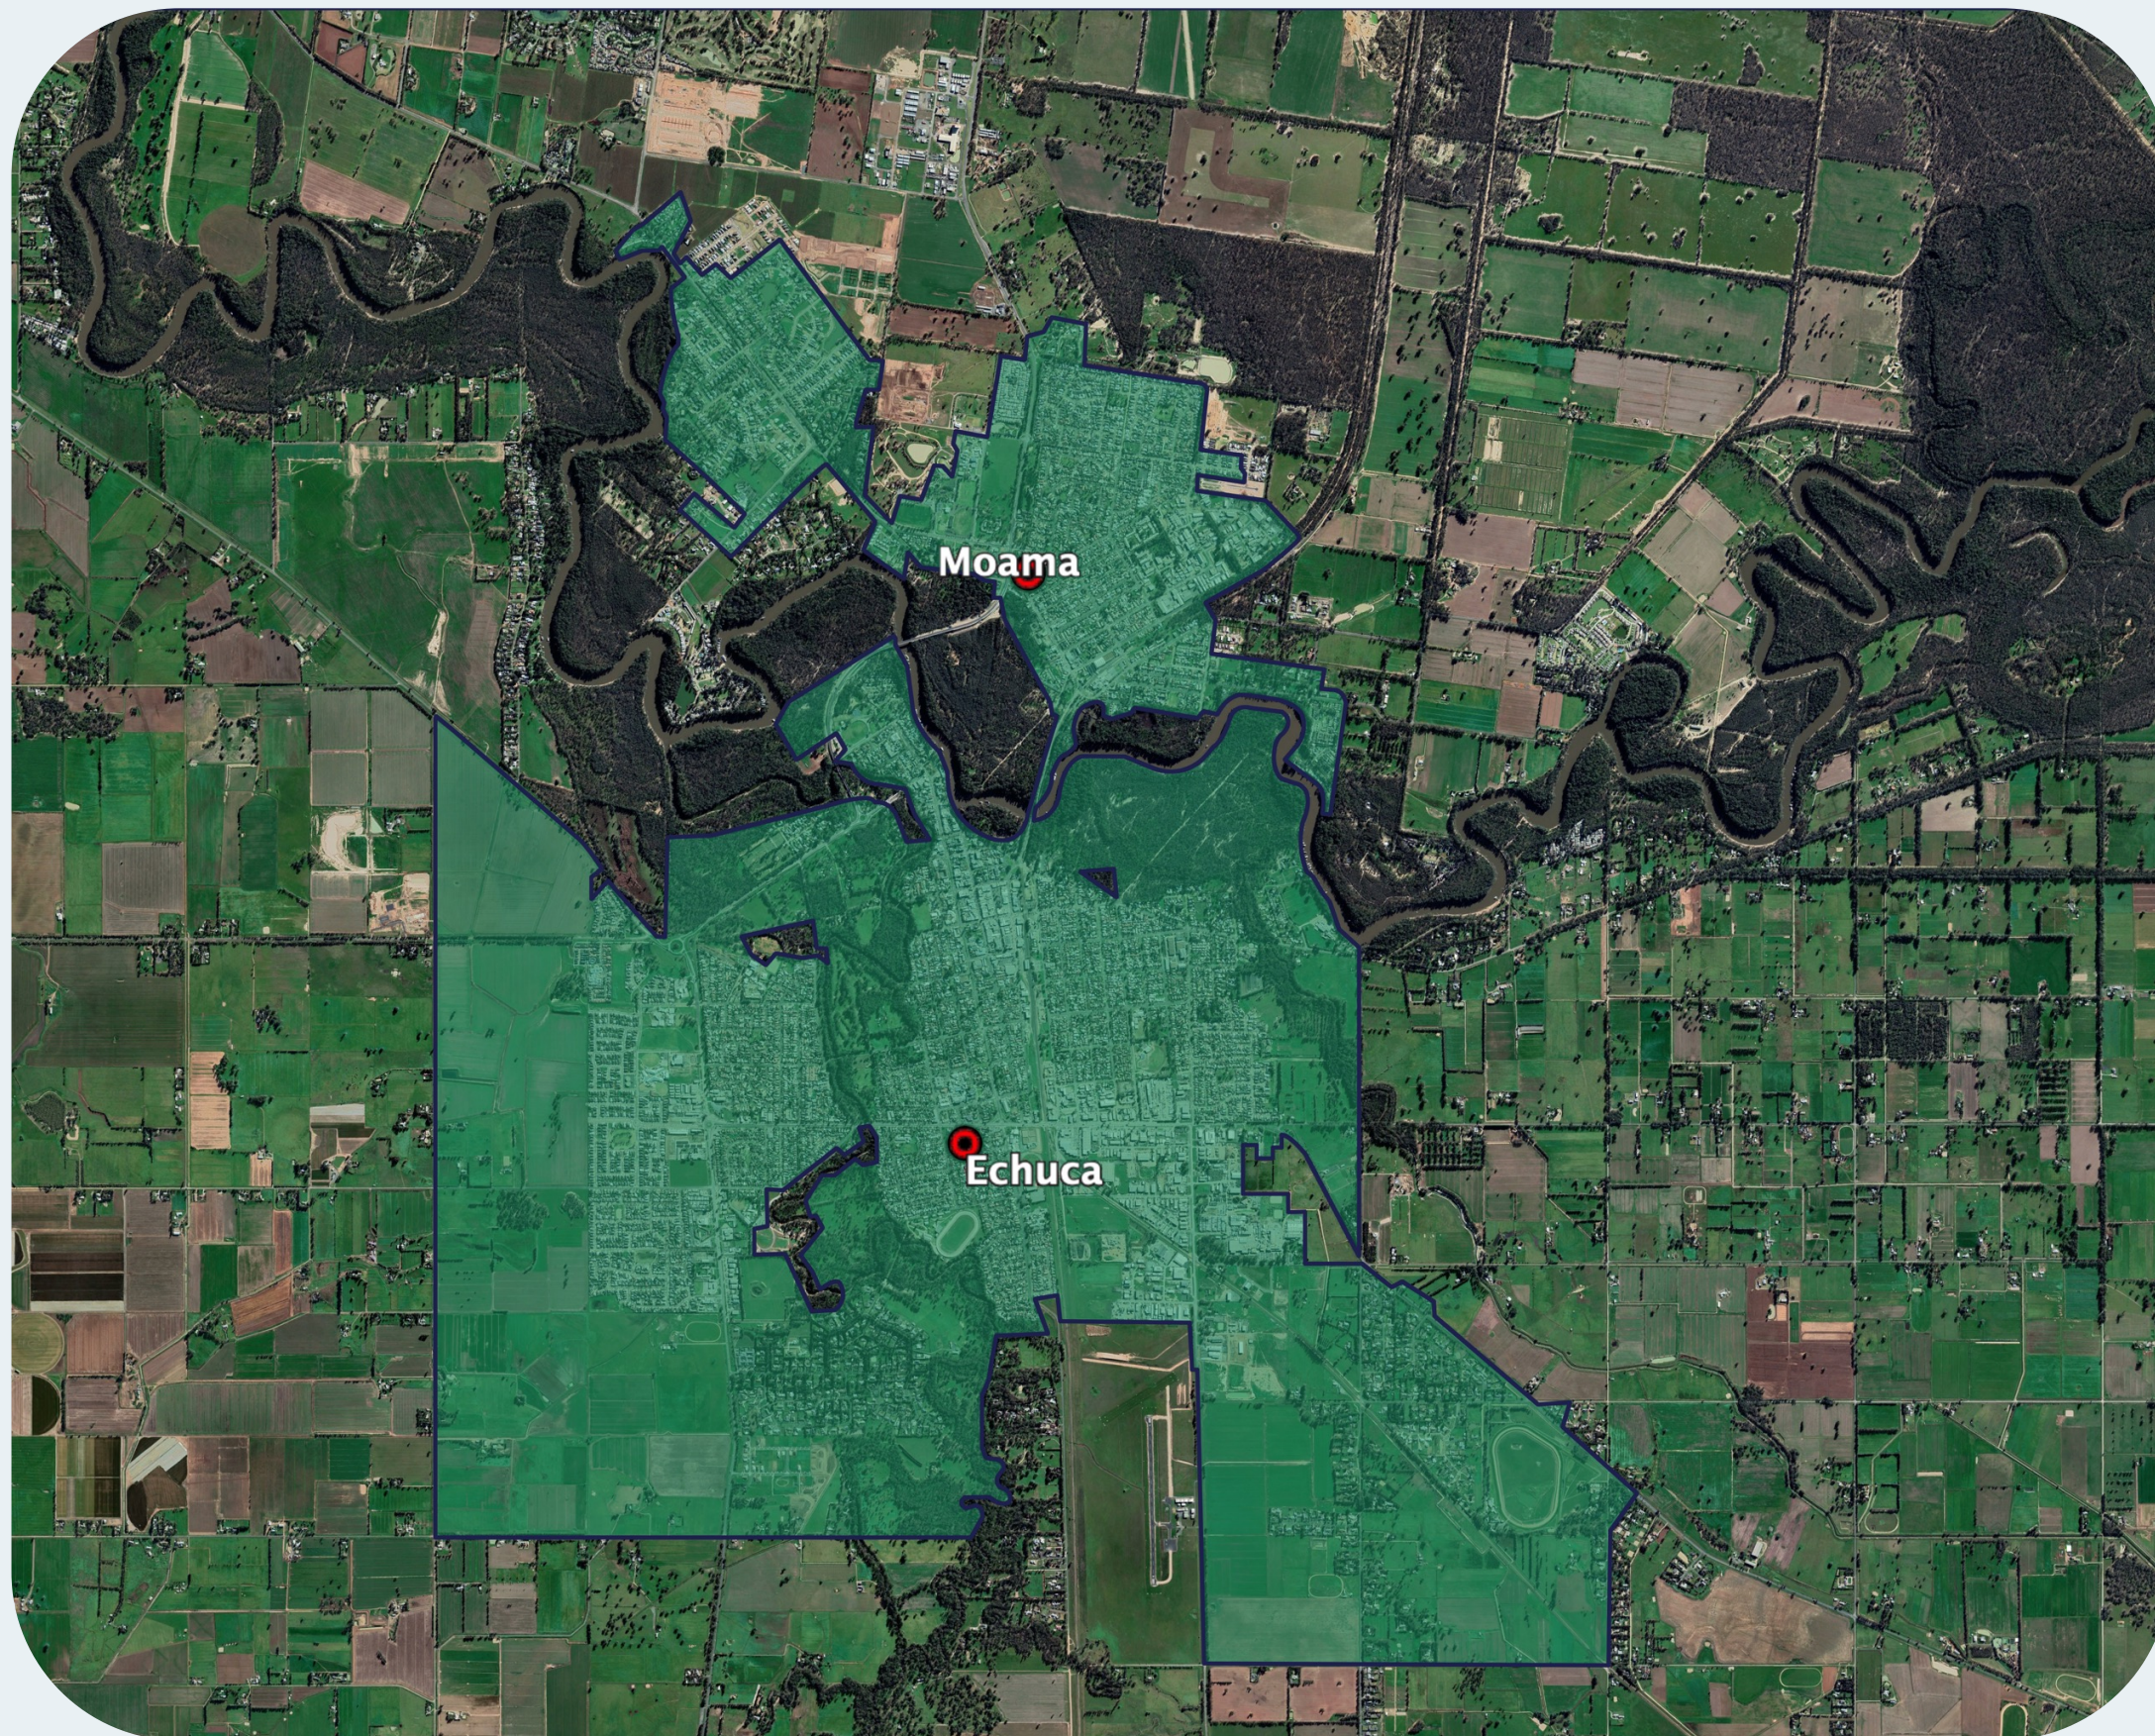

nbn™ Business Fibre Zone indicative map – Echuca and surrounds

The **nbn™** Business Fibre Initiative is available to businesses right across the country.

The area highlighted on this map, is part of an **nbn™** Business Fibre Zone that is eligible for business **nbn™** Enterprise Ethernet.

To find out more about the Fibre Initiative contact your service provider, or visit:
nbn.com.au/businessfibre

Key

-  nbn™ Business Fibre Zone
-  Adjacent/nearby nbn™ Business Fibre Zone (where relevant)