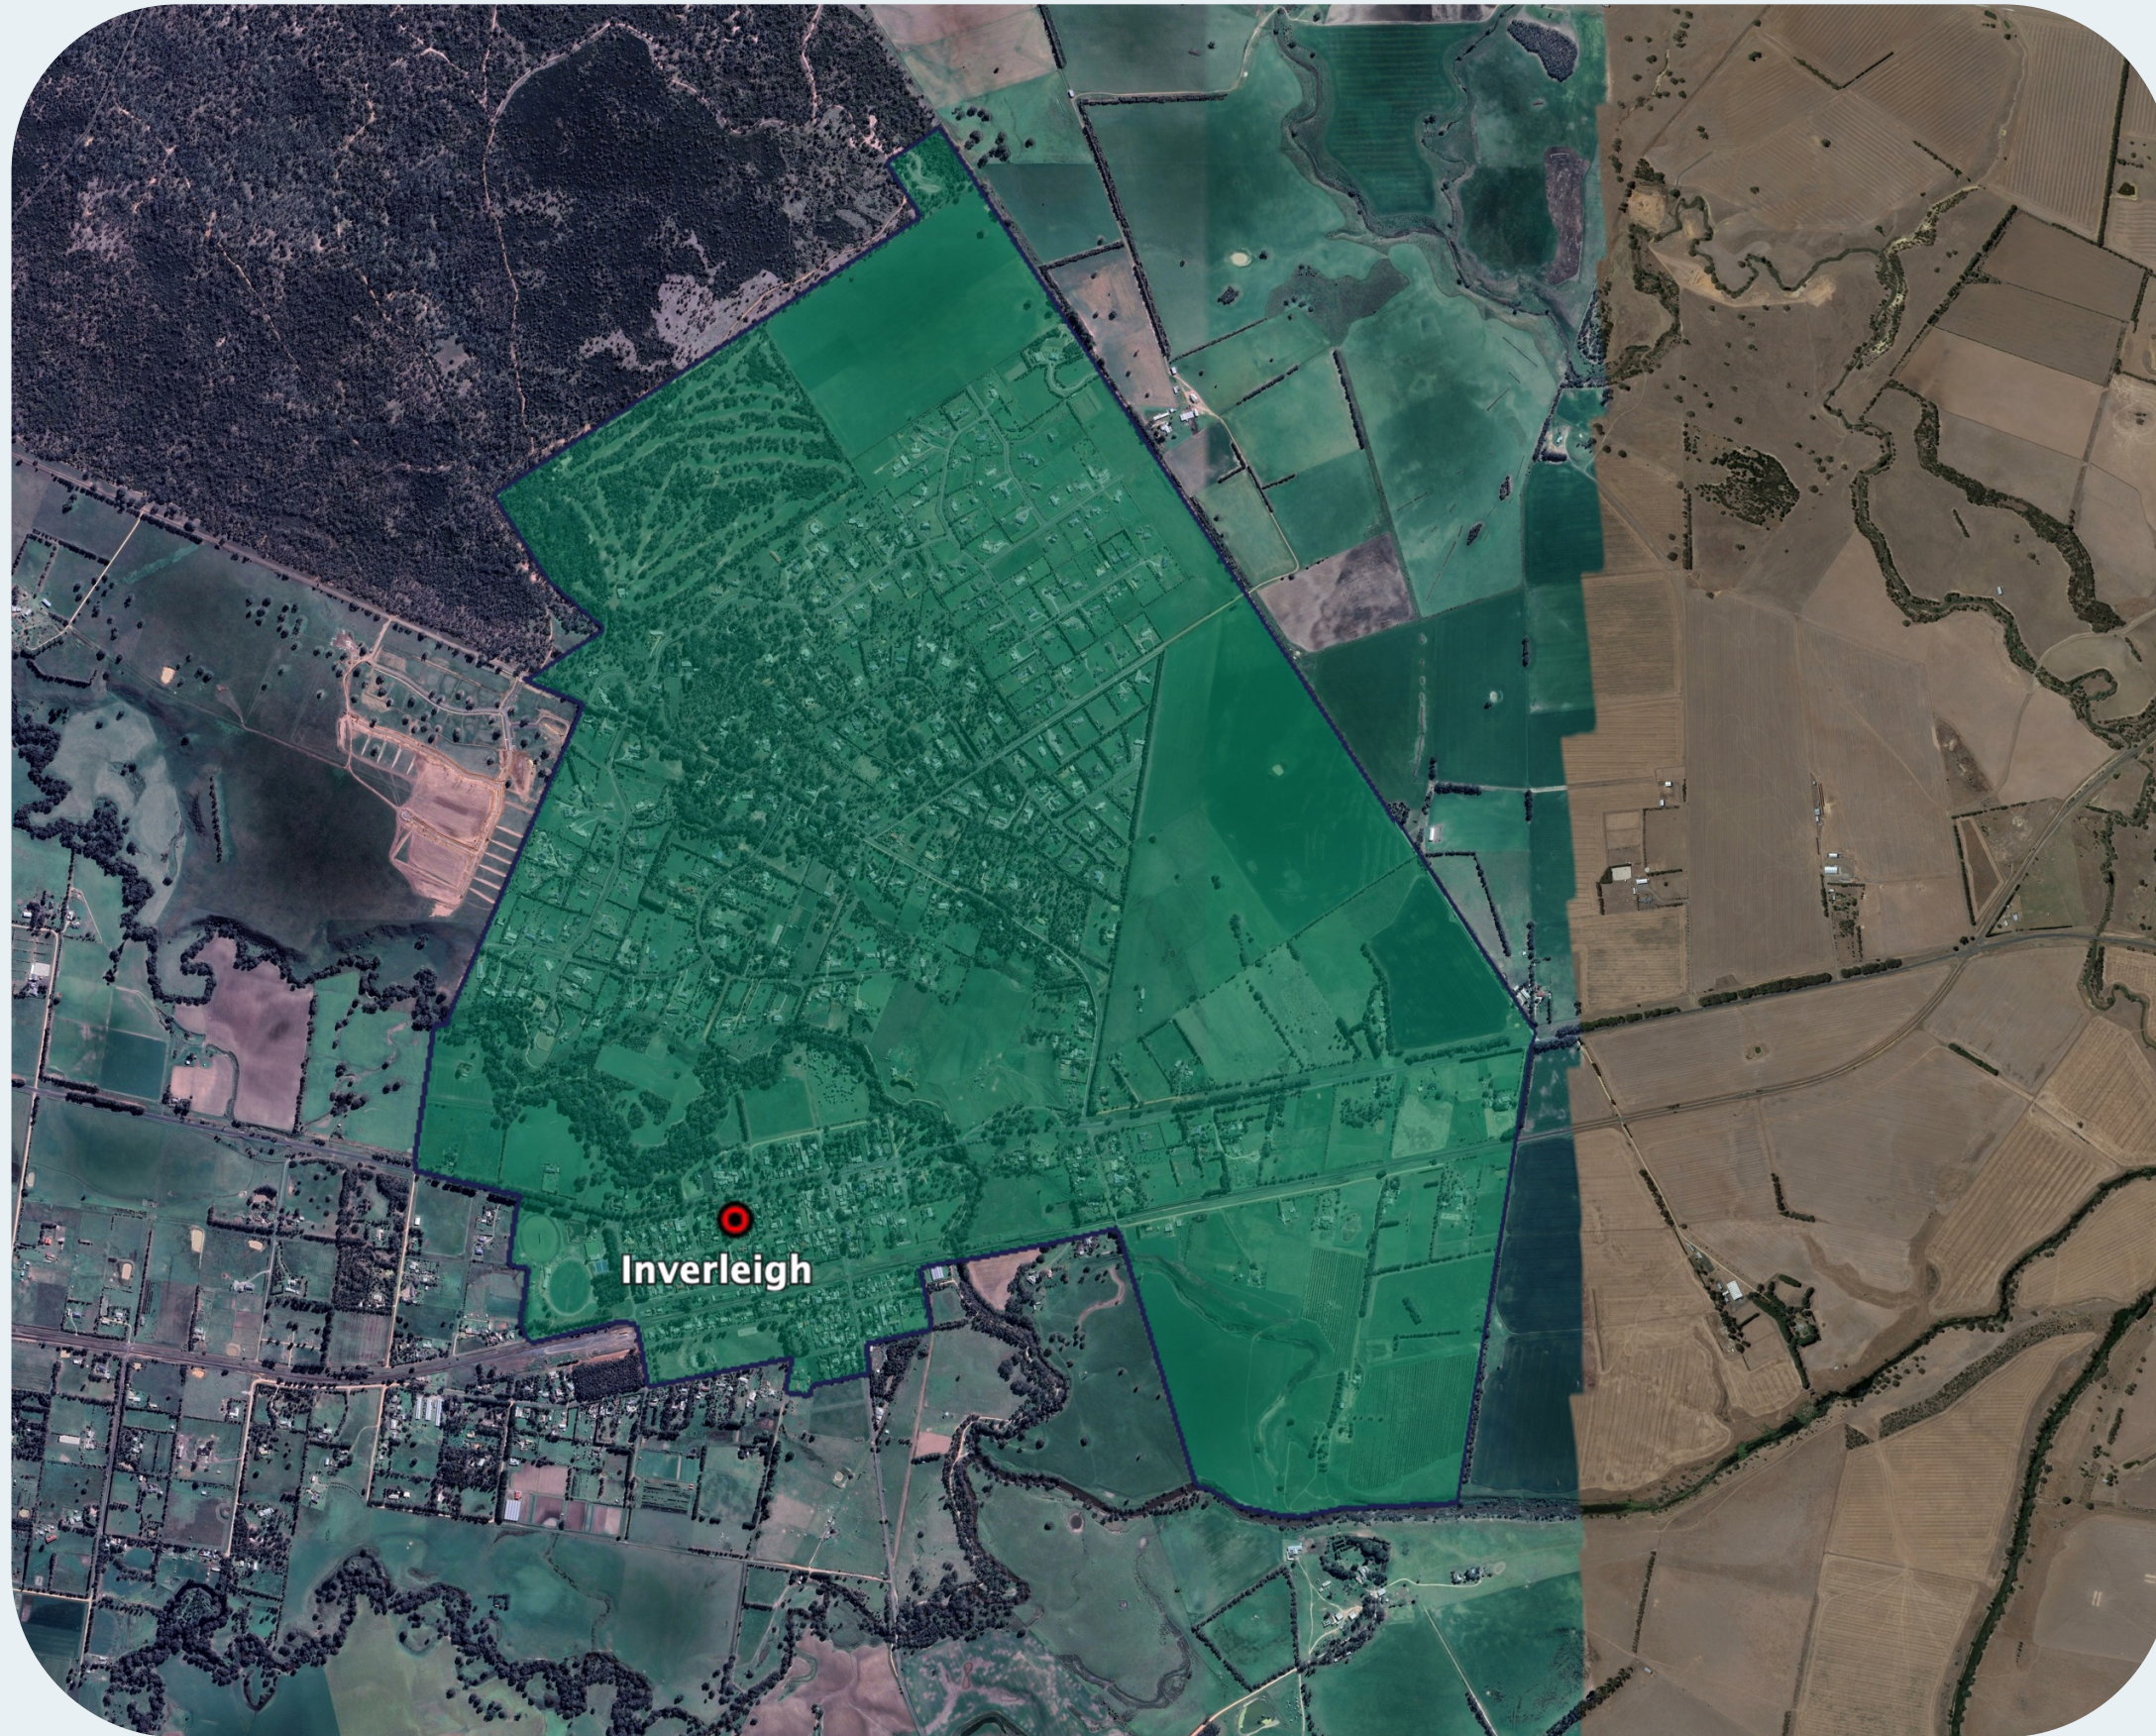

nbn™ Business Fibre Zone indicative map – Inverleigh and surrounds

The **nbn™** Business Fibre Initiative is available to businesses right across the country.

The area highlighted on this map, is part of an **nbn™** Business Fibre Zone that is eligible for business **nbn™** Enterprise Ethernet.

To find out more about the Fibre Initiative contact your service provider, or visit:
nbn.com.au/businessfibre

Key

-  nbn™ Business Fibre Zone
-  Adjacent/nearby nbn™ Business Fibre Zone (where relevant)