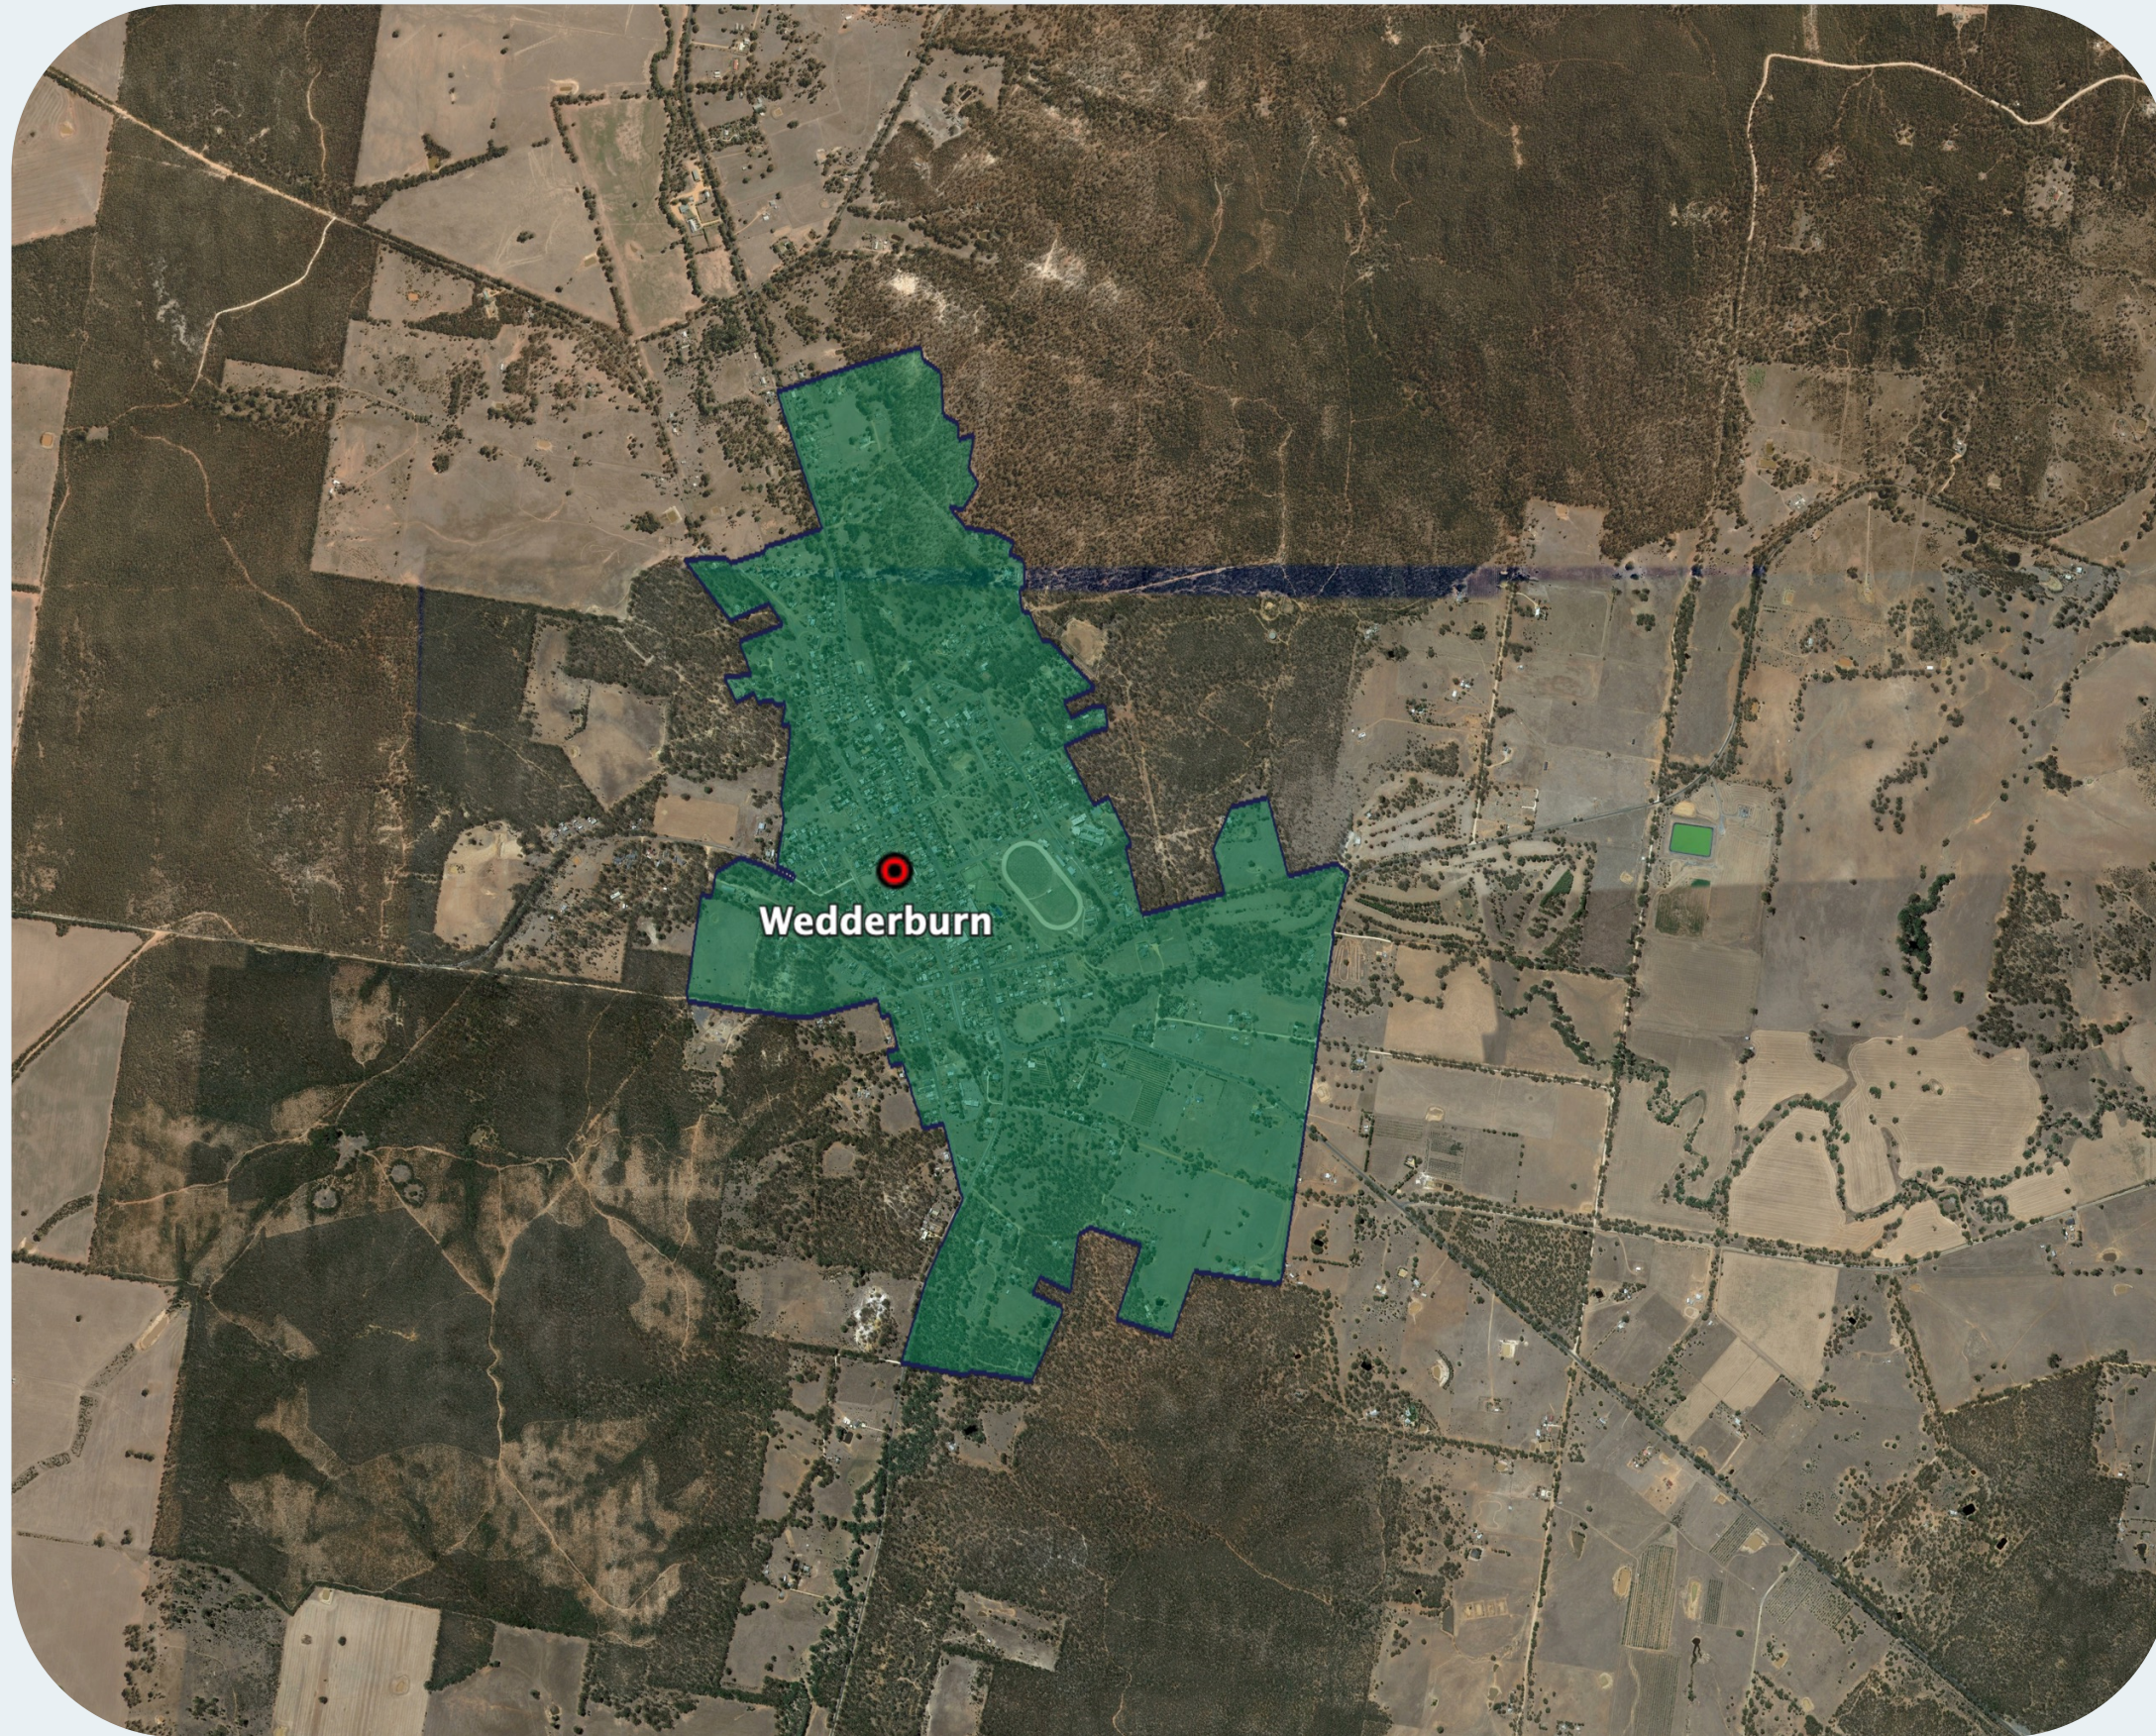

nbn™ Business Fibre Zone indicative map – Wedderburn and surrounds

The **nbn™** Business Fibre Initiative is available to businesses right across the country.

The area highlighted on this map, is part of an **nbn™** Business Fibre Zone that is eligible for business **nbn™** Enterprise Ethernet.

To find out more about the Fibre Initiative contact your service provider, or visit:
nbn.com.au/businessfibre

Key

-  nbn™ Business Fibre Zone
-  Adjacent/nearby nbn™ Business Fibre Zone (where relevant)