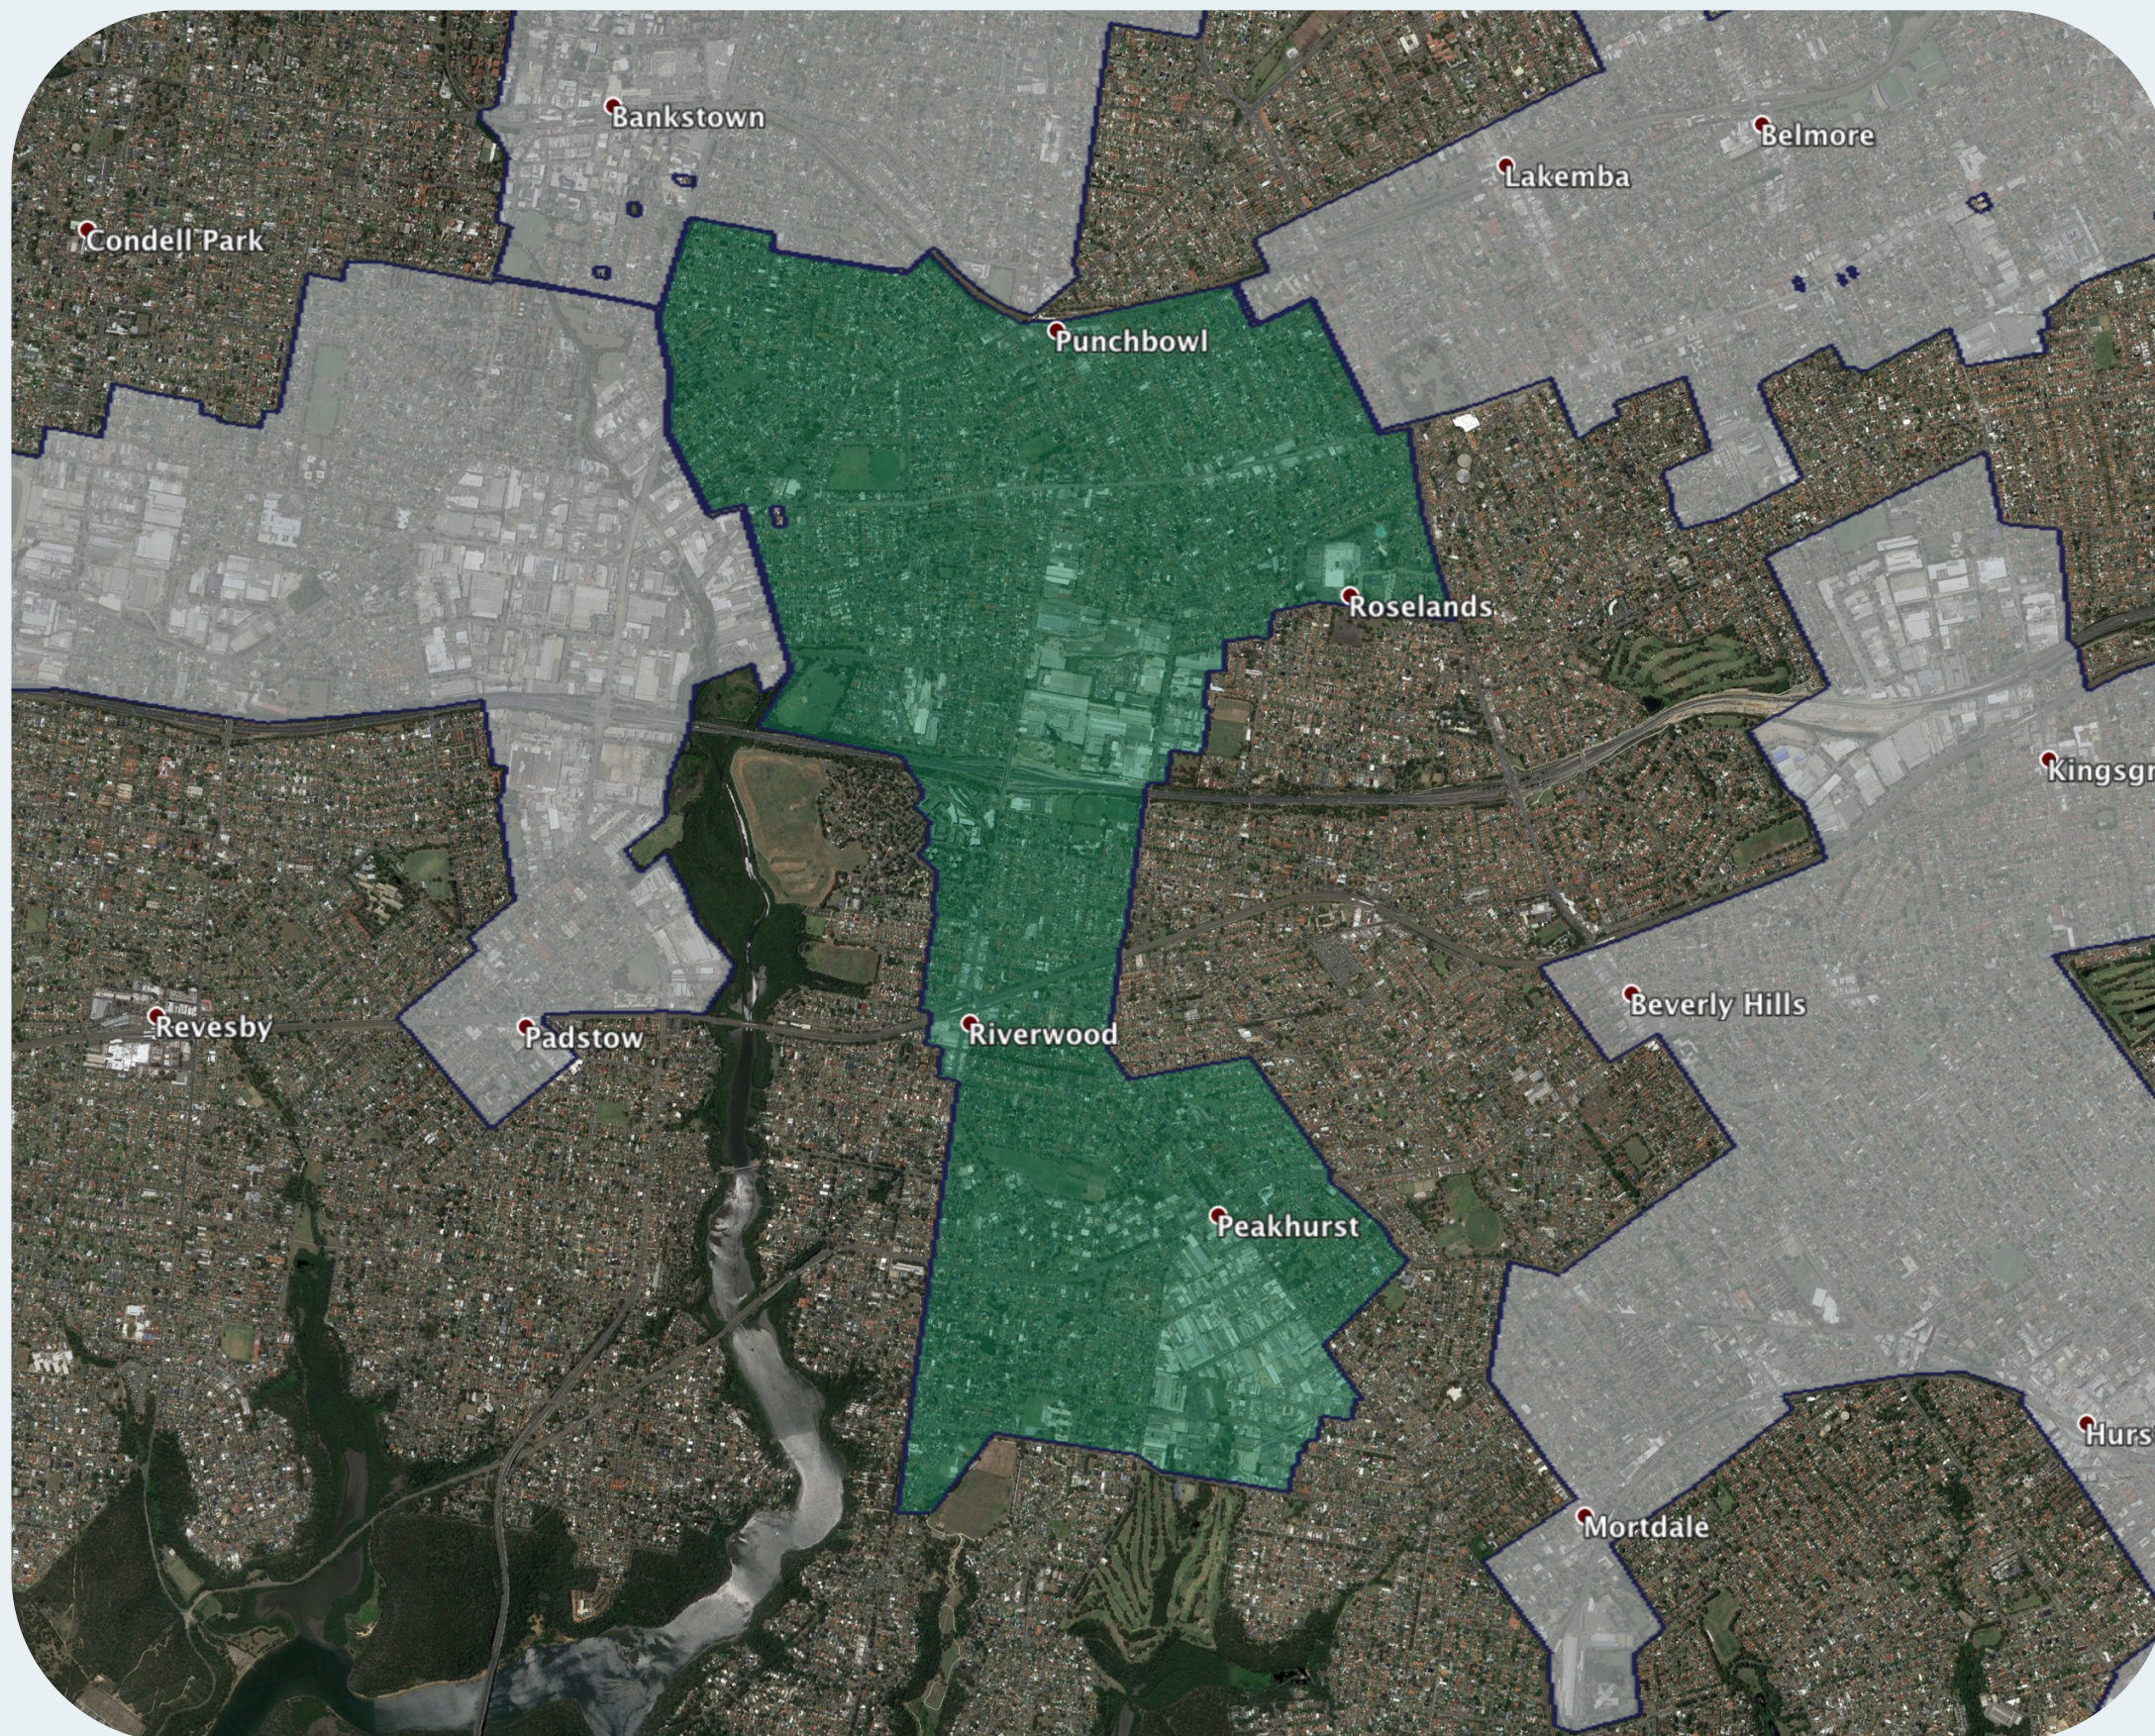

nbn™ Business Fibre Zone indicative map - Punchbowl - Peakhurst and surrounds

The nbn™ Business Fibre Initiative is available to businesses right across the country.

The areas highlighted on this map, are part of an nbn™ Business Fibre Zone that is eligible for business nbn™ Enterprise Ethernet.

To find out more about the Fibre Initiative contact your service provider, or visit: nbn.com.au/businessfibre

Key

-  nbn™ Business Fibre Zone
-  Adjacent/nearby nbn™ Business Fibre Zone (where relevant)