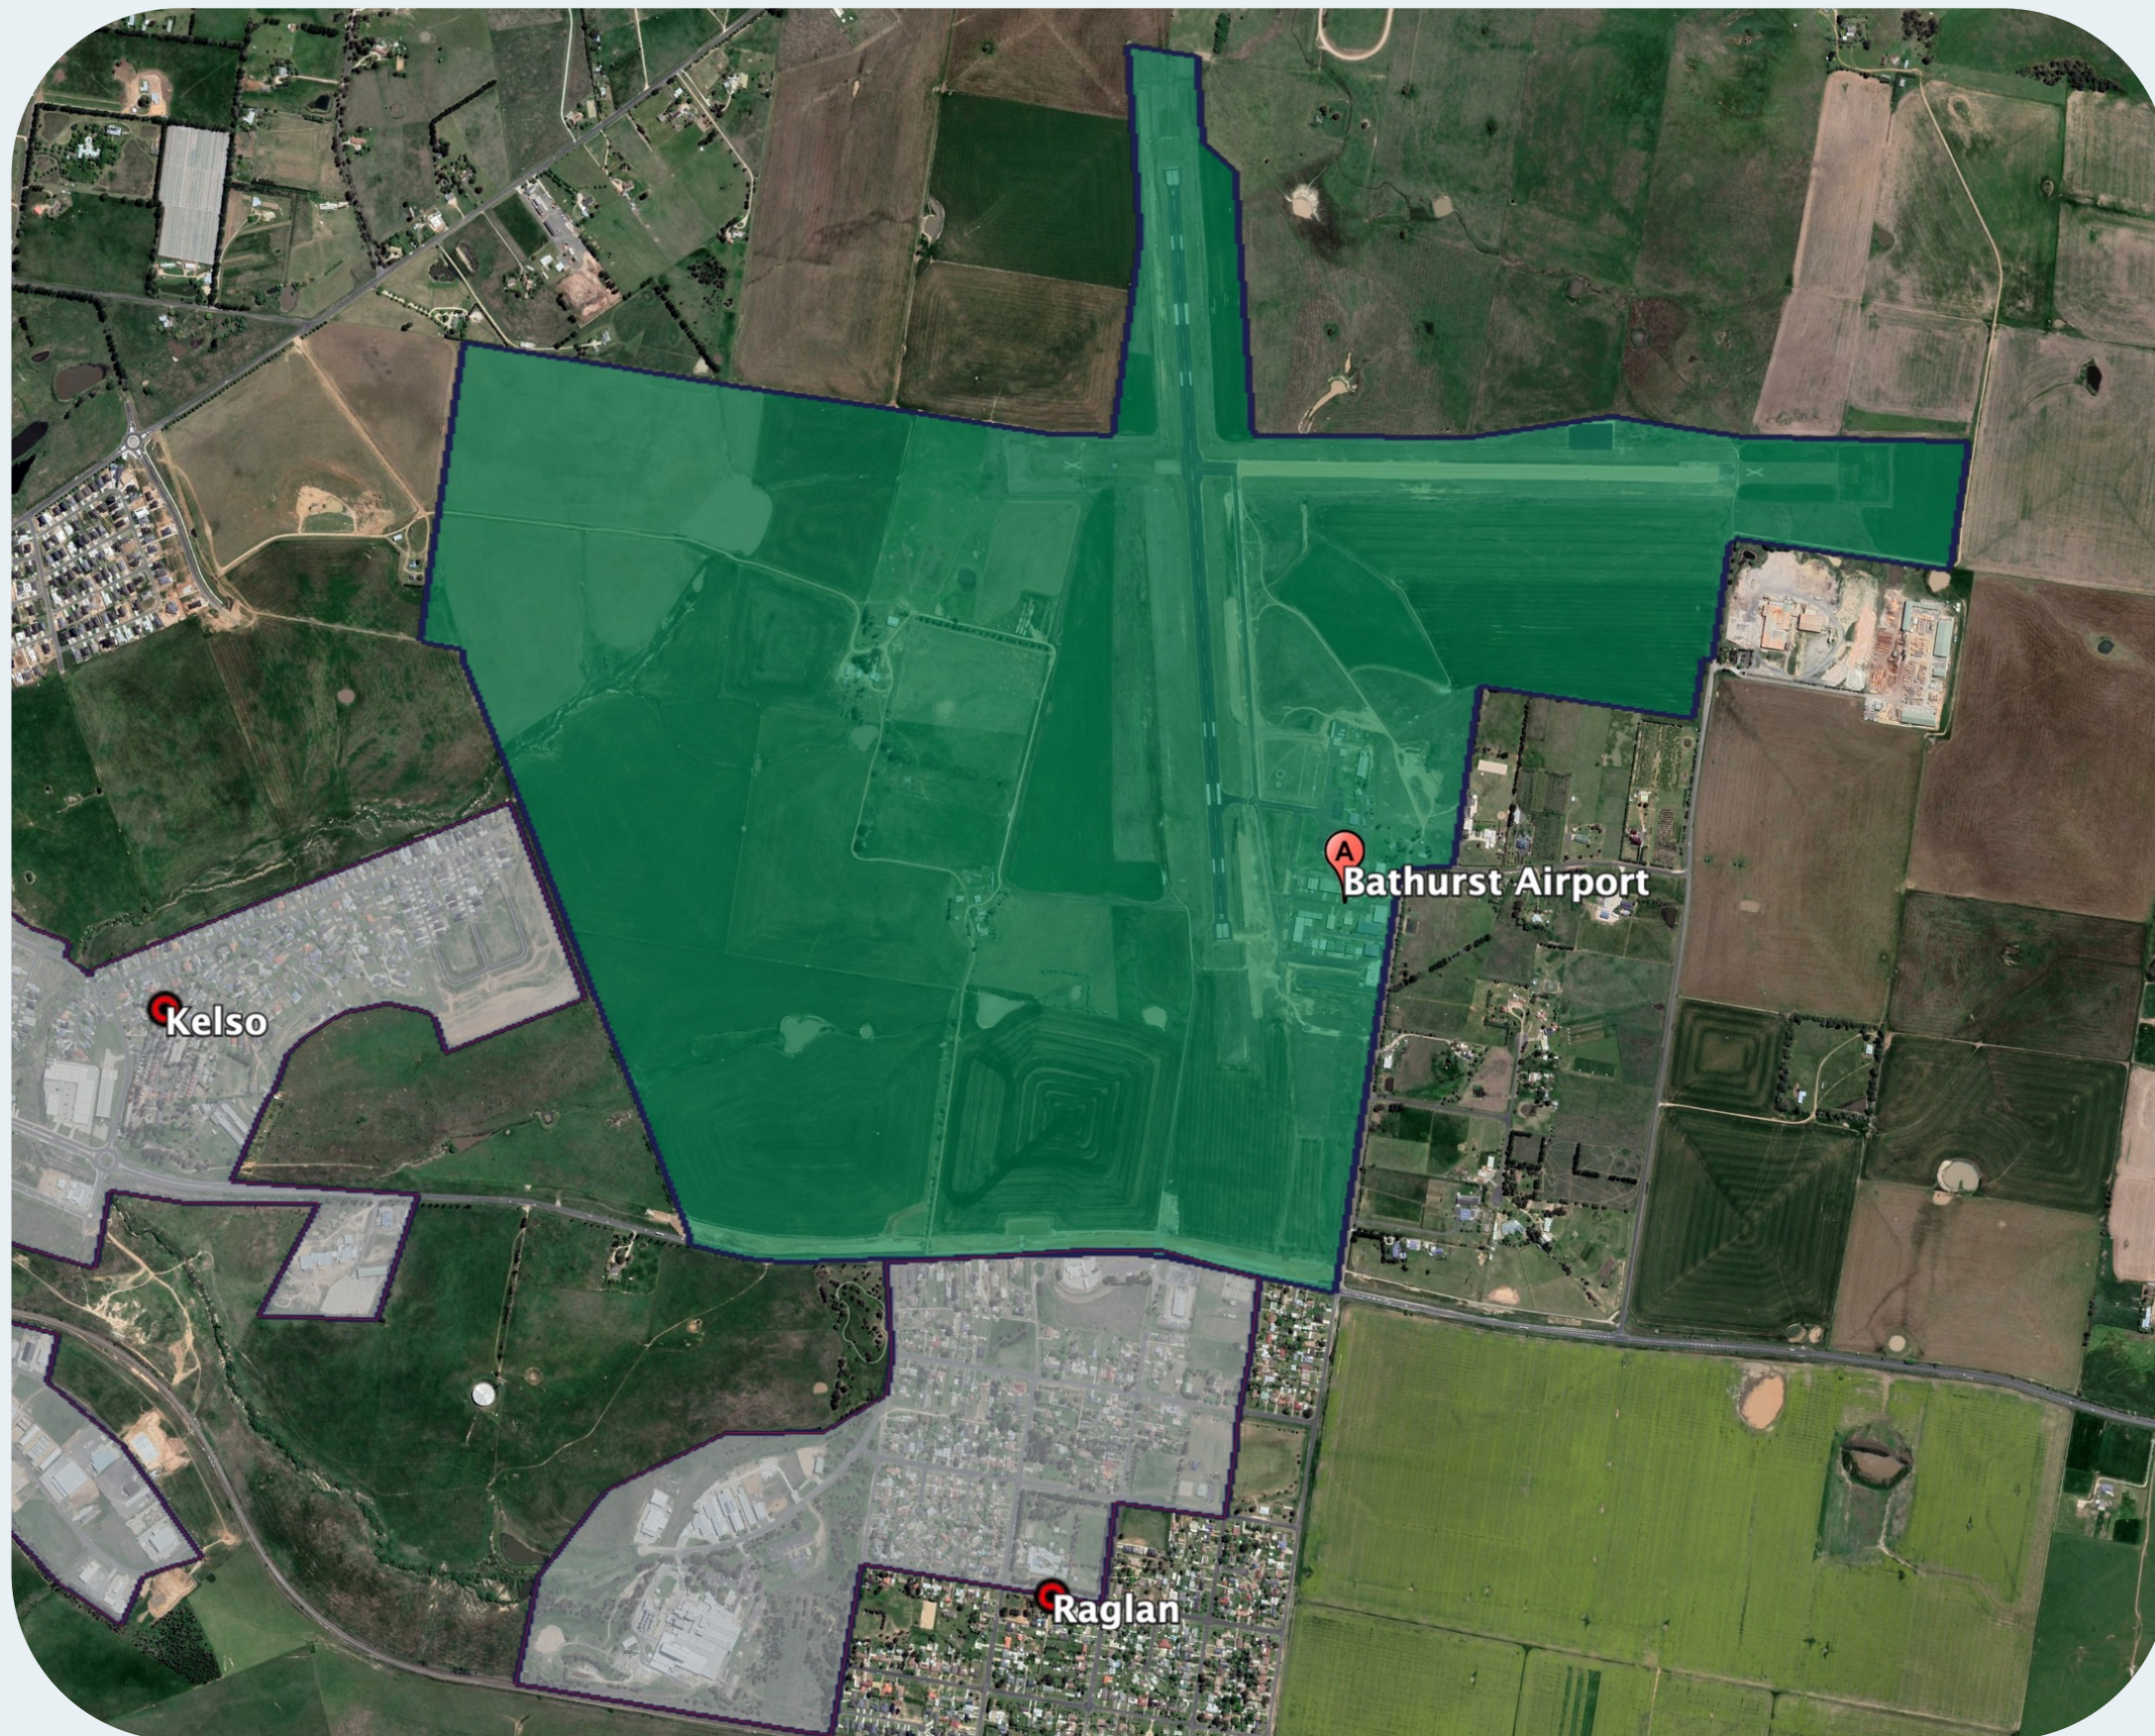

nbn™ Business Fibre Zone indicative map – Bathurst Airport and surrounds

The **nbn™** Business Fibre Initiative is available to businesses right across the country.

The area highlighted on this map, is part of an **nbn™** Business Fibre Zone that is eligible for business **nbn™** Enterprise Ethernet.

To find out more about the Fibre Initiative contact your service provider, or visit:
nbn.com.au/businessfibre

Key

-  nbn™ Business Fibre Zone
-  Adjacent/nearby nbn™ Business Fibre Zone (where relevant)