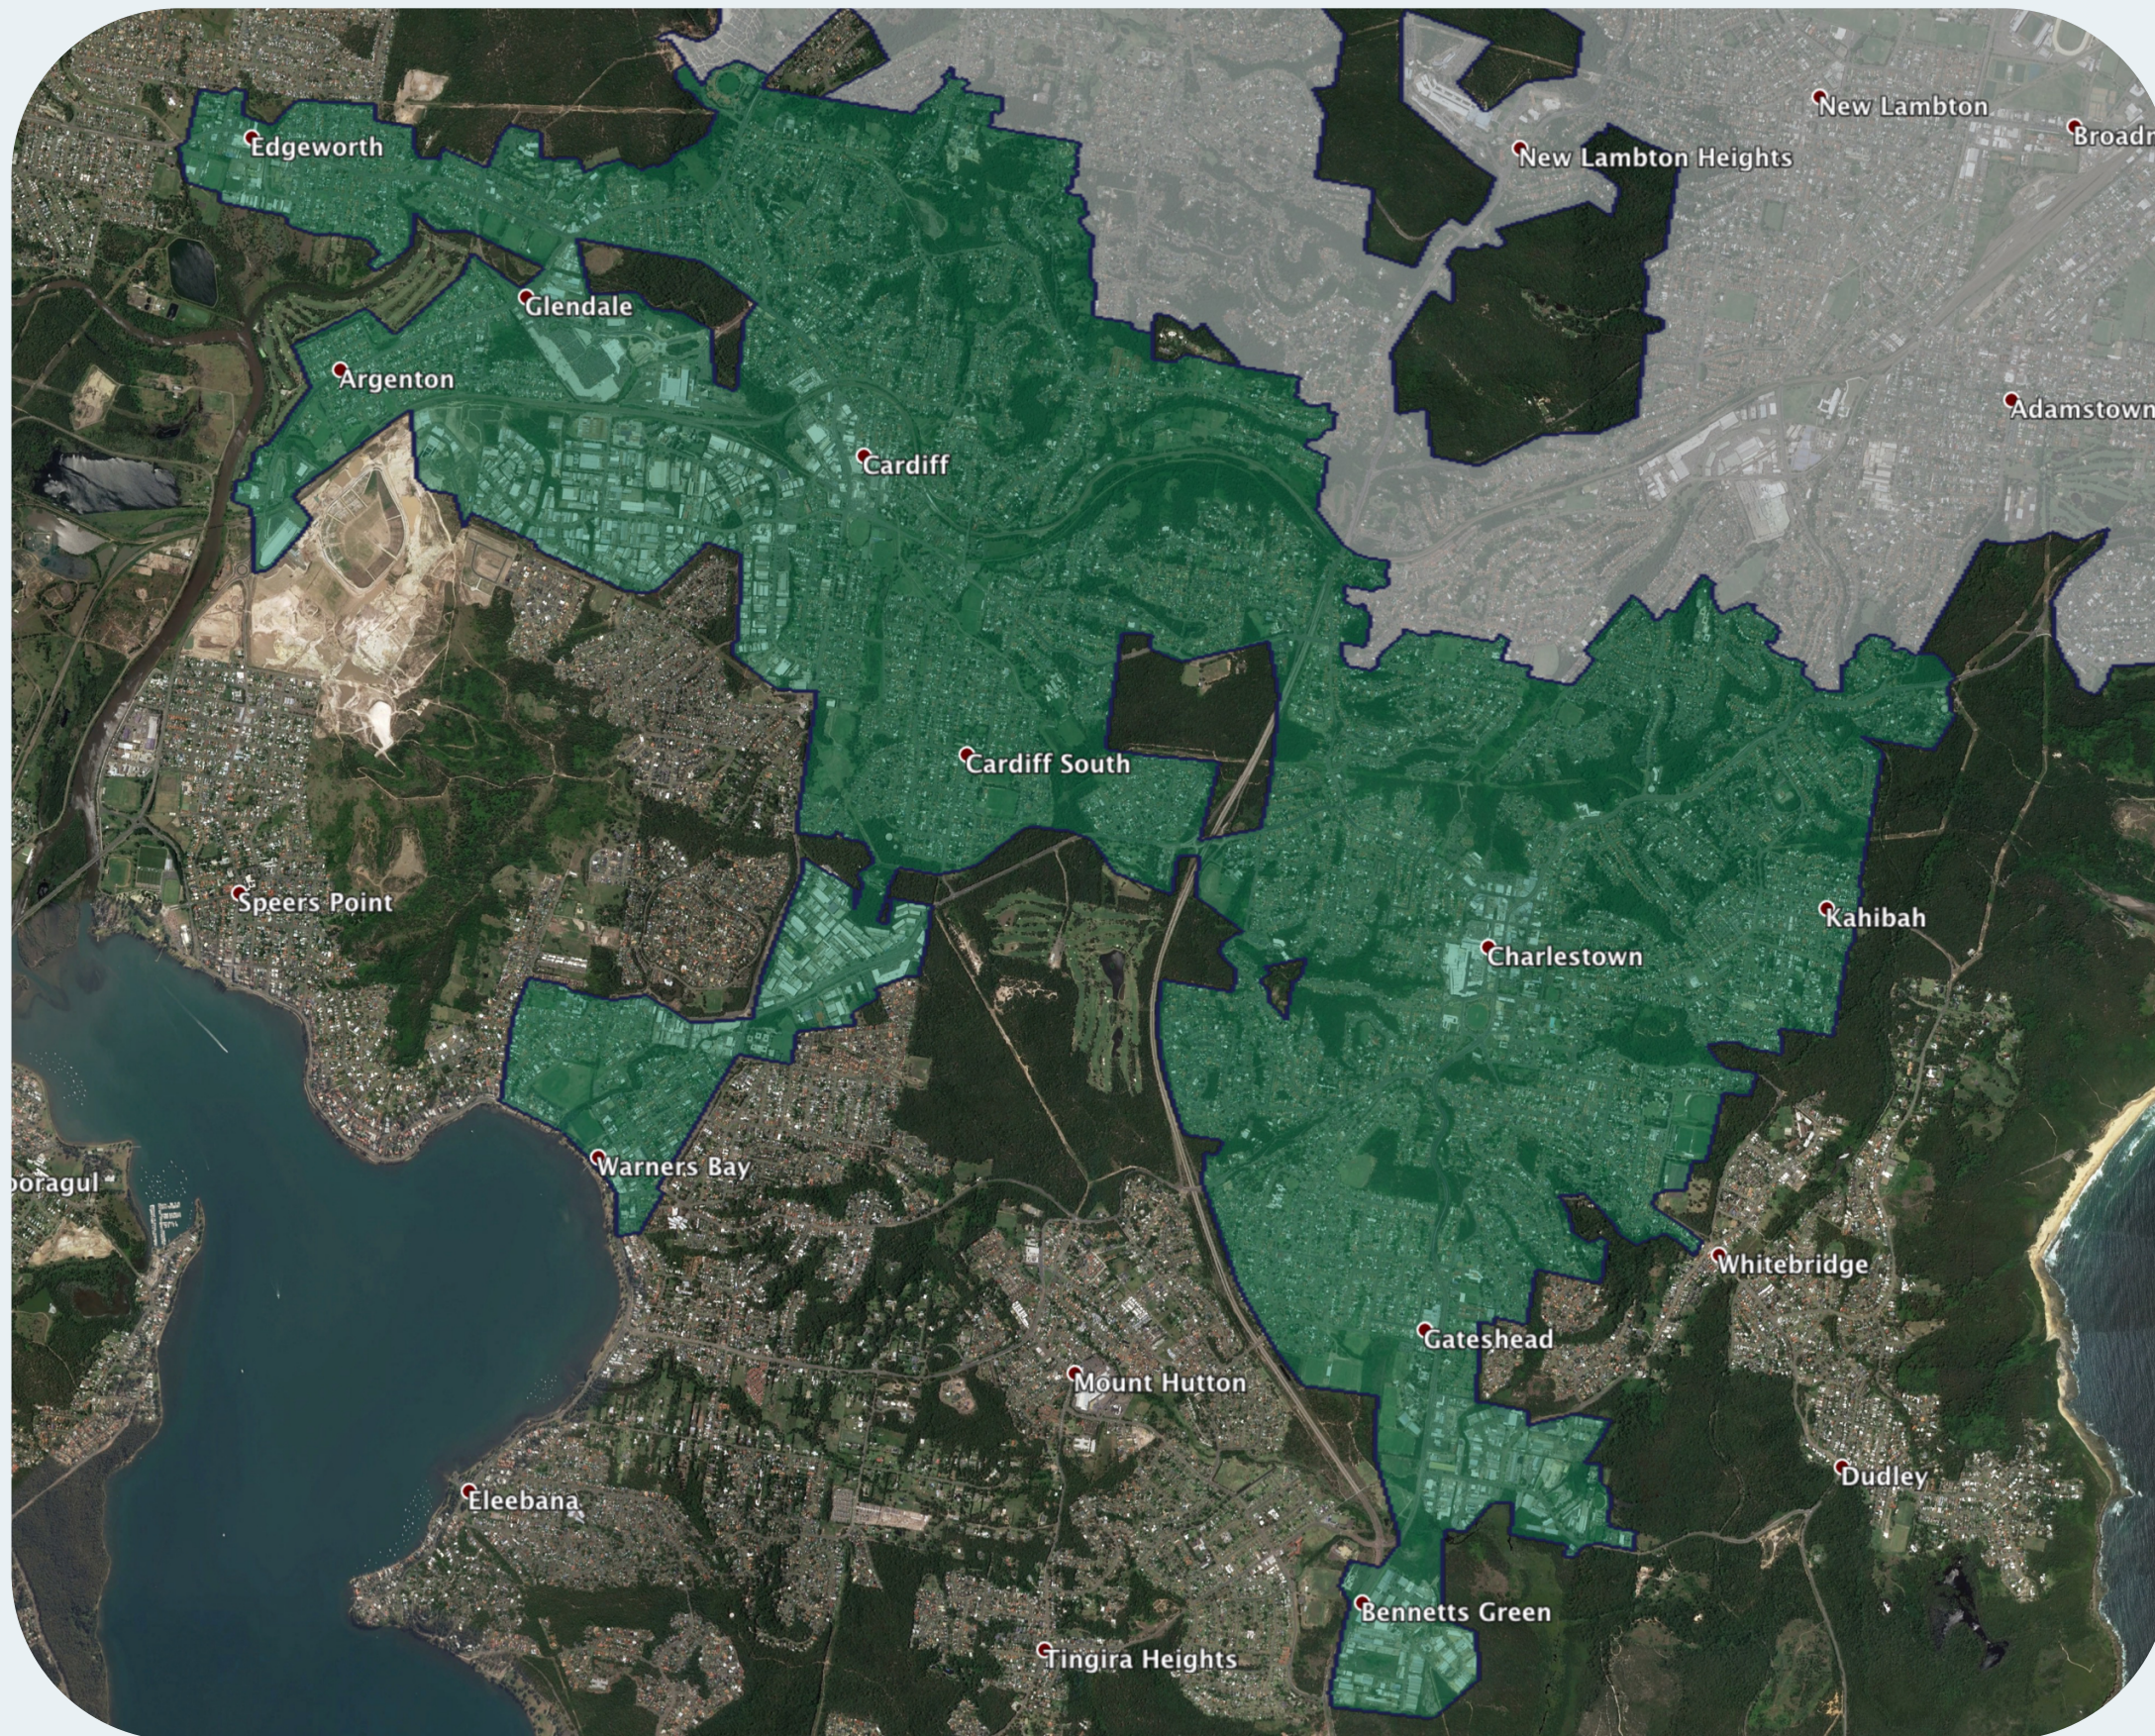

# nbn™ Business Fibre Zone indicative map - Charlestown and surrounds

The nbn™ Business Fibre Initiative is available to businesses right across the country.

The areas highlighted on this map, are part of an nbn™ Business Fibre Zone that is eligible for business nbn™ Enterprise Ethernet.

## Key

-  nbn™ Business Fibre Zone
-  Adjacent/nearby nbn™ Business Fibre Zone (where relevant)