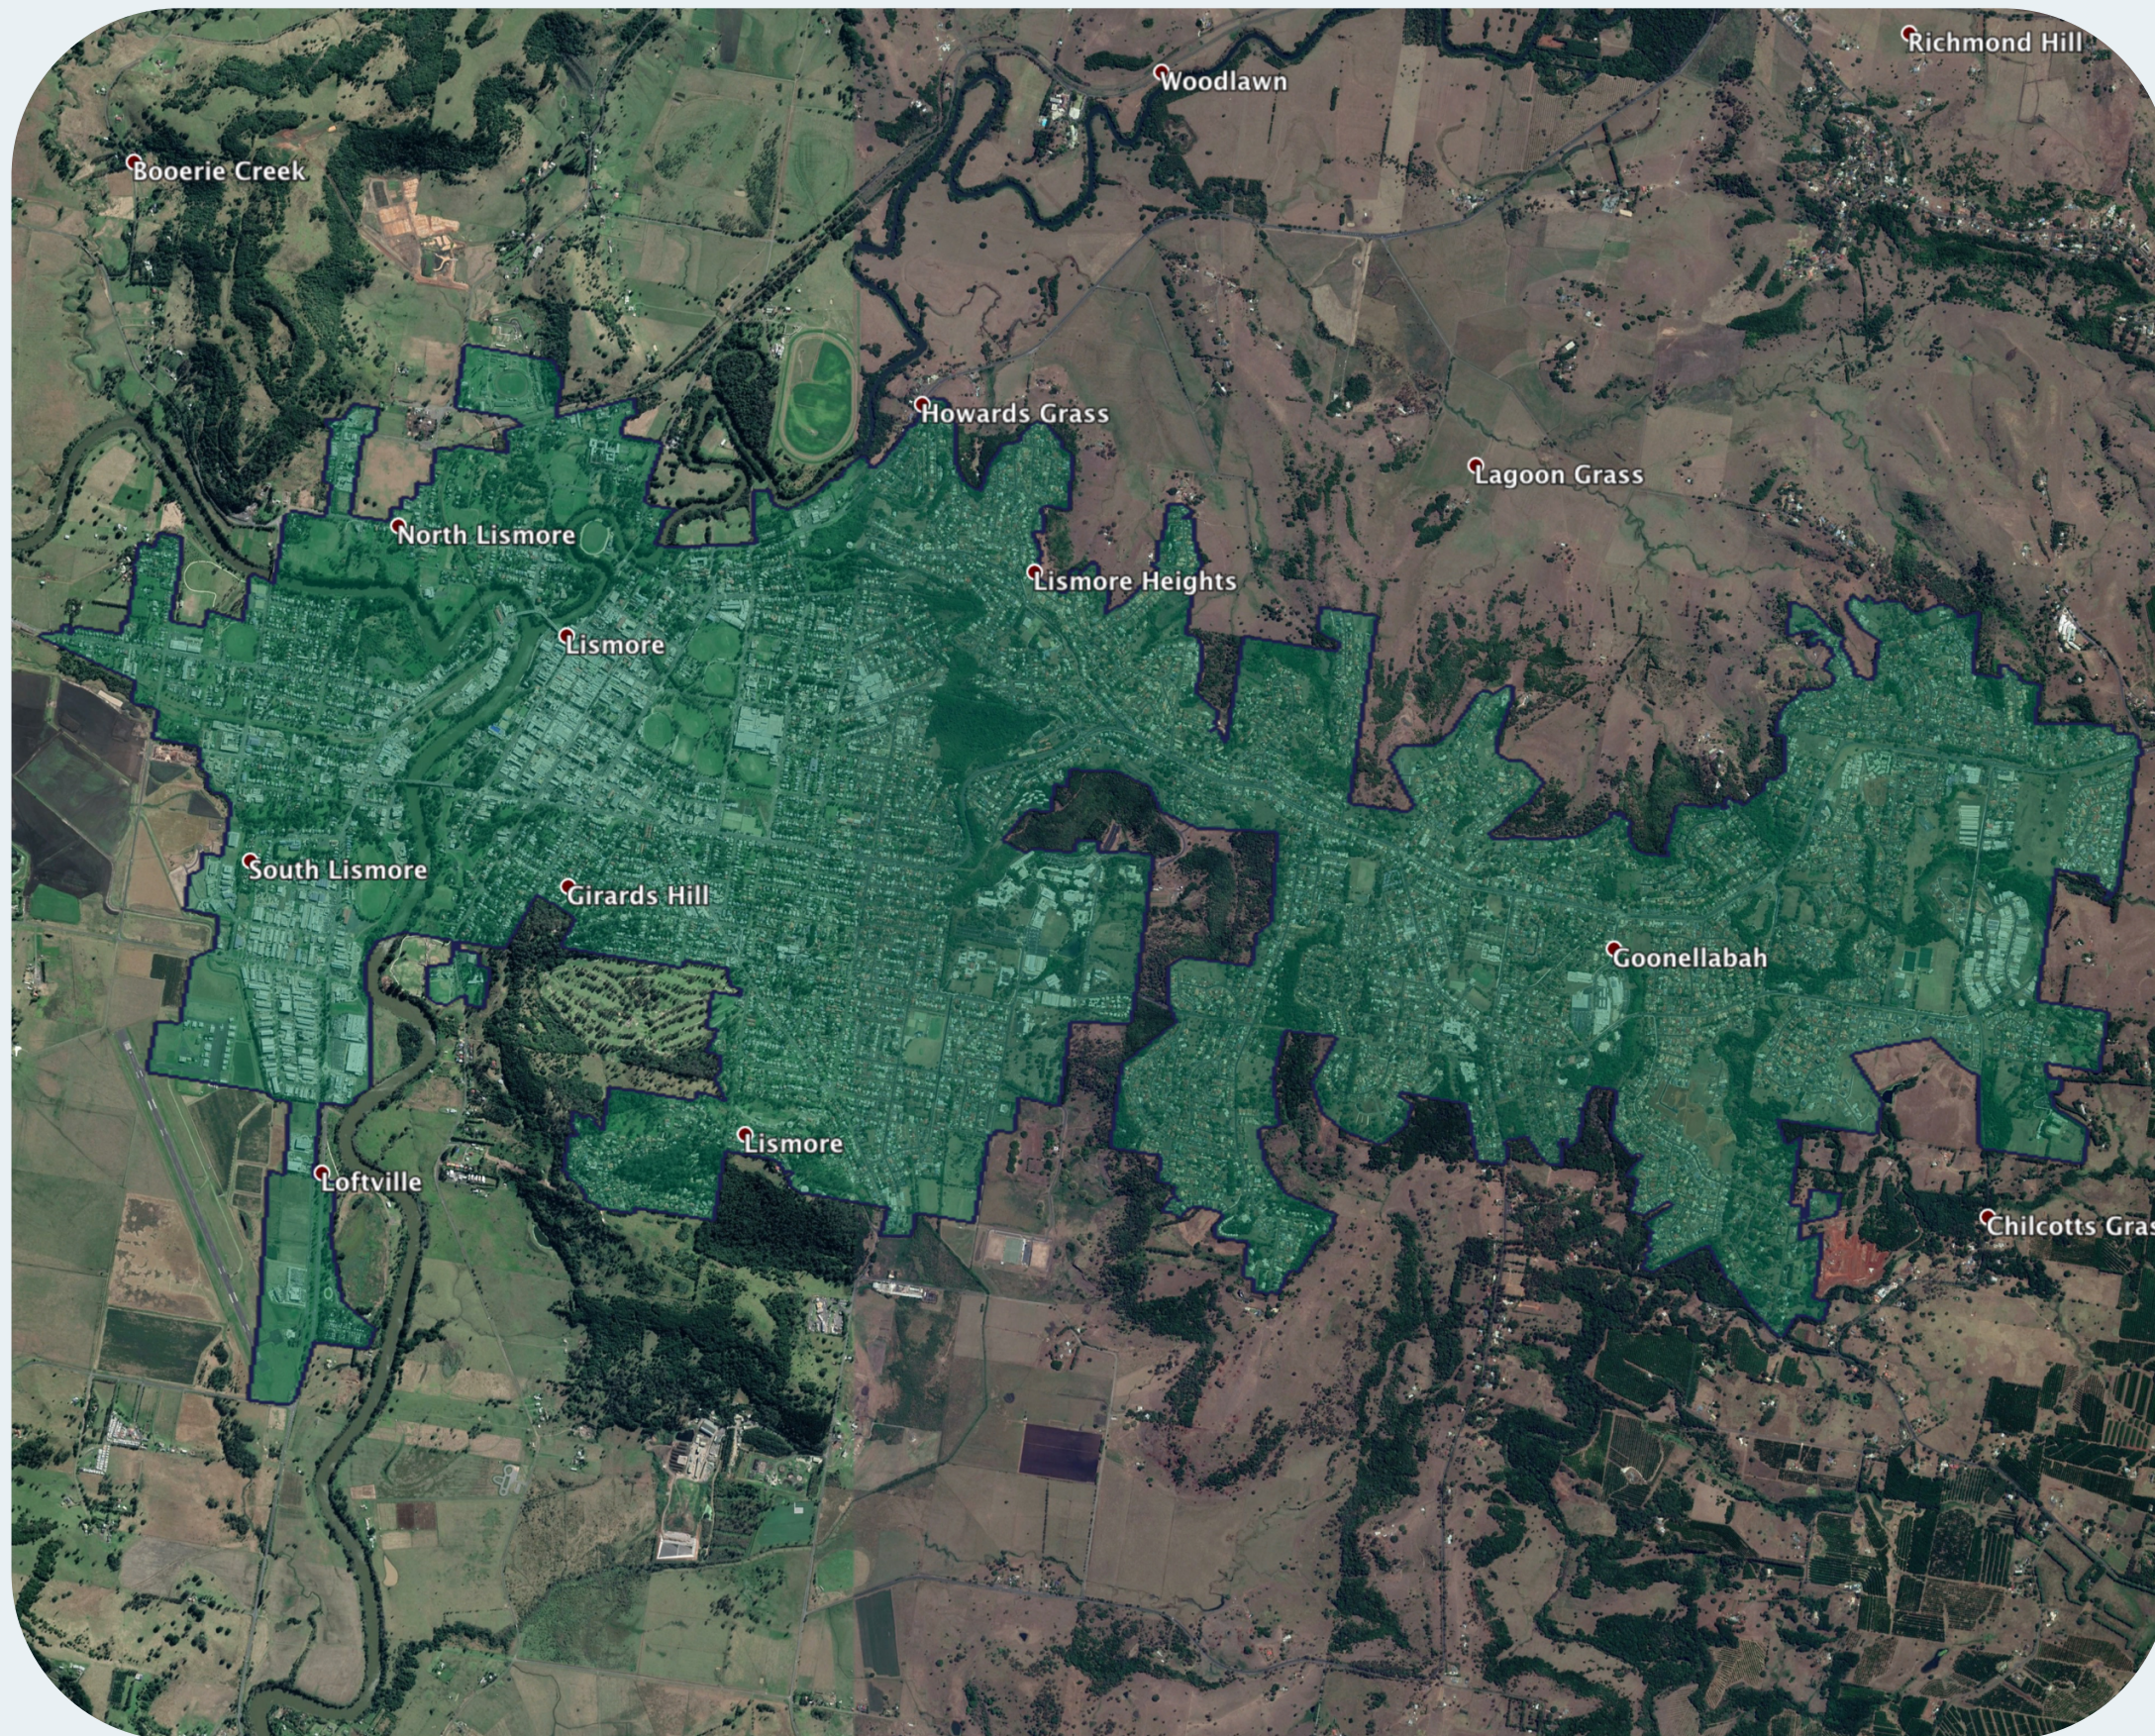

nbn™ Business Fibre Zone indicative map – Lismore and surrounds

The nbn™ Business Fibre Initiative is available to businesses right across the country.

The areas highlighted on this map, are part of an nbn™ Business Fibre Zone that is eligible for business nbn™ Enterprise Ethernet.

To find out more about the Fibre Initiative contact your service provider, or visit: nbn.com.au/businessfibre

Key

-  nbn™ Business Fibre Zone
-  Adjacent/nearby nbn™ Business Fibre Zone (where relevant)