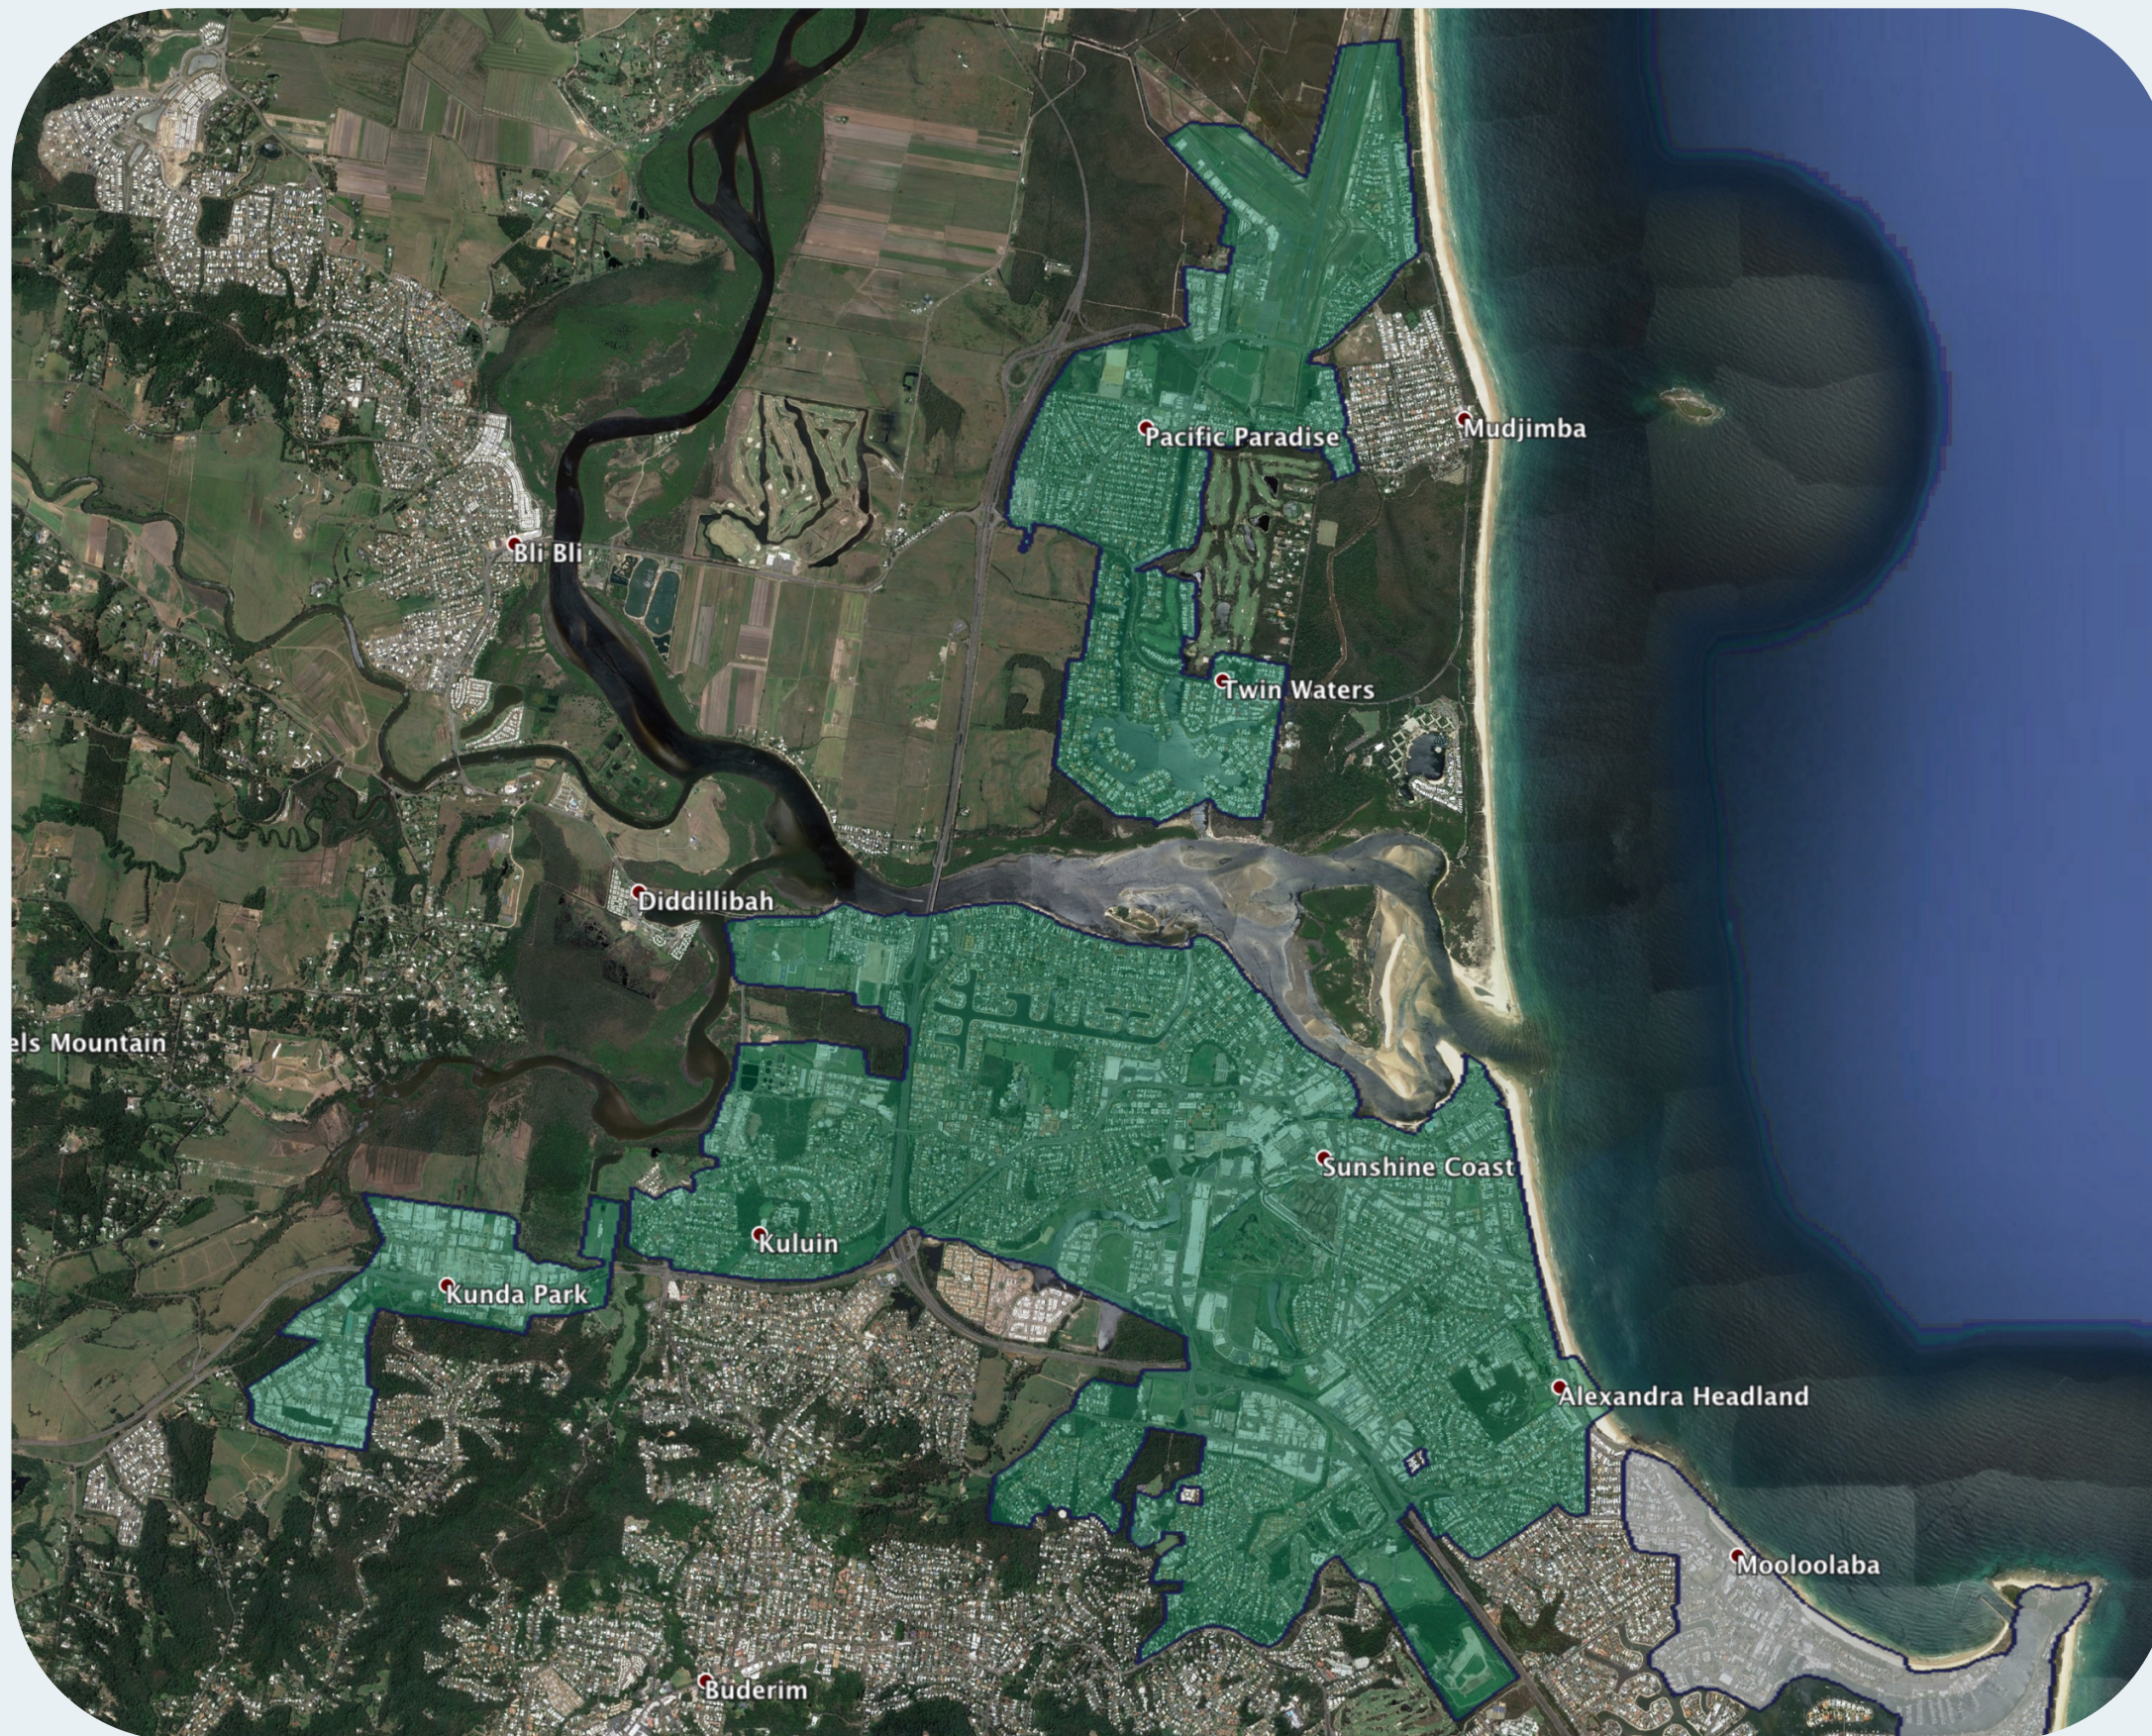

# nbn™ Business Fibre Zone indicative map – Maroochydore and surrounds

The nbn™ Business Fibre Initiative is available to businesses right across the country.

The areas highlighted on this map, are part of an nbn™ Business Fibre Zone that is eligible for business nbn™ Enterprise Ethernet.

## Key

-  nbn™ Business Fibre Zone
-  Adjacent/nearby nbn™ Business Fibre Zone (where relevant)