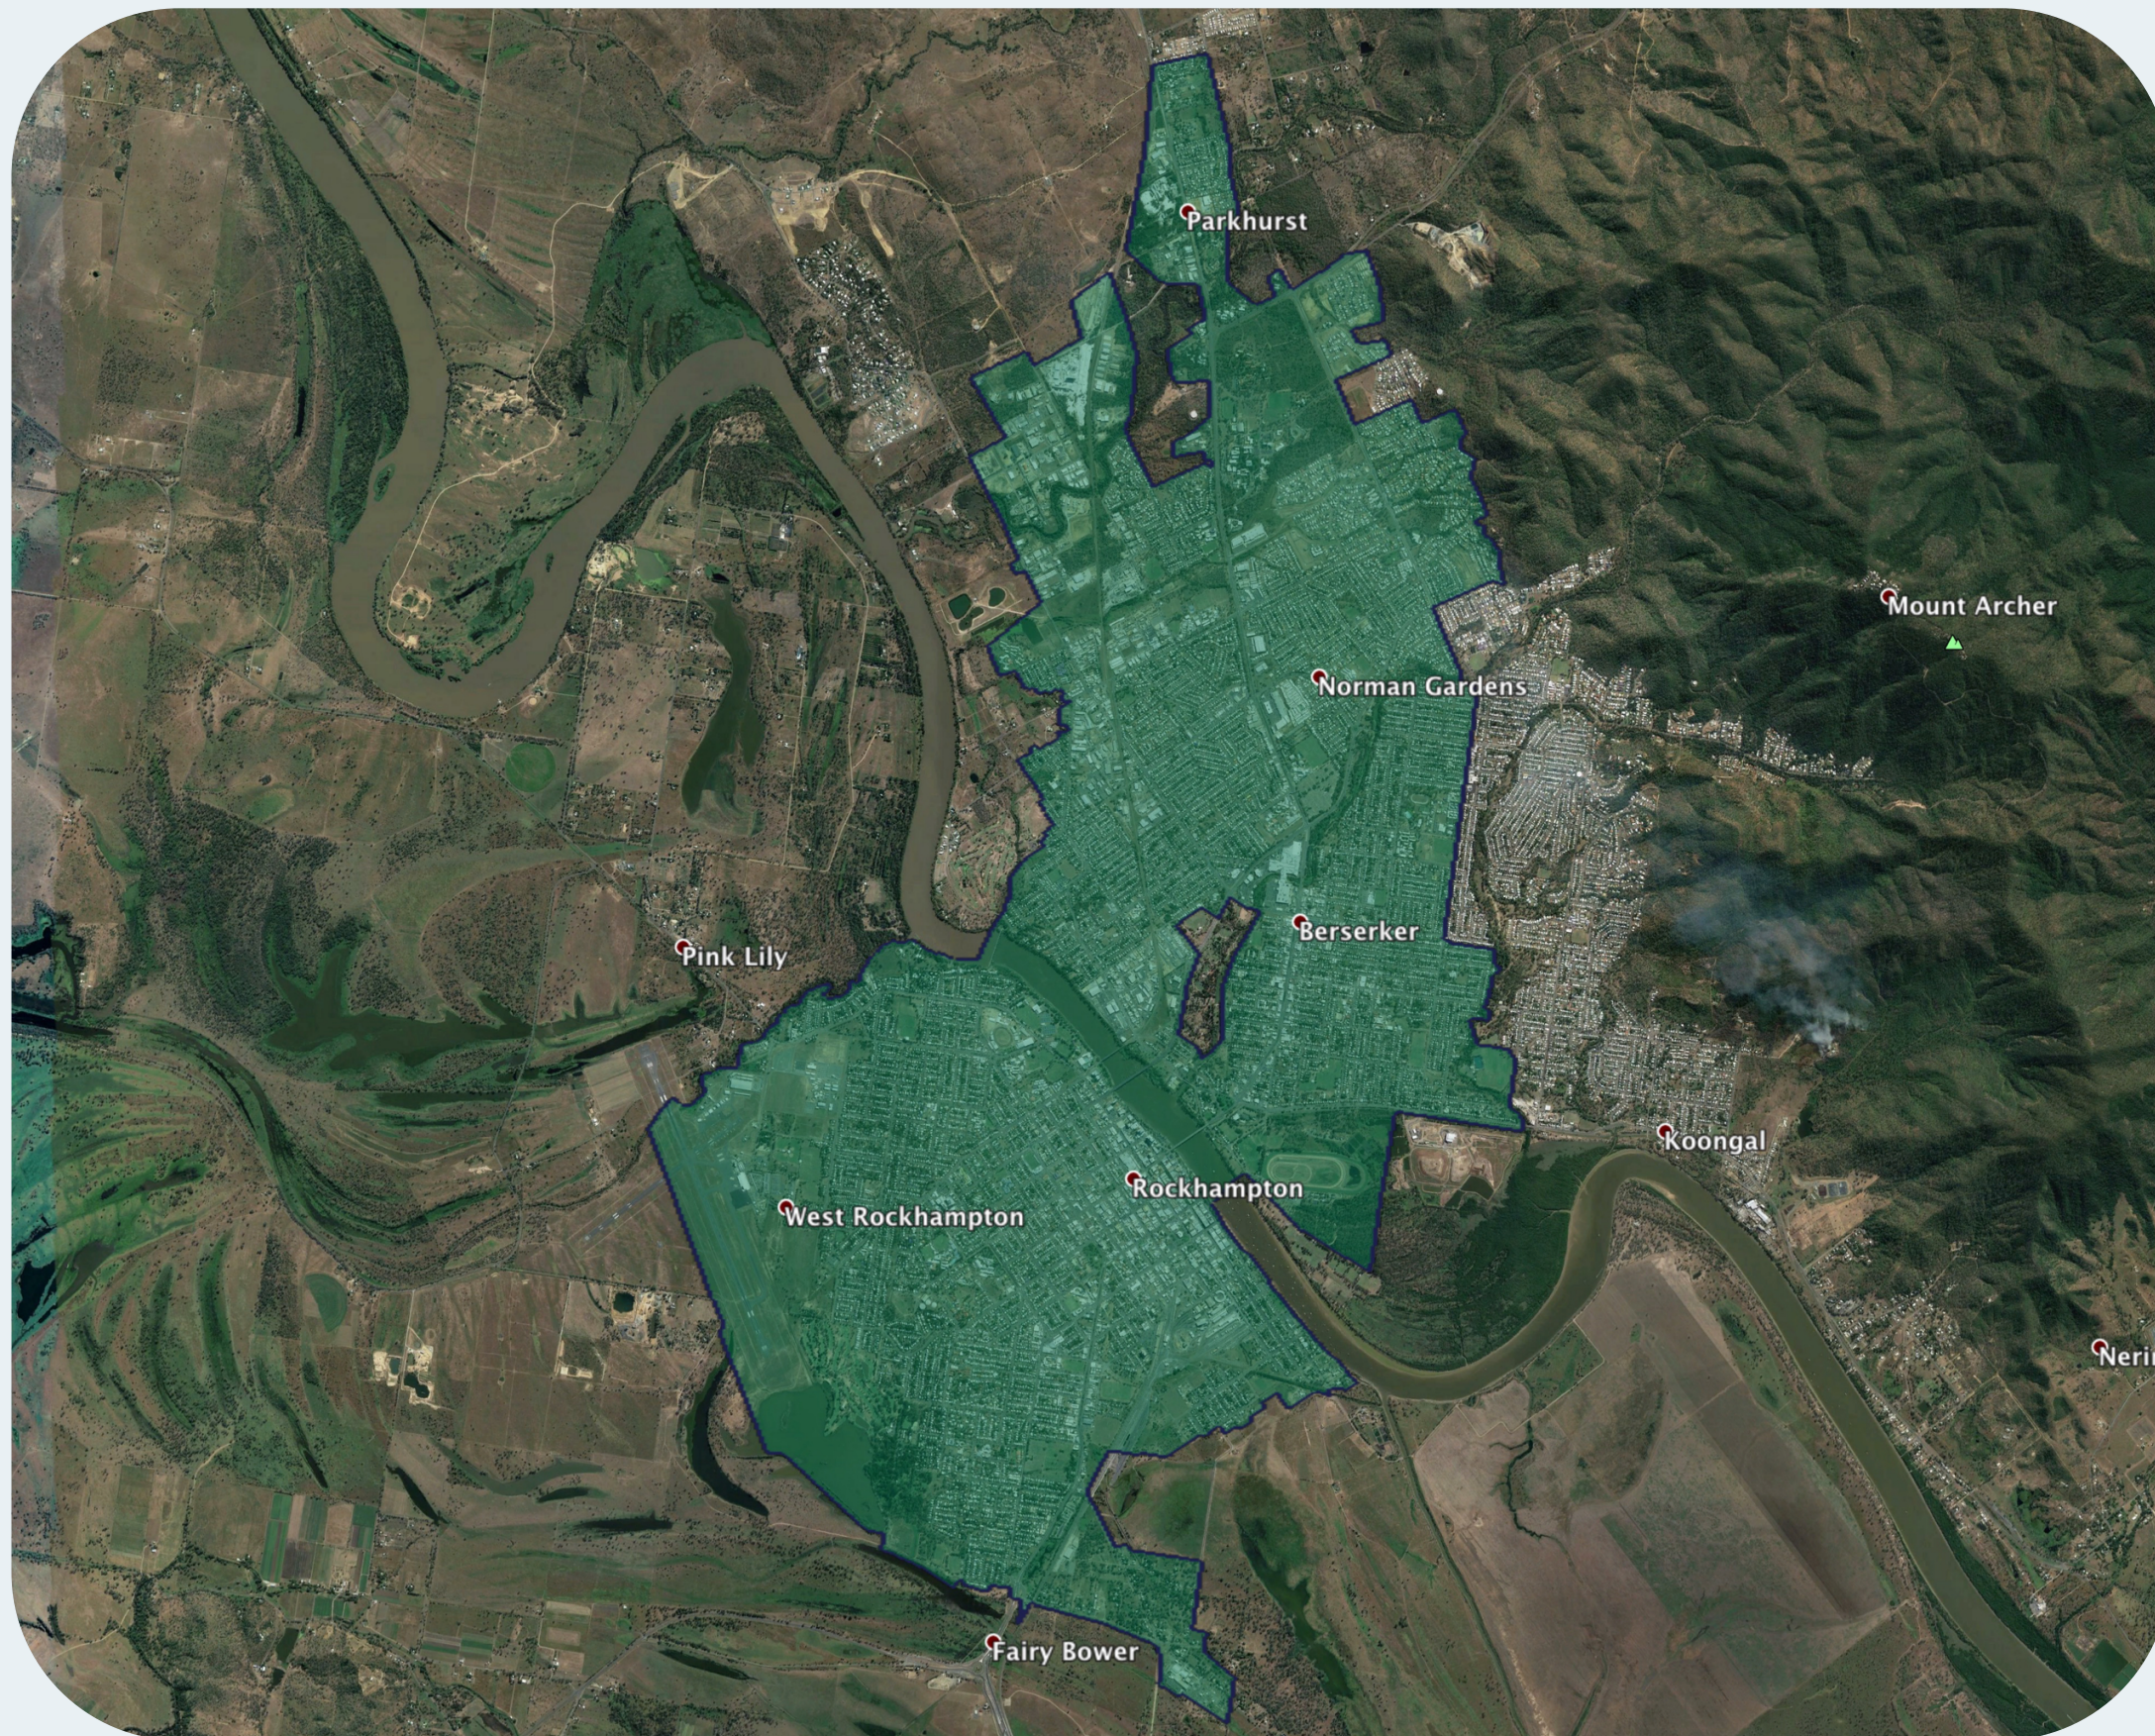

# nbn™ Business Fibre Zone indicative map – Rockhampton and surrounds

The nbn™ Business Fibre Initiative is available to businesses right across the country.

The area highlighted on this map, is part of an nbn™ Business Fibre Zone that is eligible for business nbn™ Enterprise Ethernet.

## Key

-  nbn™ Business Fibre Zone
-  Adjacent/nearby nbn™ Business Fibre Zone (where relevant)