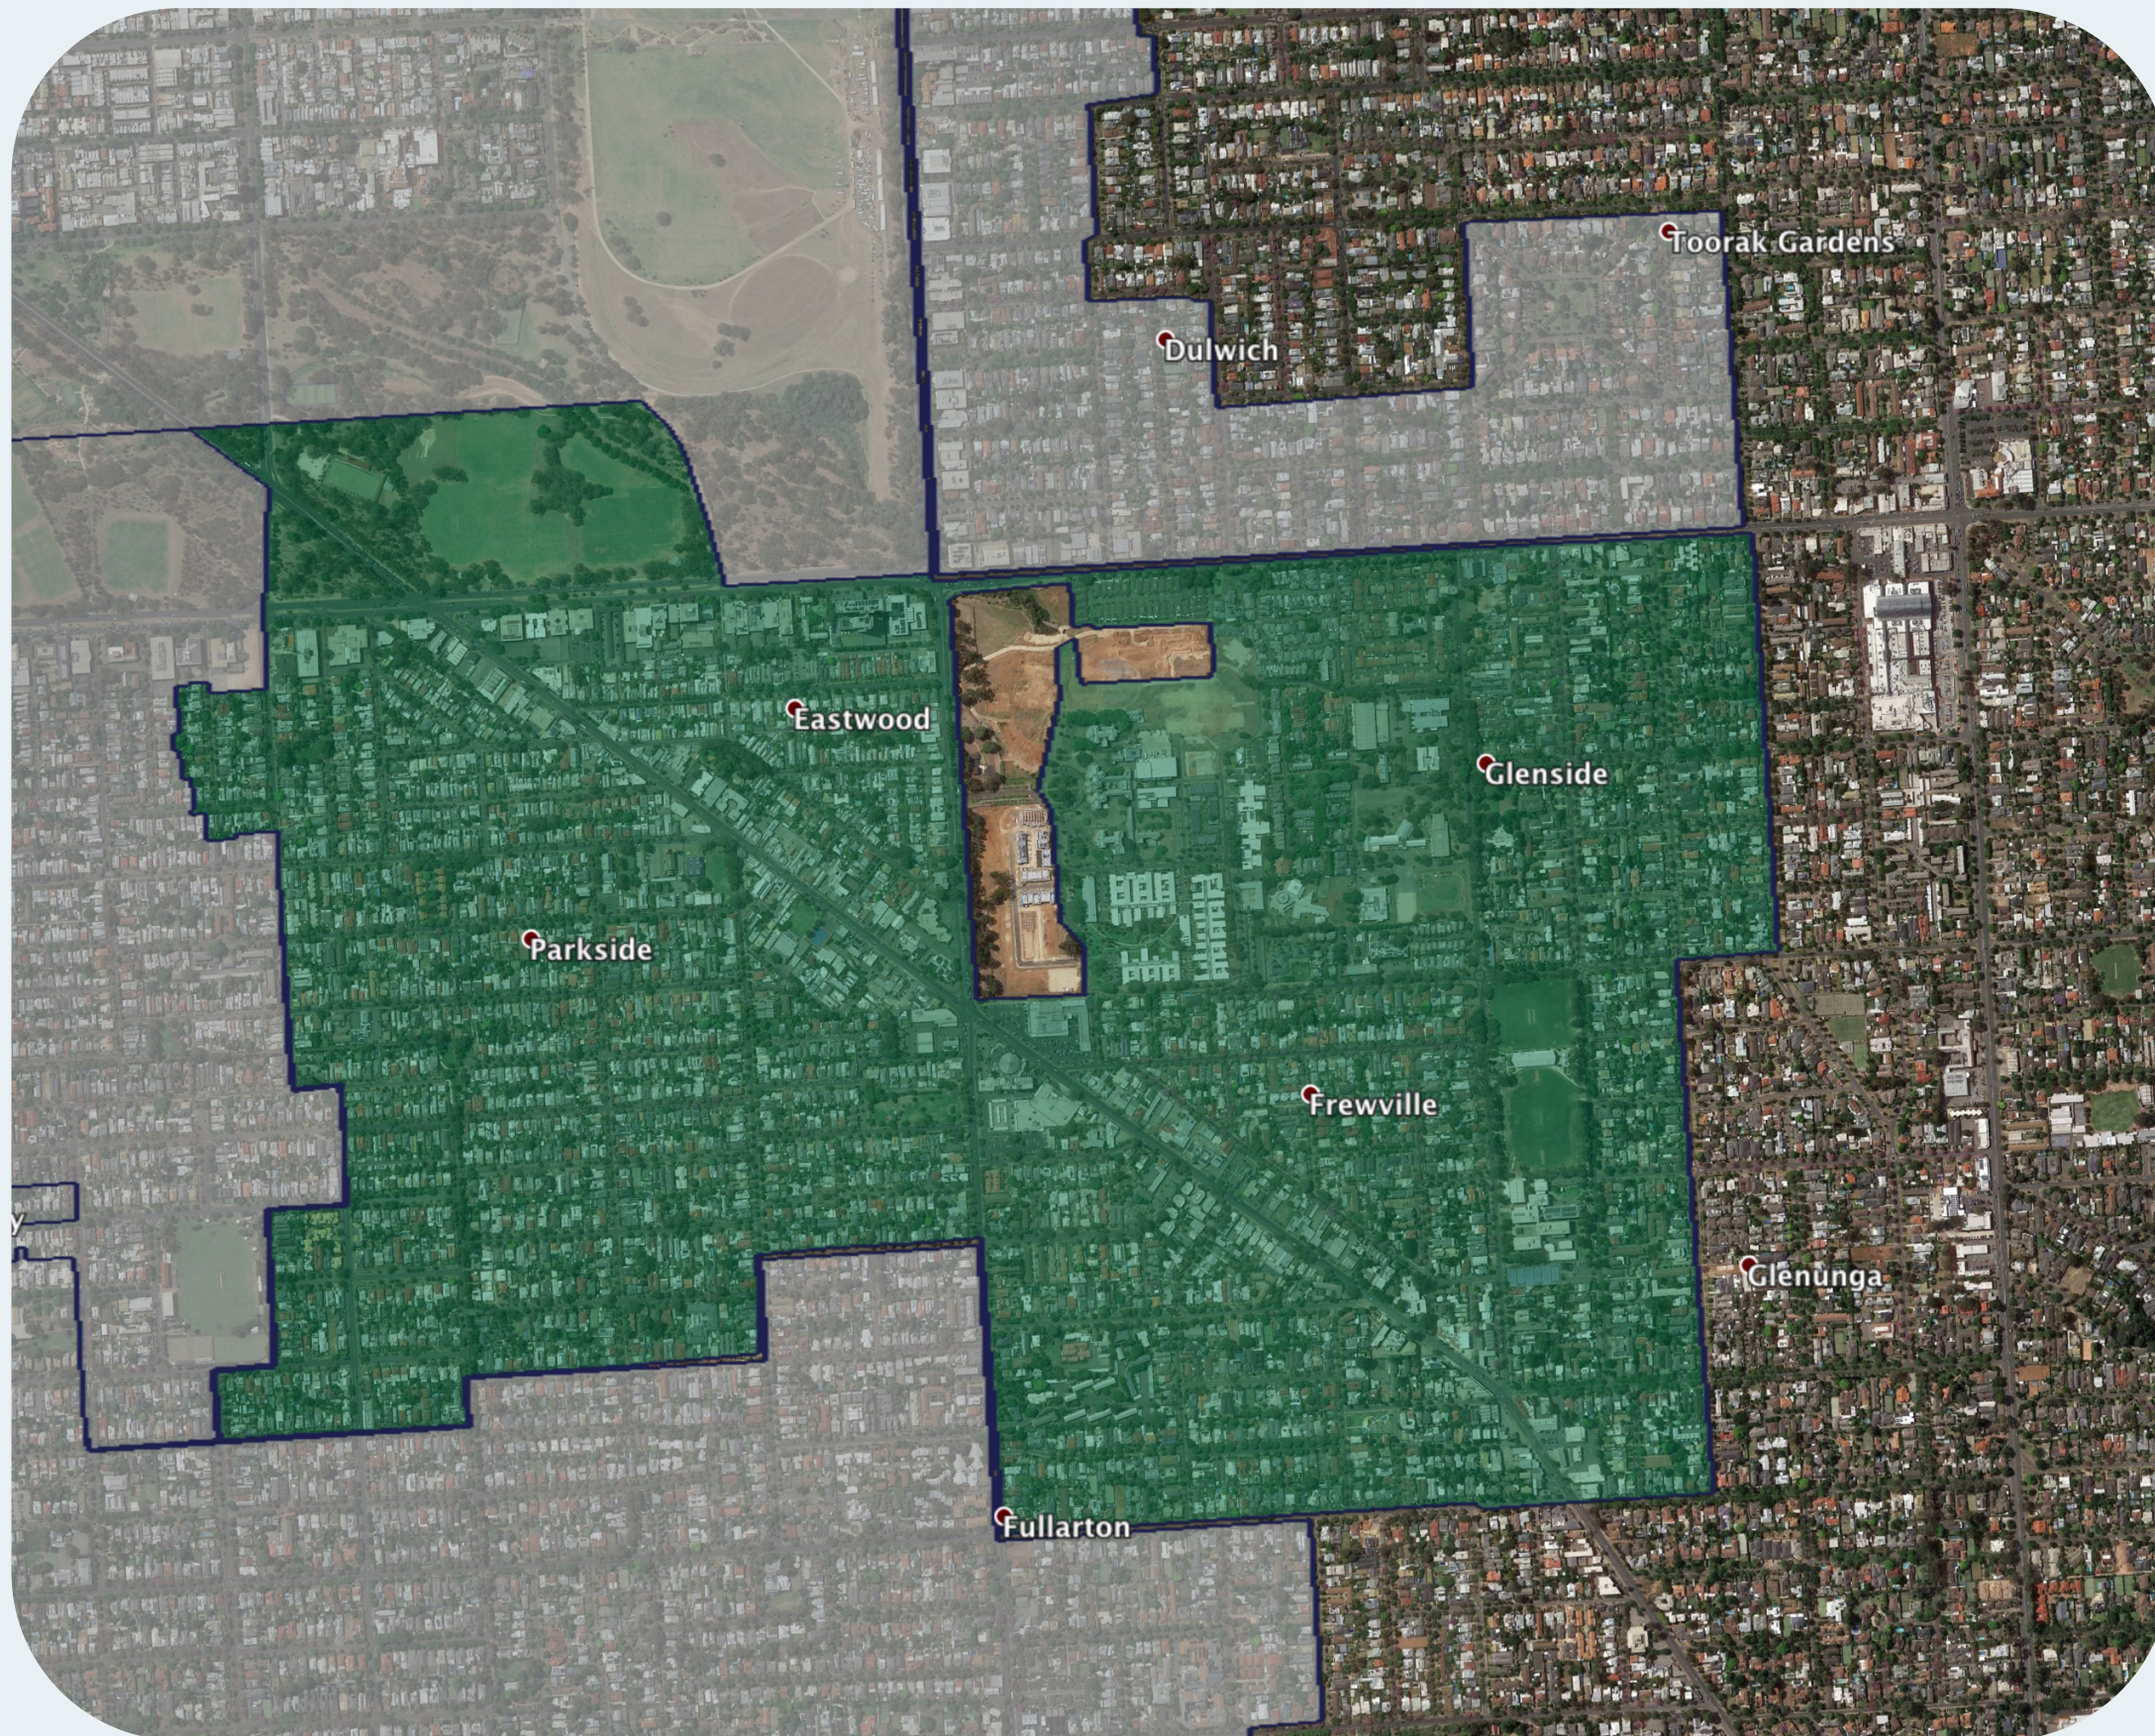

nbn™ Business Fibre Zone indicative map – Toorak Gardens and surrounds

The nbn™ Business Fibre Initiative is available to businesses right across the country.

The areas highlighted on this map, are part of an nbn™ Business Fibre Zone that is eligible for business nbn™ Enterprise Ethernet.

To find out more about the Fibre Initiative contact your service provider, or visit: nbn.com.au/businessfibre

Key

-  nbn™ Business Fibre Zone
-  Adjacent/nearby nbn™ Business Fibre Zone (where relevant)