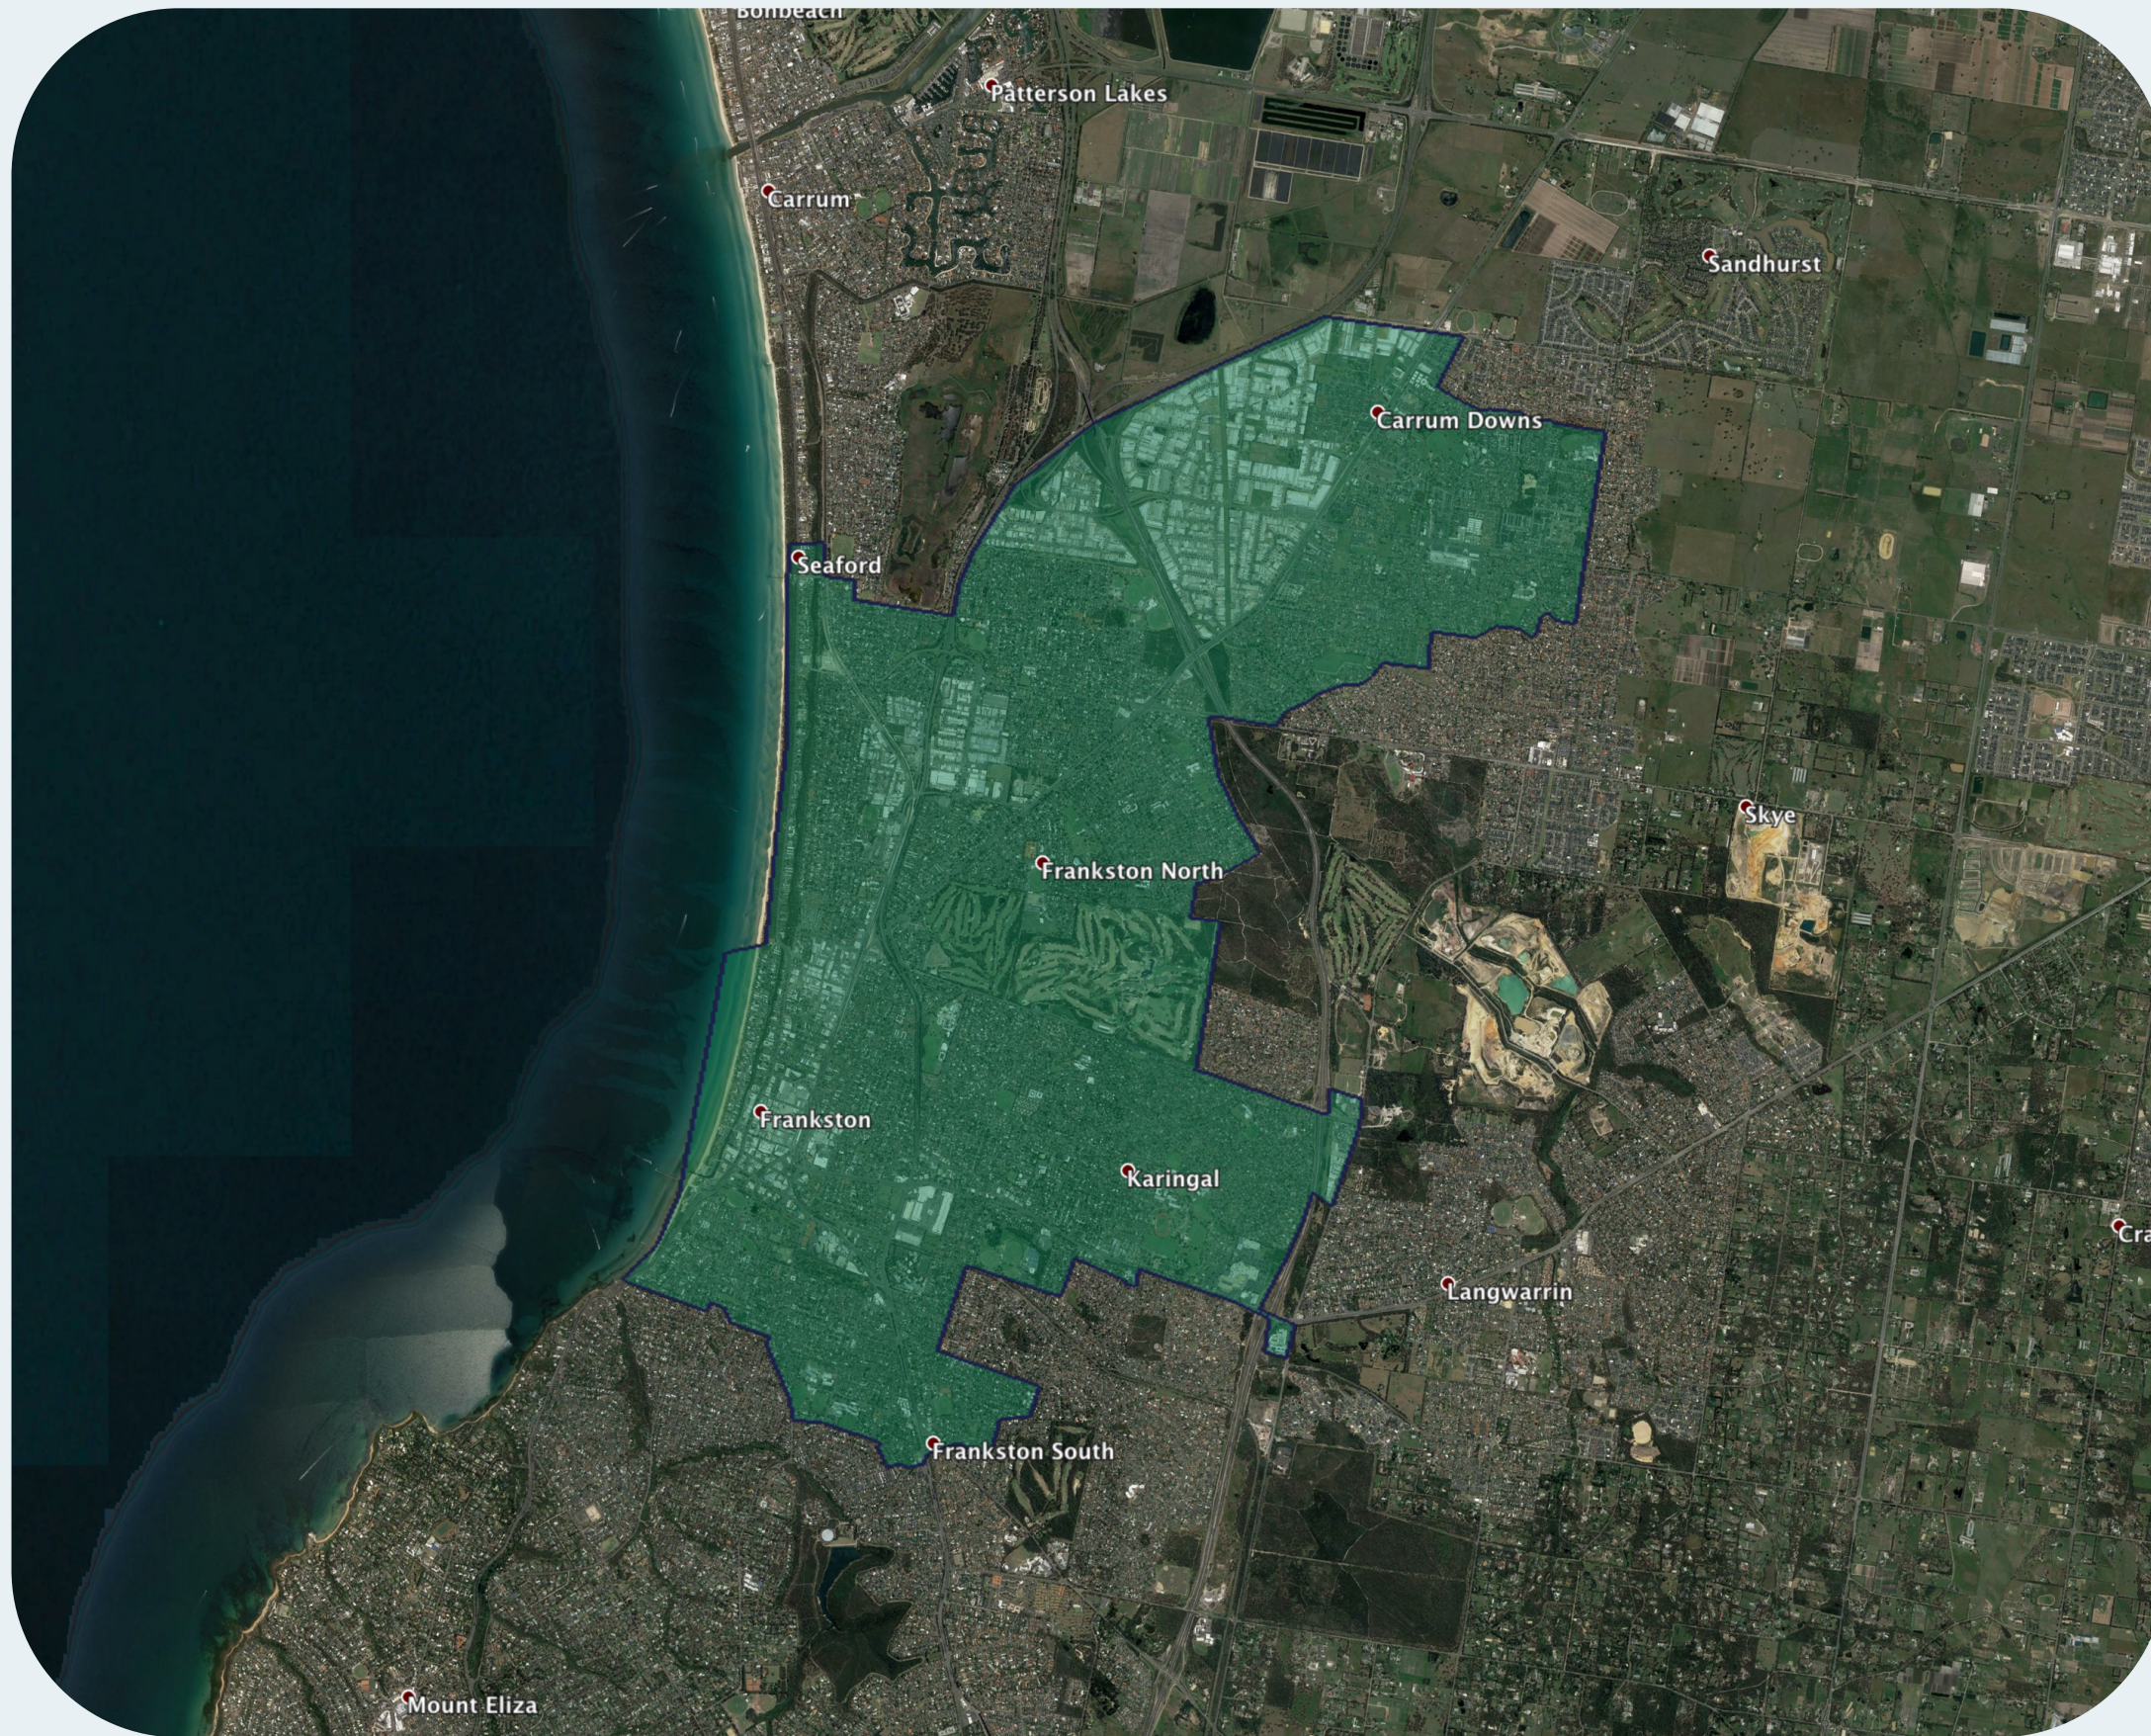

nbn™ Business Fibre Zone indicative map – Frankston - Seaford and surrounds

The nbn™ Business Fibre Initiative is available to businesses right across the country.

The area highlighted on this map, is part of an nbn™ Business Fibre Zone that is eligible for business nbn™ Enterprise Ethernet.

To find out more about the Fibre Initiative contact your service provider, or visit: nbn.com.au/businessfibre

Key

-  nbn™ Business Fibre Zone
-  Adjacent/nearby nbn™ Business Fibre Zone (where relevant)