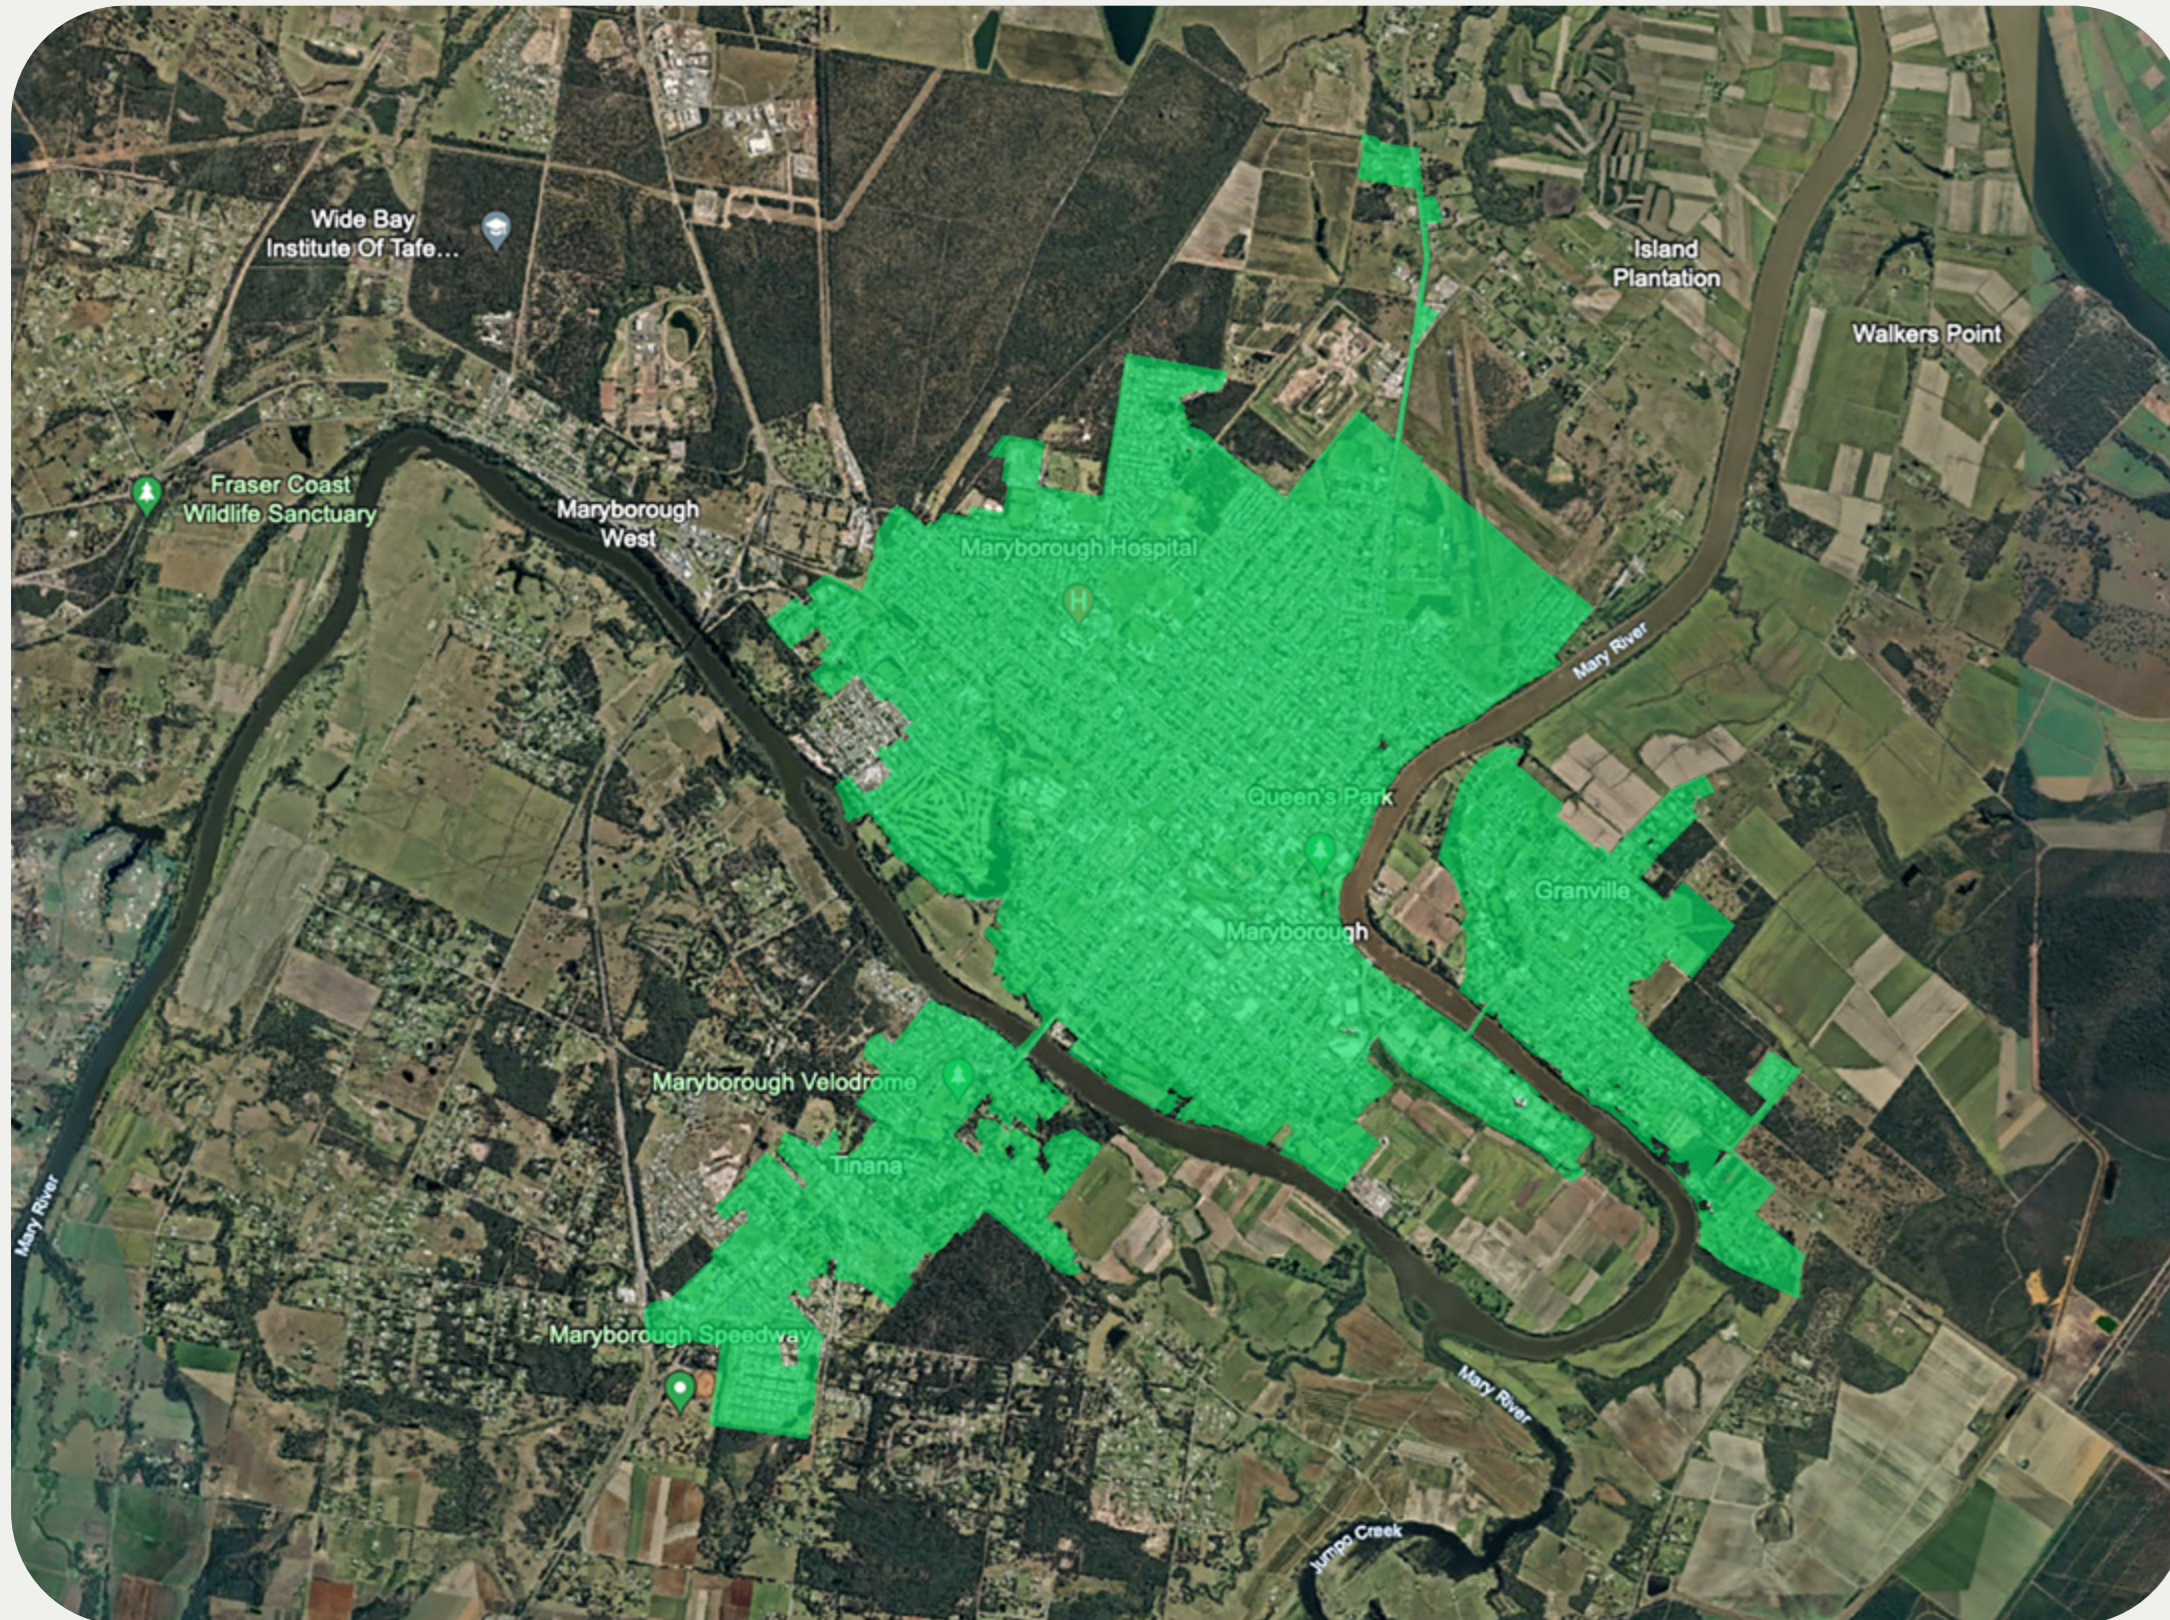

NBN® BUSINESS FIBRE ZONE INDICATIVE MAP MARYBOROUGH AND SURROUNDS

The nbn® Business Fibre Initiative is available to businesses right across the country.

The areas highlighted on this map, are part of an nbn® Business Fibre Zone that is eligible for business nbn® Enterprise Ethernet.