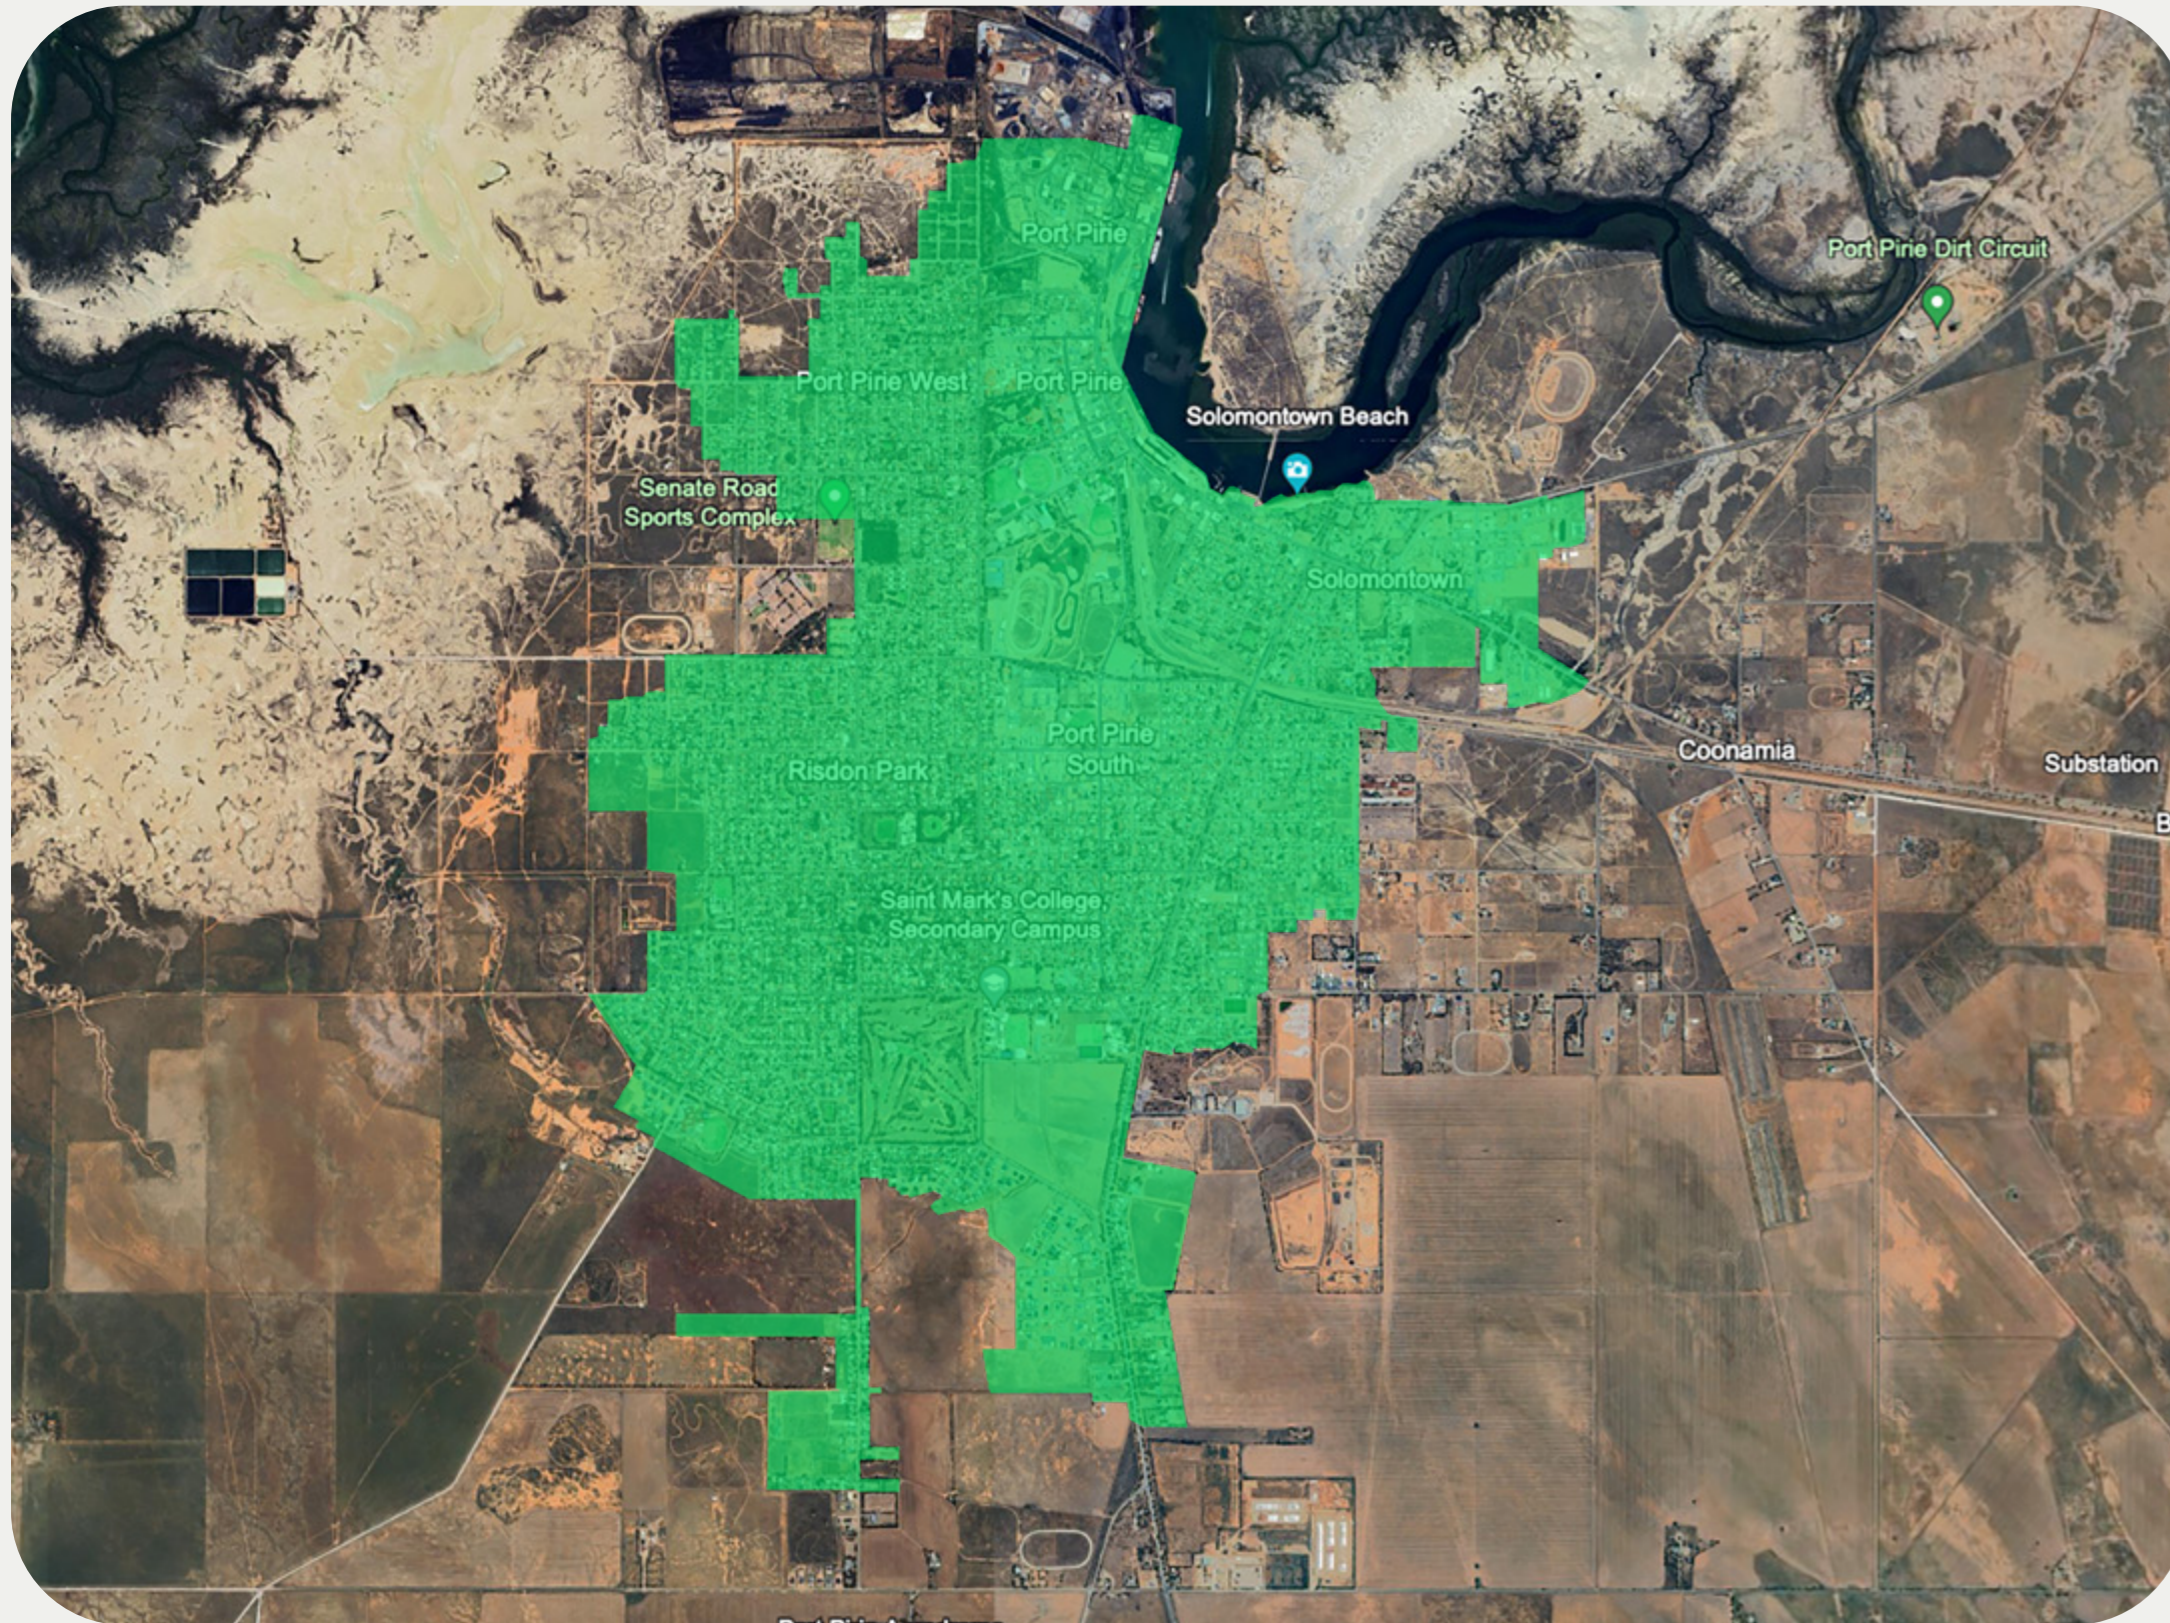

NBN® BUSINESS FIBRE ZONE INDICATIVE MAP PORT PIRIE AND SURROUNDS

The nbn® Business Fibre Initiative is available to businesses right across the country.

The areas highlighted on this map, are part of an nbn® Business Fibre Zone that is eligible for business nbn® Enterprise Ethernet.