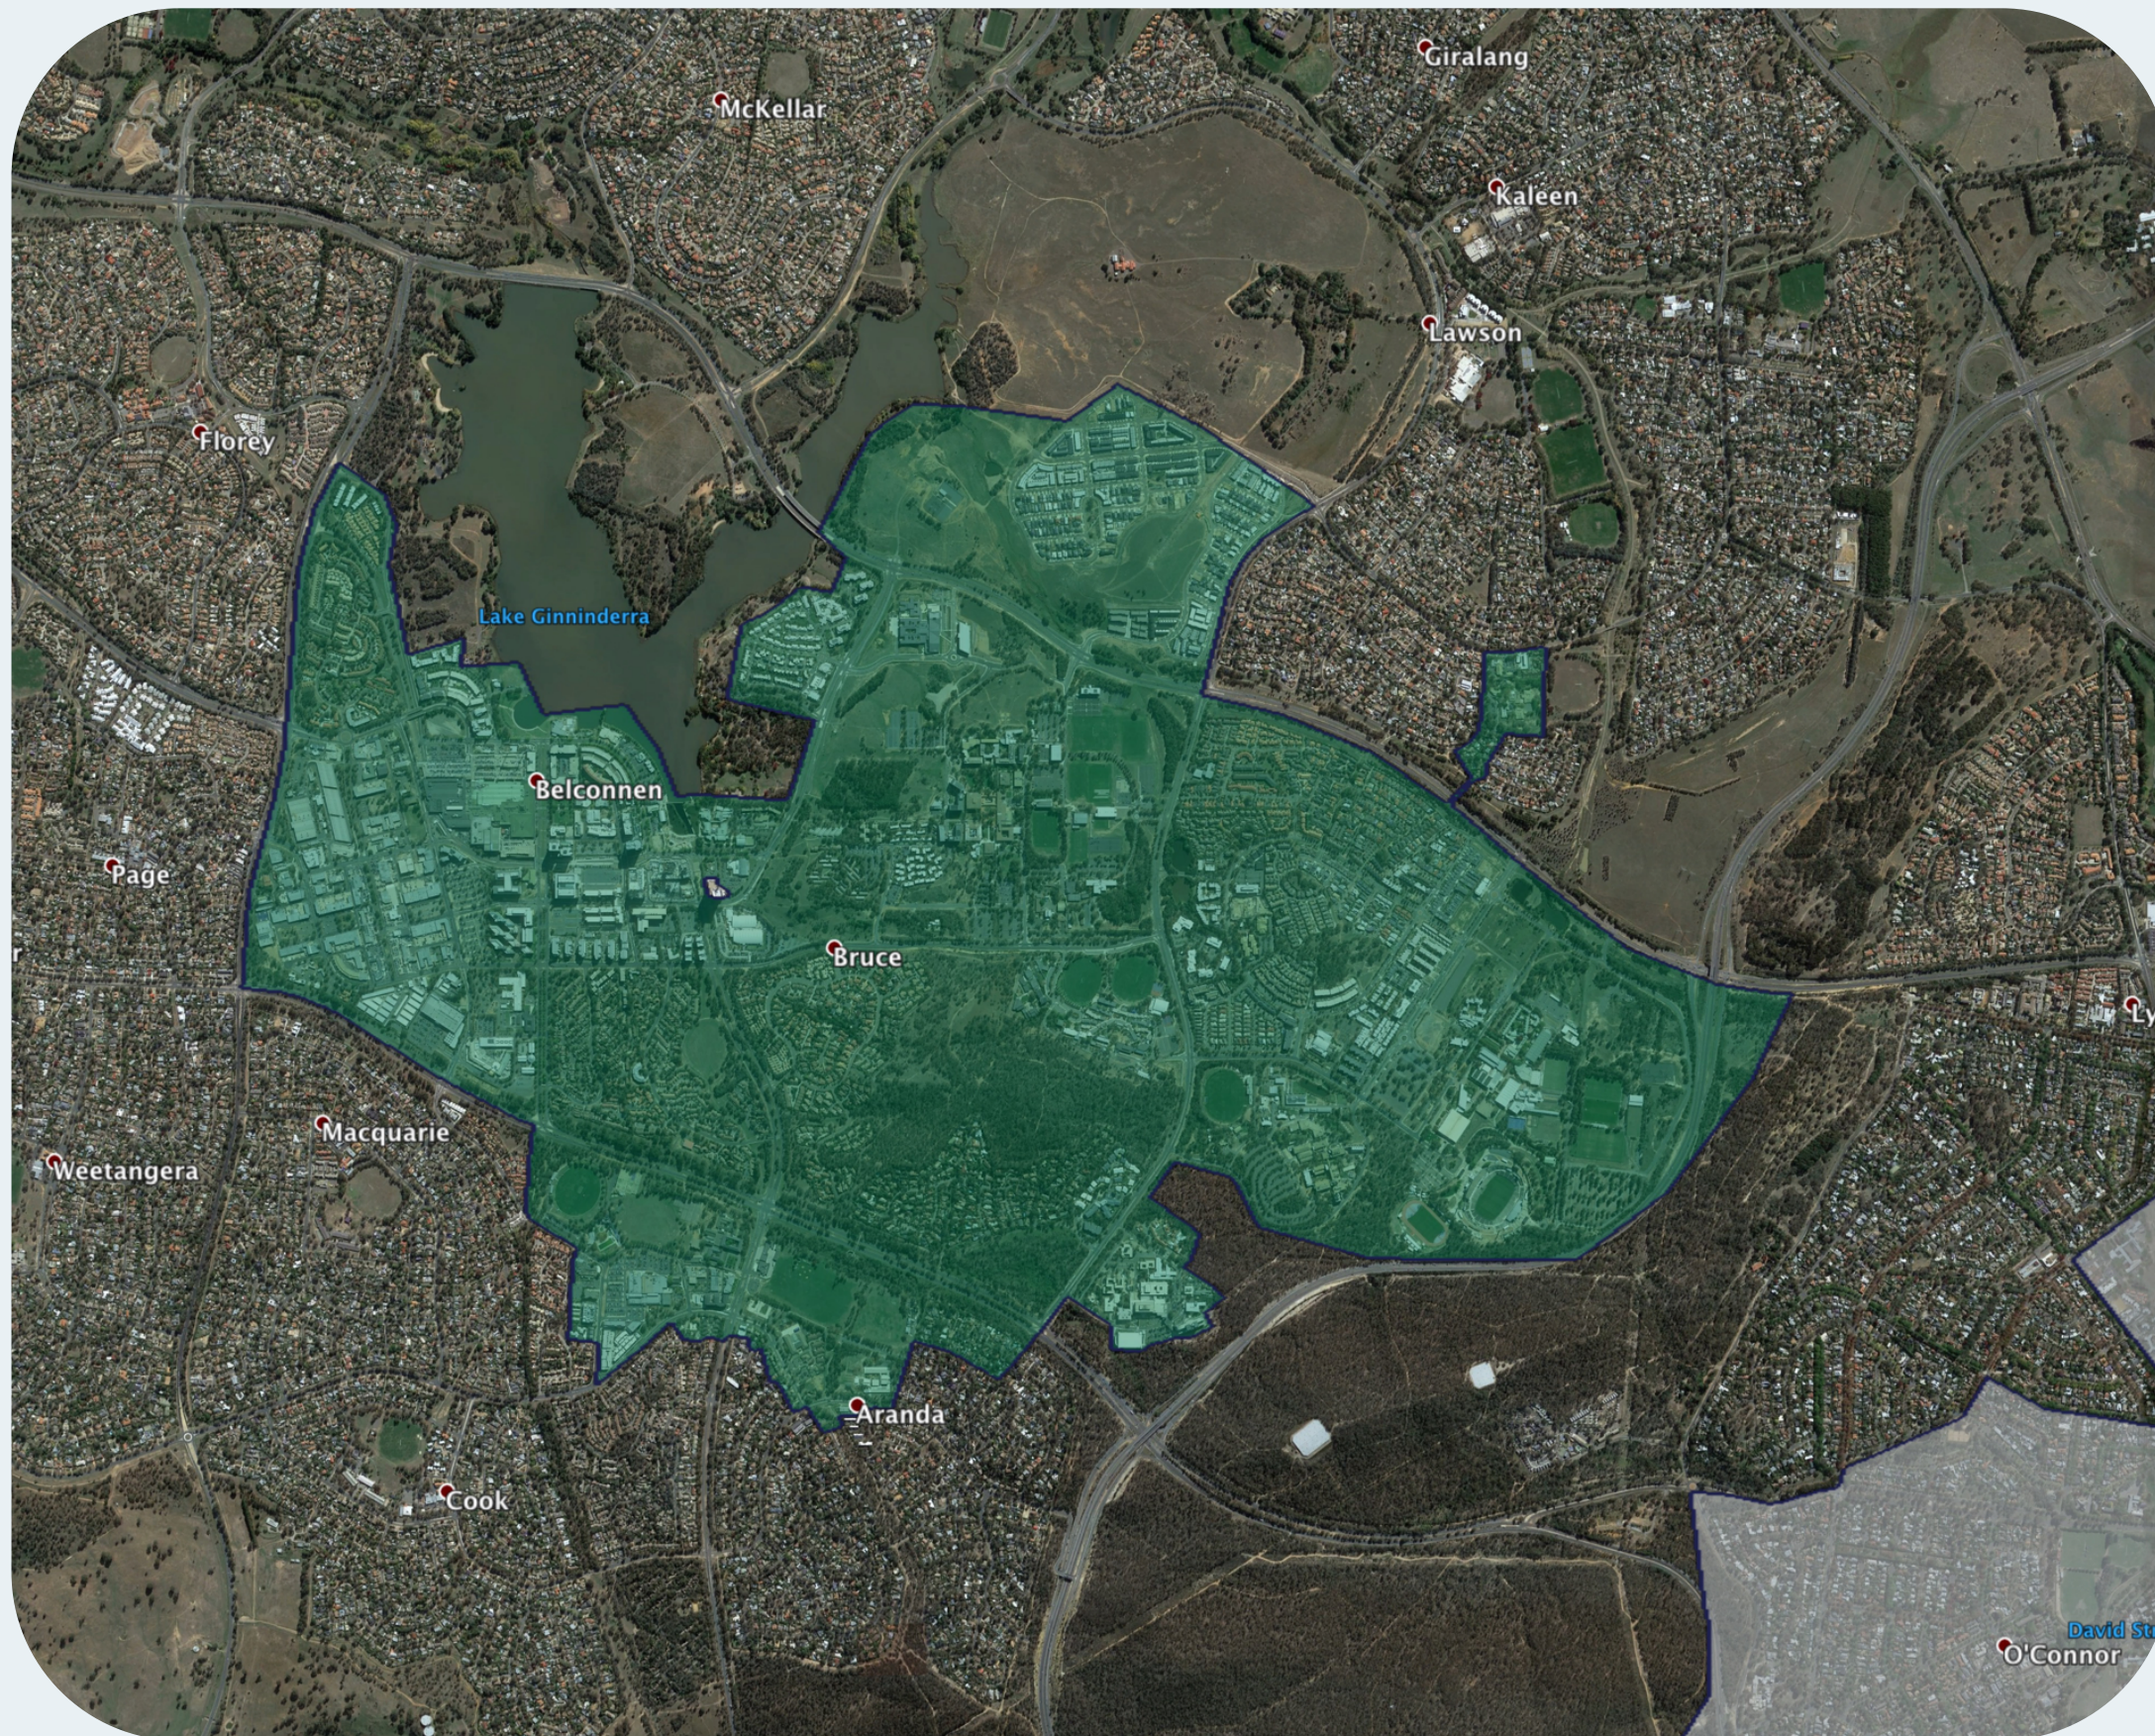

nbn™ Business Fibre Zone indicative map - Belconnen and surrounds

The nbn™ Business Fibre Initiative is available to businesses right across the country.

The areas highlighted on this map, are part of an nbn™ Business Fibre Zone that is eligible for business nbn™ Enterprise Ethernet.

To find out more about the Fibre Initiative contact your service provider, or visit: nbn.com.au/businessfibre

Key

-  nbn™ Business Fibre Zone
-  Adjacent/nearby nbn™ Business Fibre Zone (where relevant)