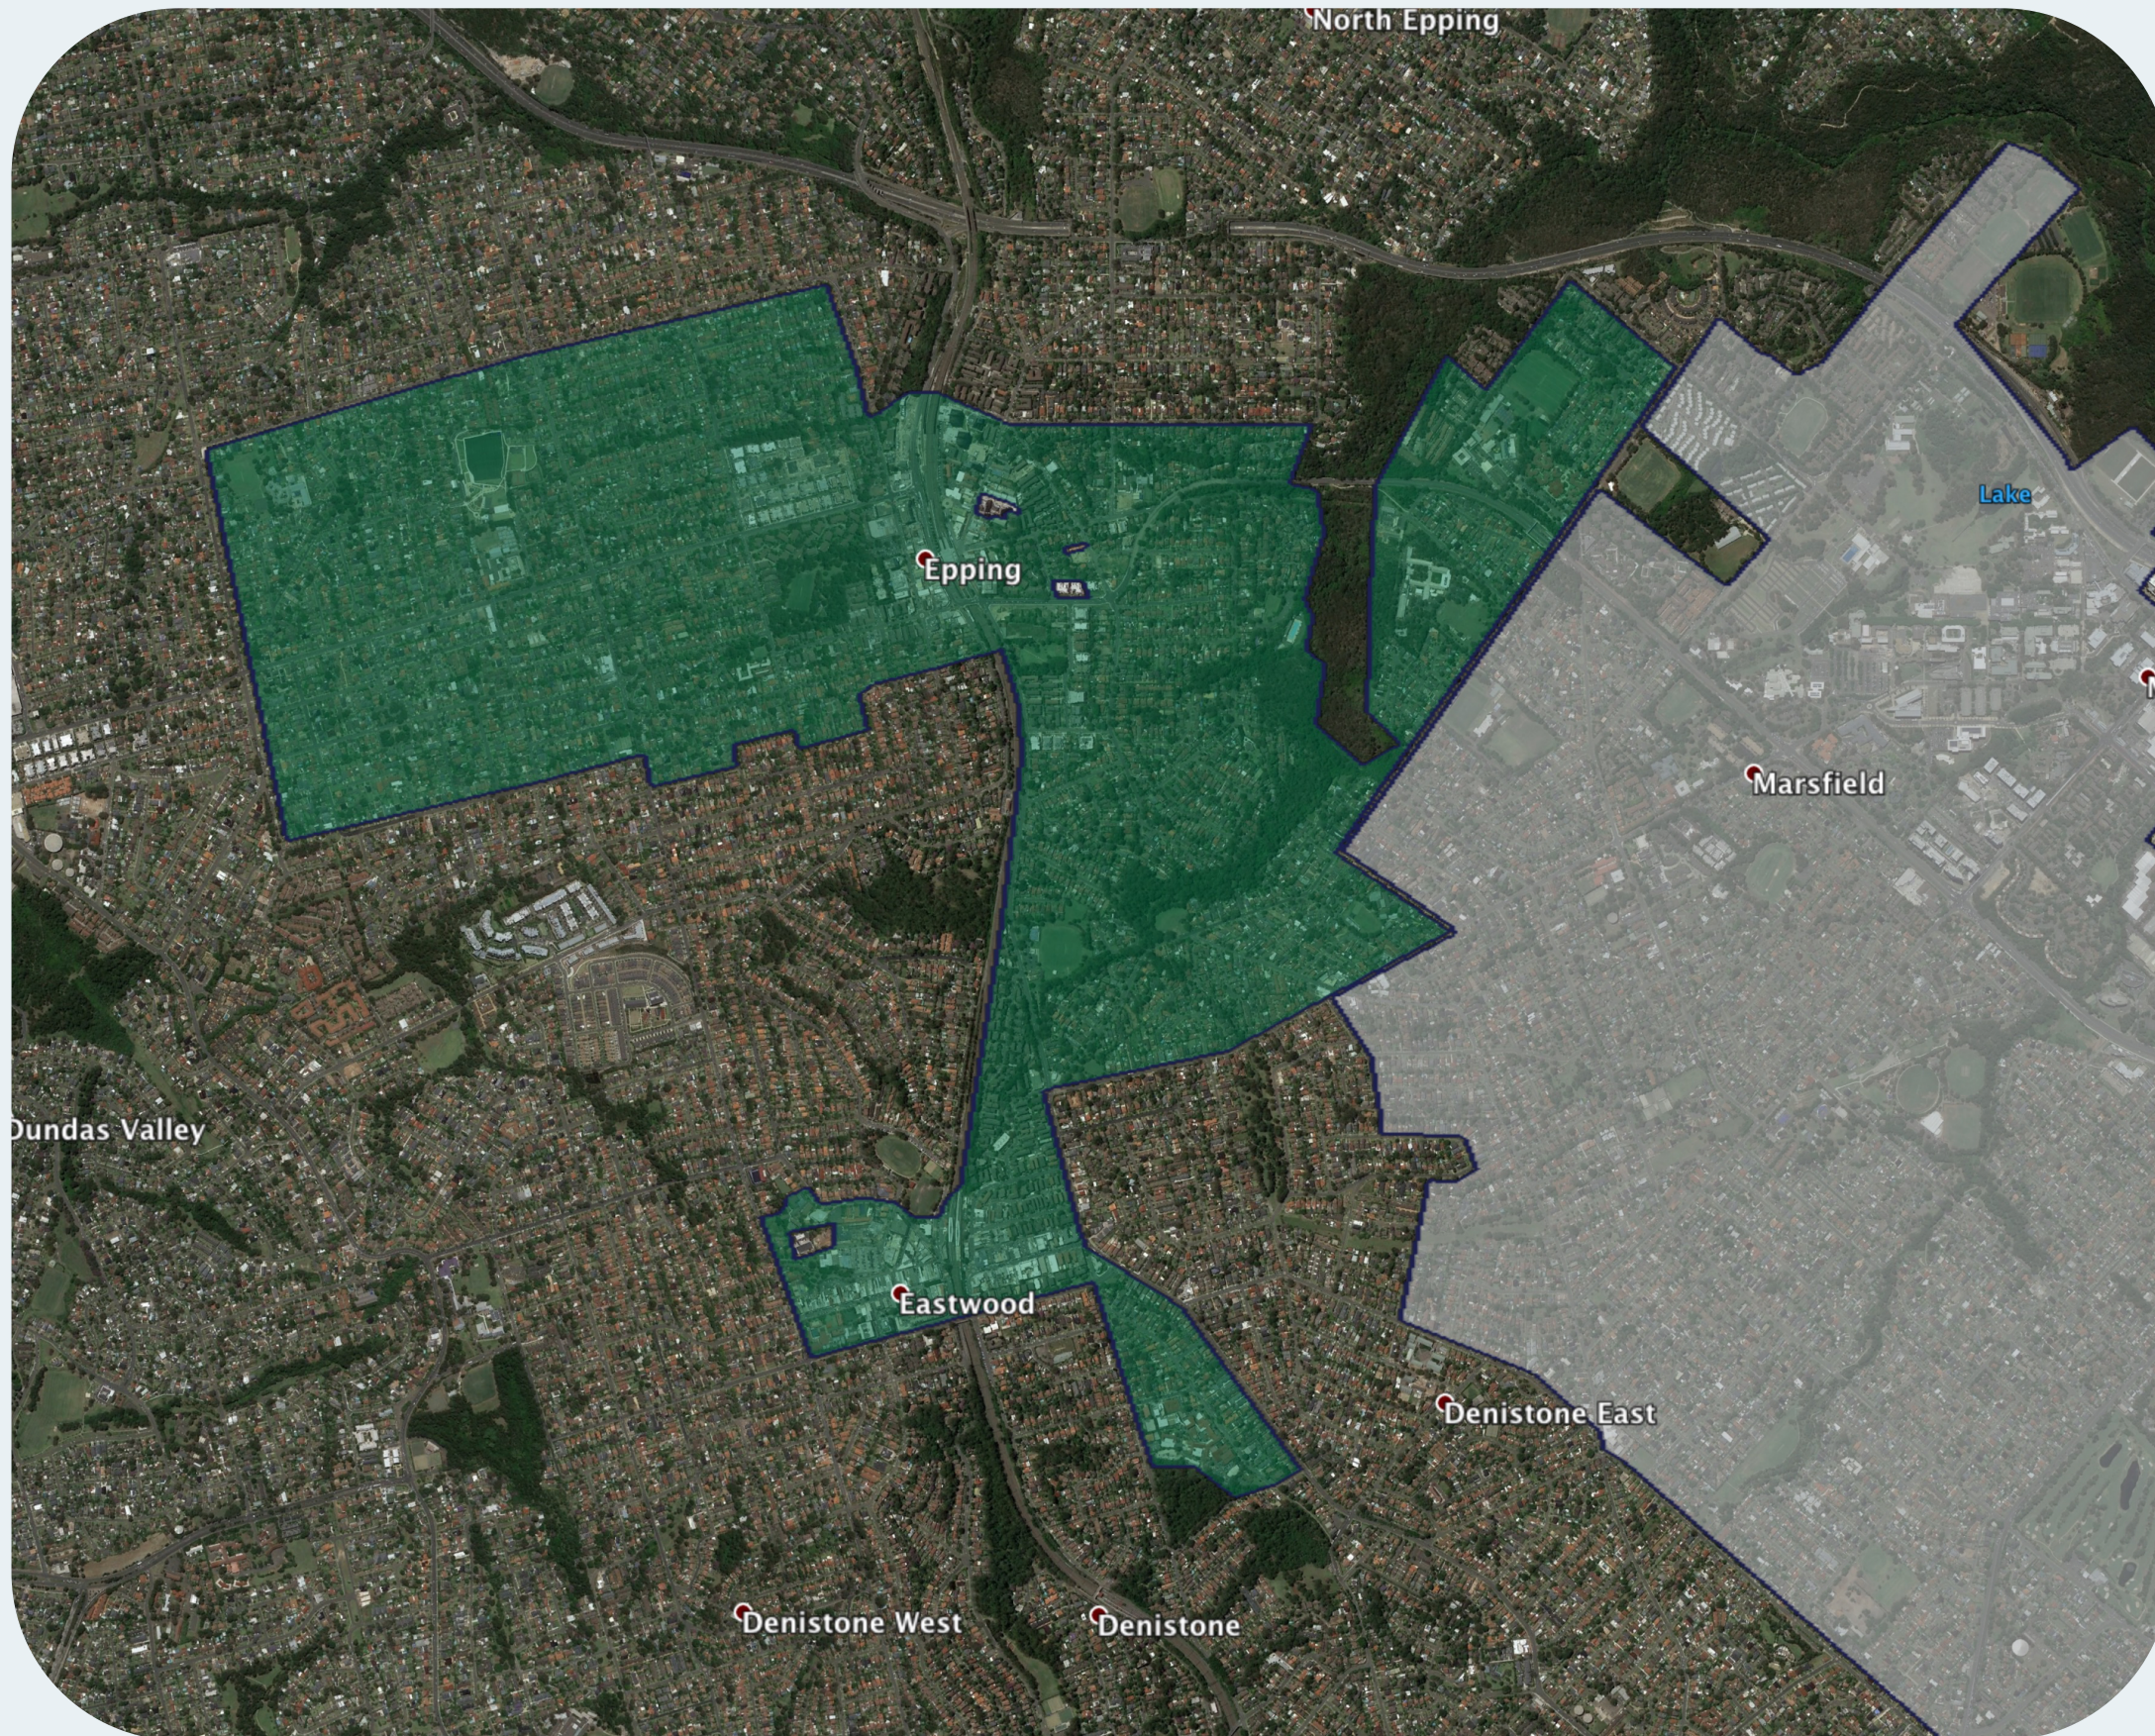

nbn™ Business Fibre Zone indicative map – Epping and surrounds

The nbn™ Business Fibre Initiative is available to businesses right across the country.

The areas highlighted on this map, are part of an nbn™ Business Fibre Zone that is eligible for business nbn™ Enterprise Ethernet.

To find out more about the Fibre Initiative contact your service provider, or visit: nbn.com.au/businessfibre

Key

-  nbn™ Business Fibre Zone
-  Adjacent/nearby nbn™ Business Fibre Zone (where relevant)