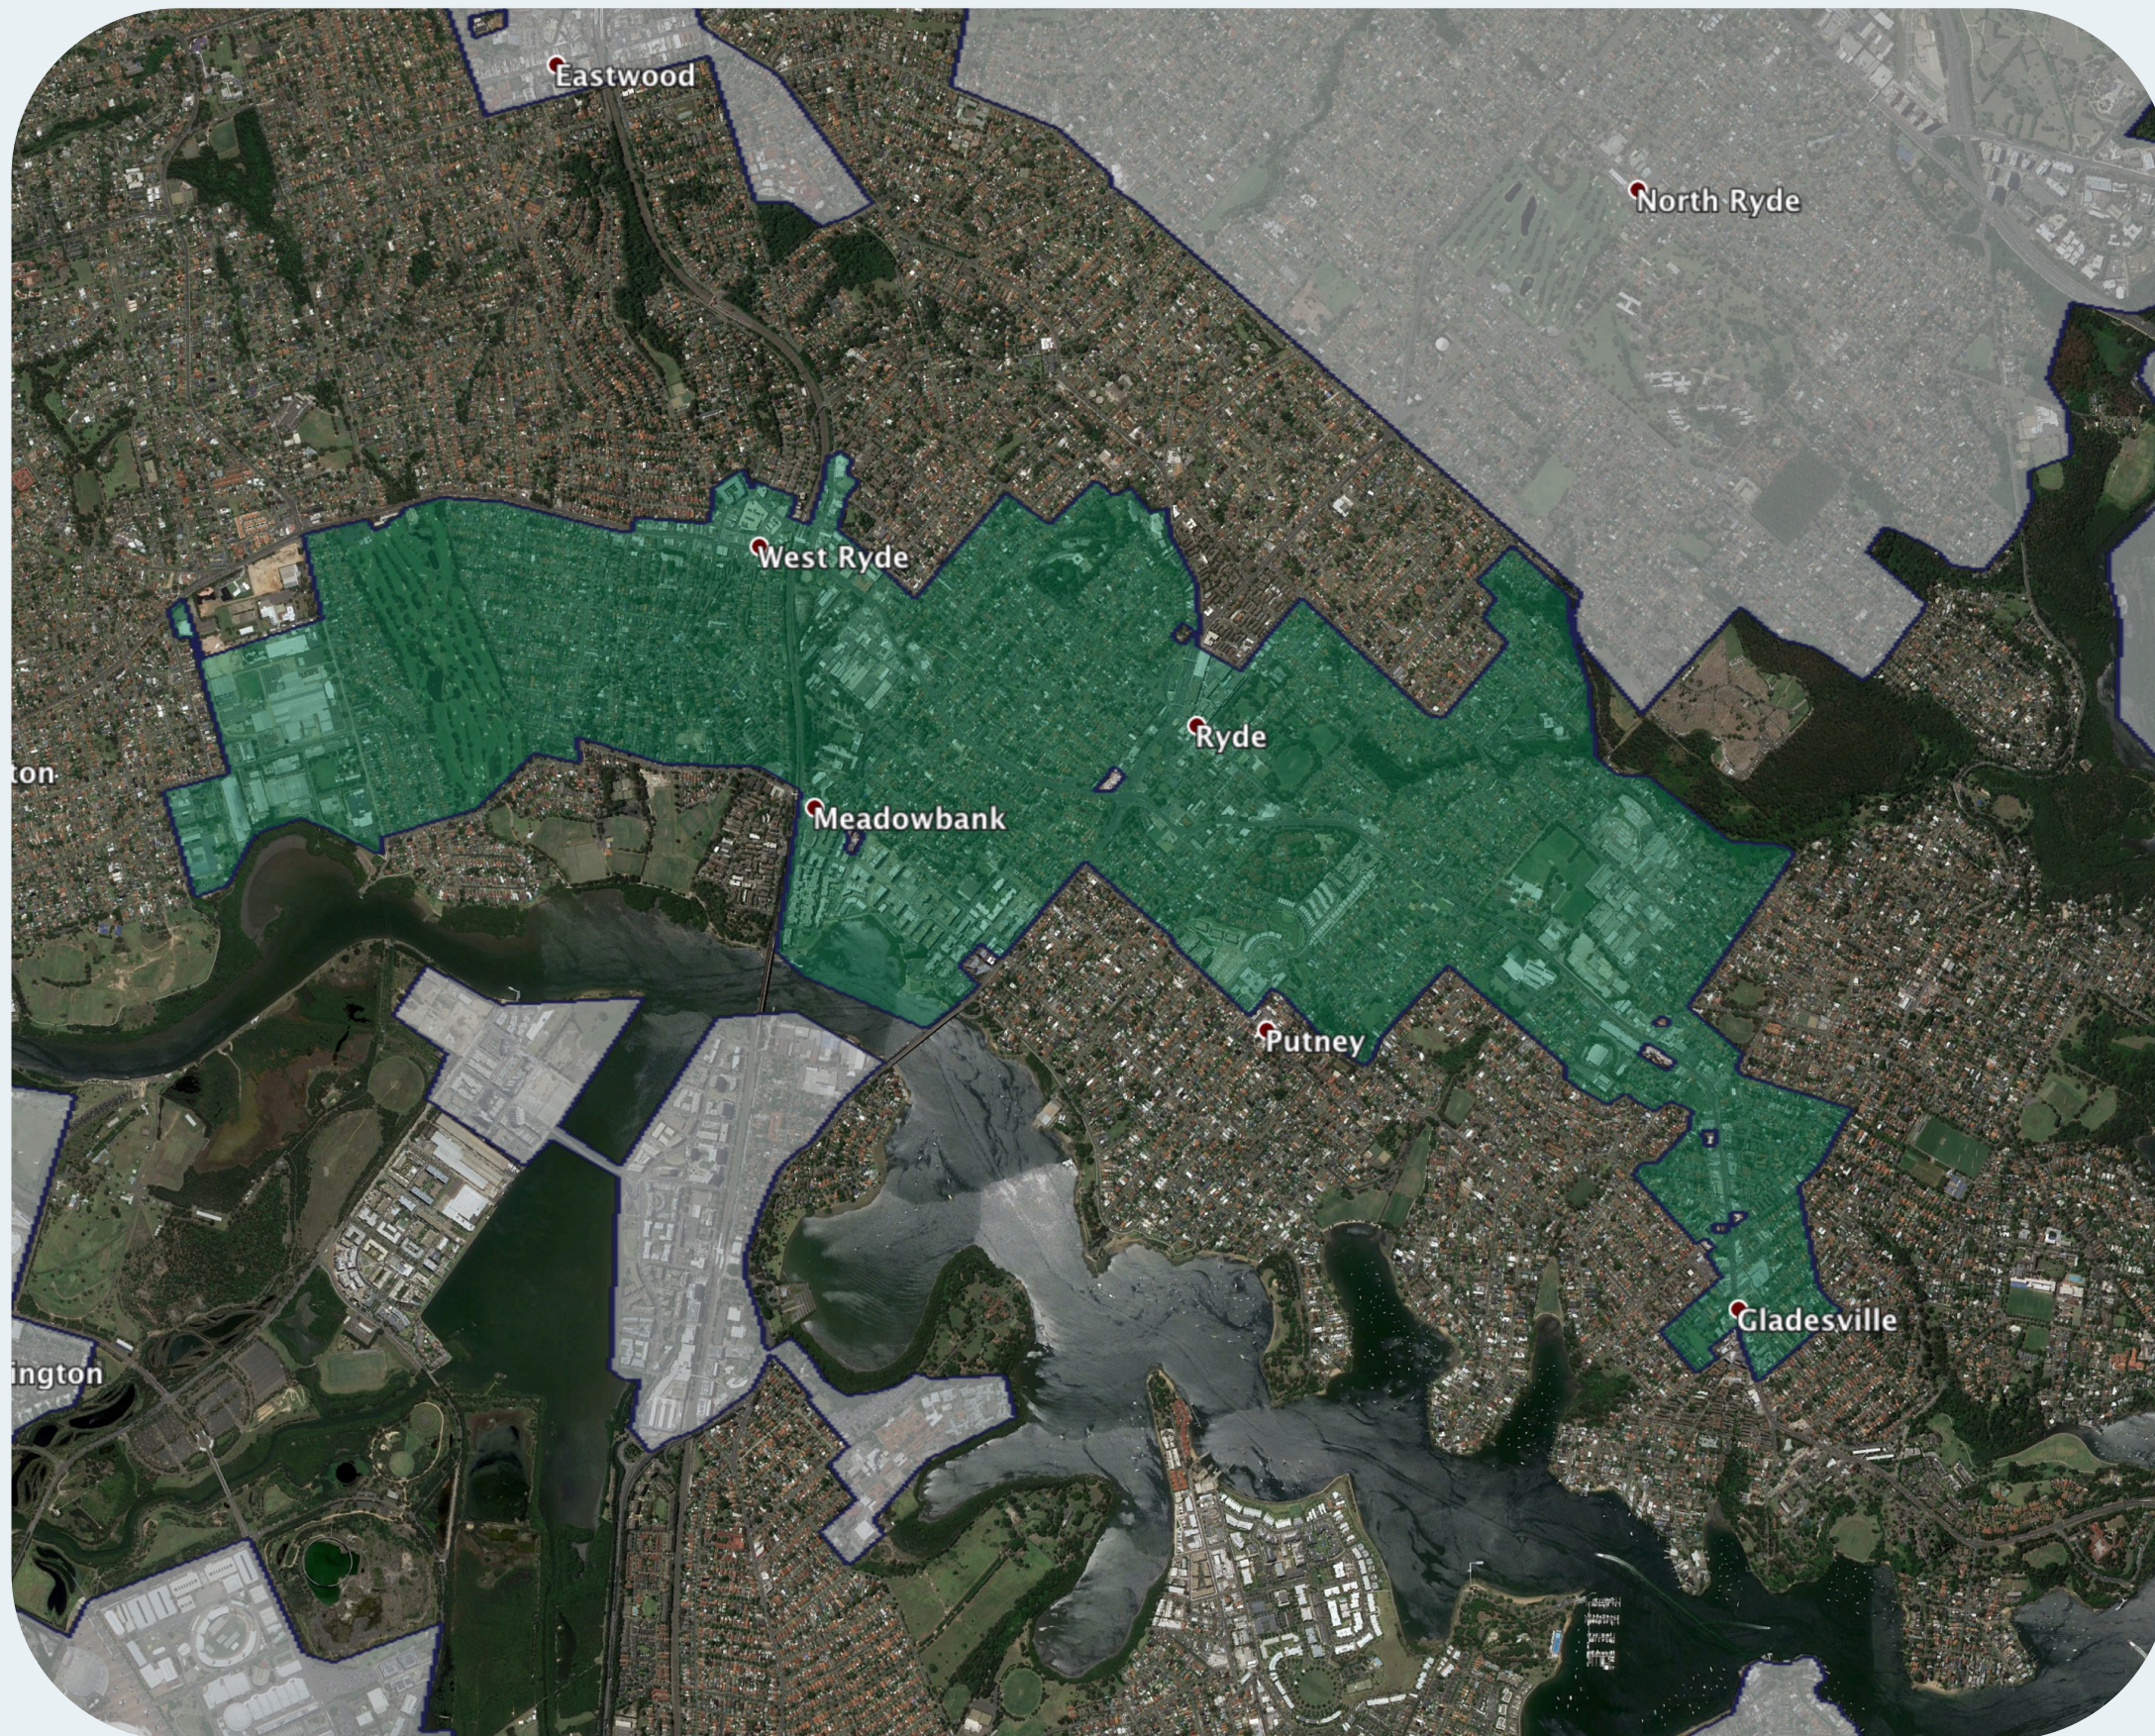

nbn™ Business Fibre Zone indicative map – Meadowbank - Ryde and surrounds

The nbn™ Business Fibre Initiative is available to businesses right across the country.

The areas highlighted on this map, are part of an nbn™ Business Fibre Zone that is eligible for business nbn™ Enterprise Ethernet.

To find out more about the Fibre Initiative contact your service provider, or visit: nbn.com.au/businessfibre

Key

-  nbn™ Business Fibre Zone
-  Adjacent/nearby nbn™ Business Fibre Zone (where relevant)