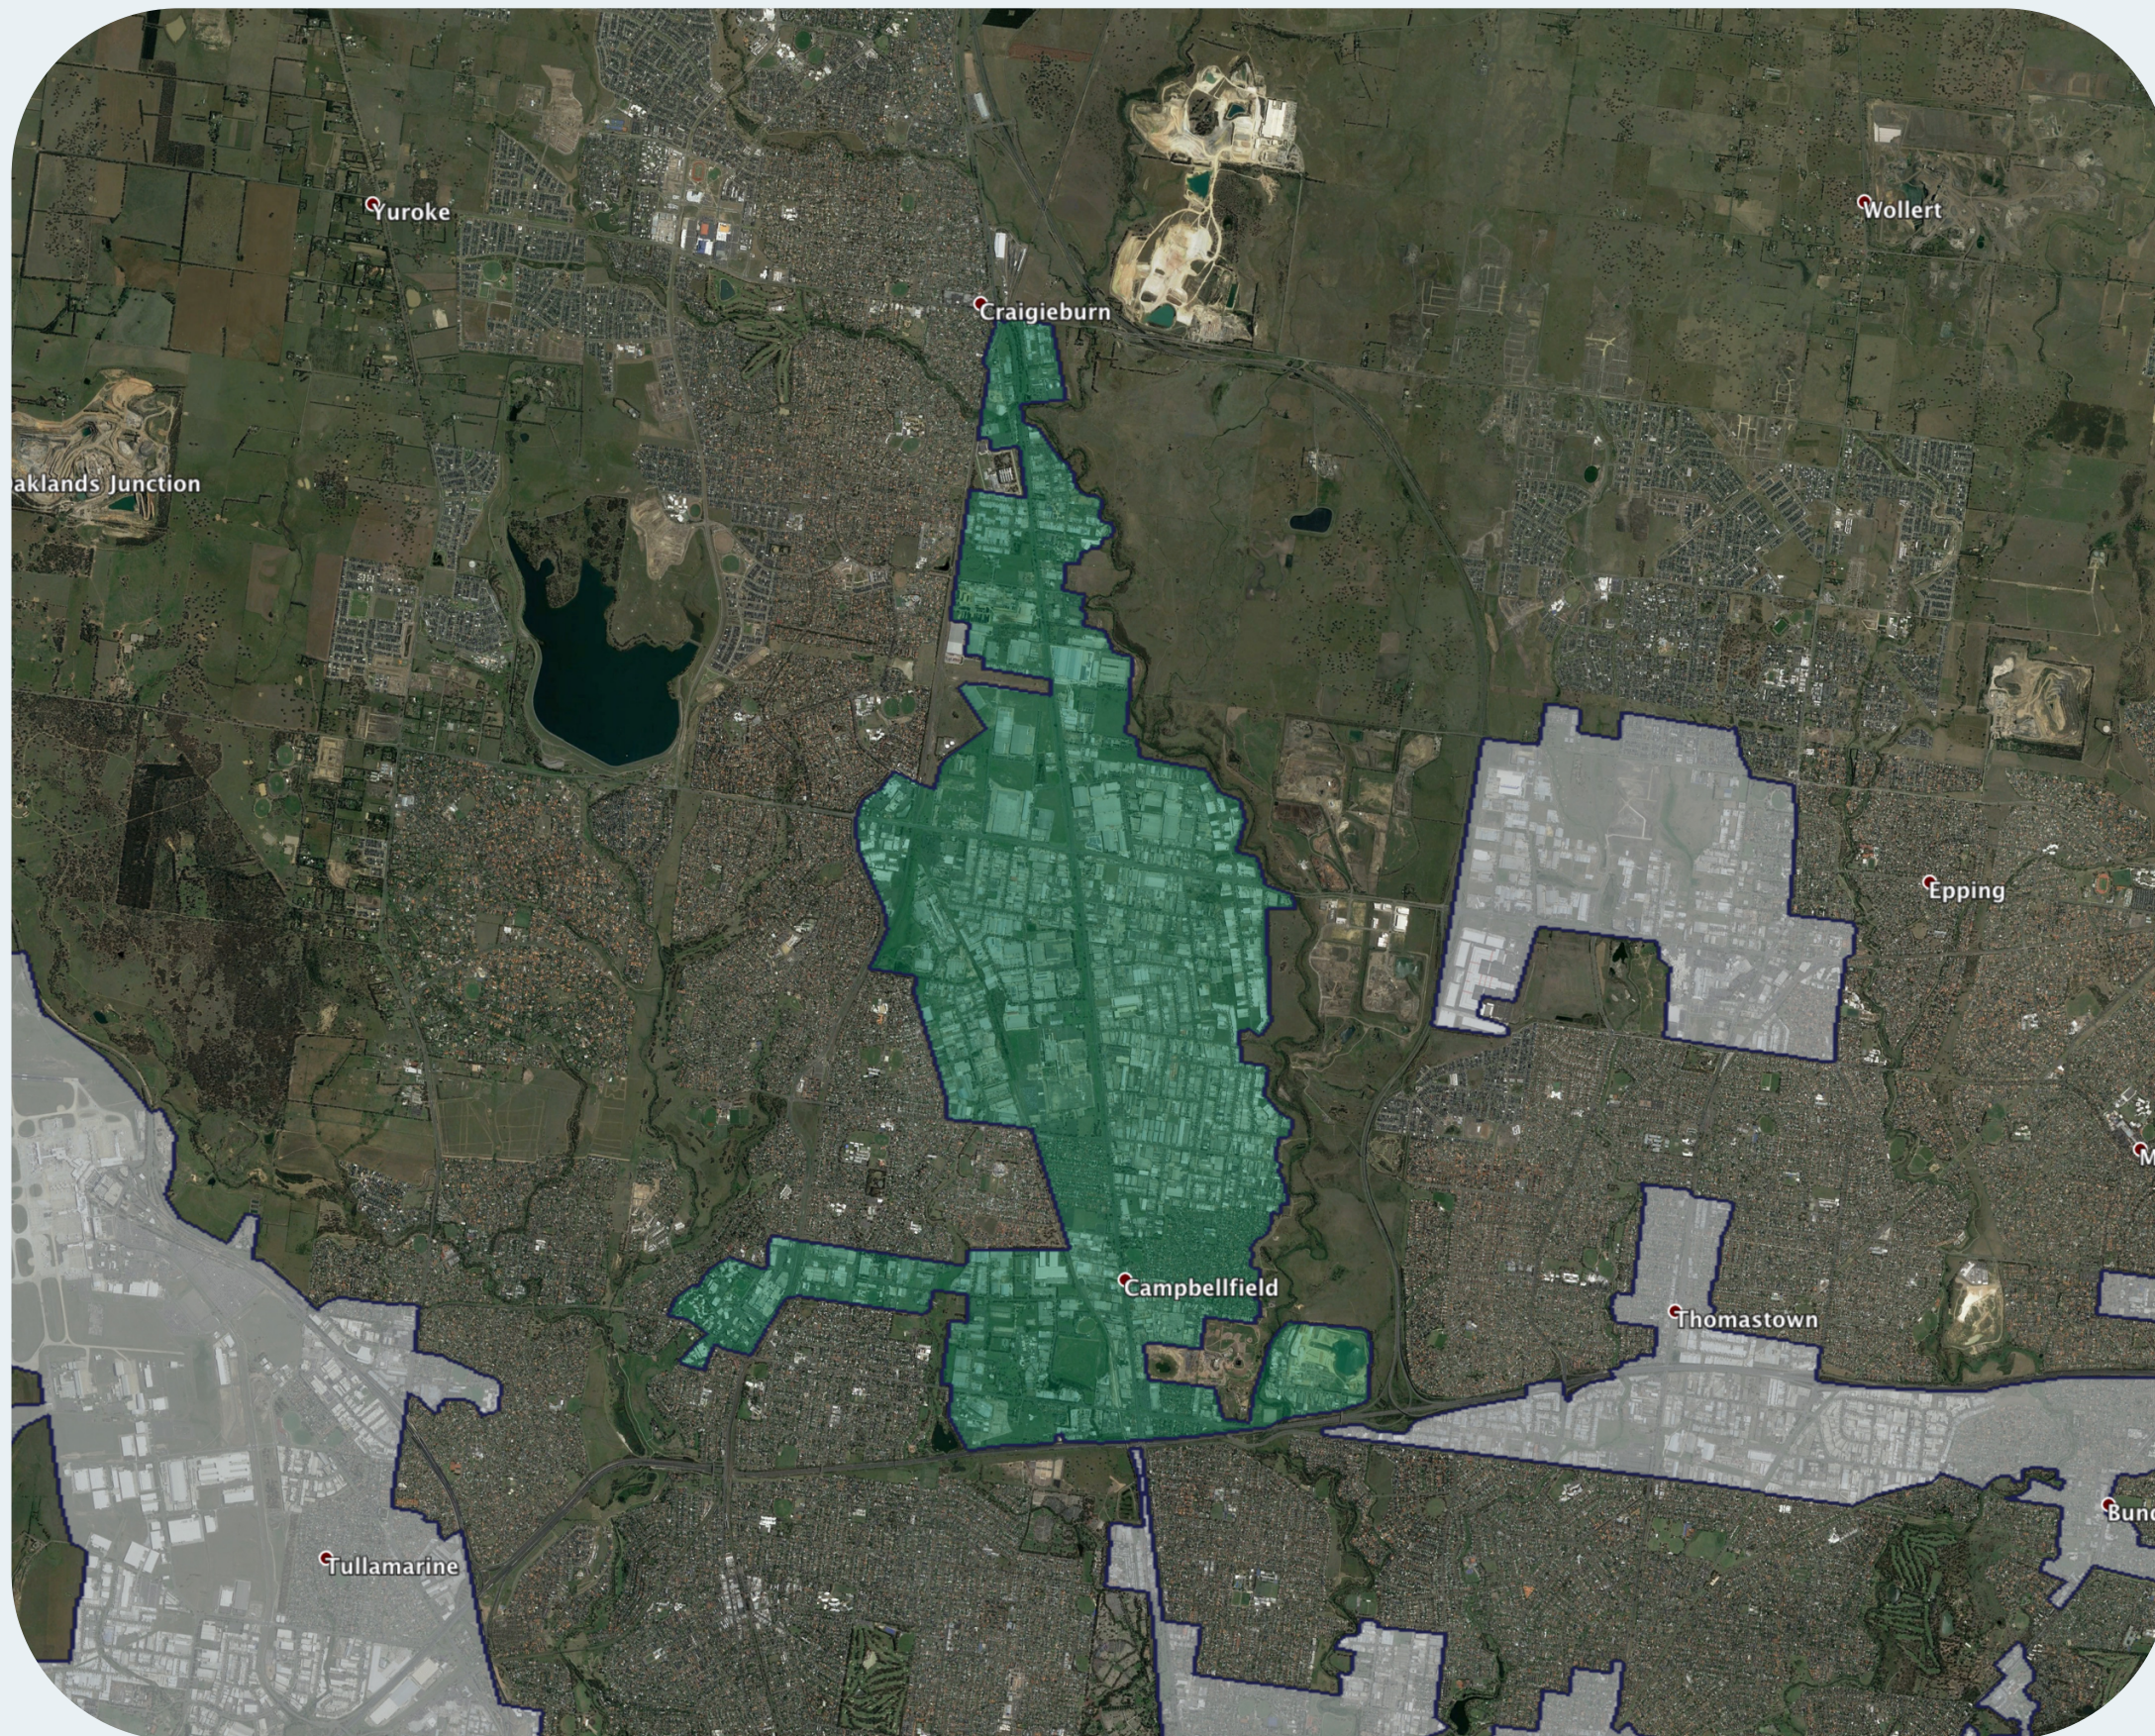

nbn™ Business Fibre Zone indicative map - Campbellfield and surrounds

The nbn™ Business Fibre Initiative is available to businesses right across the country.

The areas highlighted on this map, are part of an nbn™ Business Fibre Zone that is eligible for business nbn™ Enterprise Ethernet.

To find out more about the Fibre Initiative contact your service provider, or visit: nbn.com.au/businessfibre

Key

-  nbn™ Business Fibre Zone
-  Adjacent/nearby nbn™ Business Fibre Zone (where relevant)