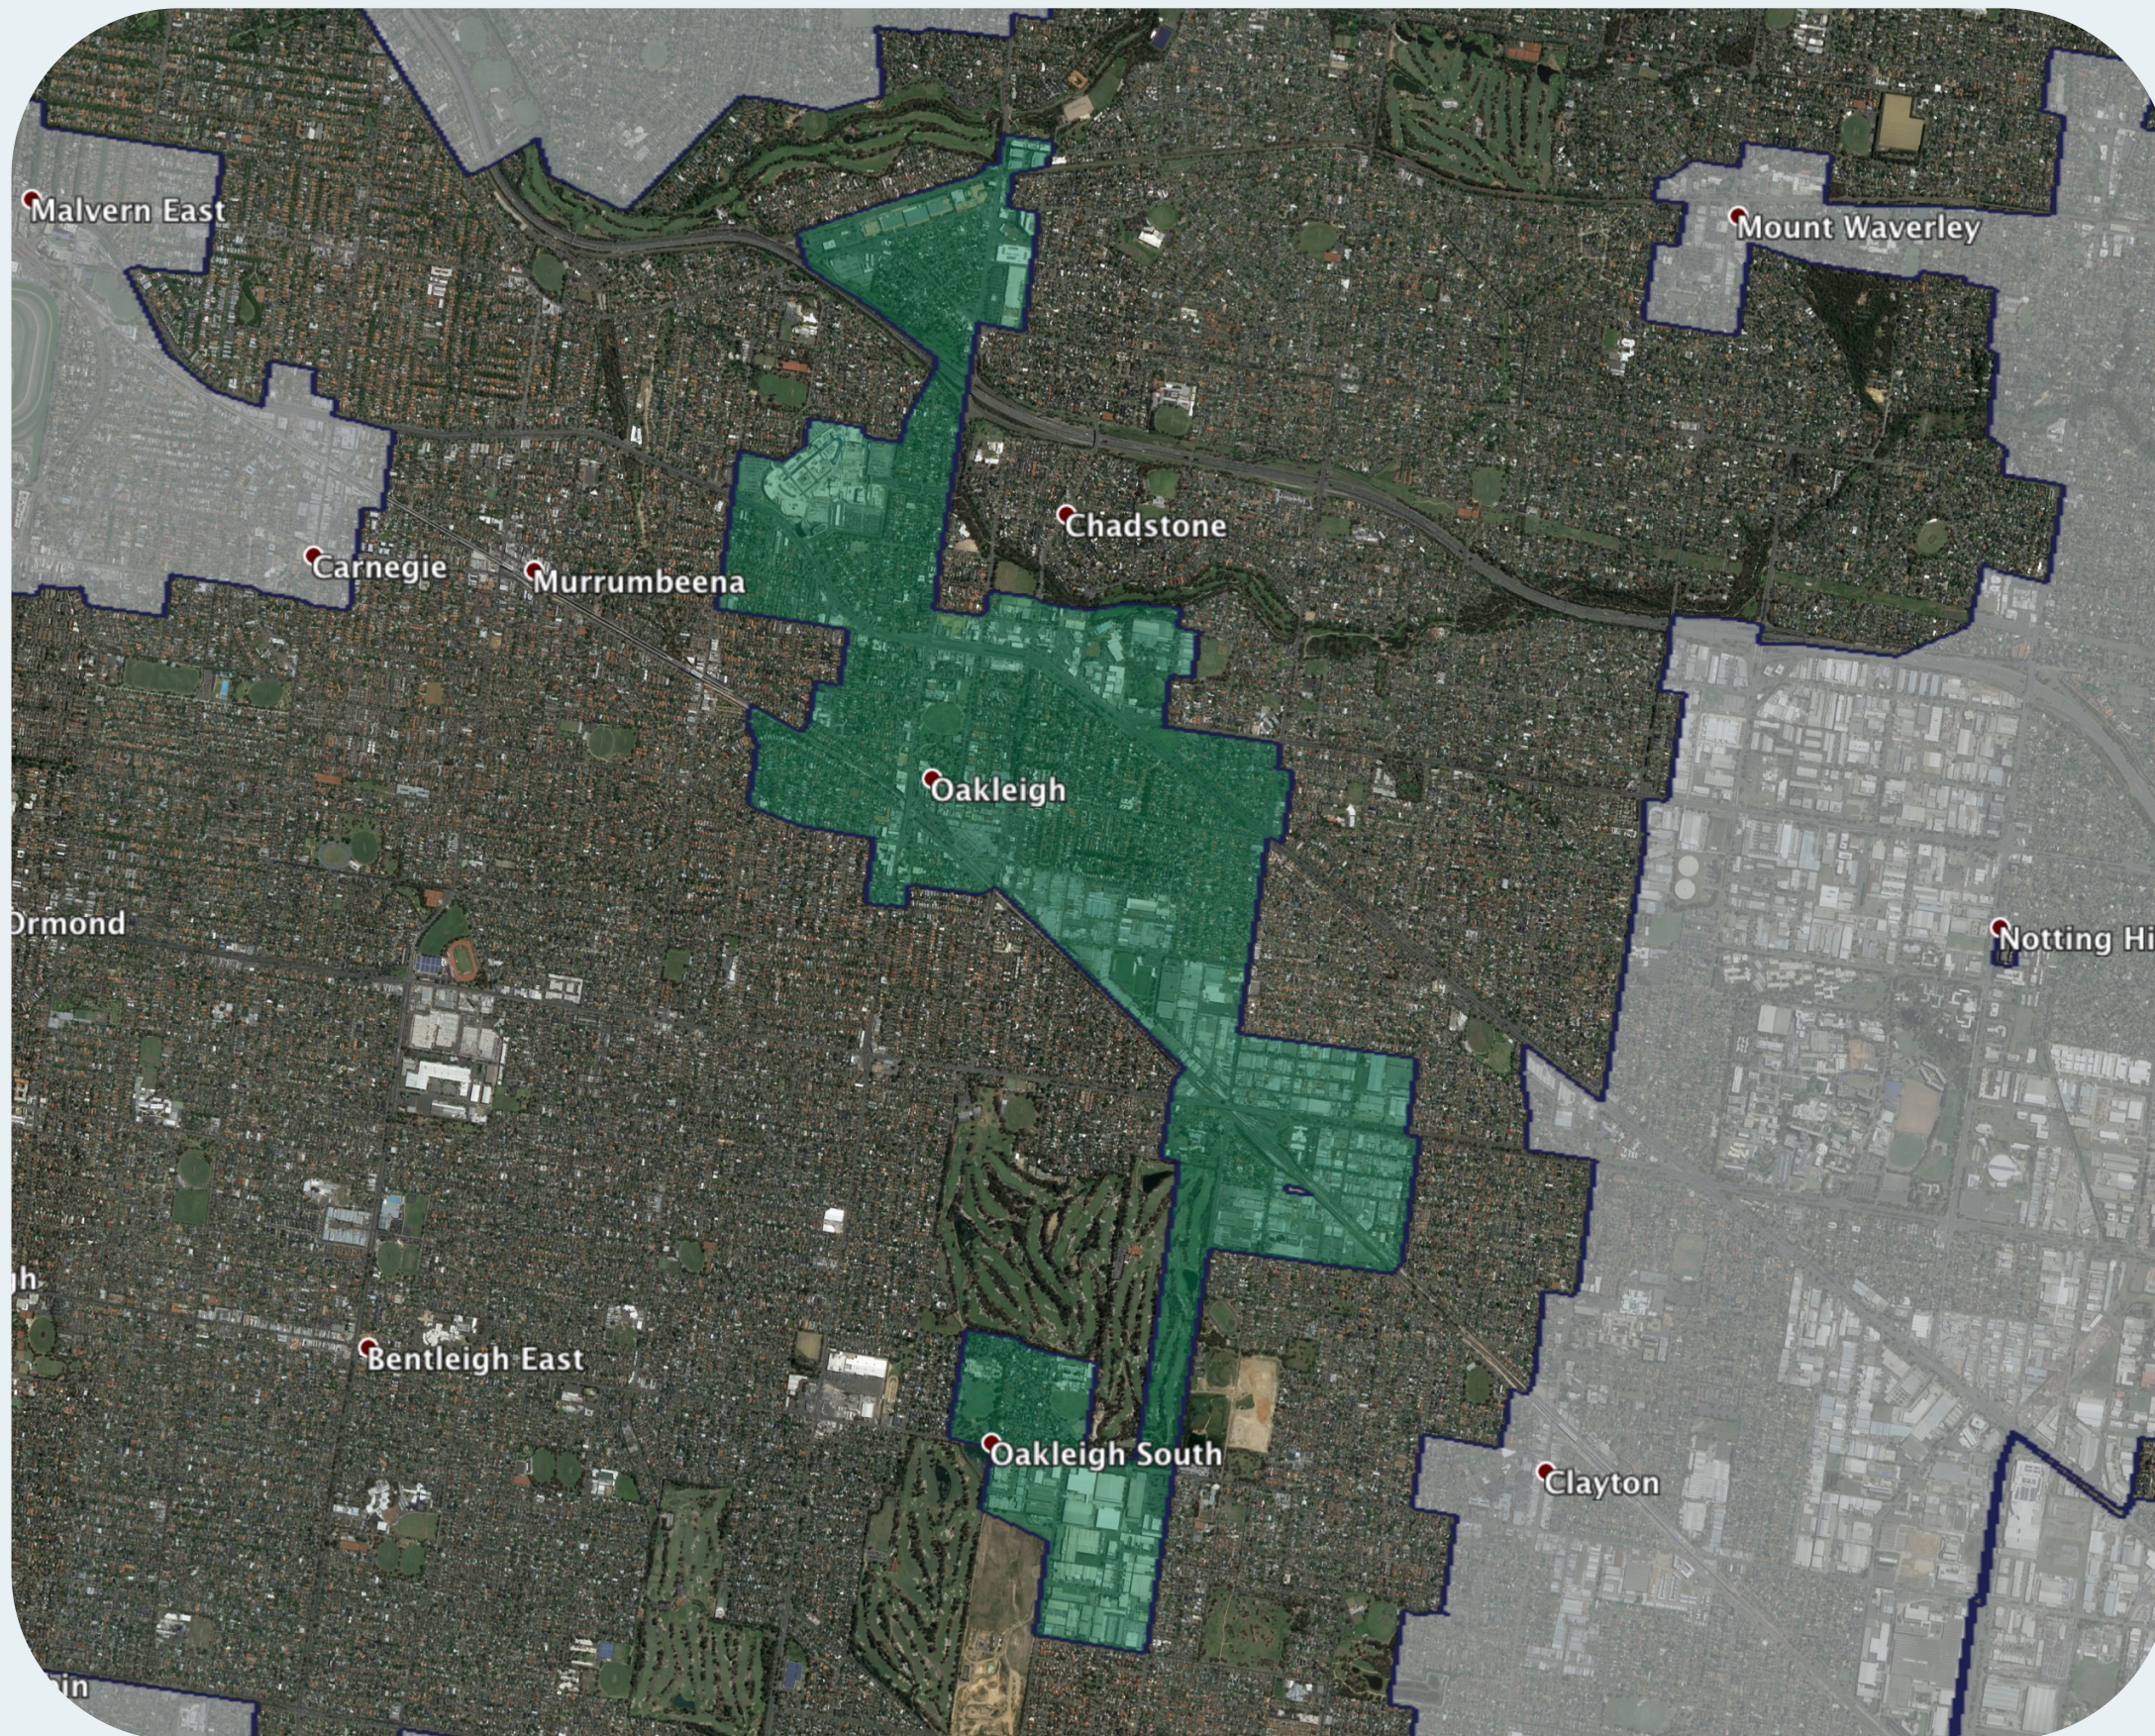

nbn™ Business Fibre Zone indicative map - Chadstone - Oakleigh and surrounds

The nbn™ Business Fibre Initiative is available to businesses right across the country.

The areas highlighted on this map, are part of an nbn™ Business Fibre Zone that is eligible for business nbn™ Enterprise Ethernet.

To find out more about the Fibre Initiative contact your service provider, or visit: nbn.com.au/businessfibre

Key

-  nbn™ Business Fibre Zone
-  Adjacent/nearby nbn™ Business Fibre Zone (where relevant)