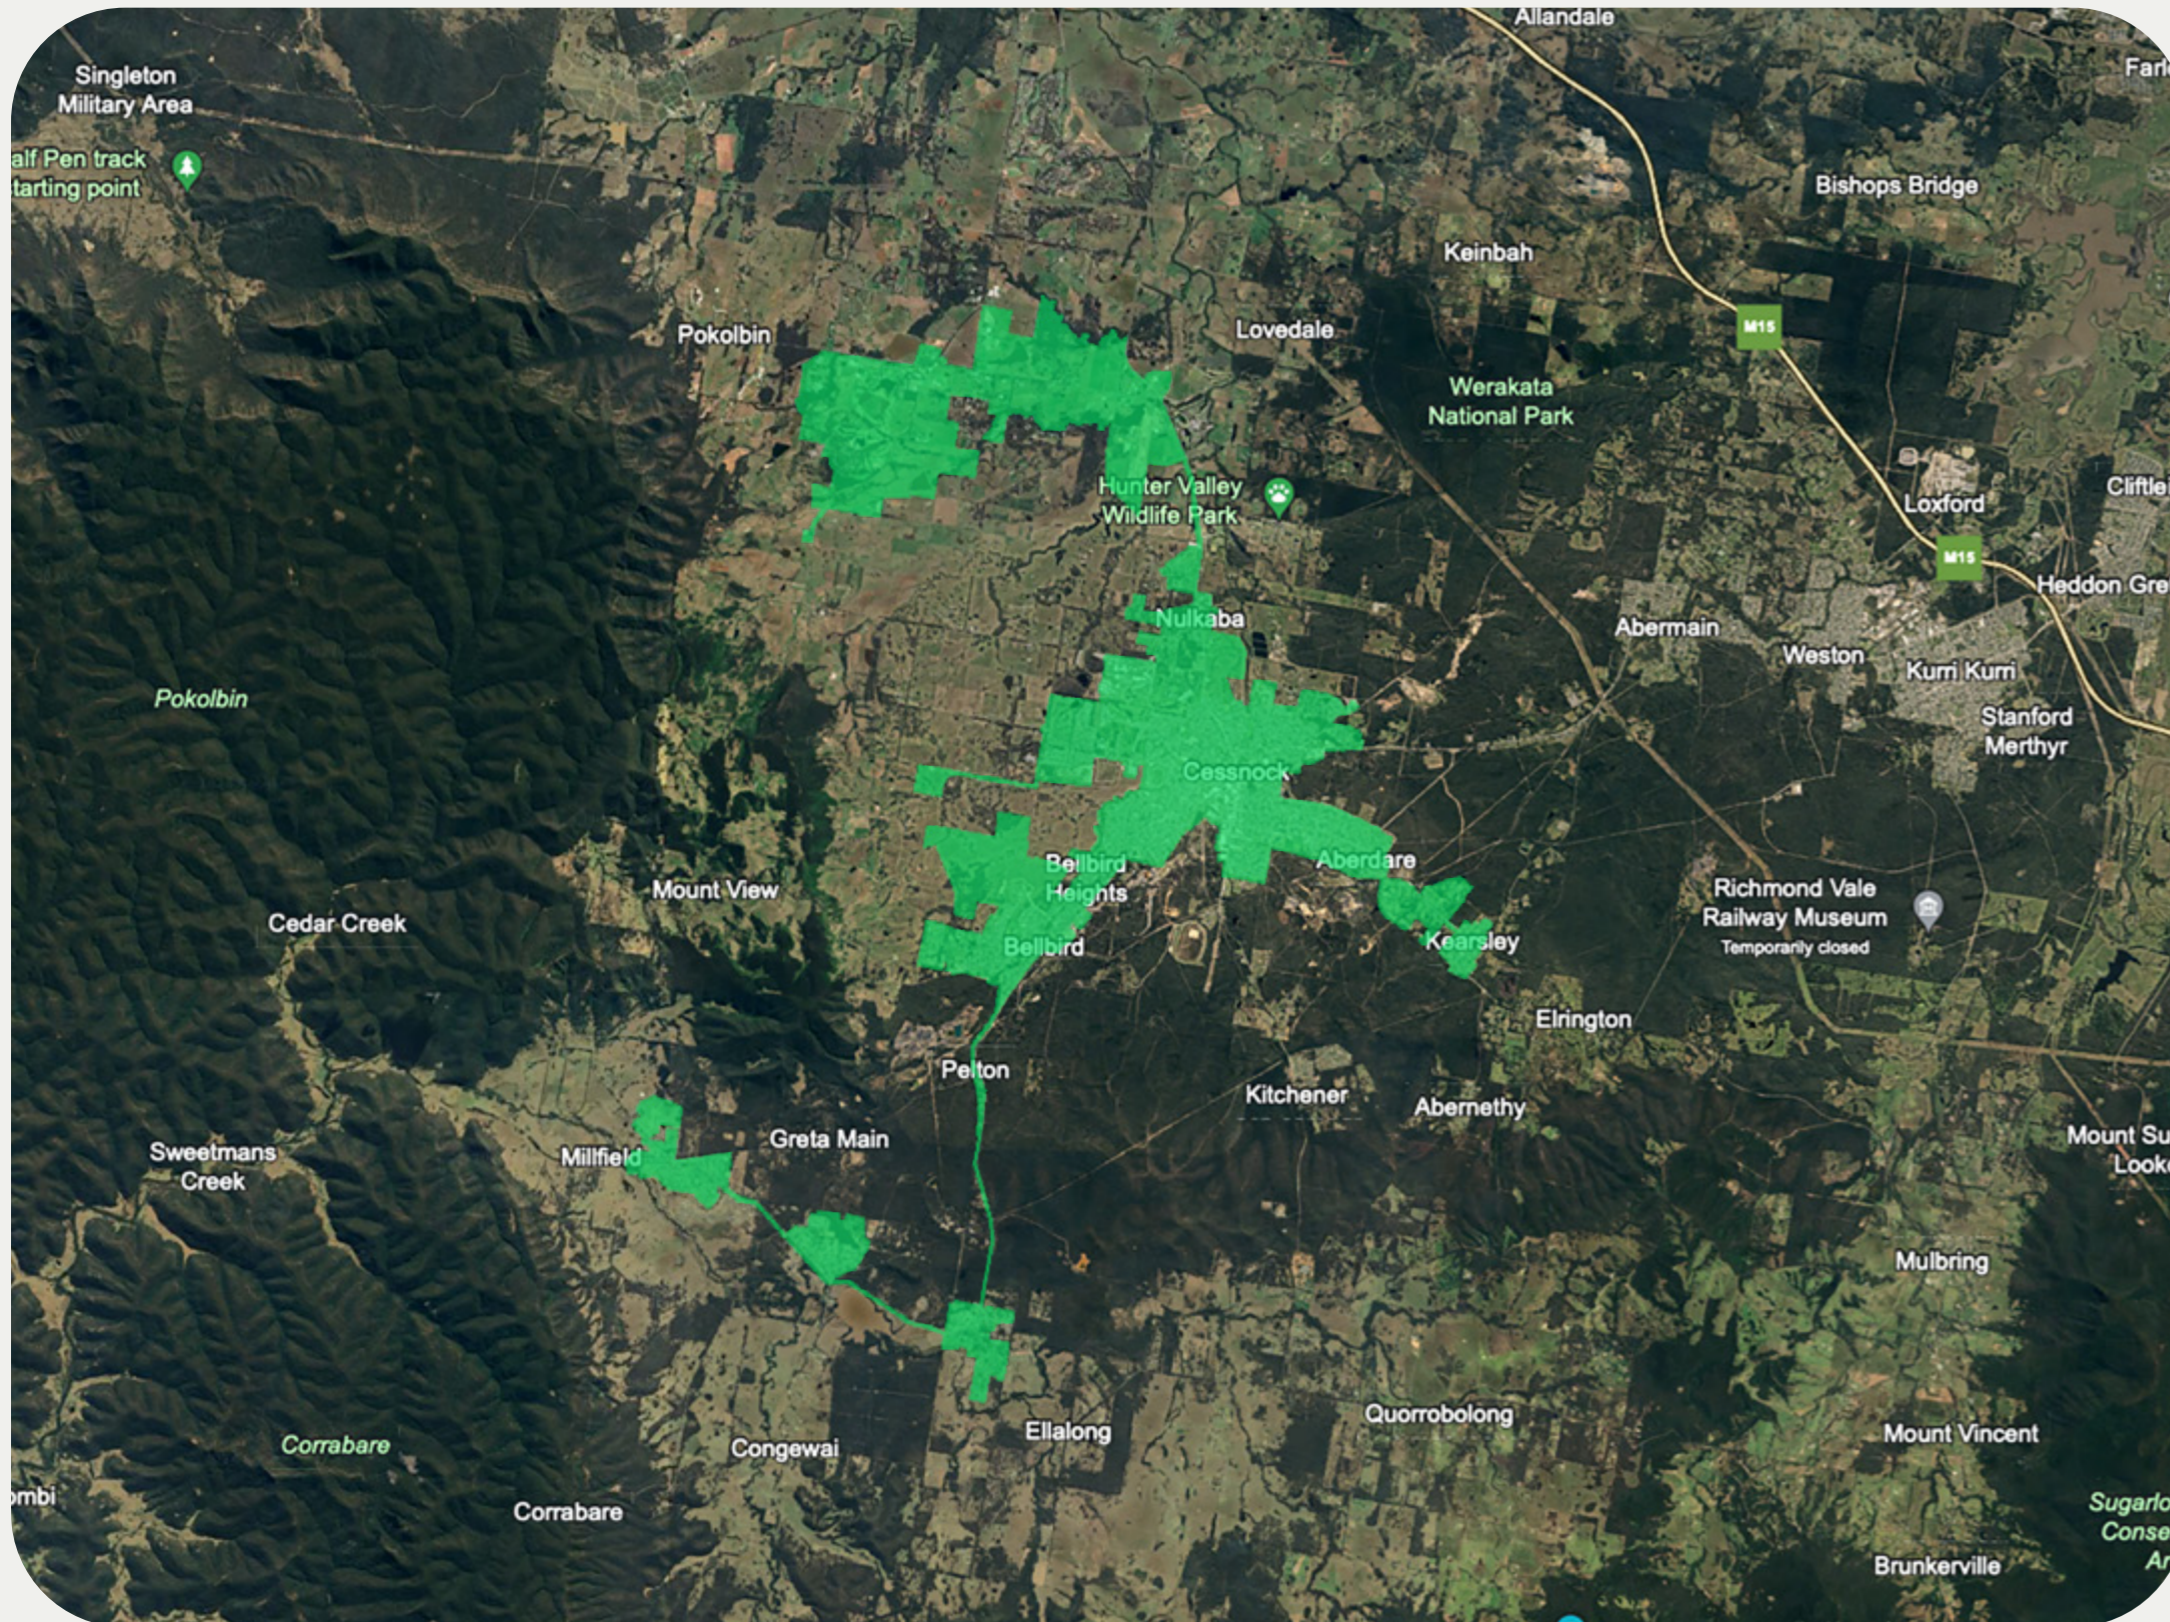

NBN® BUSINESS FIBRE ZONE INDICATIVE MAP CESSNOCK AND SURROUNDS

The nbn® Business Fibre Initiative is available to businesses right across the country.

The areas highlighted on this map, are part of an nbn® Business Fibre Zone that is eligible for business nbn® Enterprise Ethernet.

To find out more about the Fibre Initiative contact your service provider, or visit: nbn.com.au/businessfibre

Key

 nbn® Business Fibre Zone