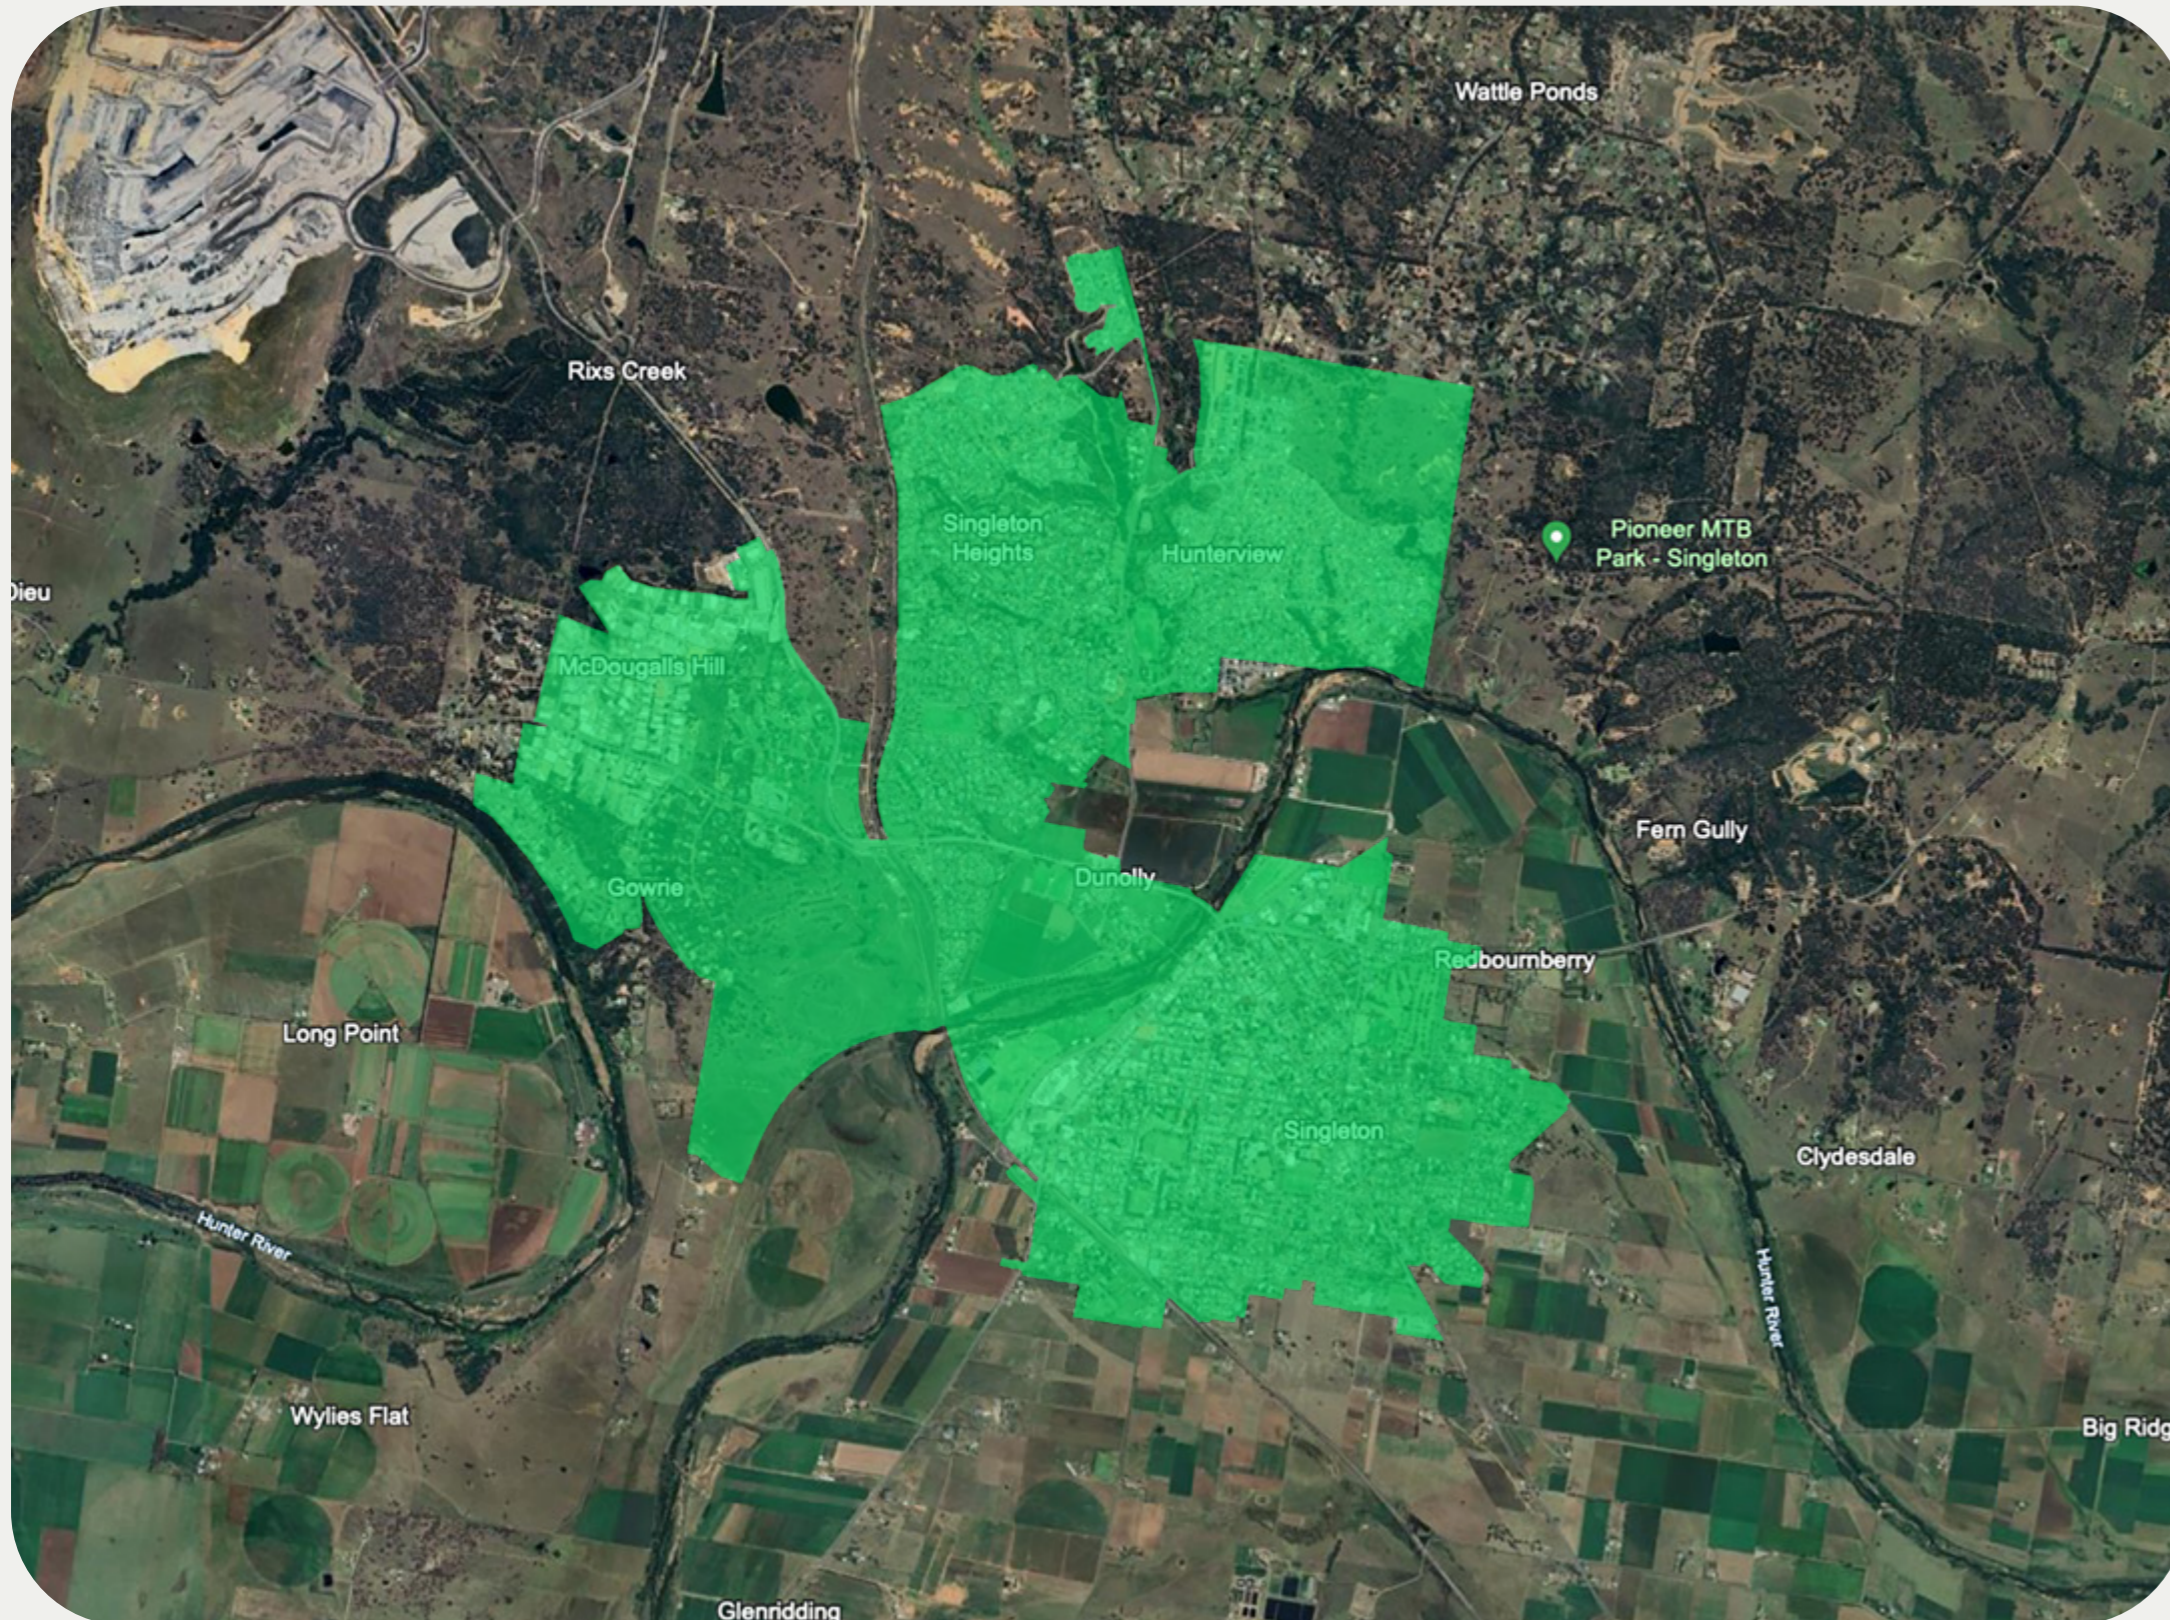

NBN® BUSINESS FIBRE ZONE INDICATIVE MAP SINGLETON AND SURROUNDS

The nbn® Business Fibre Initiative is available to businesses right across the country.

The areas highlighted on this map, are part of an nbn® Business Fibre Zone that is eligible for business nbn® Enterprise Ethernet.