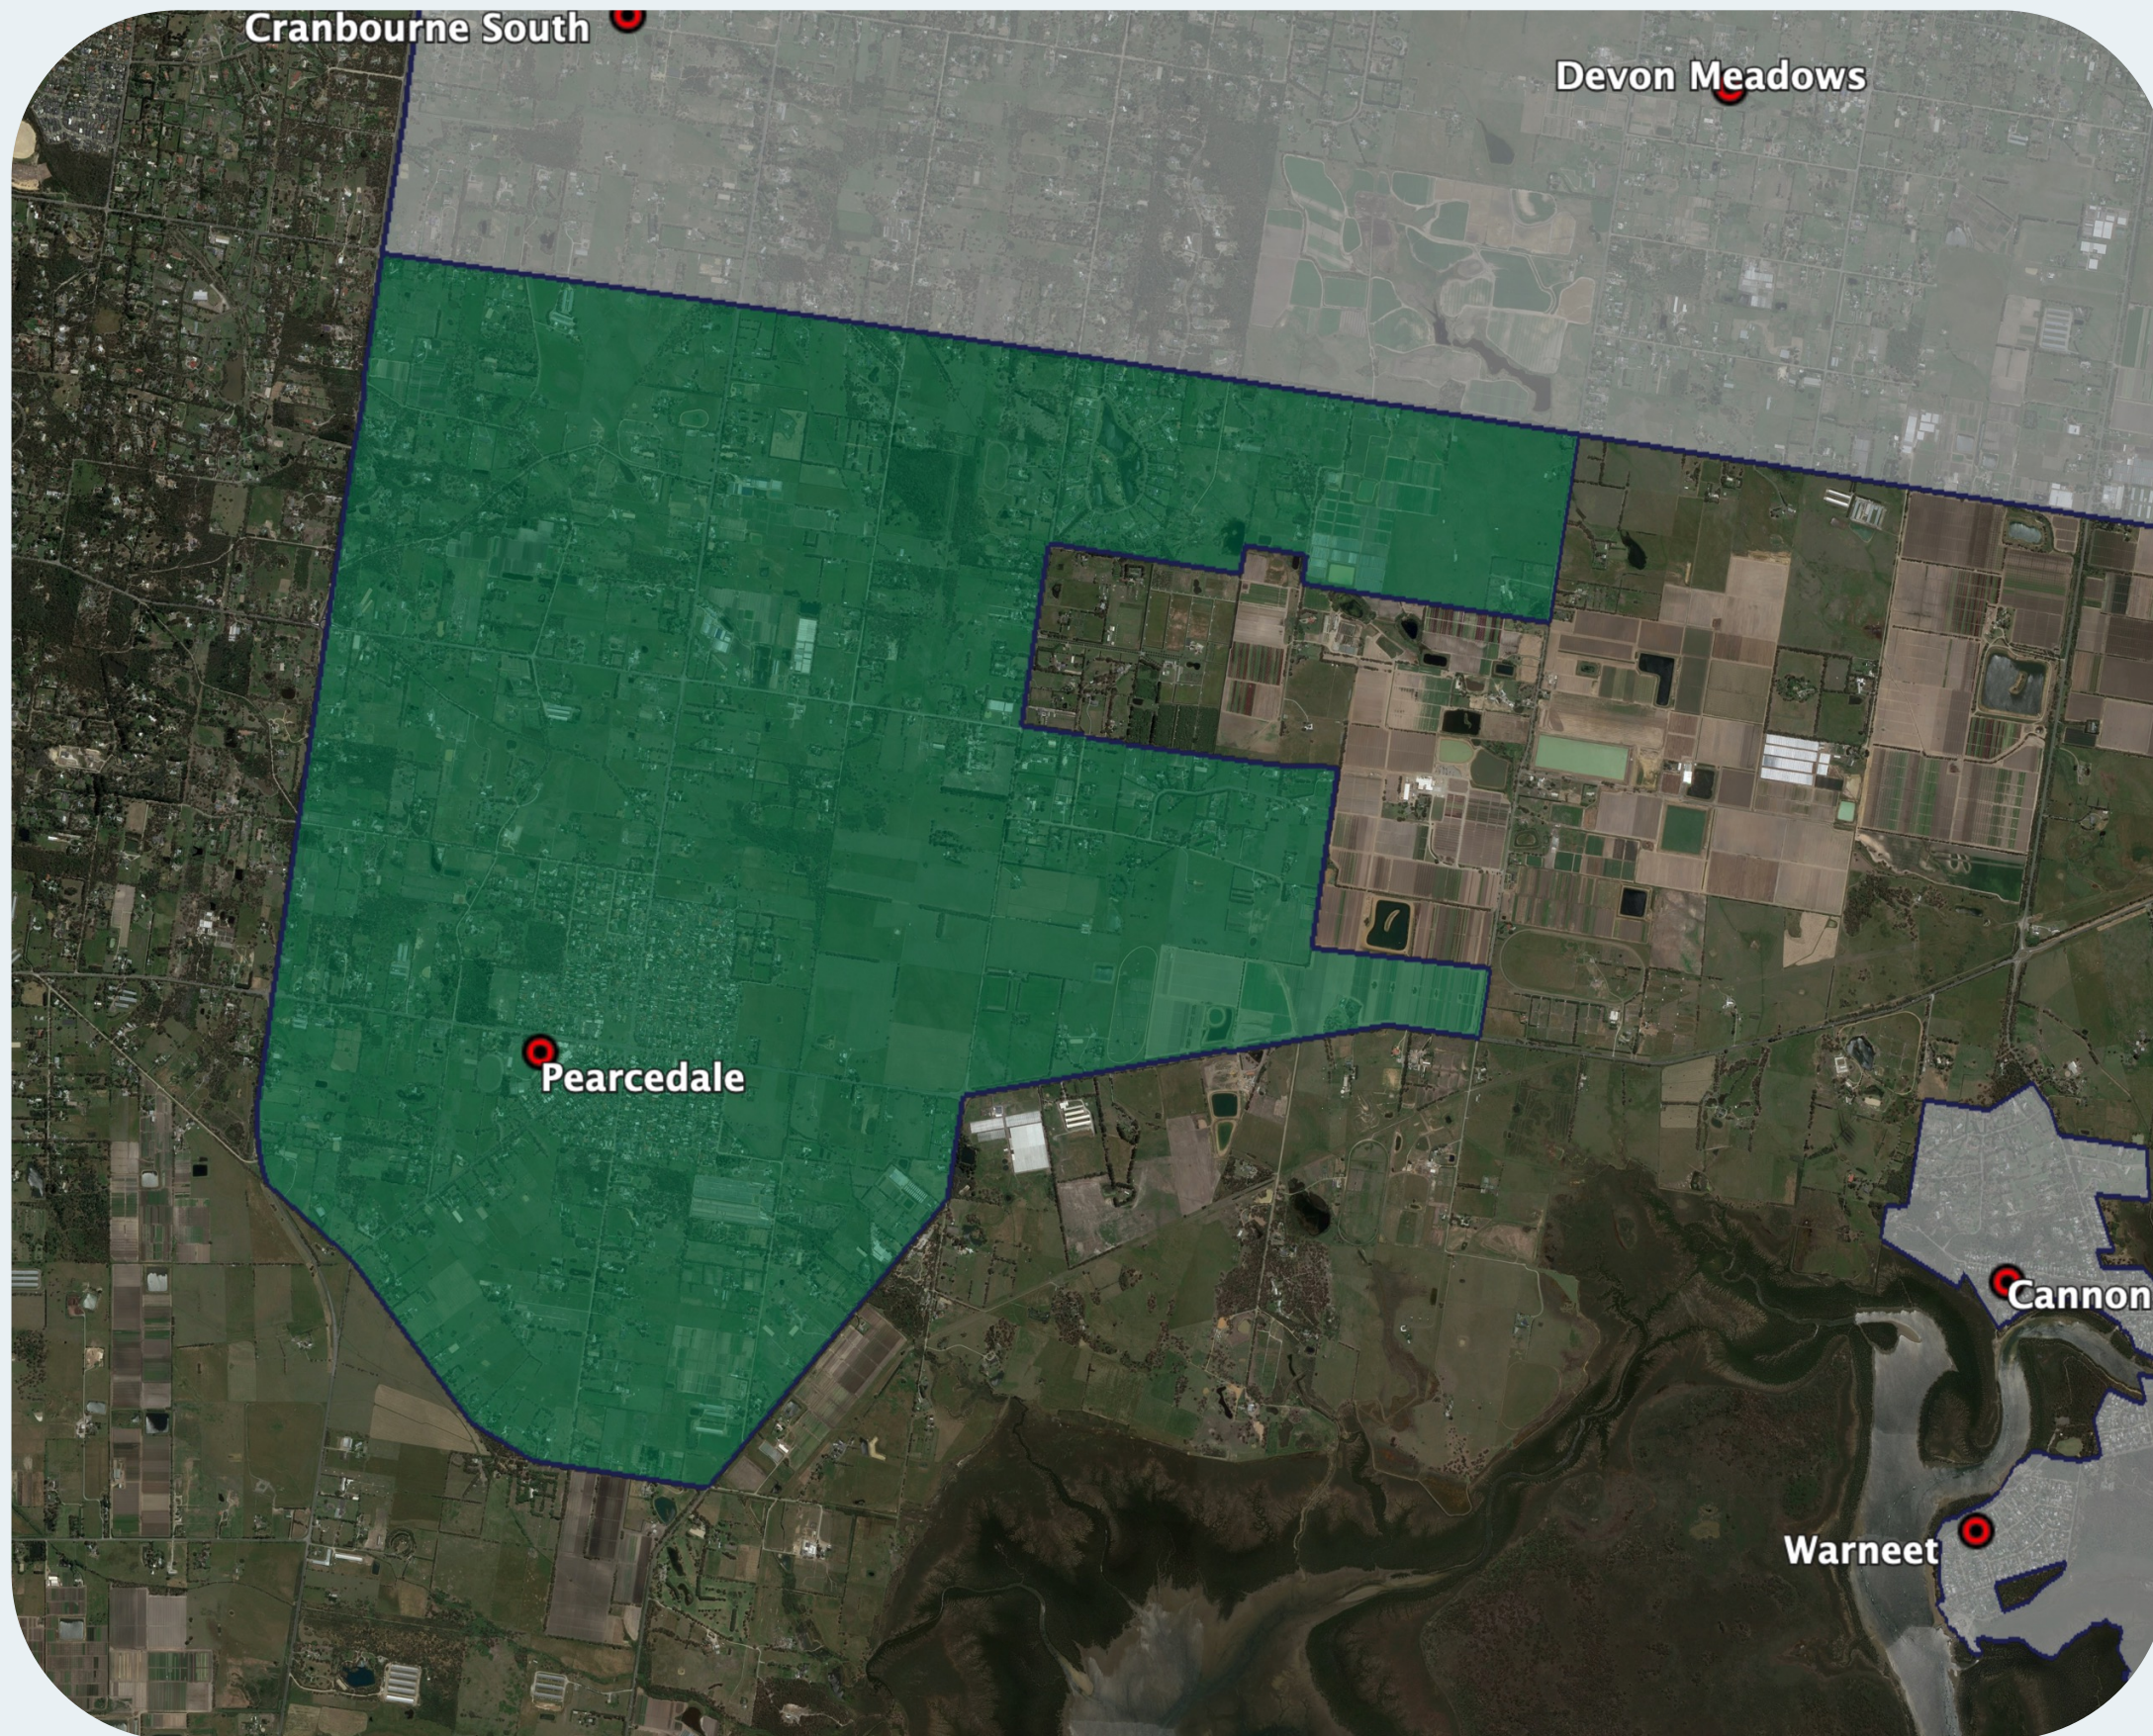

nbn™ Business Fibre Zone indicative map – Pearcedale and surrounds

The **nbn™** Business Fibre Initiative is available to businesses right across the country.

The area highlighted on this map, is part of an **nbn™** Business Fibre Zone that is eligible for business **nbn™** Enterprise Ethernet.

To find out more about the Fibre Initiative contact your service provider, or visit:
nbn.com.au/businessfibre

Key

-  nbn™ Business Fibre Zone
-  Adjacent/nearby nbn™ Business Fibre Zone (where relevant)